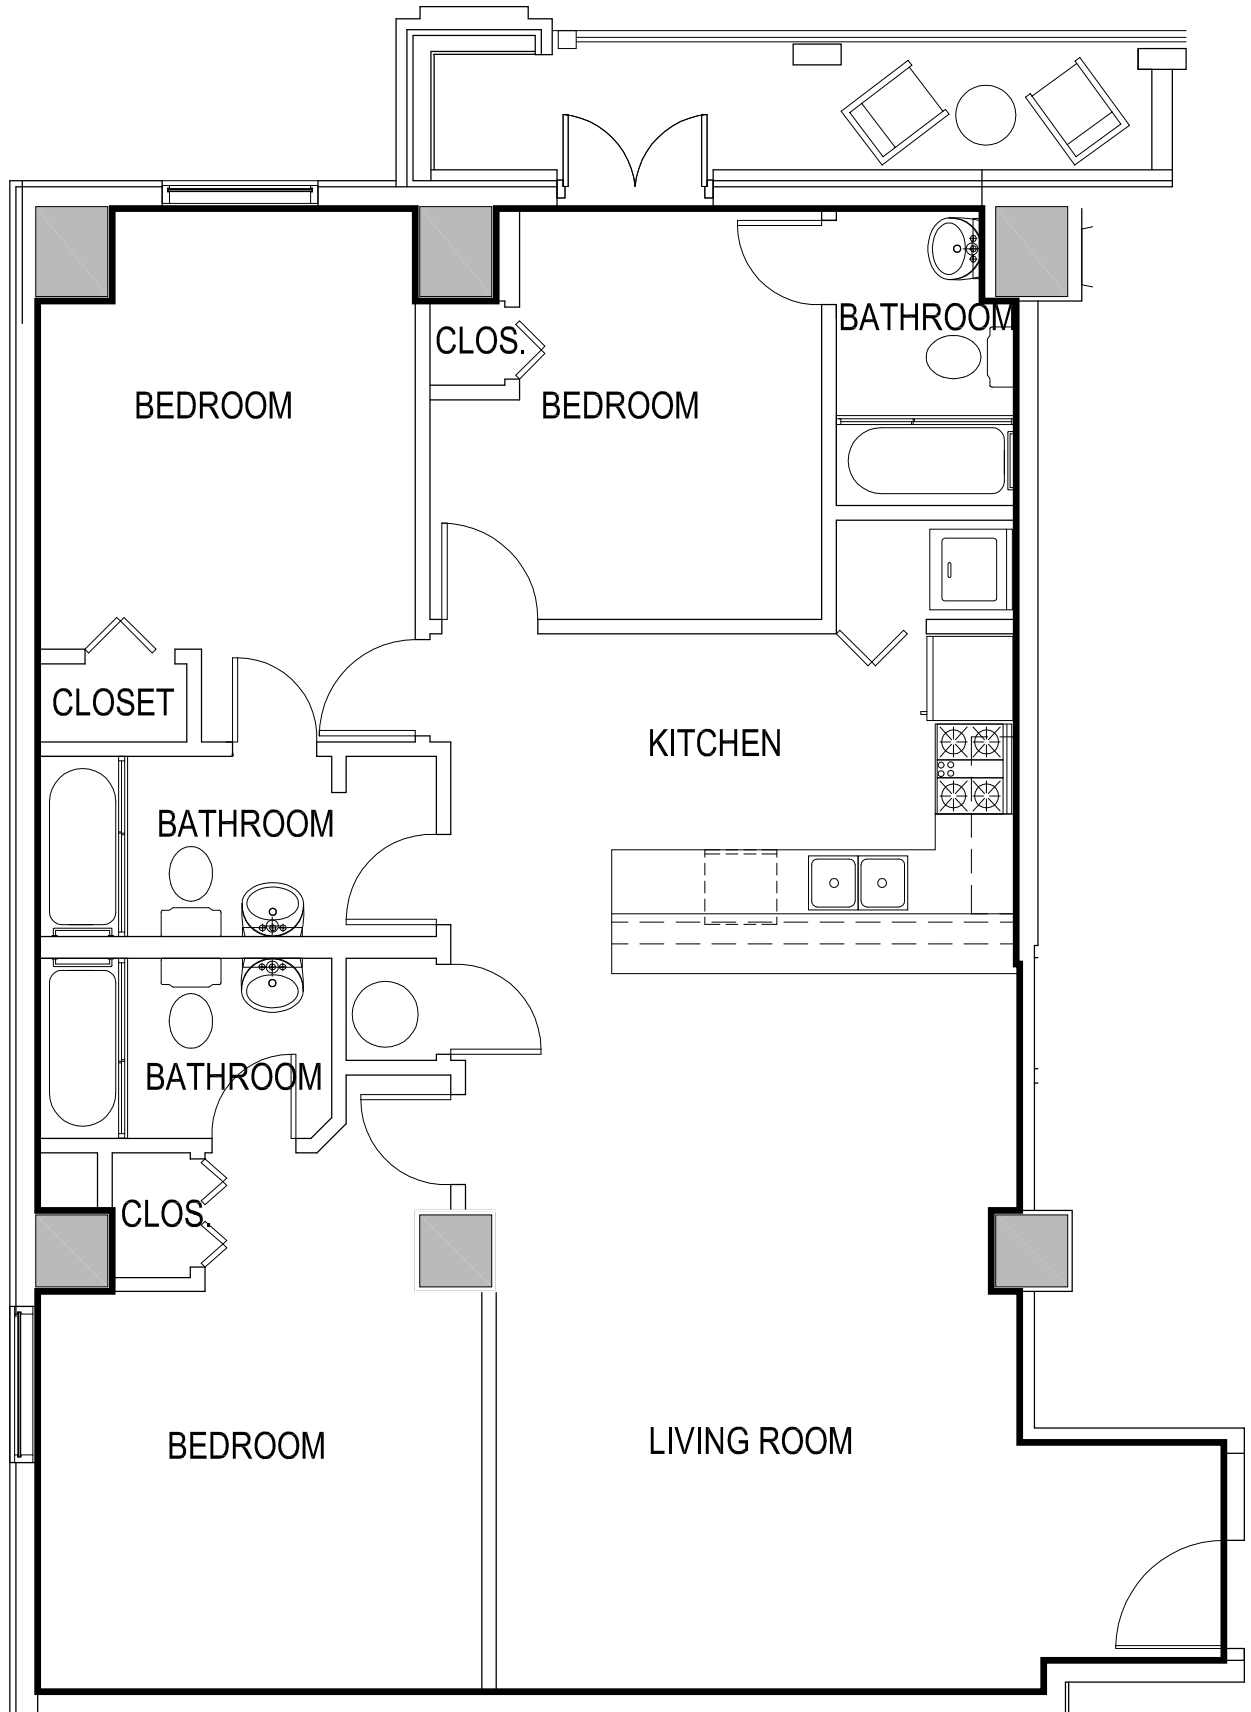

UNIT 209

*Room configuration, dimensions, and area tabulations reflect final design intent and do not reflect final constructed condition.

THREE BEDROOM UNIT

AREA=1136.42 SQ FT

GAMEDAY ATHENS
ATHENS, GEORGIA