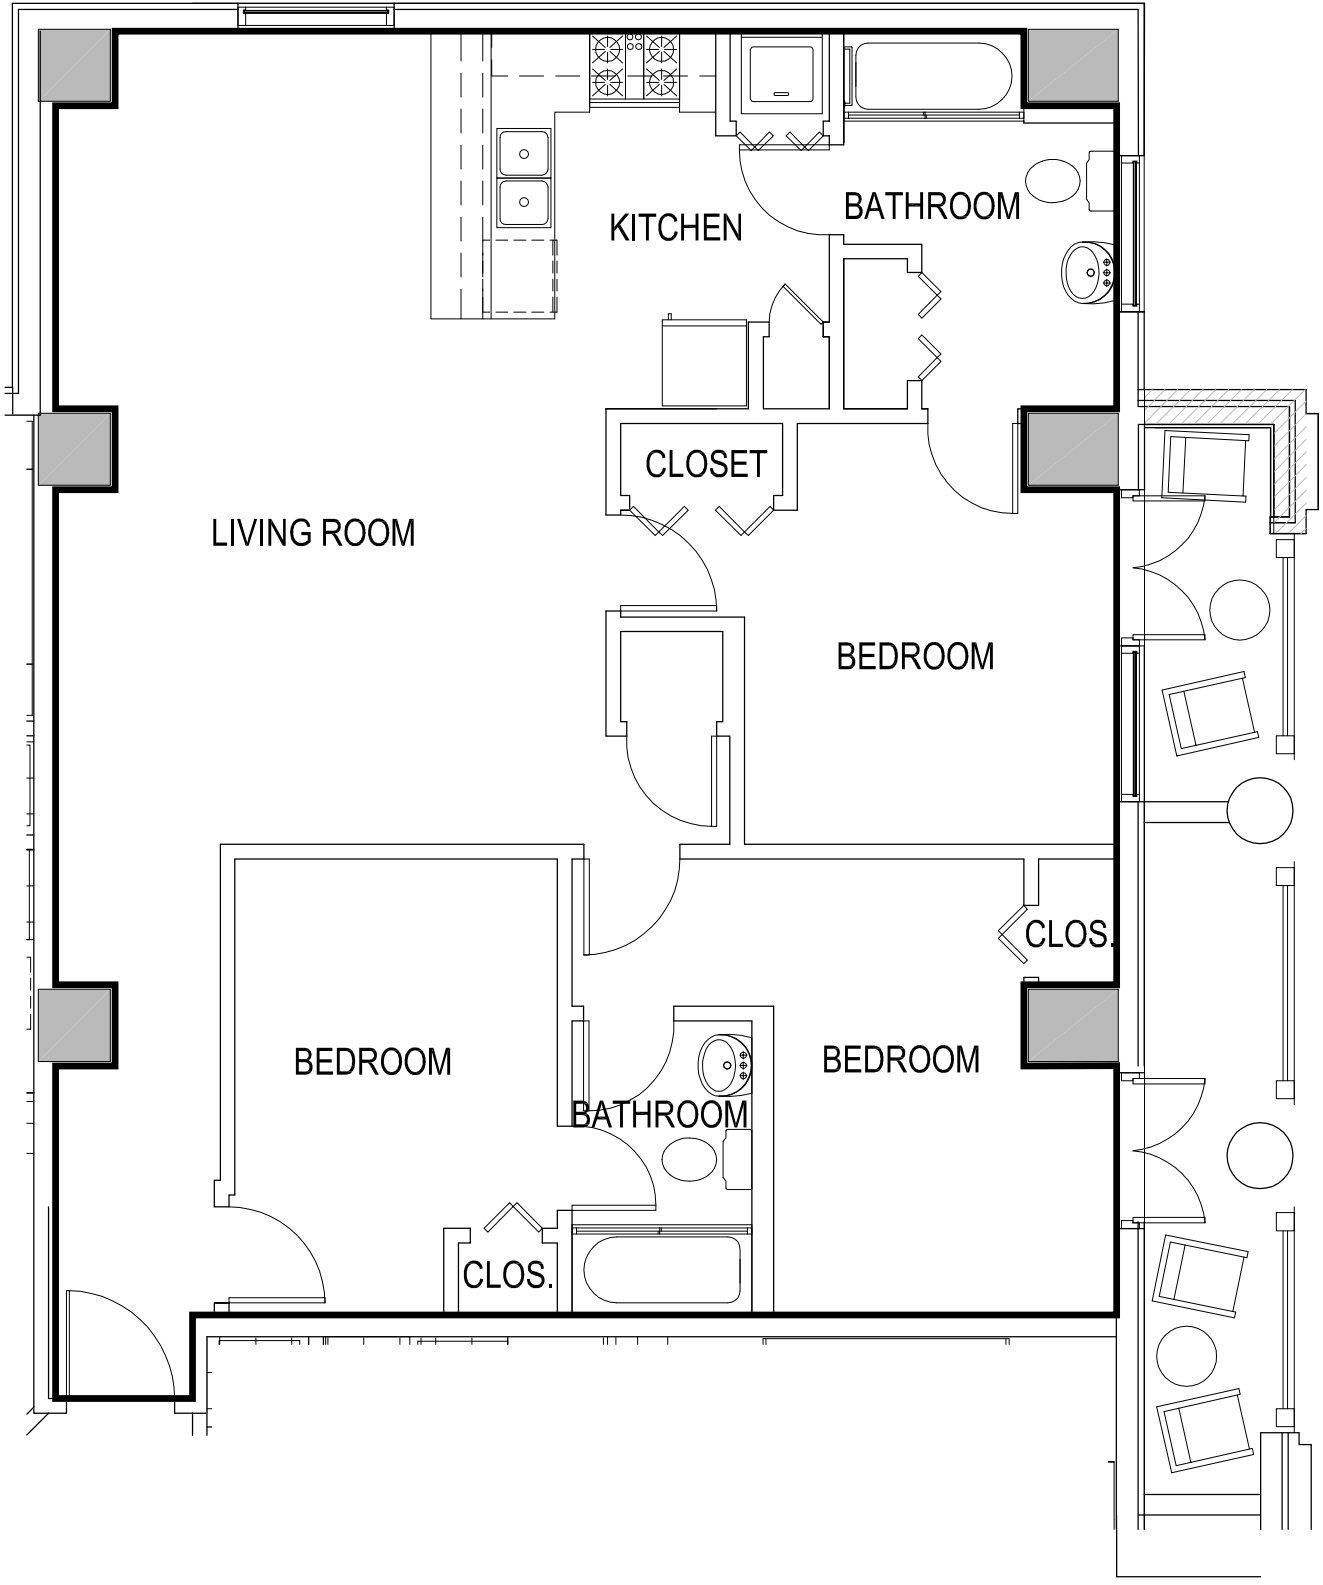

UNIT 711

*Room configuration, dimensions, and area tabulations reflect final design intent and do not reflect final constructed condition.

THREE BEDROOM UNIT

AREA= 1031.83 SQ FT

GAMEDAY ATHENS
ATHENS, GEORGIA