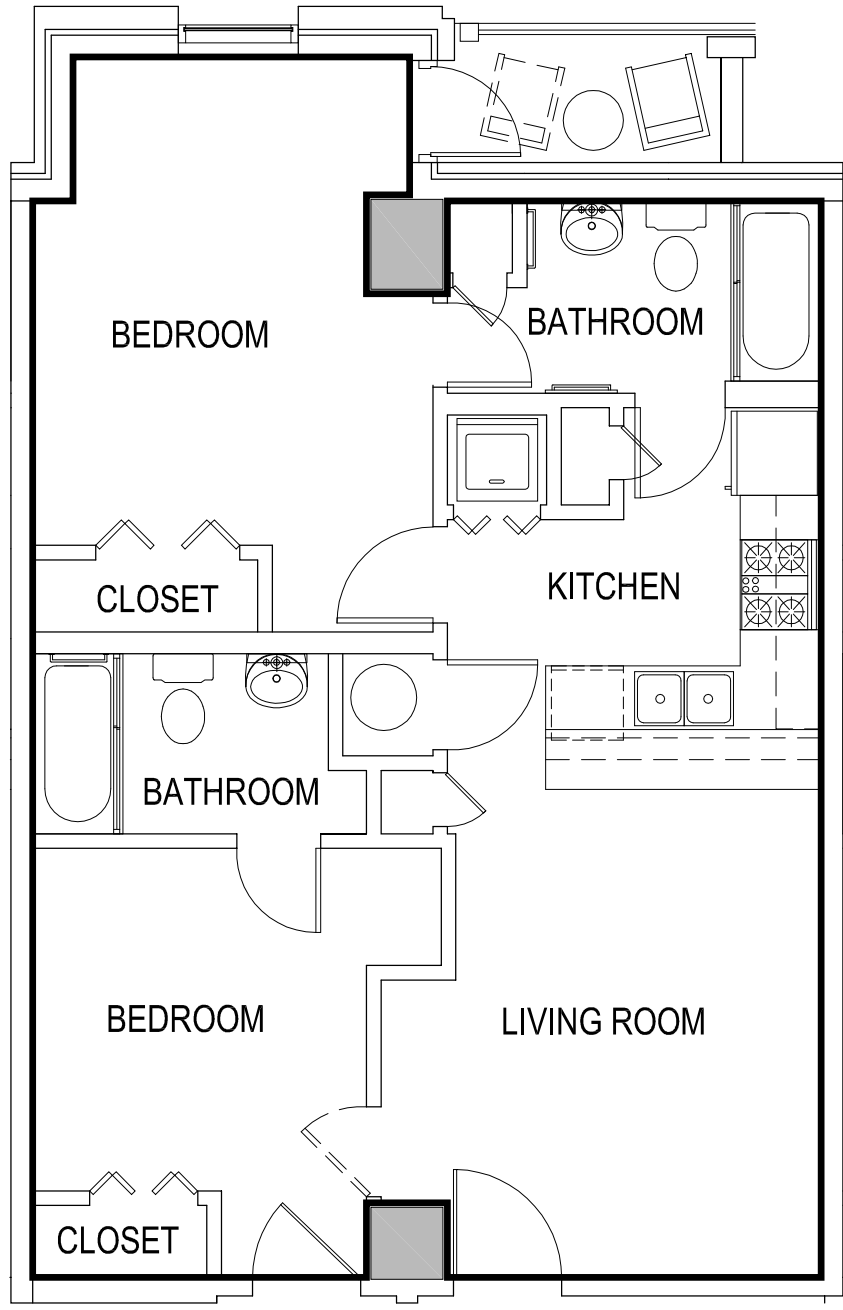

UNIT 509

*Room configuration, dimensions, and area tabulations reflect final design intent and do not reflect final constructed condition.

TWO BEDROOM UNIT	AREA=681.35 SQ FT	GAMEDAY ATHENS ATHENS, GEORGIA