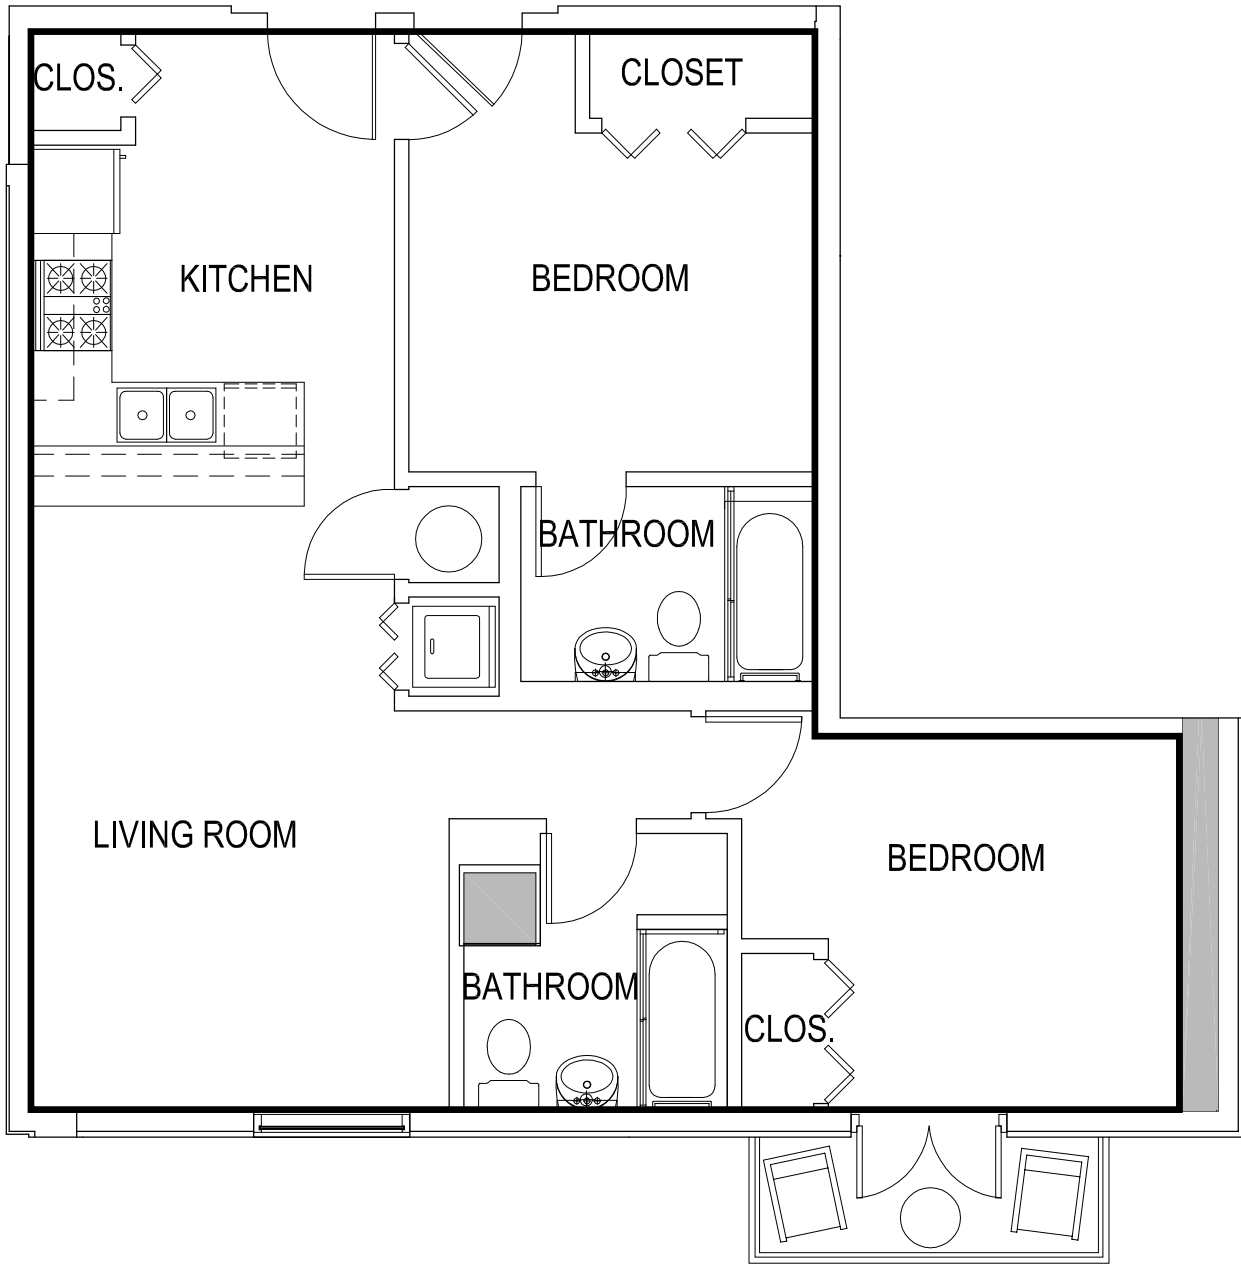

UNIT 309

*Room configuration, dimensions, and area tabulations reflect final design intent and do not reflect final constructed condition.

TWO BEDROOM UNIT

AREA=756.69 SQ FT

GAMEDAY ATHENS
ATHENS, GEORGIA