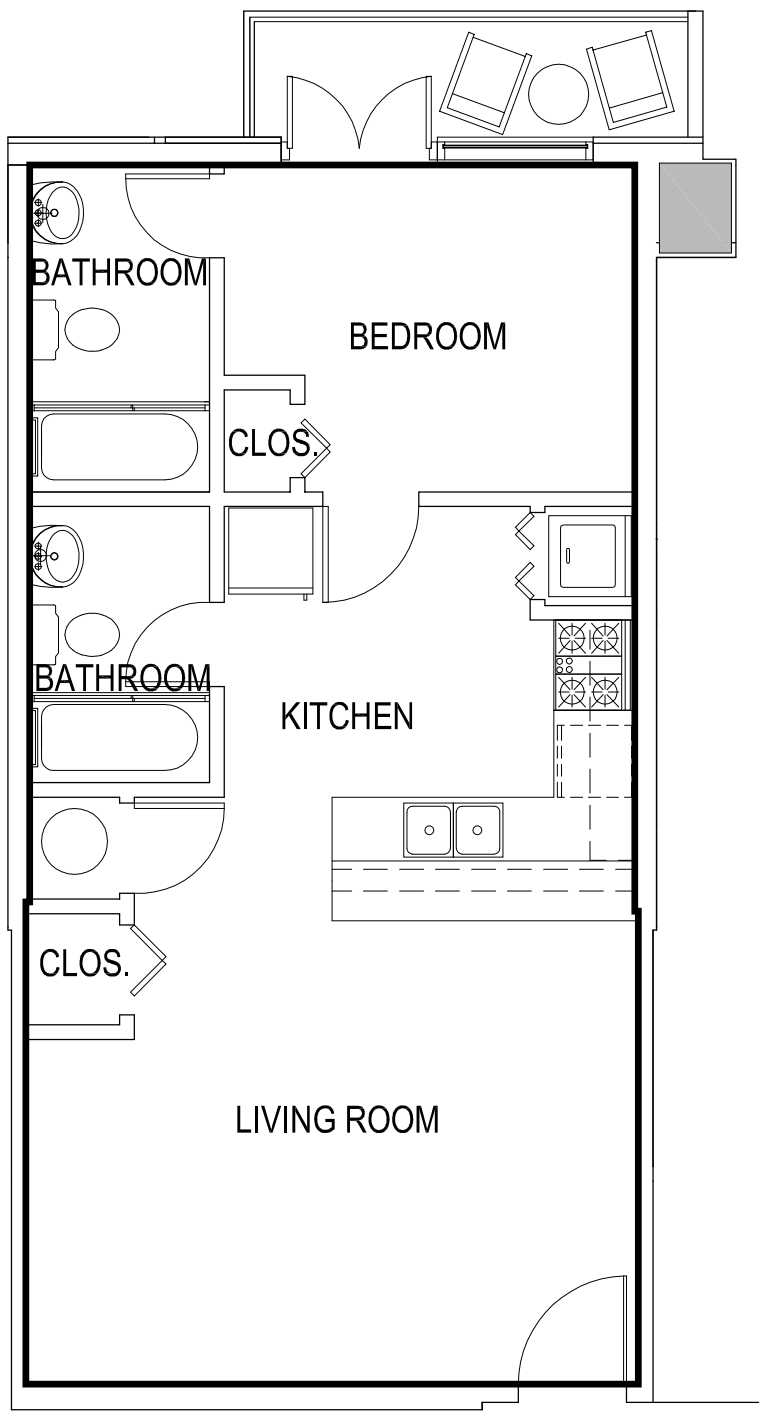

UNIT 203

*Room configuration, dimensions, and area tabulations reflect final design intent and do not reflect final constructed condition.

ONE BEDROOM UNIT

AREA=561.00 SQ FT

GAMEDAY ATHENS
ATHENS, GEORGIA