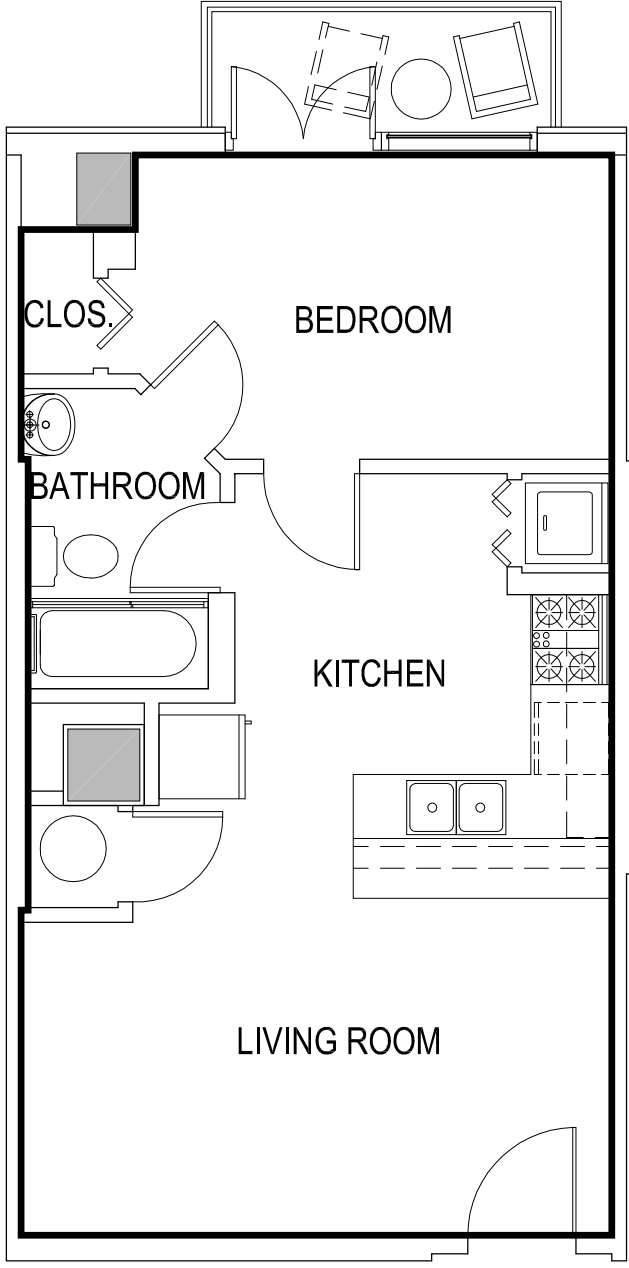

ONE BEDROOM UNIT

AREA=485.66 SQ FT

GAMEDAY ATHENS
ATHENS, GEORGIA

UNIT 613

*Room configuration, dimensions, and area tabulations reflect final design intent and do not reflect final constructed condition.