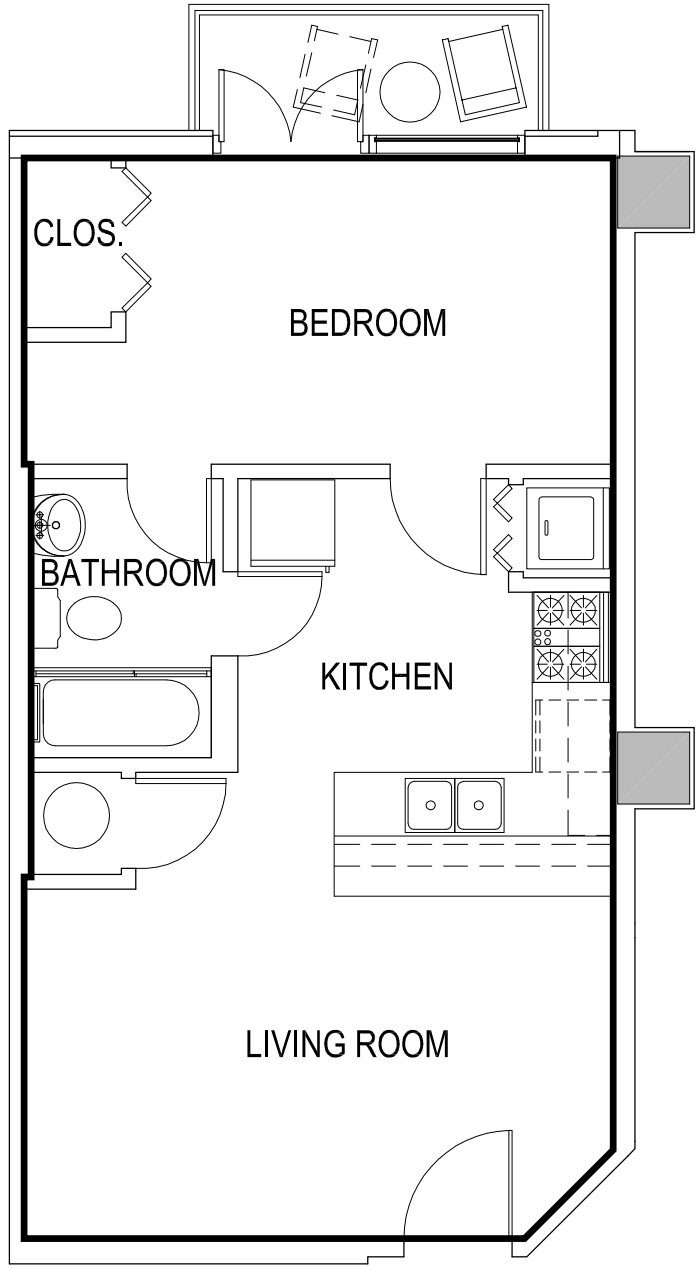

UNIT 712

*Room configuration, dimensions, and area tabulations reflect final design intent and do not reflect final constructed condition.

ONE BEDROOM UNIT

AREA= 485.66 SQ FT

GAMEDAY ATHENS
ATHENS, GEORGIA