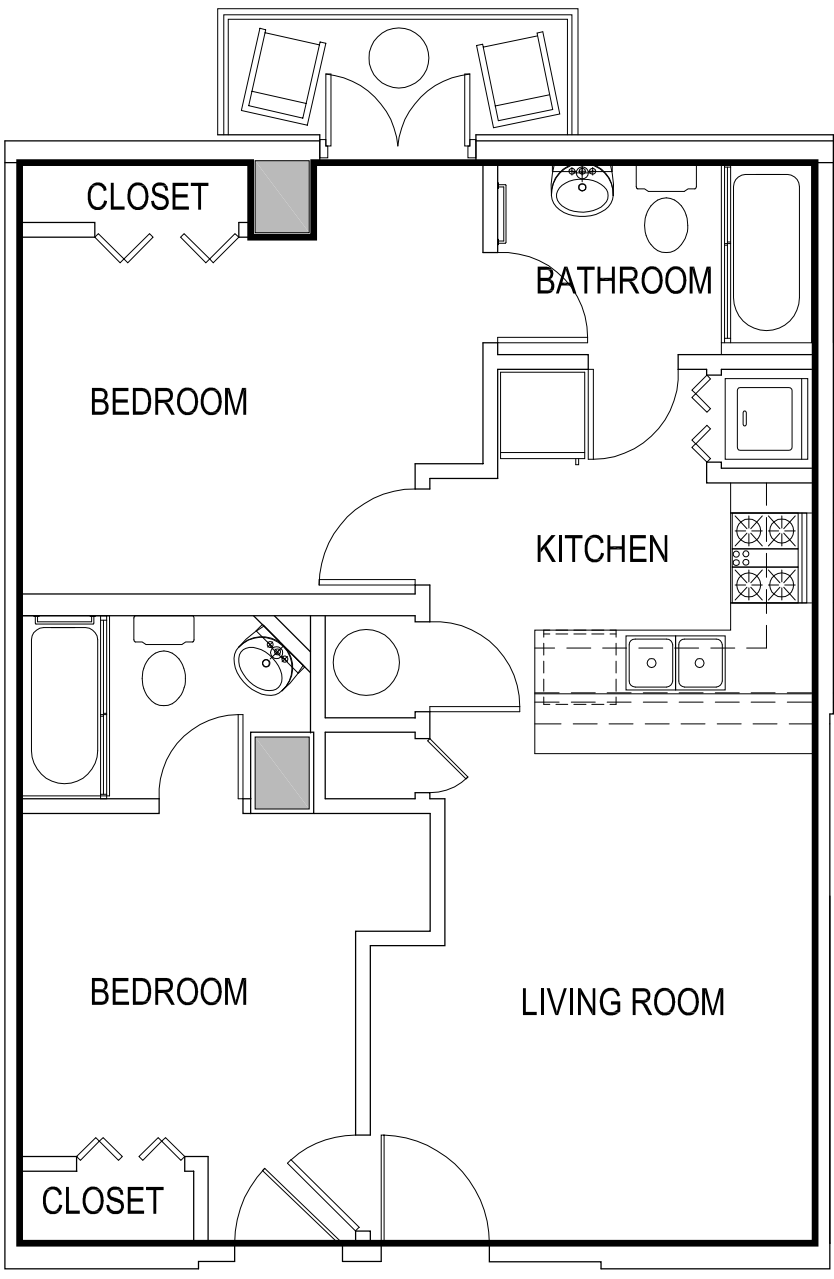

UNIT 817

*Room configuration, dimensions, and area tabulations reflect final design intent and do not reflect final constructed condition.

TWO BEDROOM UNIT

AREA = 659.42 SQ FT

GAMEDAY ATHENS
ATHENS, GEORGIA