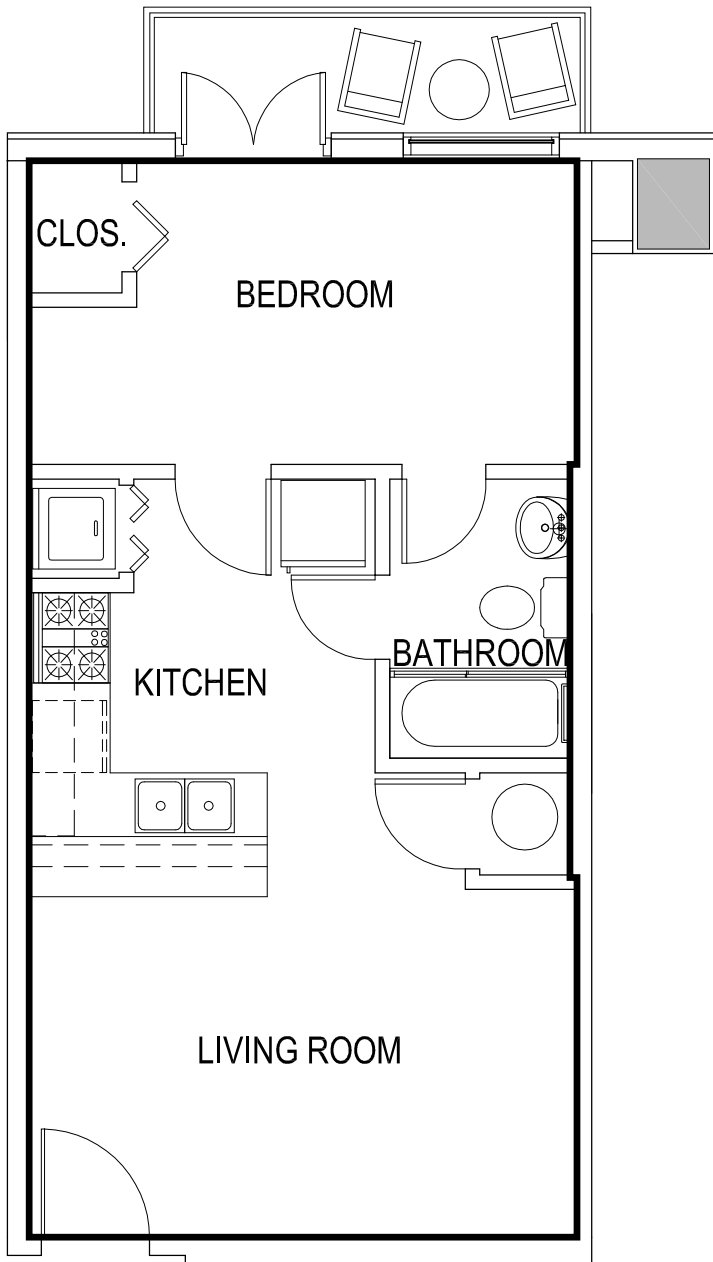

UNIT 503

*Room configuration, dimensions, and area tabulations reflect final design intent and do not reflect final constructed condition.

ONE BEDROOM UNIT

AREA=452.71 SQ FT

GAMEDAY ATHENS
ATHENS, GEORGIA