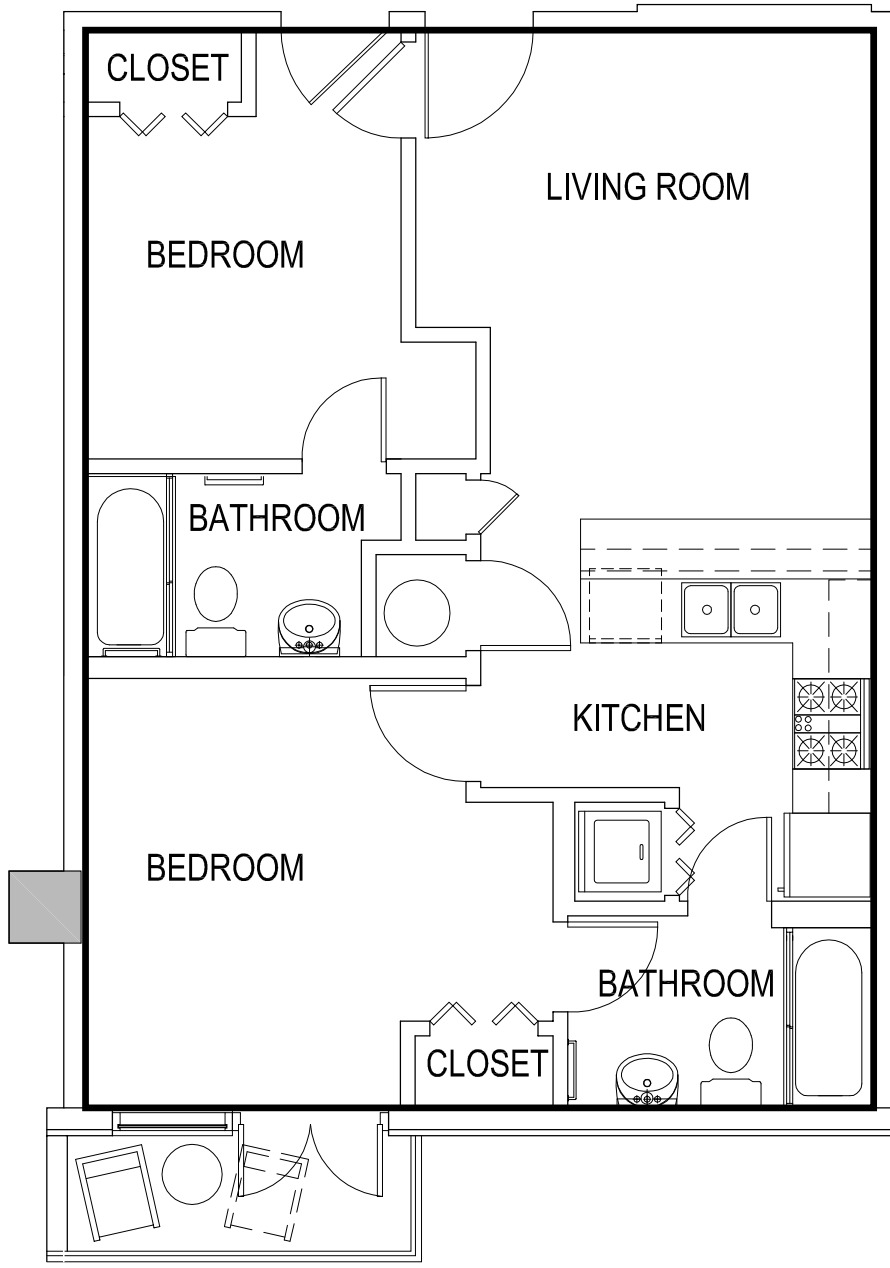

UNIT 504

*Room configuration, dimensions, and area tabulations reflect final design intent and do not reflect final constructed condition.

TWO BEDROOM UNIT

AREA=655.49 SQ FT

GAMEDAY ATHENS
ATHENS, GEORGIA