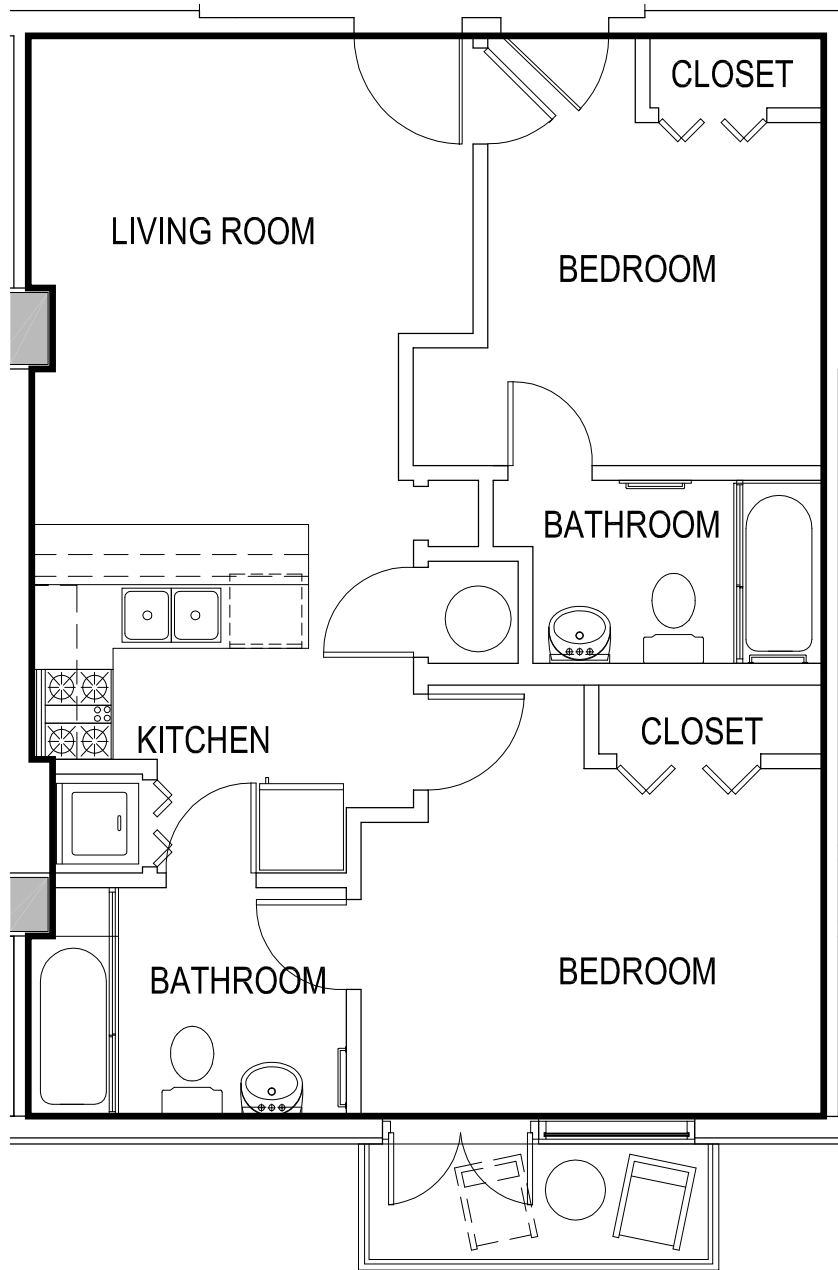

UNIT 722

*Room configuration, dimensions, and area tabulations reflect final design intent and do not reflect final constructed condition.

TWO BEDROOM UNIT

AREA=657.16 SQ FT

GAMEDAY ATHENS
ATHENS, GEORGIA