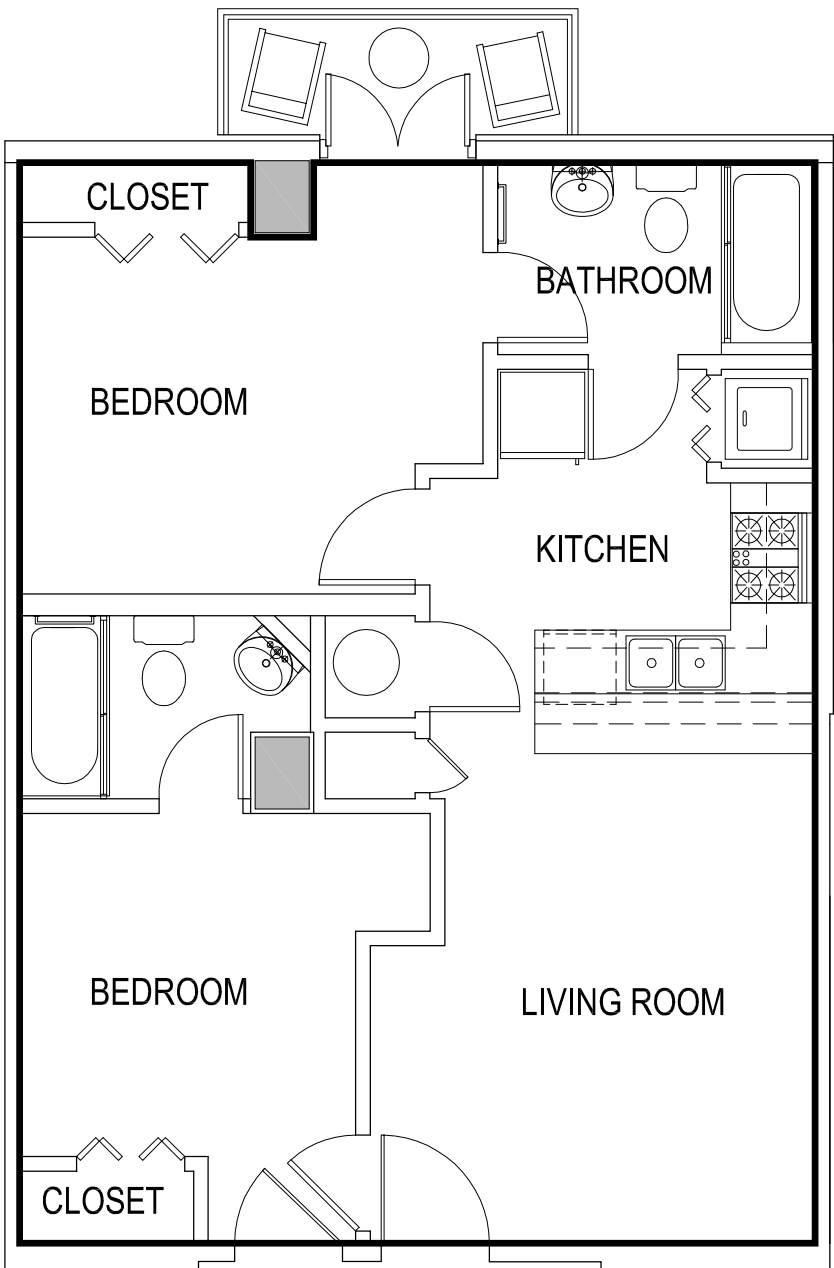

UNIT 721

*Room configuration, dimensions, and area tabulations reflect final design intent and do not reflect final constructed condition.

TWO BEDROOM UNIT

AREA=659.42 SQ FT

GAMEDAY ATHENS
ATHENS, GEORGIA