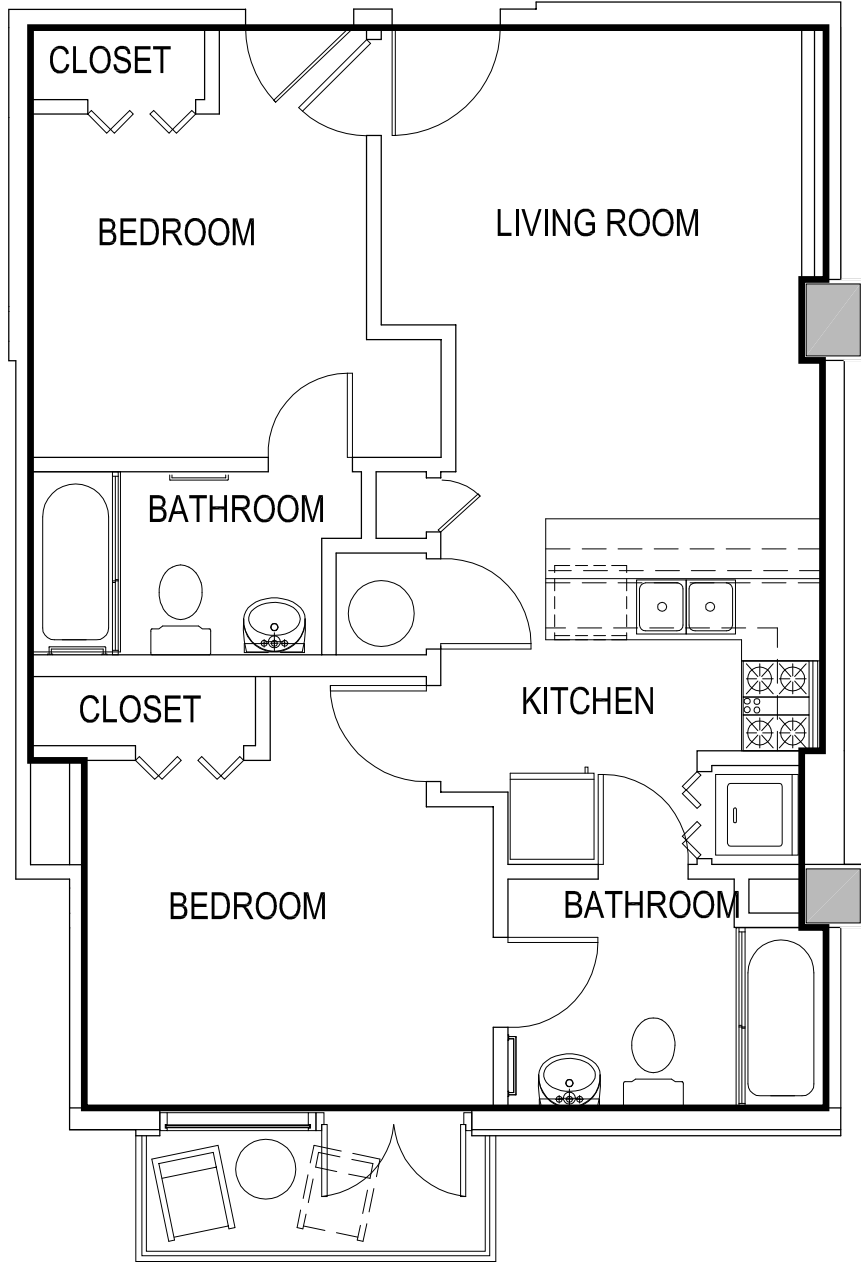

UNIT 820

*Room configuration, dimensions, and area tabulations reflect final design intent and do not reflect final constructed condition.

TWO BEDROOM UNIT

AREA= 642.78 SQ FT

GAMEDAY ATHENS
ATHENS, GEORGIA