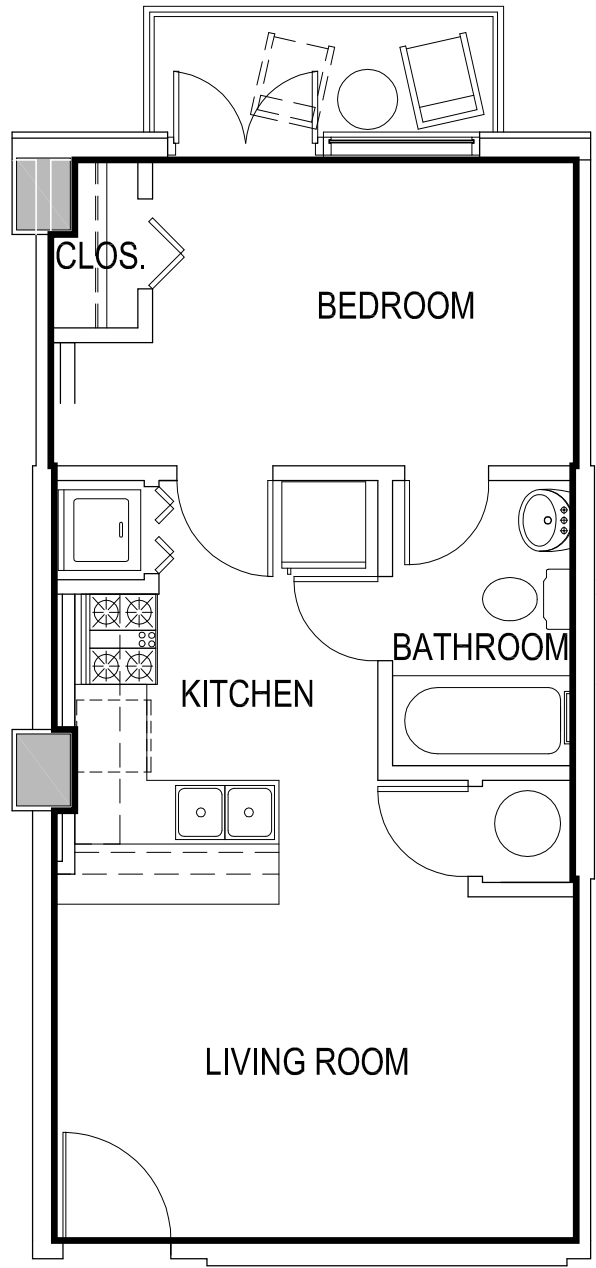

UNIT 523

*Room configuration, dimensions, and area tabulations reflect final design intent and do not reflect final constructed condition.

ONE BEDROOM UNIT

AREA=432.02 SQ FT

GAMEDAY ATHENS
ATHENS, GEORGIA