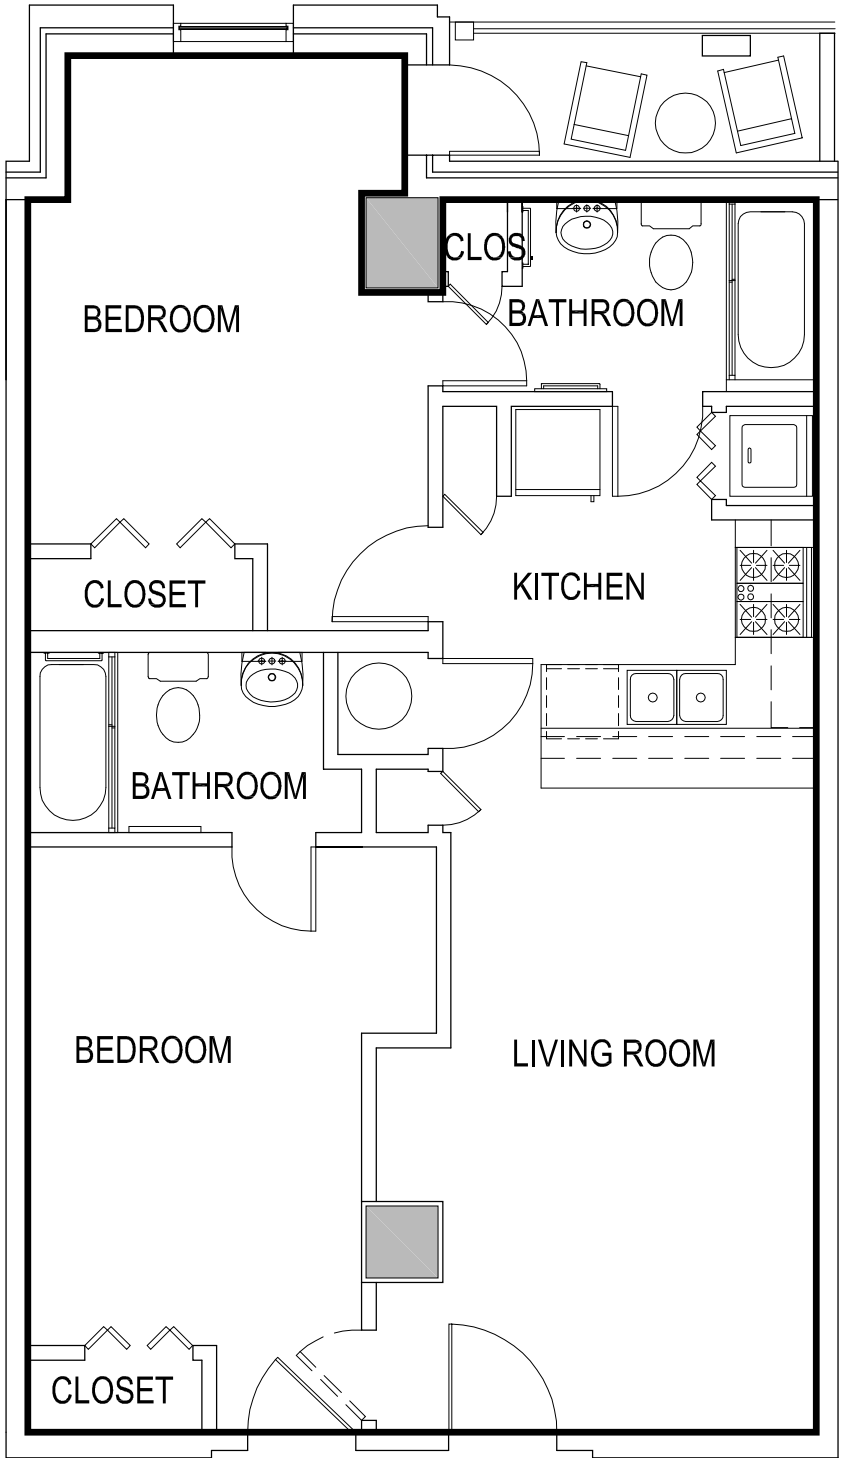

UNIT 305

*Room configuration, dimensions, and area tabulations reflect final design intent and do not reflect final constructed condition.

TWO BEDROOM UNIT

AREA=780.89 SQ FT

GAMEDAY ATHENS
ATHENS, GEORGIA