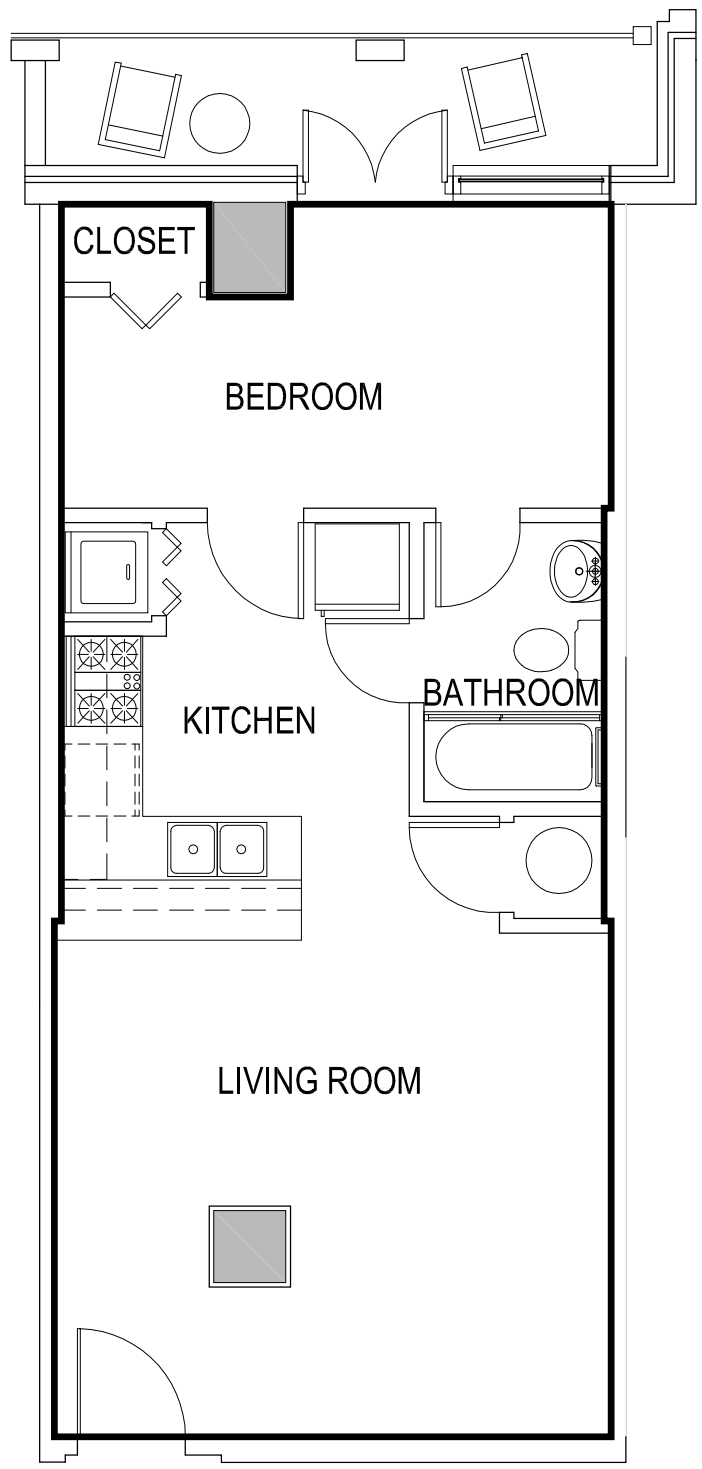

CLOSET

BEDROOM

KITCHEN

BATHROOM

LIVING ROOM

UNIT 307

*Room configuration, dimensions, and area tabulations reflect final design intent and do not reflect final constructed condition.

ONE BEDROOM UNIT

AREA=517.13 SQ FT

GAMEDAY ATHENS
ATHENS, GEORGIA