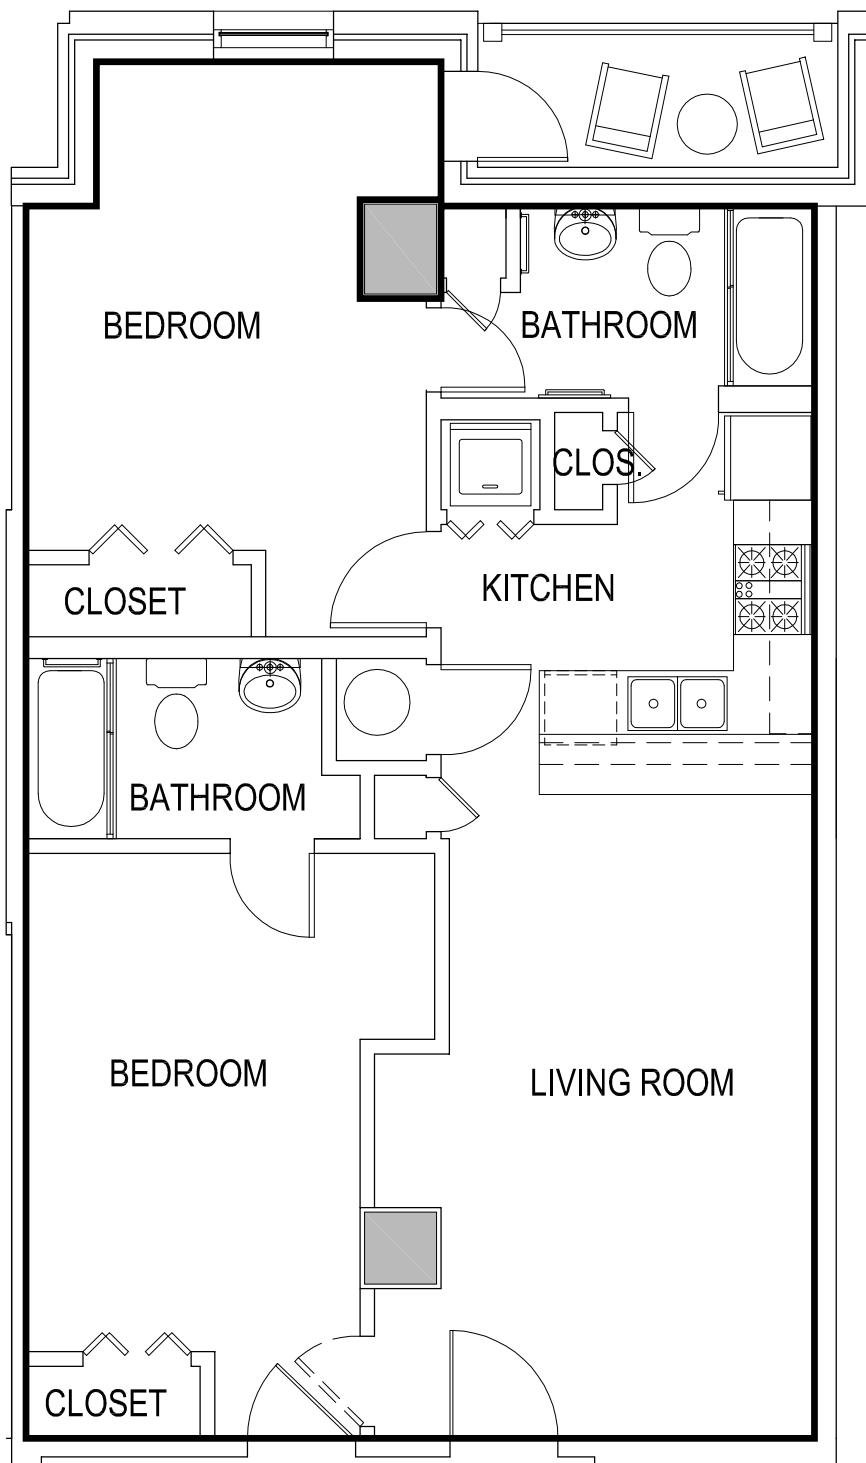

UNIT 306

*Room configuration, dimensions, and area tabulations reflect final design intent and do not reflect final constructed condition.

TWO BEDROOM UNIT

AREA=781.58 SQ FT

GAMEDAY ATHENS
ATHENS, GEORGIA