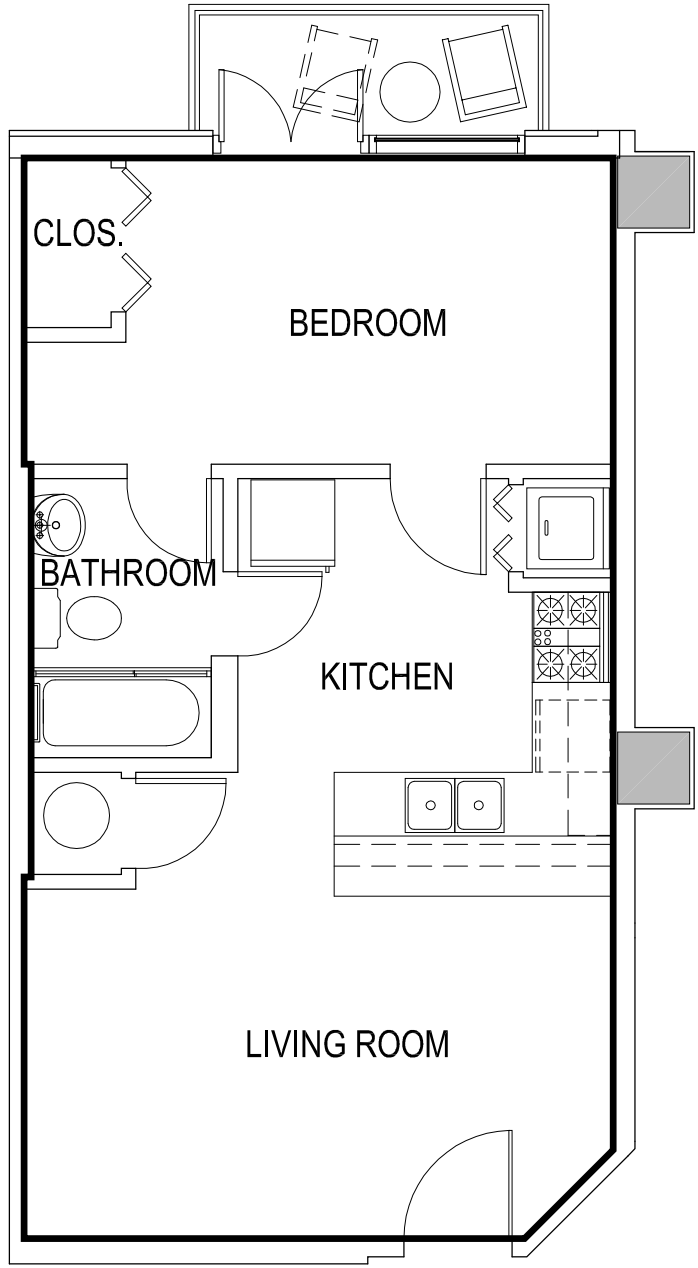

UNIT 612

*Room configuration, dimensions, and area tabulations reflect final design intent and do not reflect final constructed condition.

ONE BEDROOM UNIT

AREA=485.66 SQ FT

GAMEDAY ATHENS
ATHENS, GEORGIA