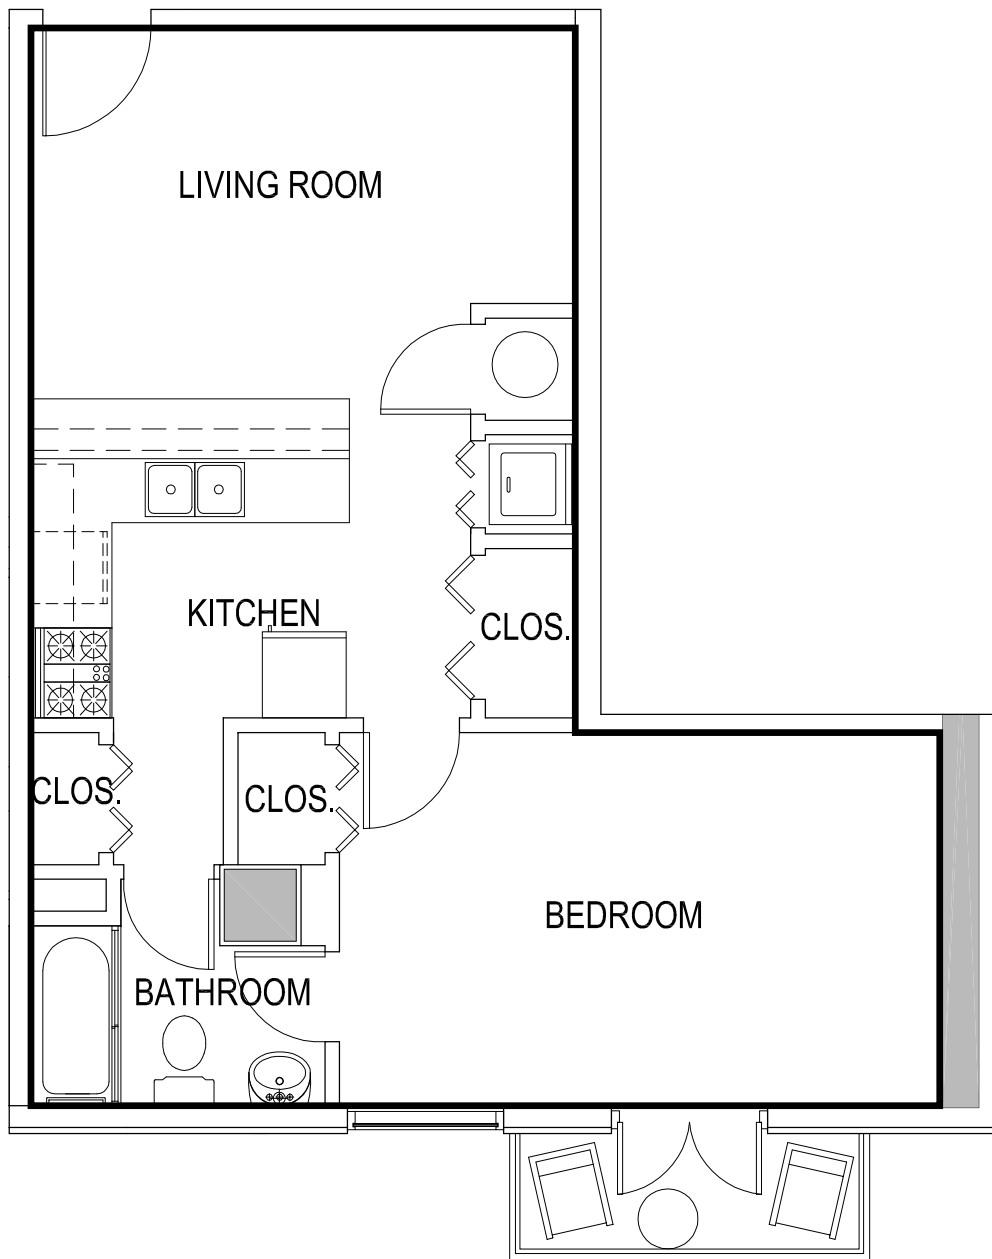

UNIT 502

*Room configuration, dimensions, and area tabulations reflect final design intent and do not reflect final constructed condition.

ONE BEDROOM UNIT

AREA=557.74 SQ FT

GAMEDAY ATHENS
ATHENS, GEORGIA