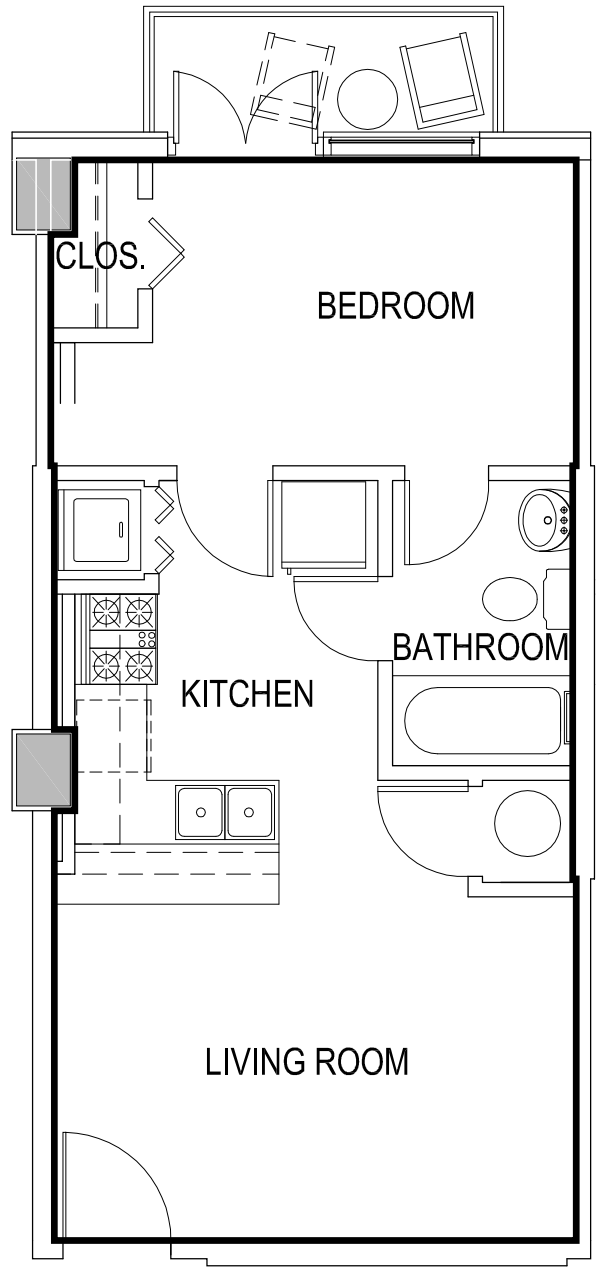

UNIT 519

*Room configuration, dimensions, and area tabulations reflect final design intent and do not reflect final constructed condition.

ONE BEDROOM UNIT

AREA=432.02 SQ FT

GAMEDAY ATHENS
ATHENS, GEORGIA