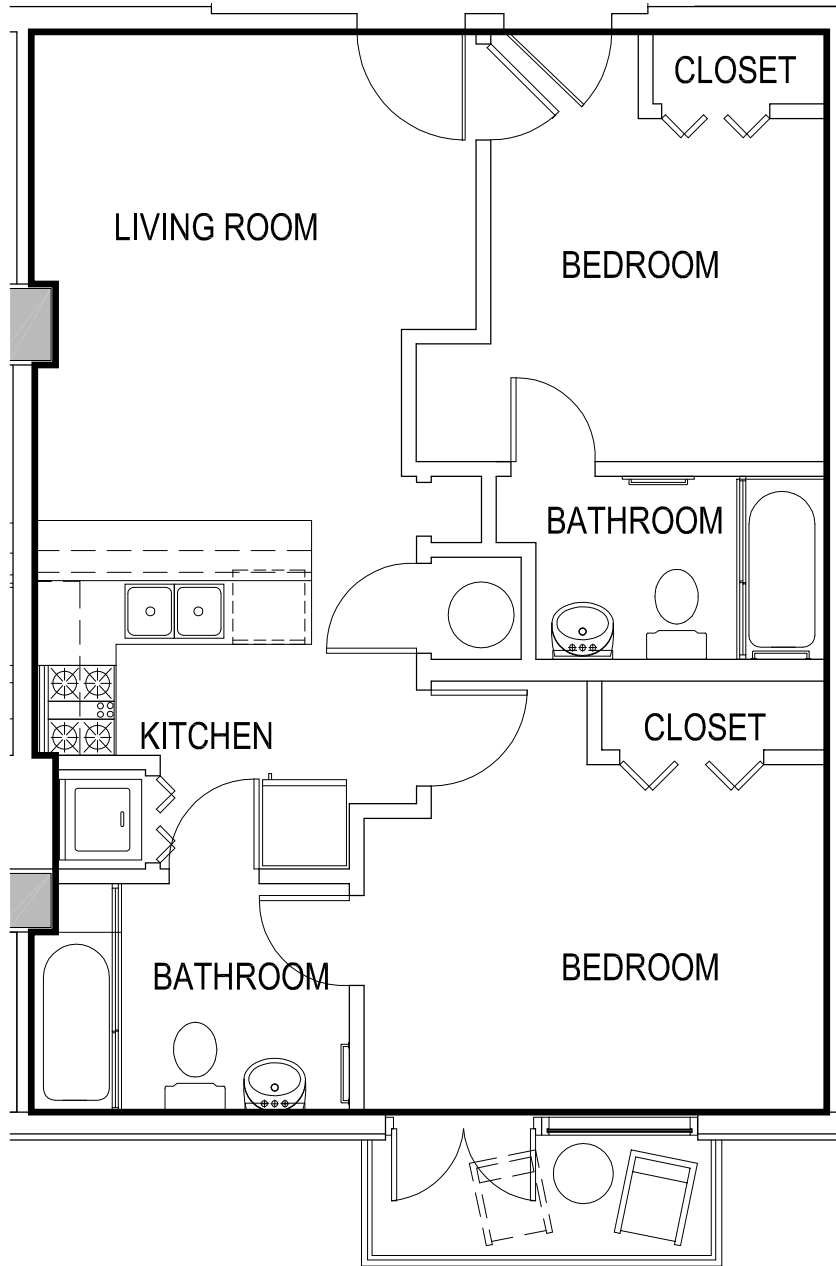

UNIT 622

*Room configuration, dimensions, and area tabulations reflect final design intent and do not reflect final constructed condition.

TWO BEDROOM UNIT

AREA=657.16 SQ FT

GAMEDAY ATHENS
ATHENS, GEORGIA