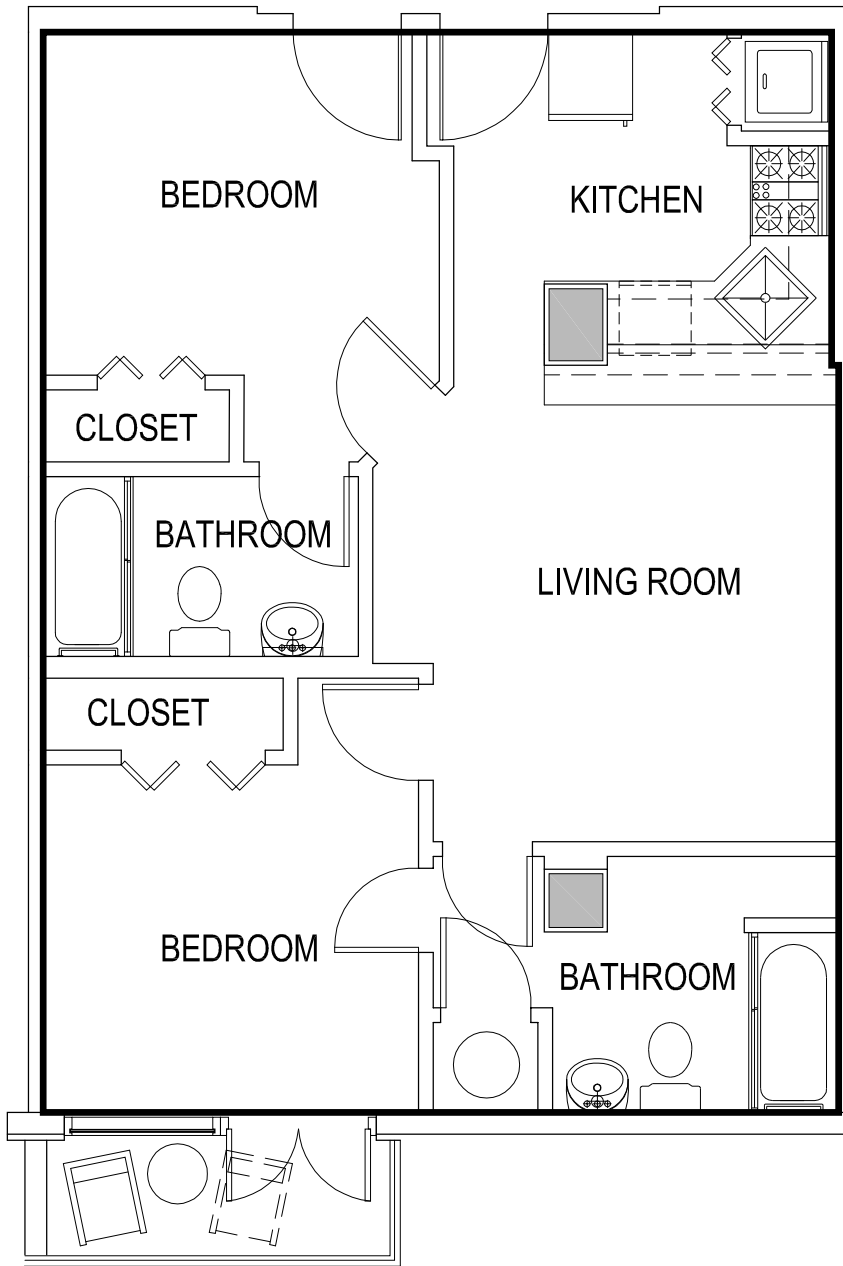

UNIT 718

*Room configuration, dimensions, and area tabulations reflect final design intent and do not reflect final constructed condition.

TWO BEDROOM UNIT

AREA=661.21 SQ FT

GAMEDAY ATHENS
ATHENS, GEORGIA