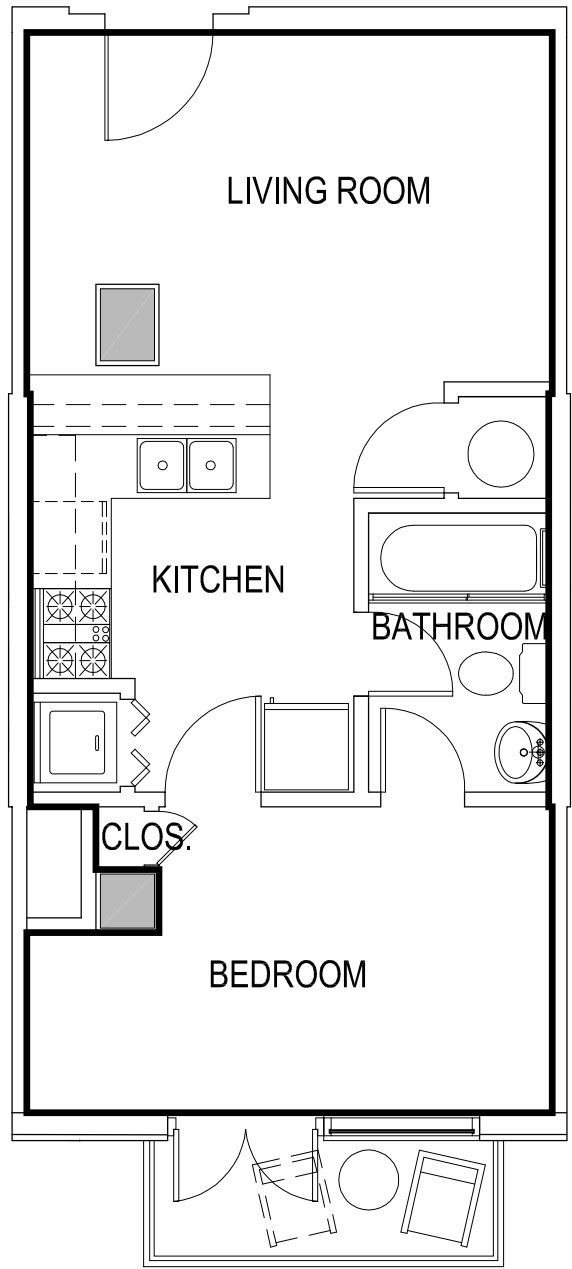

UNIT 530

*Room configuration, dimensions, and area tabulations reflect final design intent and do not reflect final constructed condition.

ONE BEDROOM UNIT

A scale bar is provided below the unit name, with markings at 0, 1', 2', 5', and 10'.

AREA=425.93 SQ FT

GAMEDAY ATHENS
ATHENS, GEORGIA