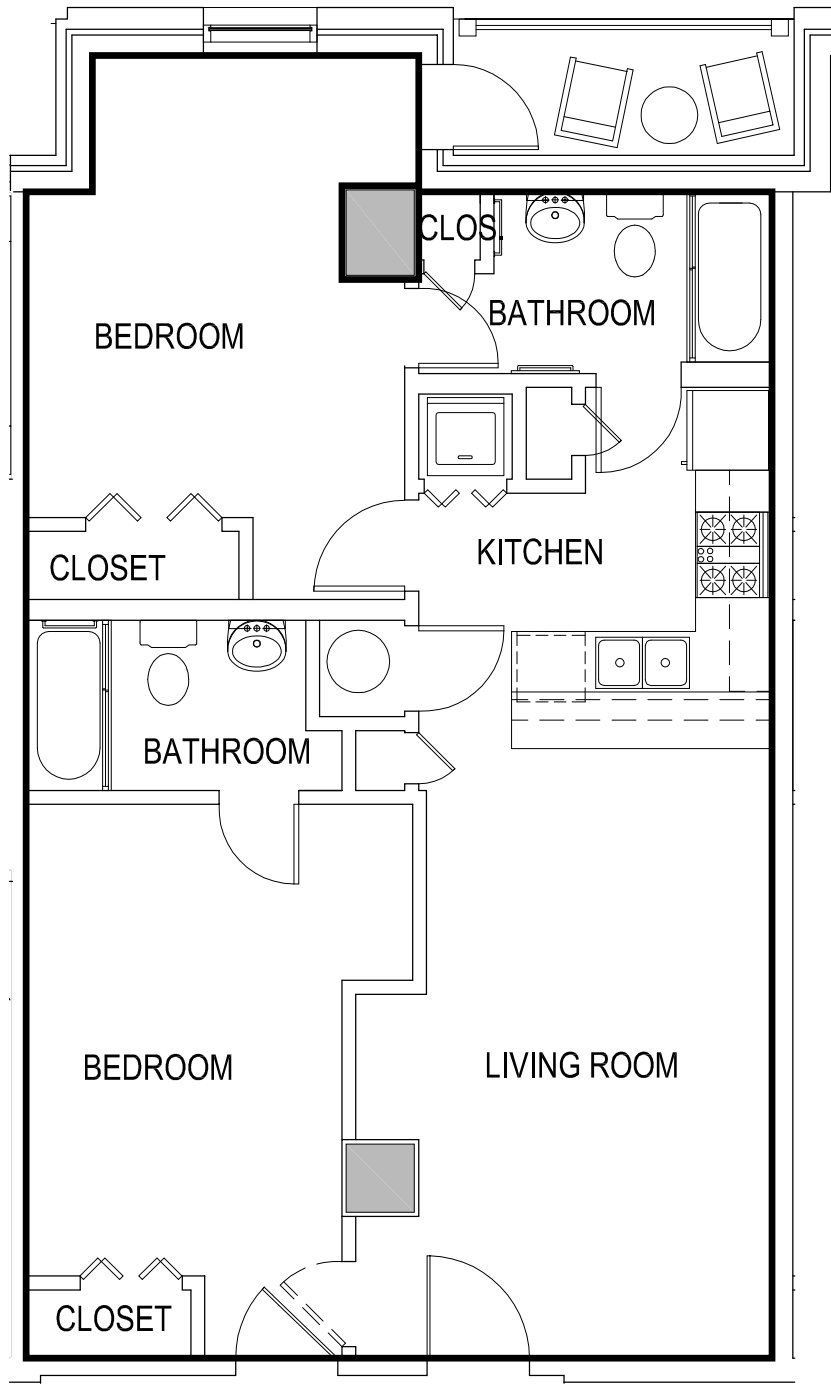

UNIT 405

*Room configuration, dimensions, and area tabulations reflect final design intent and do not reflect final constructed condition.

TWO BEDROOM UNIT

AREA=780.89 SQ FT

GAMEDAY ATHENS
ATHENS, GEORGIA