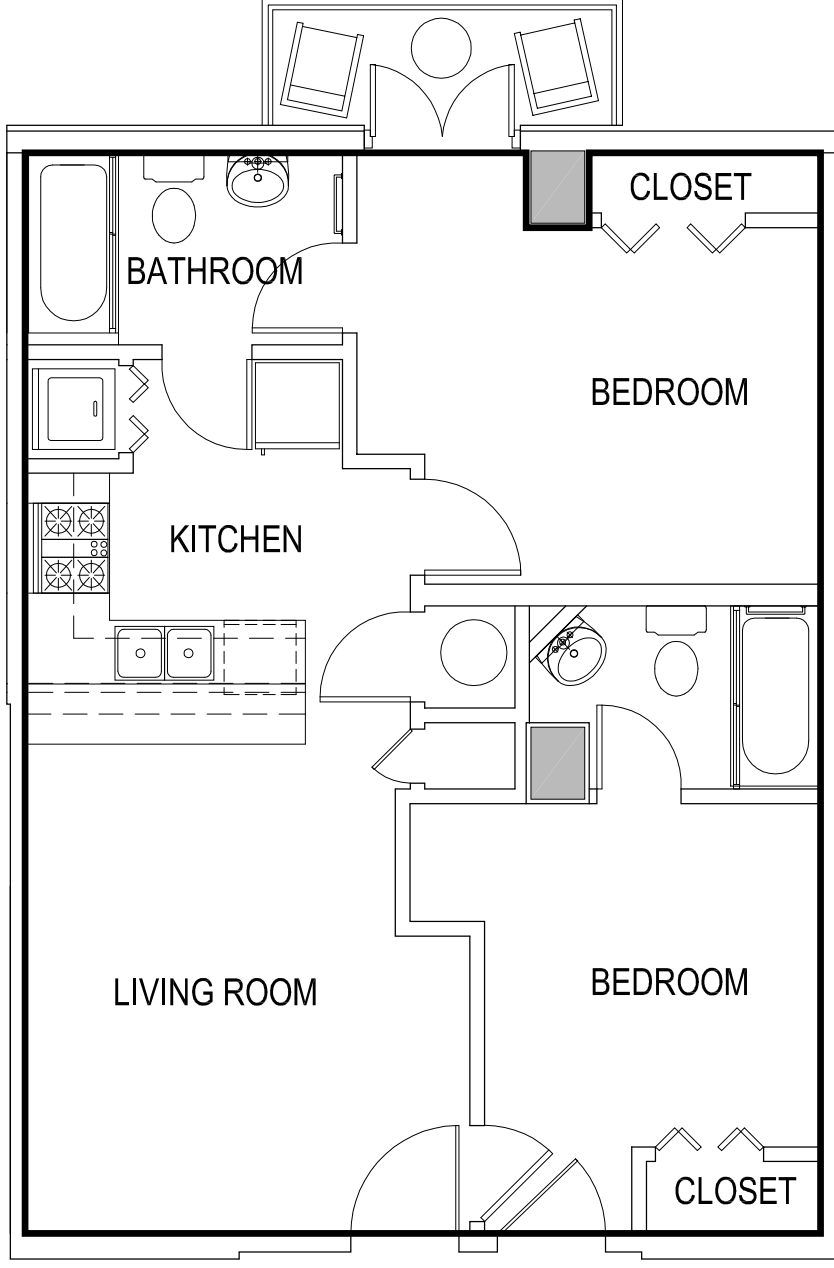

UNIT 815

*Room configuration, dimensions, and area tabulations reflect final design intent and do not reflect final constructed condition.

TWO BEDROOM UNIT

AREA= 659.42 SQ FT

GAMEDAY ATHENS
ATHENS, GEORGIA