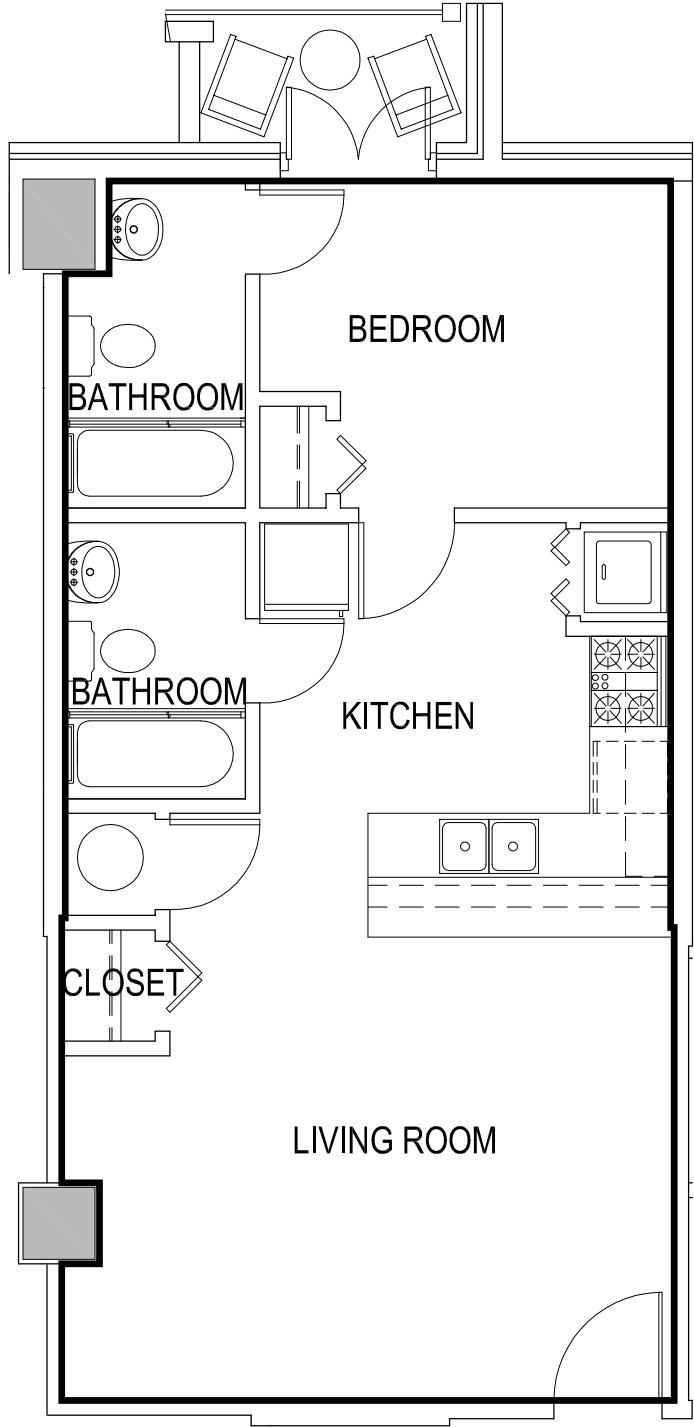

UNIT 207

*Room configuration, dimensions, and area tabulations reflect final design intent and do not reflect final constructed condition.

ONE BEDROOM UNIT

AREA=564.81SQ FT

GAMEDAY ATHENS
ATHENS, GEORGIA

UNIT 208