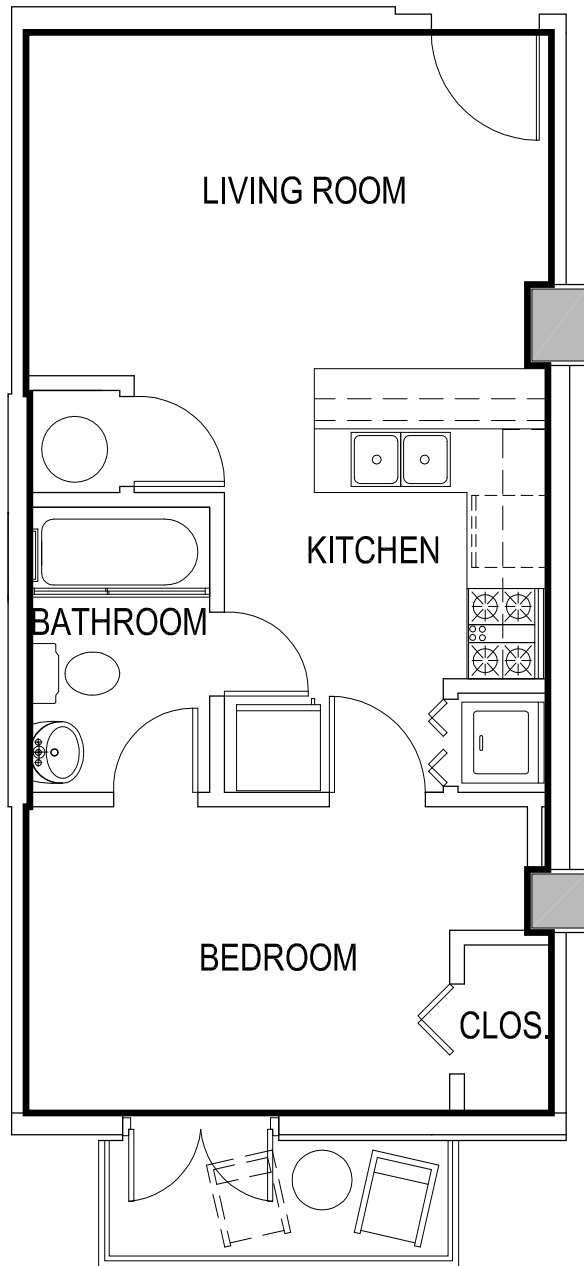

UNIT 520

*Room configuration, dimensions, and area tabulations reflect final design intent and do not reflect final constructed condition.

ONE BEDROOM UNIT

AREA=432.76 SQ FT

GAMEDAY ATHENS
ATHENS, GEORGIA