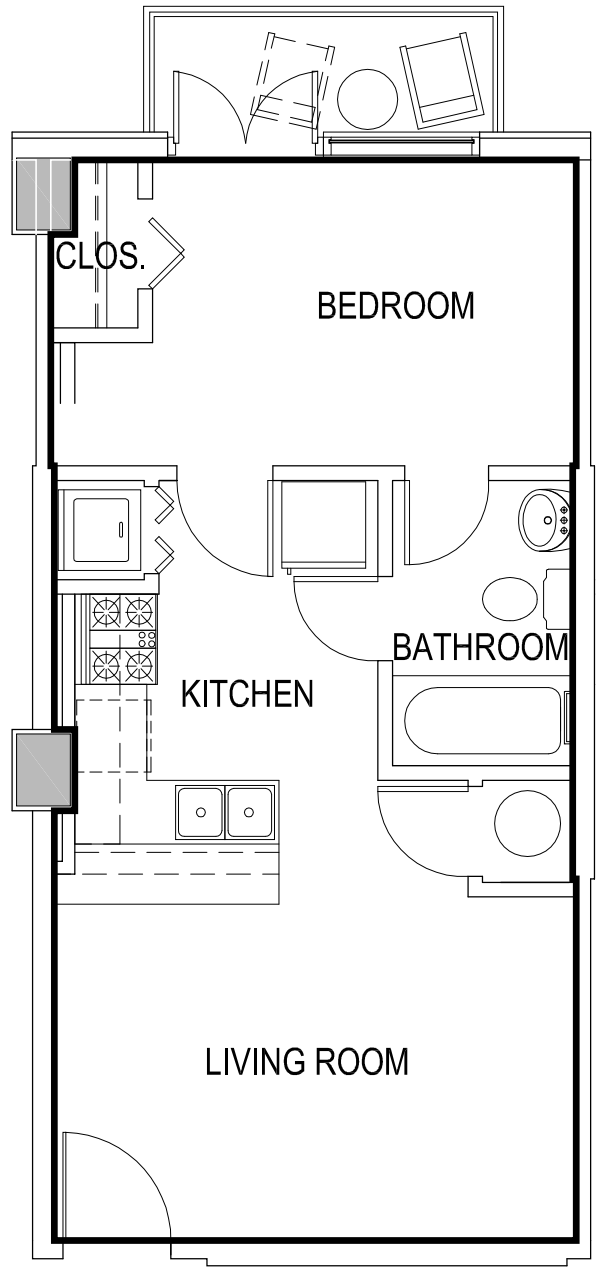

UNIT 527

*Room configuration, dimensions, and area tabulations reflect final design intent and do not reflect final constructed condition.

ONE BEDROOM UNIT

A graphic scale bar is provided below the unit title, with markings at 0, 1', 2', 5', and 10'.

AREA=432.02 SQ FT

GAMEDAY ATHENS
ATHENS, GEORGIA