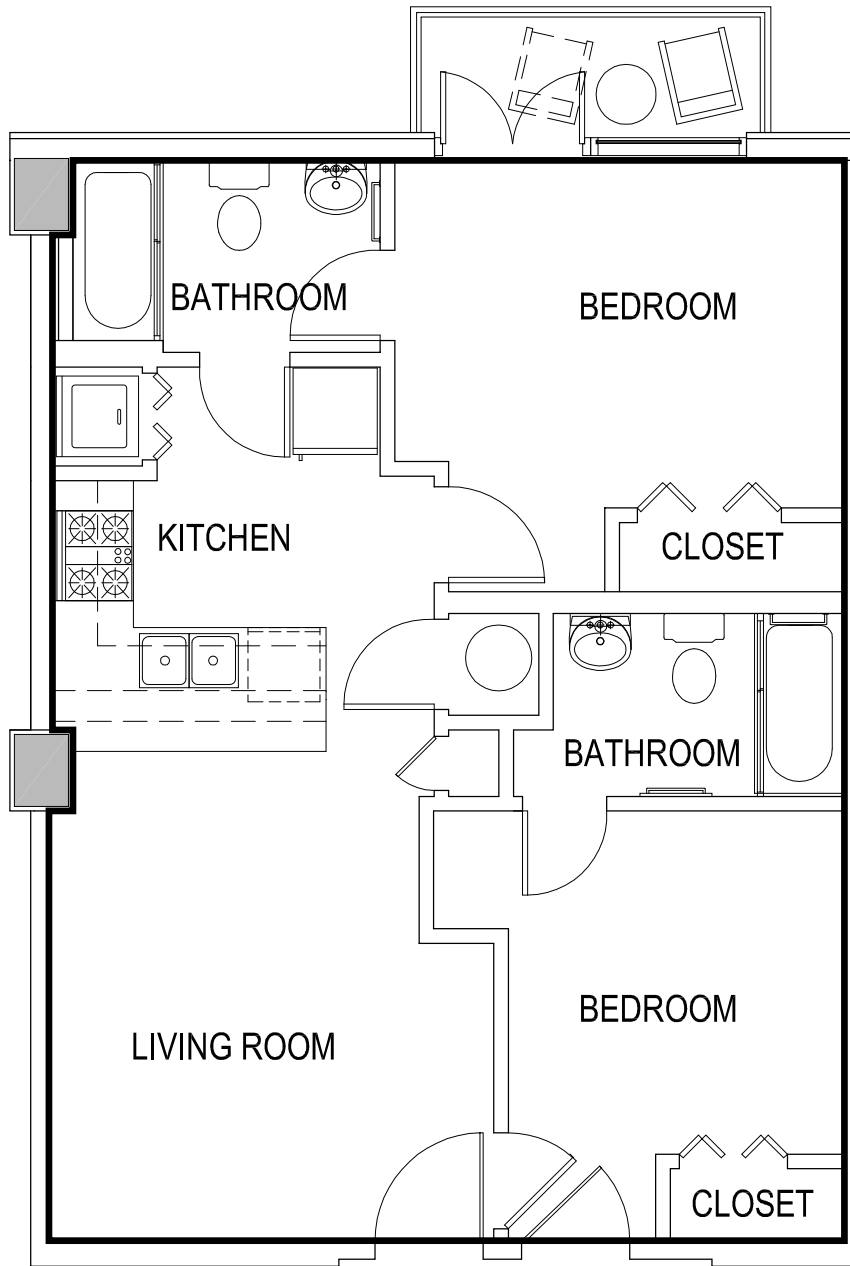

UNIT 811

*Room configuration, dimensions, and area tabulations reflect final design intent and do not reflect final constructed condition.

TWO BEDROOM UNIT

AREA= 658.78 SQ FT

GAMEDAY ATHENS
ATHENS, GEORGIA