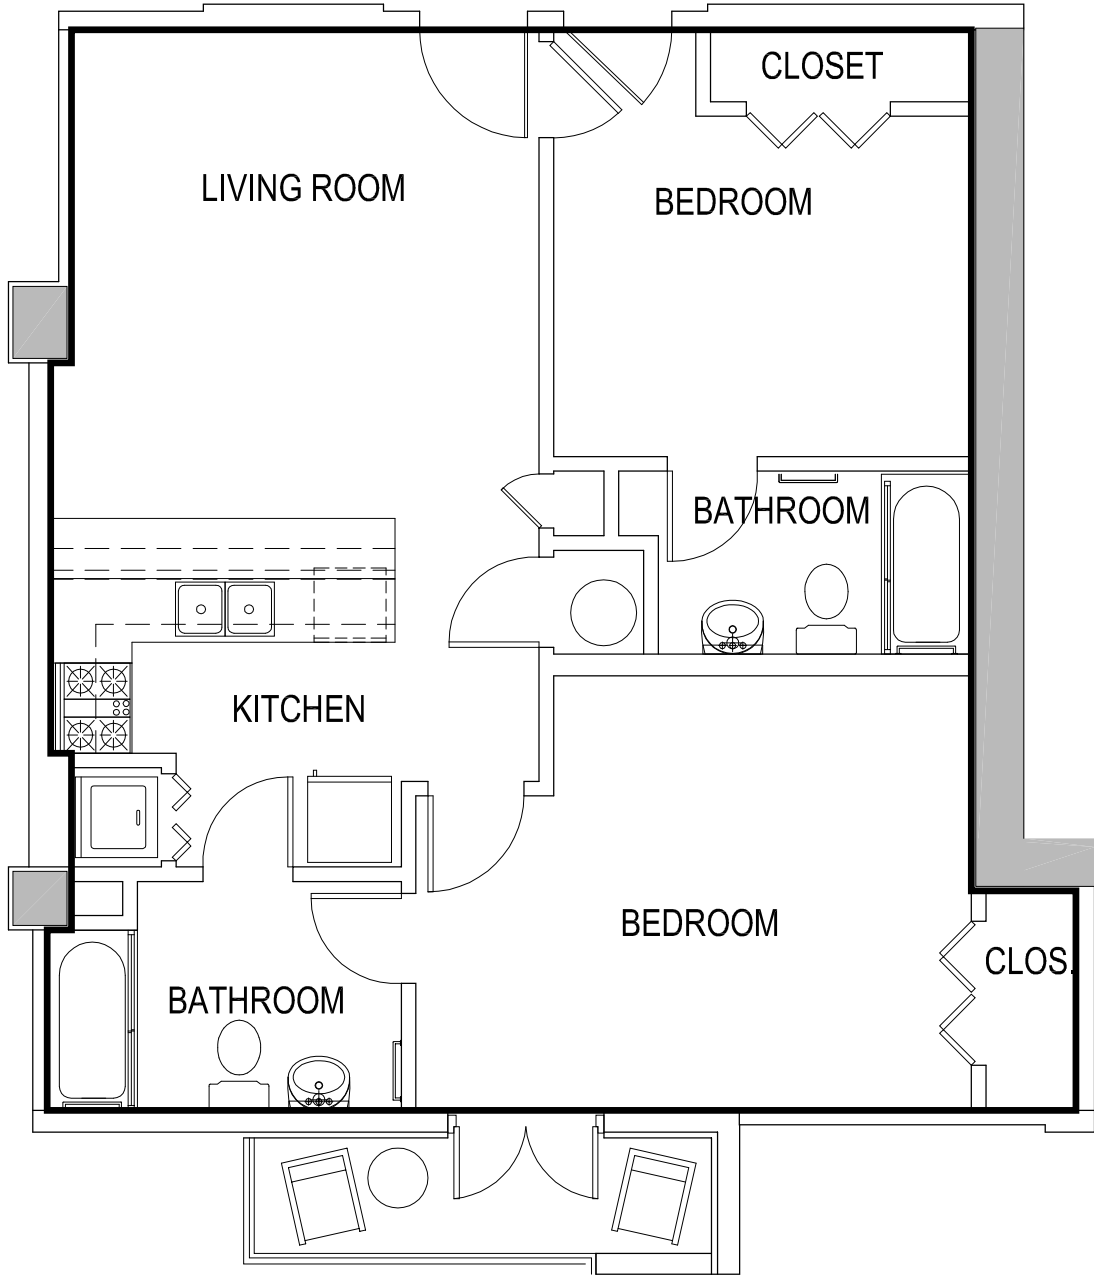

UNIT 810

*Room configuration, dimensions, and area tabulations reflect final design intent and do not reflect final constructed condition.

TWO BEDROOM UNIT

A scale bar with markings at 0, 1', 2', 5', and 10'.

AREA= 777.54 SQ FT

GAMEDAY ATHENS
ATHENS, GEORGIA