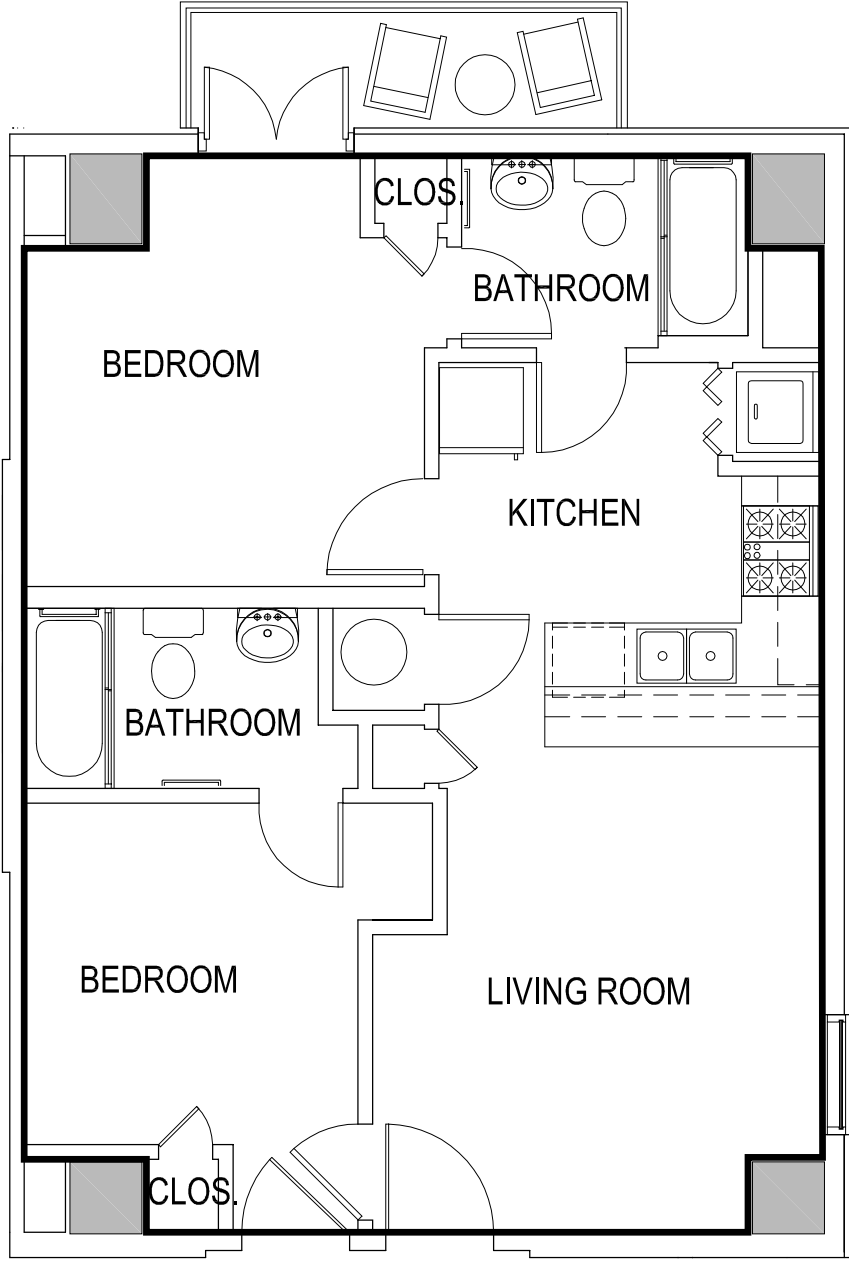

UNIT 309

*Room configuration, dimensions, and area tabulations reflect final design intent and do not reflect final constructed condition.

TWO BEDROOM UNIT

AREA=756.69 SQ FT

GAMEDAY ATHENS
ATHENS, GEORGIA