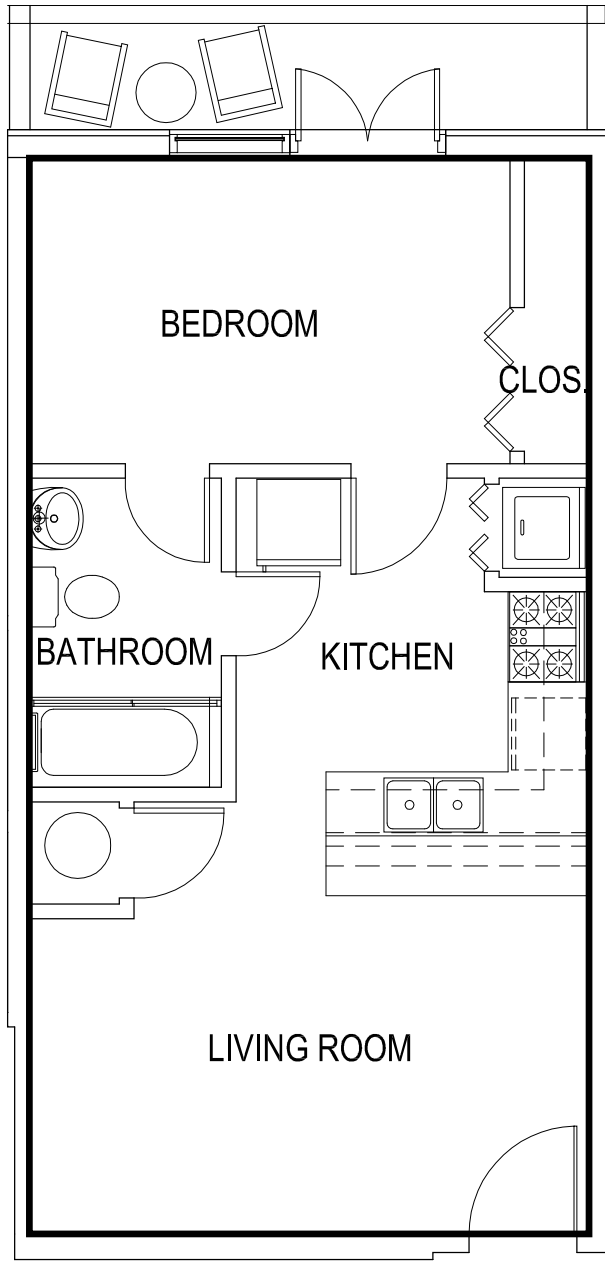

UNIT 807

*Room configuration, dimensions, and area tabulations reflect final design intent and do not reflect final constructed condition.

ONE BEDROOM UNIT

AREA= 464.34 SQ FT

**GAMEDAY ATHENS
ATHENS, GEORGIA**