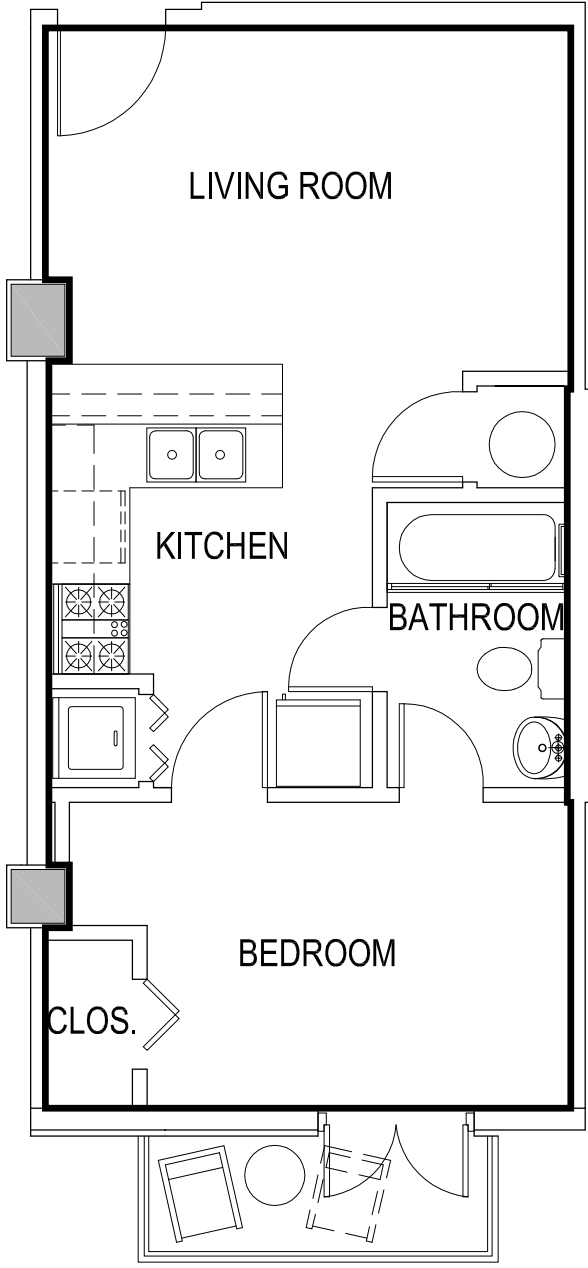

UNIT 518

*Room configuration, dimensions, and area tabulations reflect final design intent and do not reflect final constructed condition.

ONE BEDROOM UNIT

A scale bar with markings at 0, 1', 2', 5', and 10'.

AREA=432.76 SQ FT

GAMEDAY ATHENS
ATHENS, GEORGIA