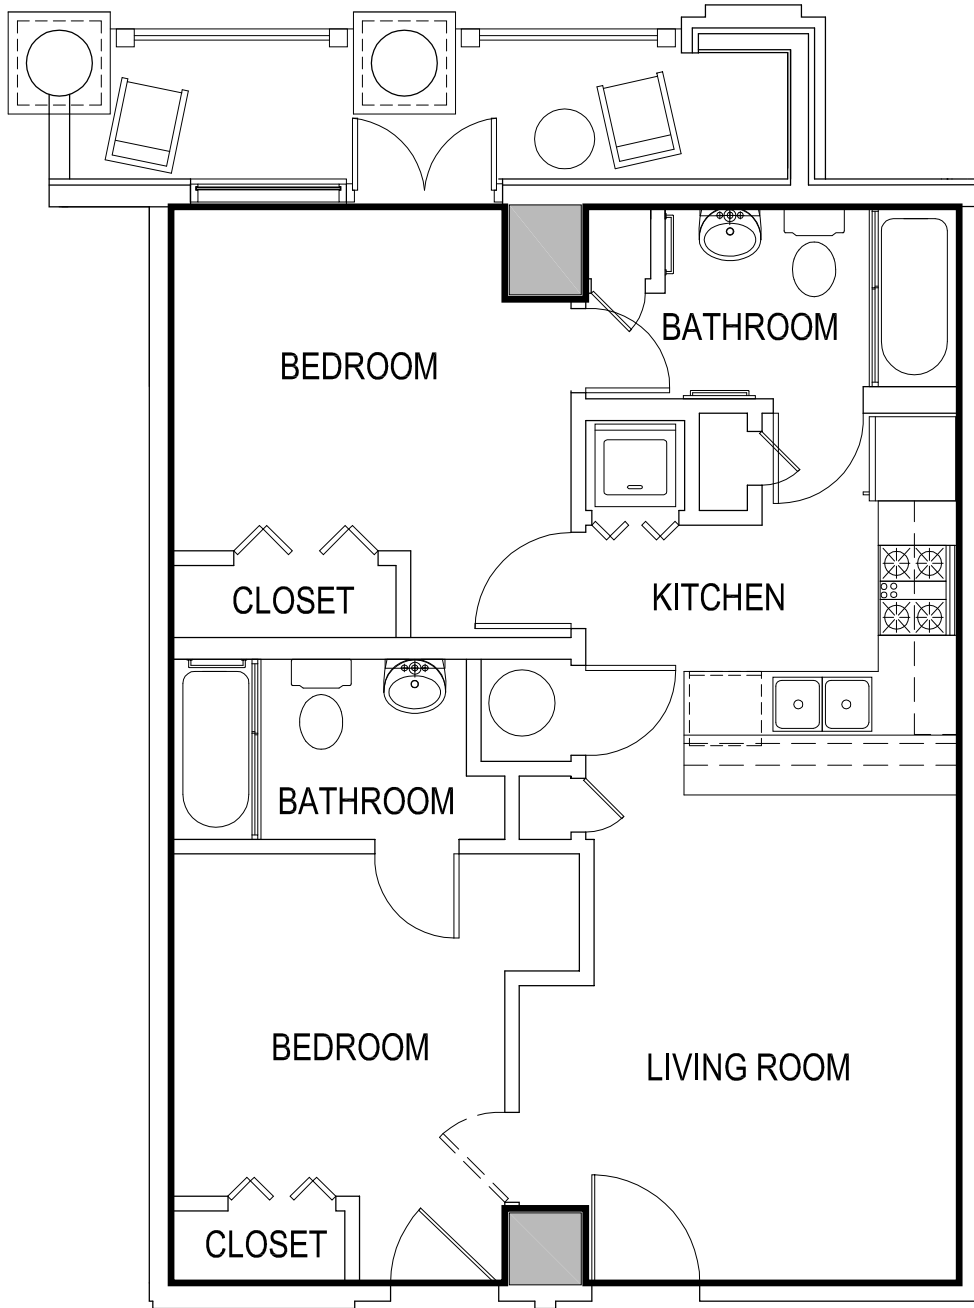

UNIT 707

*Room configuration, dimensions, and area tabulations reflect final design intent and do not reflect final constructed condition.

TWO BEDROOM UNIT

AREA= 644.14 SQ FT

GAMEDAY ATHENS
ATHENS, GEORGIA