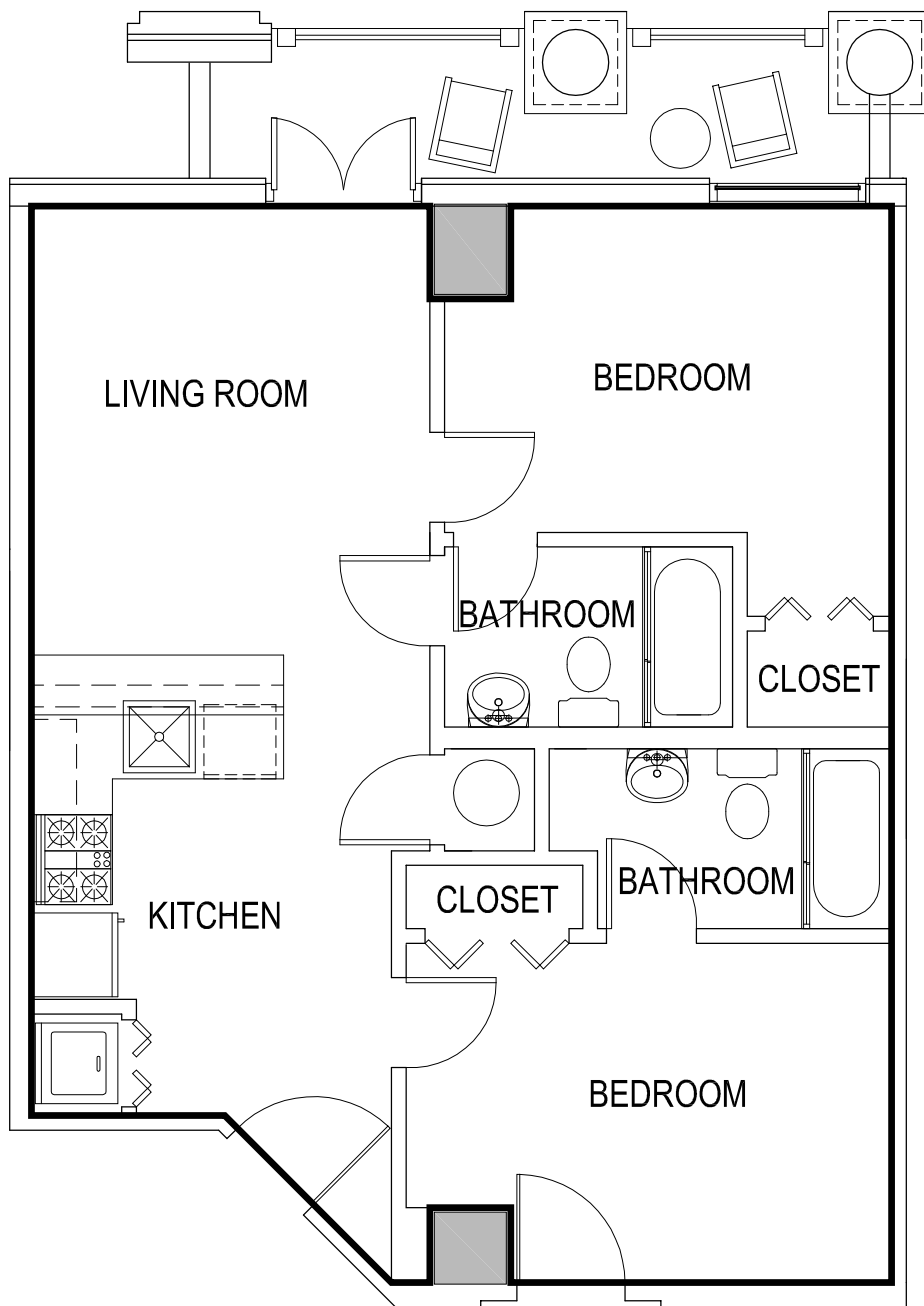

UNIT 710

*Room configuration, dimensions, and area tabulations reflect final design intent and do not reflect final constructed condition.

TWO BEDROOM UNIT	AREA= 668.02 SQ FT	GAMEDAY ATHENS ATHENS, GEORGIA