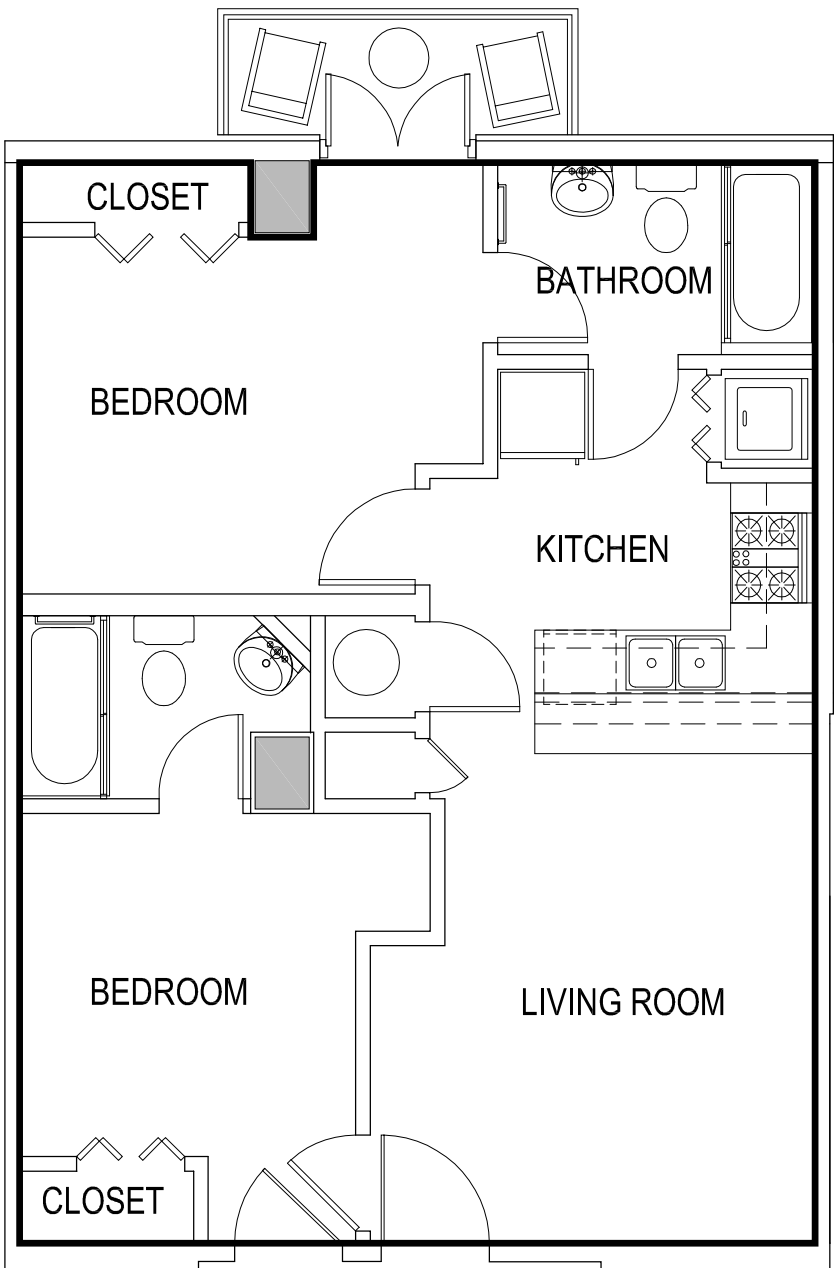

UNIT 621

*Room configuration, dimensions, and area tabulations reflect final design intent and do not reflect final constructed condition.

TWO BEDROOM UNIT

AREA=659.42 SQ FT

GAMEDAY ATHENS
ATHENS, GEORGIA