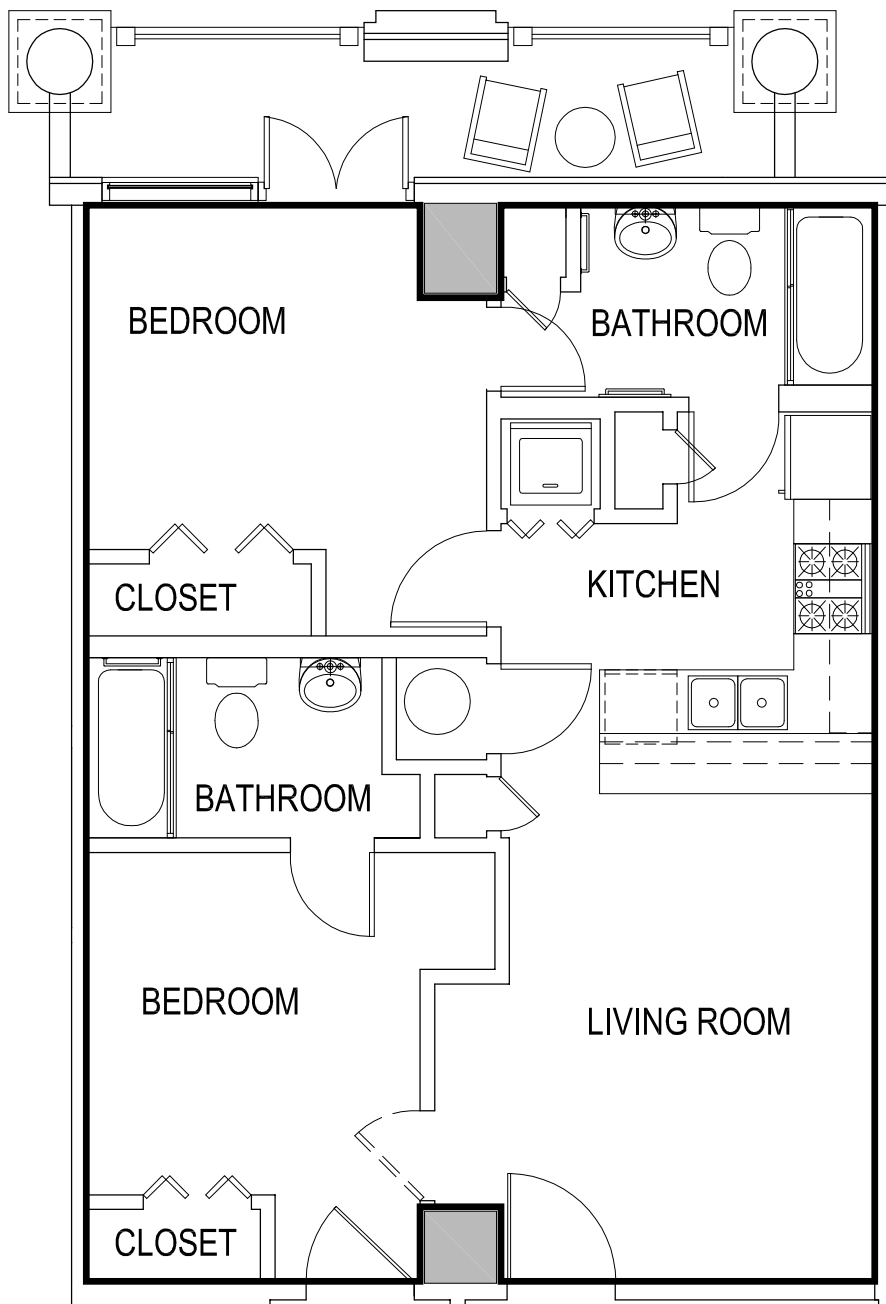

UNIT 709

*Room configuration, dimensions, and area tabulations reflect final design intent and do not reflect final constructed condition.

TWO BEDROOM UNIT

AREA = 644.15 SQ FT

GAMEDAY ATHENS
ATHENS, GEORGIA