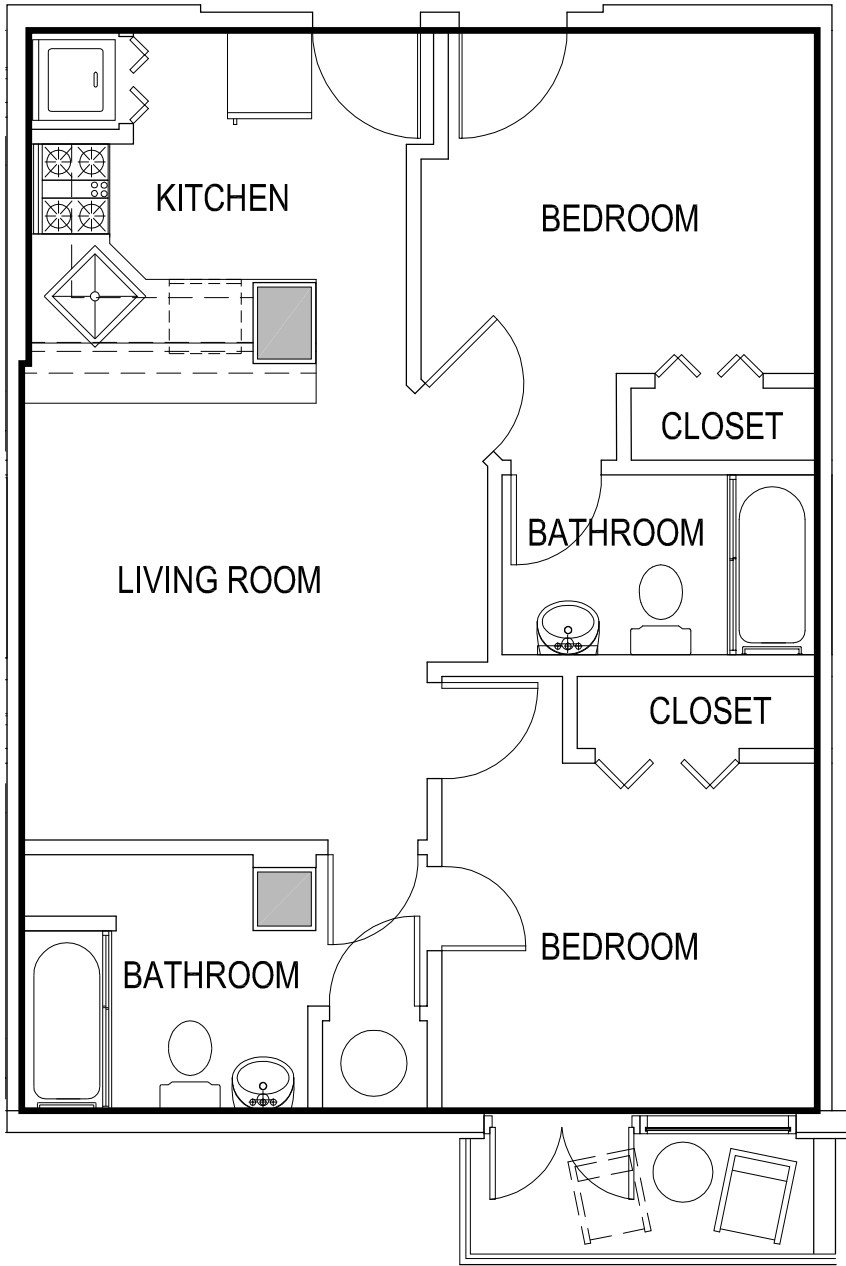

UNIT 720

*Room configuration, dimensions, and area tabulations reflect final design intent and do not reflect final constructed condition.

TWO BEDROOM UNIT

AREA=661.21 SQ FT

GAMEDAY ATHENS
ATHENS, GEORGIA