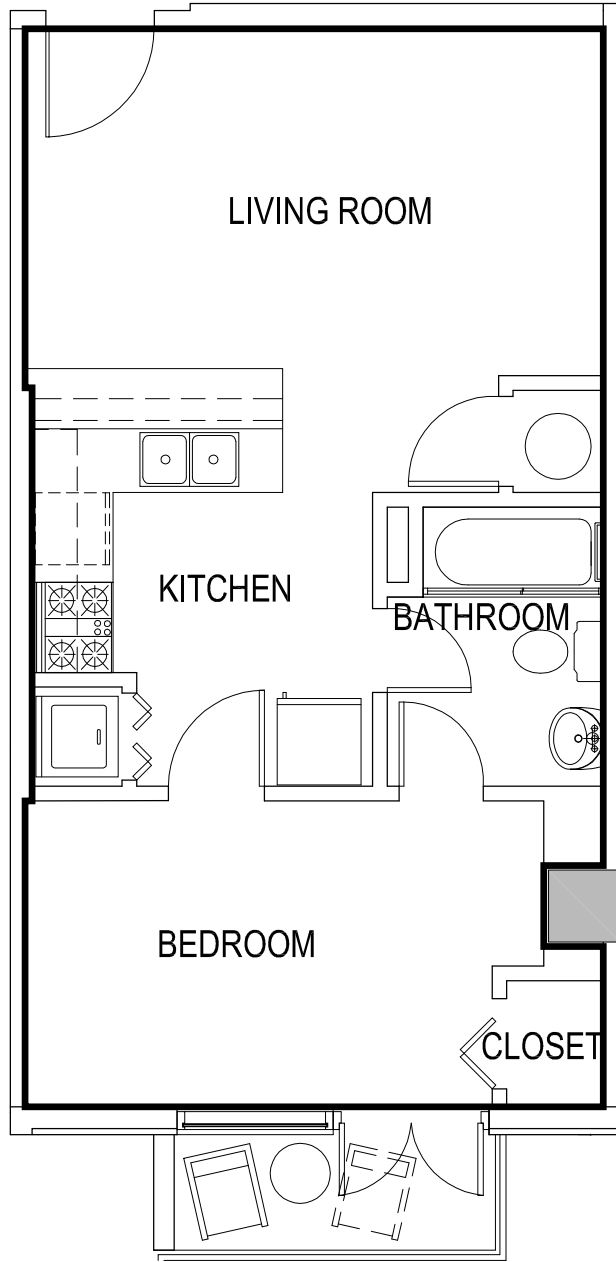

UNIT 708

*Room configuration, dimensions, and area tabulations reflect final design intent and do not reflect final constructed condition.

ONE BEDROOM UNIT	AREA= 474.88 SQ FT	GAMEDAY ATHENS ATHENS, GEORGIA