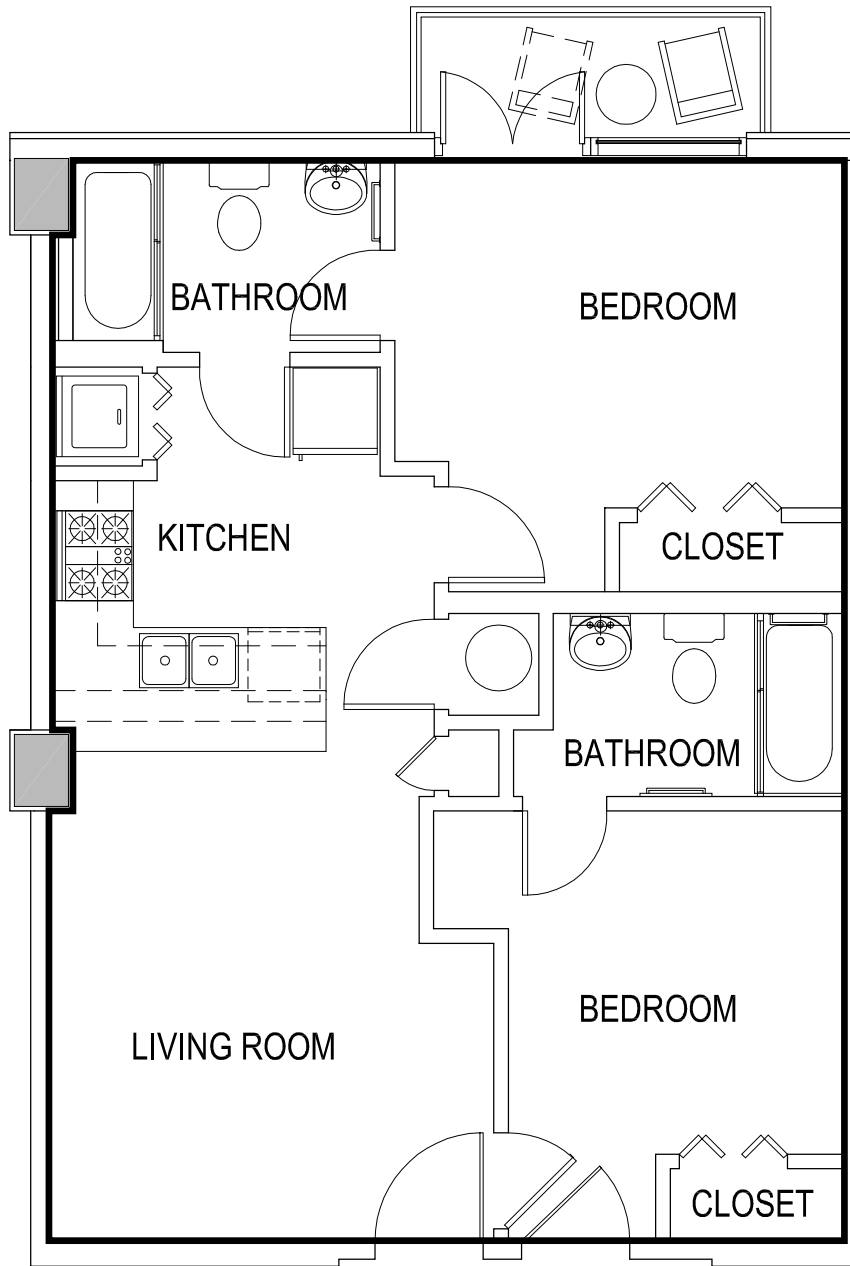

UNIT 615

*Room configuration, dimensions, and area tabulations reflect final design intent and do not reflect final constructed condition.

TWO BEDROOM UNIT

AREA=658.78 SQ FT

GAMEDAY ATHENS
ATHENS, GEORGIA