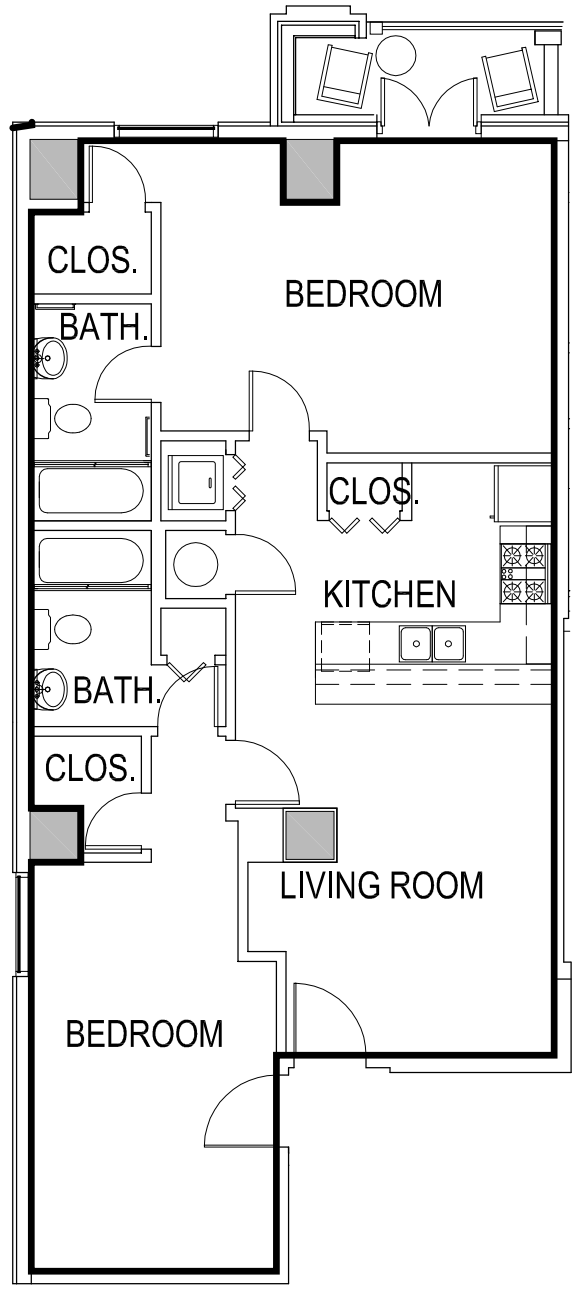

UNIT 308

*Room configuration, dimensions, and area tabulations reflect final design intent and do not reflect final constructed condition.

TWO BEDROOM UNIT 	AREA=905.42 SQ FT	GAMEDAY ATHENS ATHENS, GEORGIA