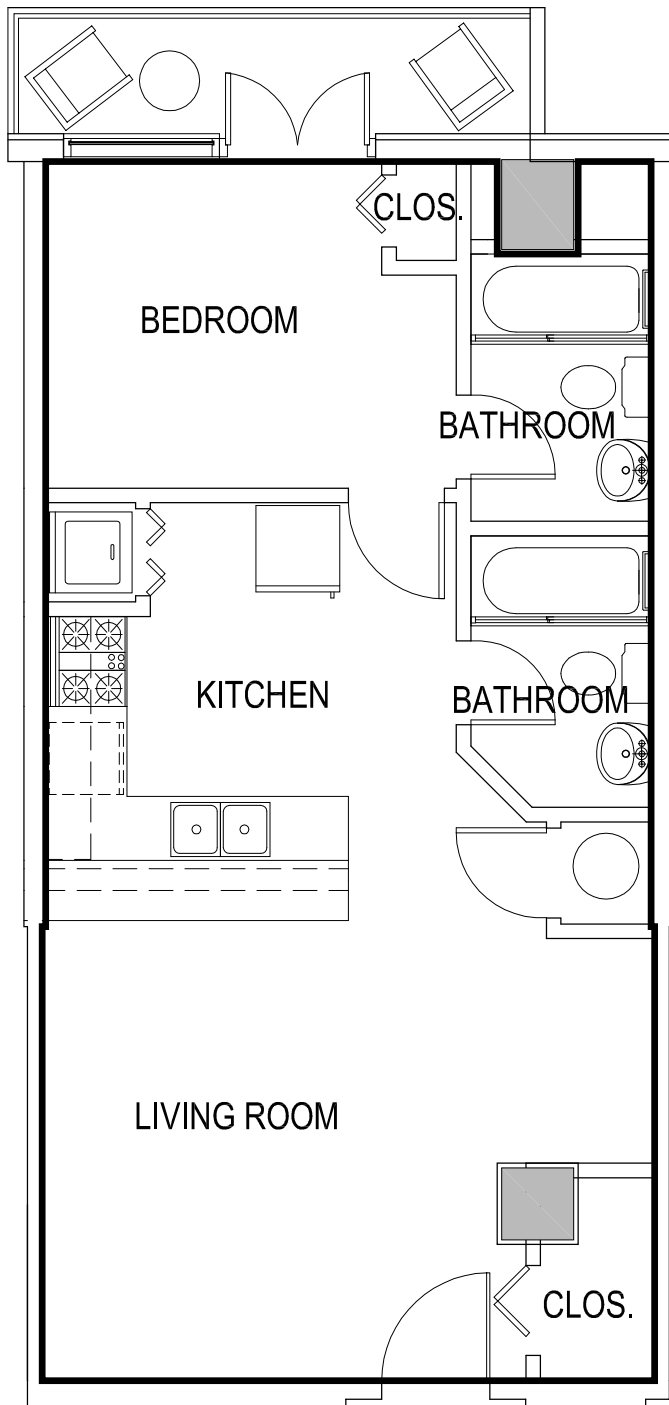

UNIT 201

*Room configuration, dimensions, and area tabulations reflect final design intent and do not reflect final constructed condition.

ONE BEDROOM UNIT

AREA= 568.66 SQ FT

GAMEDAY ATHENS
ATHENS, GEORGIA

UNIT 202

*Room configuration, dimensions, and area tabulations reflect final design intent and do not reflect final constructed condition.

ONE BEDROOM UNIT

AREA=566.06 SQ FT

GAMEDAY ATHENS
ATHENS, GEORGIA