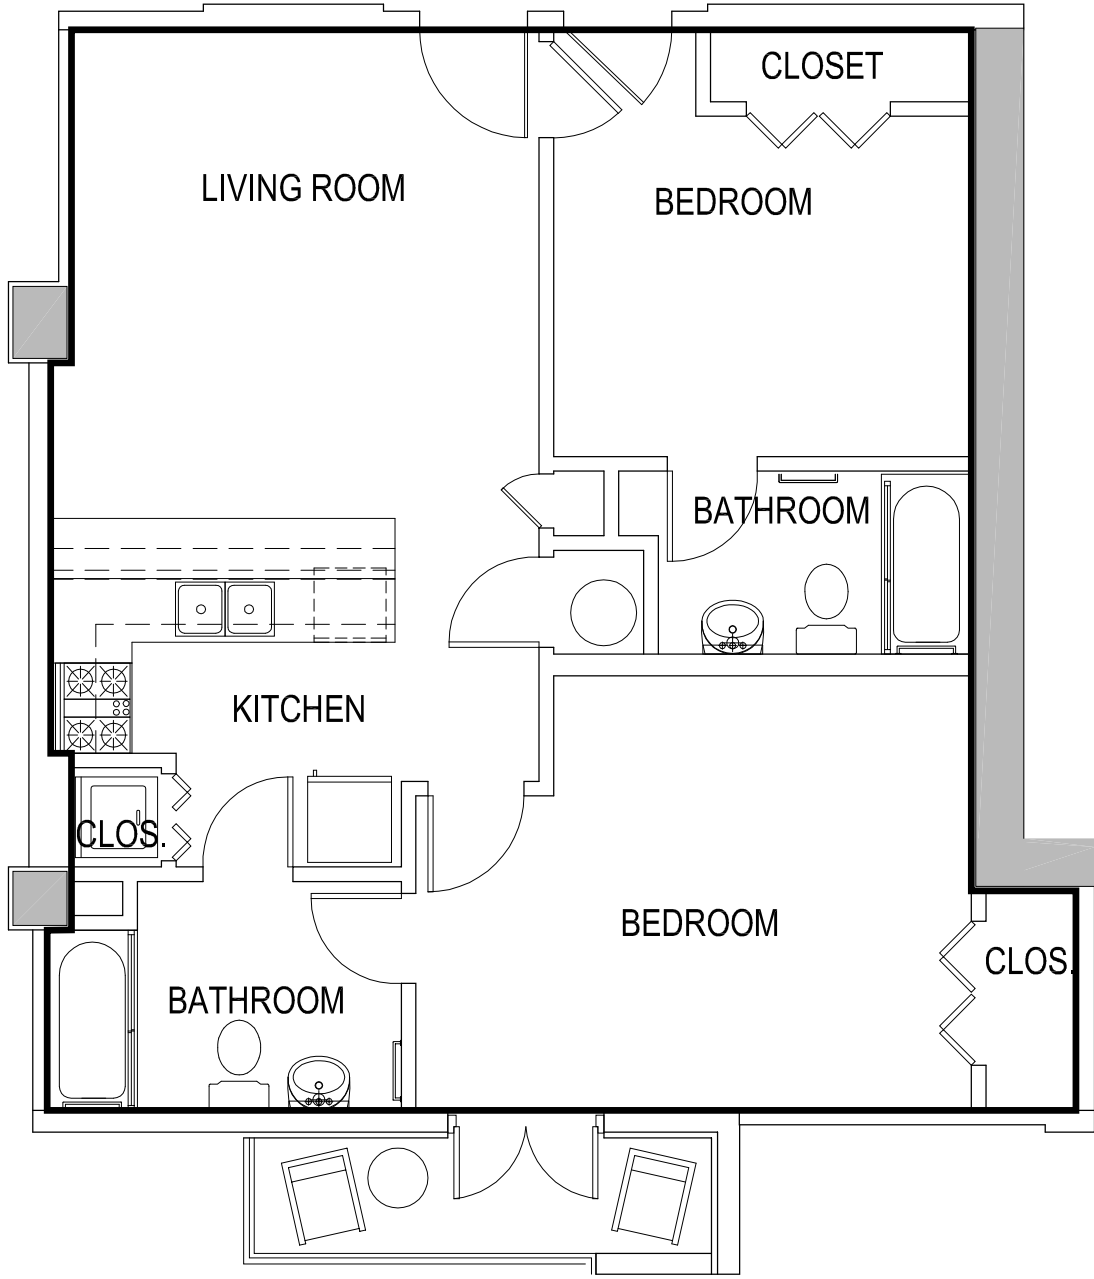

UNIT 614

*Room configuration, dimensions, and area tabulations reflect final design intent and do not reflect final constructed condition.

TWO BEDROOM UNIT

AREA=777.54 SQ FT

GAMEDAY ATHENS
ATHENS, GEORGIA