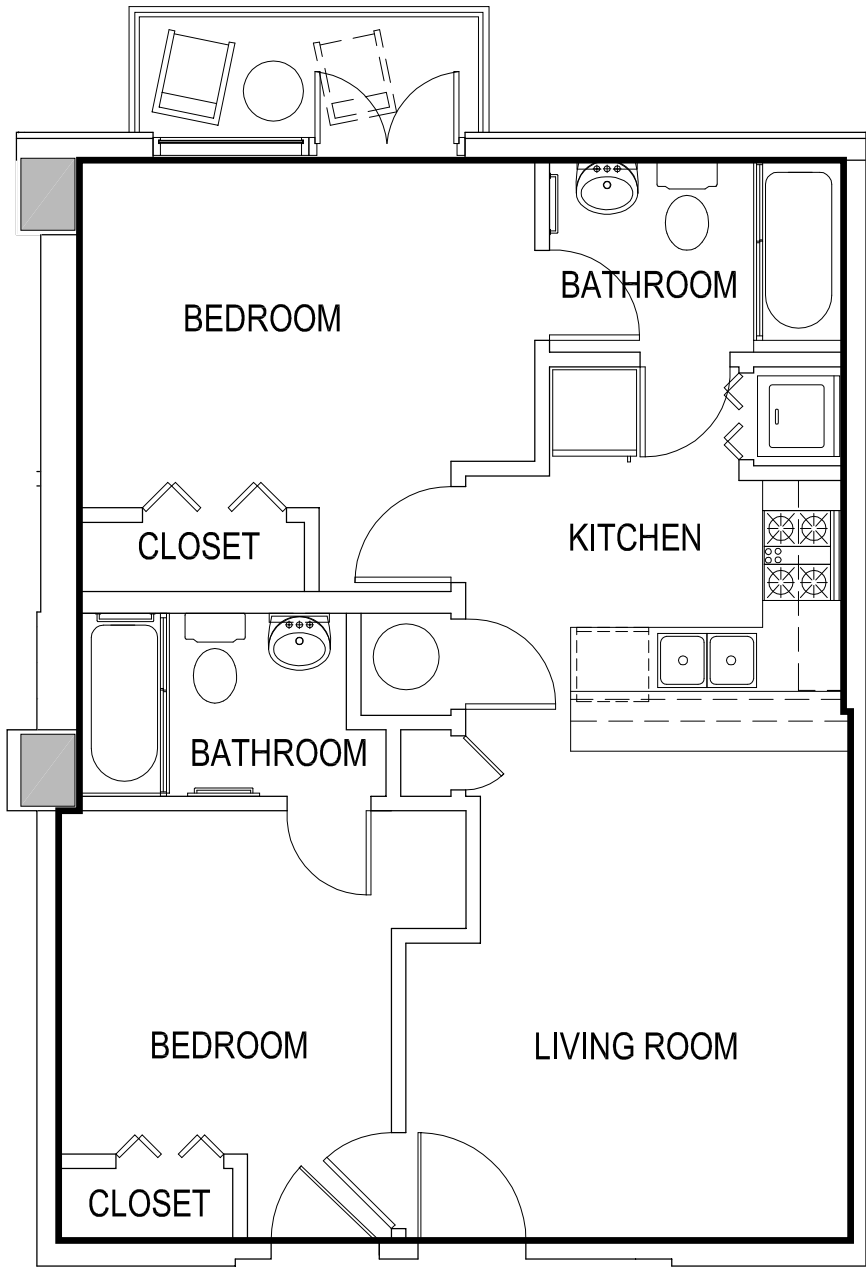

UNIT 623

*Room configuration, dimensions, and area tabulations reflect final design intent and do not reflect final constructed condition.

TWO BEDROOM UNIT

AREA=646.72 SQ FT

GAMEDAY ATHENS
ATHENS, GEORGIA