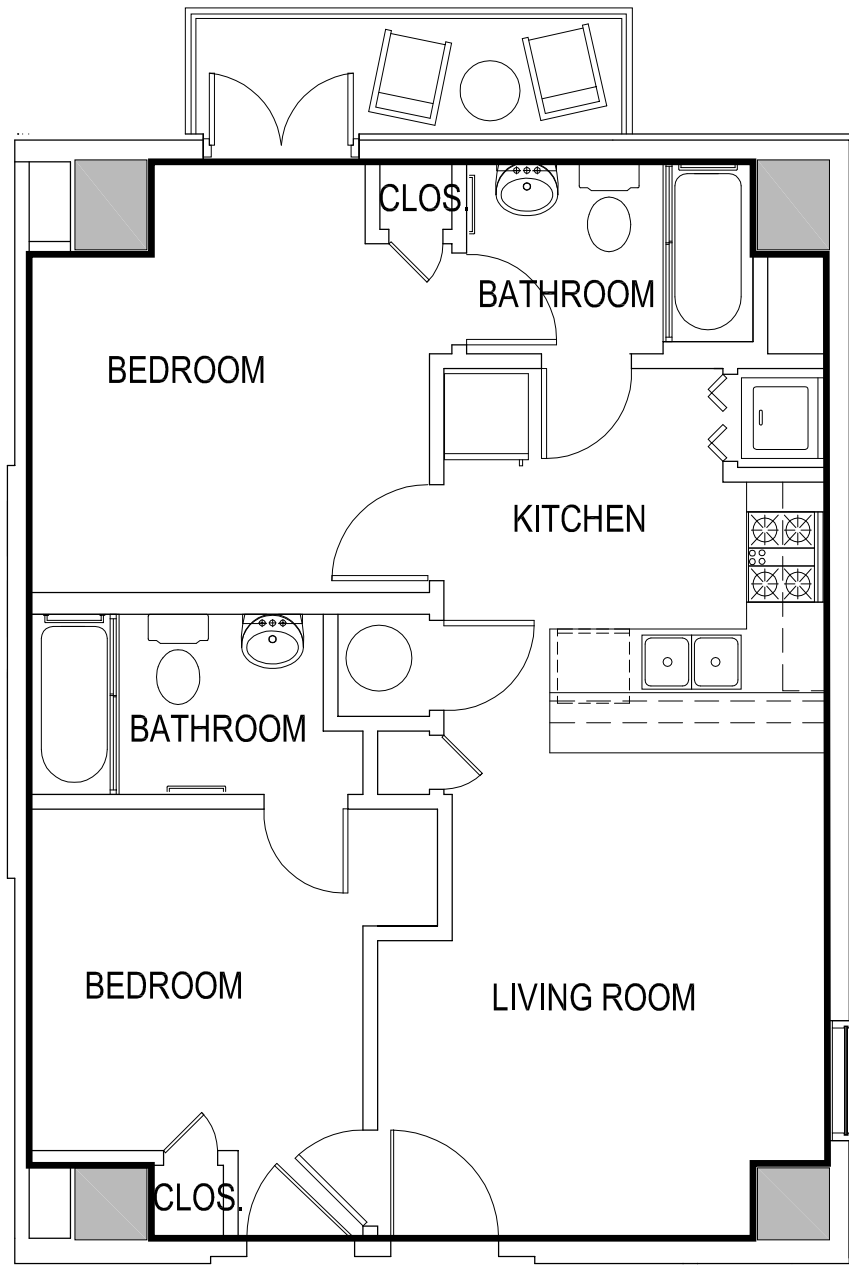

UNIT 501

*Room configuration, dimensions, and area tabulations reflect final design intent and do not reflect final constructed condition.

TWO BEDROOM UNIT

AREA=637.25 SQ FT

GAMEDAY ATHENS
ATHENS, GEORGIA