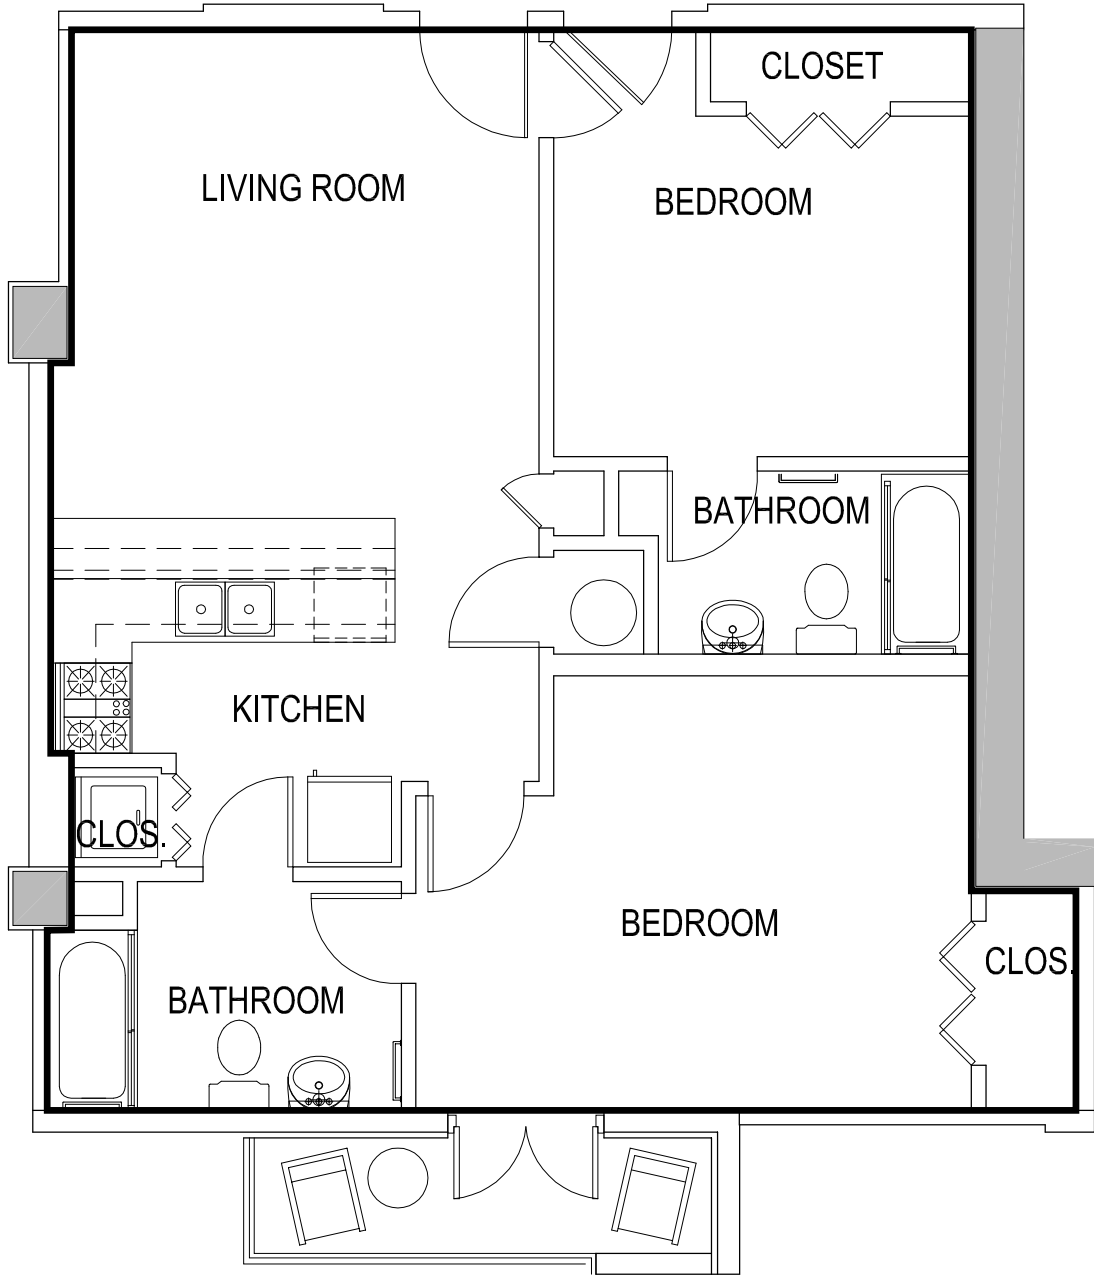

UNIT 714

*Room configuration, dimensions, and area tabulations reflect final design intent and do not reflect final constructed condition.

TWO BEDROOM UNIT

AREA=777.54 SQ FT

GAMEDAY ATHENS
ATHENS, GEORGIA