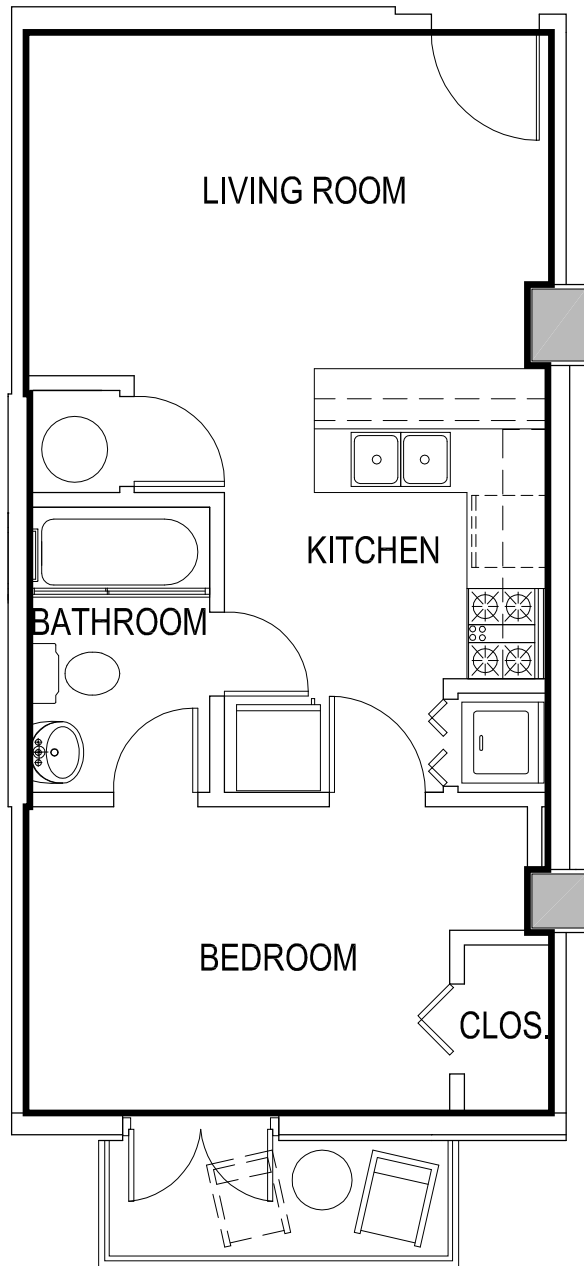

UNIT 516

*Room configuration, dimensions, and area tabulations reflect final design intent and do not reflect final constructed condition.

ONE BEDROOM UNIT

AREA=432.76 SQ FT

GAMEDAY ATHENS
ATHENS, GEORGIA