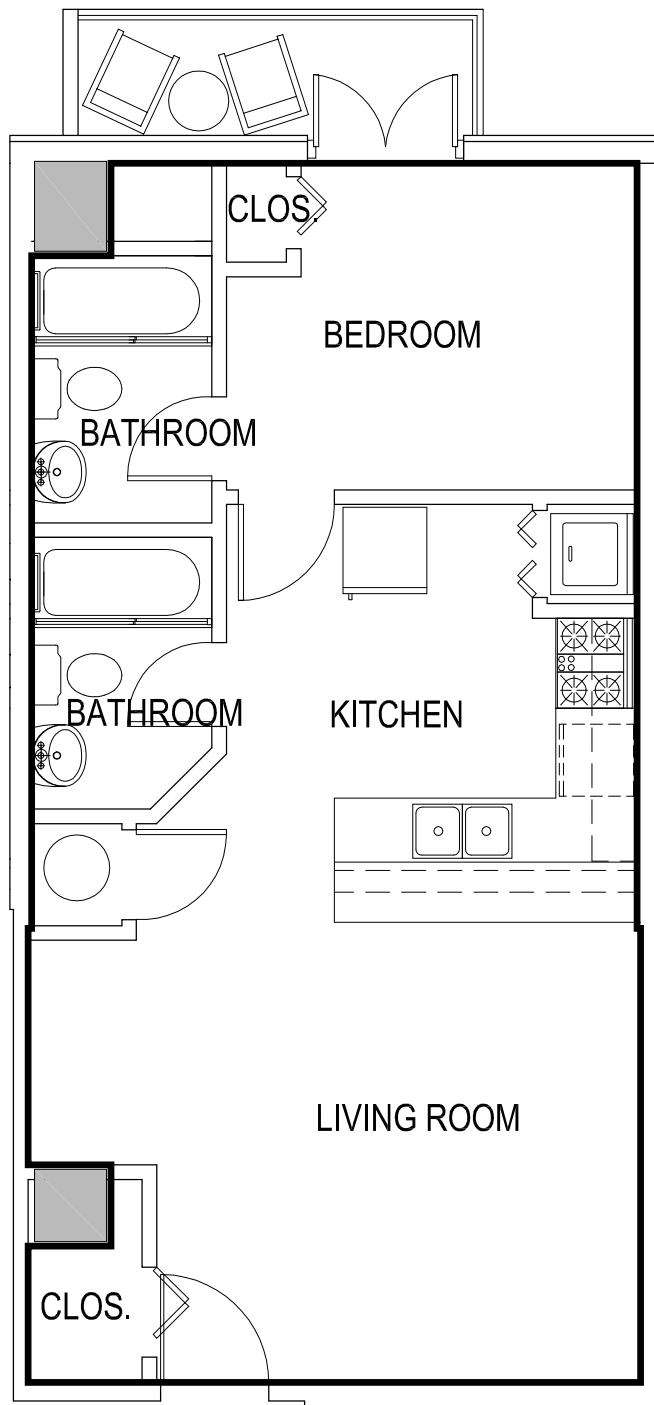

UNIT 202

*Room configuration, dimensions, and area tabulations reflect final design intent and do not reflect final constructed condition.

ONE BEDROOM UNIT

AREA=566.06 SQ FT

GAMEDAY ATHENS
ATHENS, GEORGIA