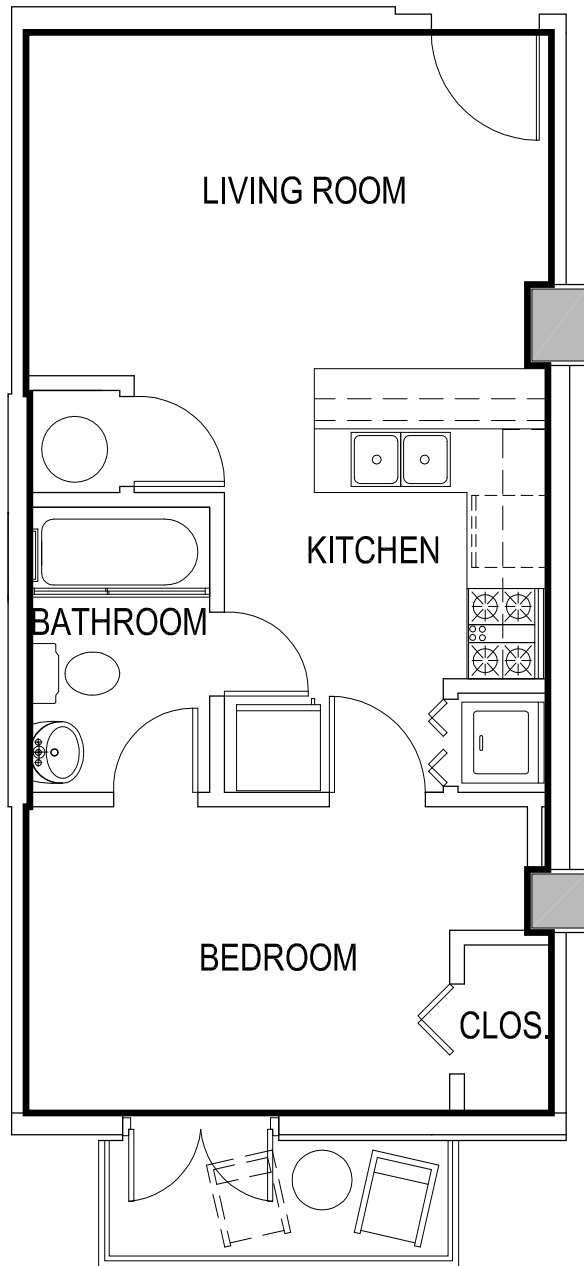

UNIT 528

*Room configuration, dimensions, and area tabulations reflect final design intent and do not reflect final constructed condition.

ONE BEDROOM UNIT

AREA=432.76 SQ FT

GAMEDAY ATHENS
ATHENS, GEORGIA