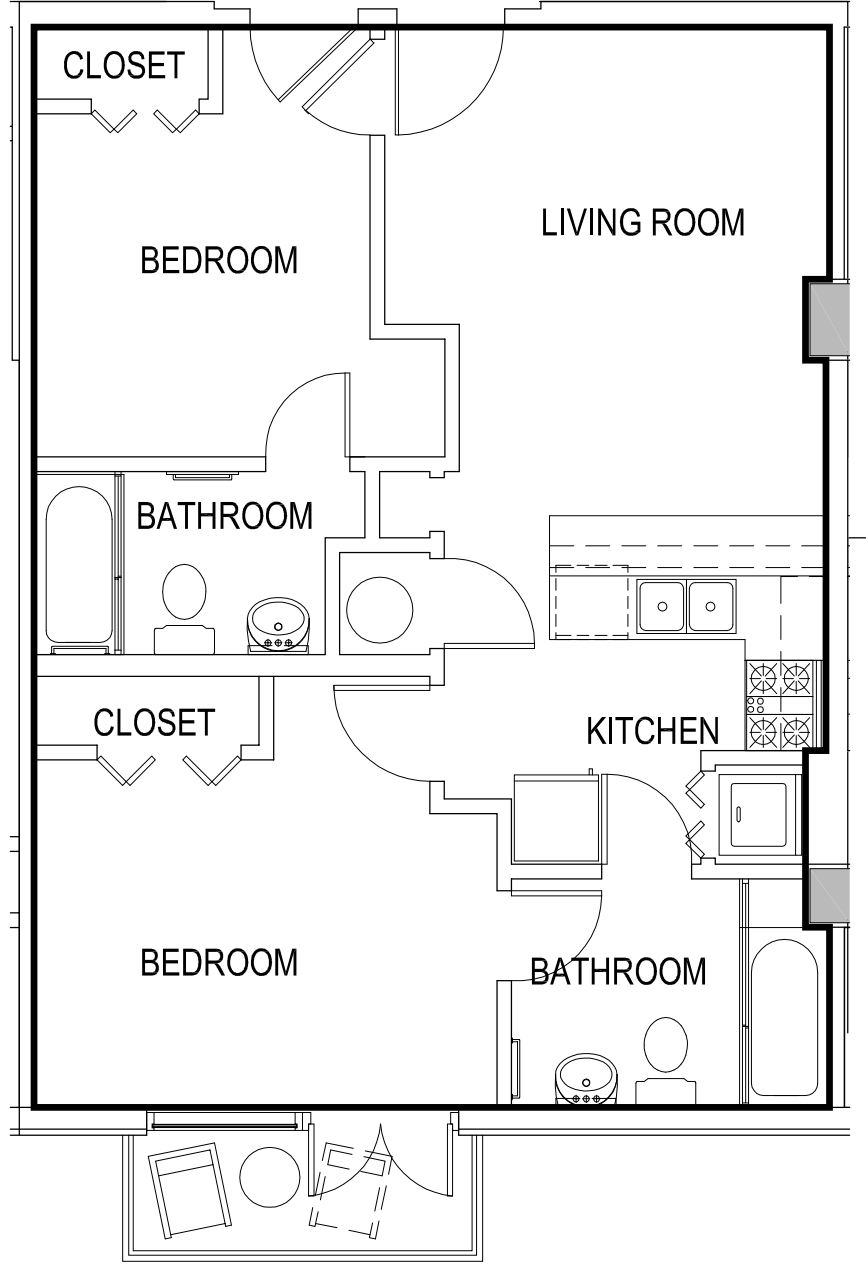

UNIT 812

*Room configuration, dimensions, and area tabulations reflect final design intent and do not reflect final constructed condition.

TWO BEDROOM UNIT

AREA= 657.13 SQ FT

GAMEDAY ATHENS
ATHENS, GEORGIA