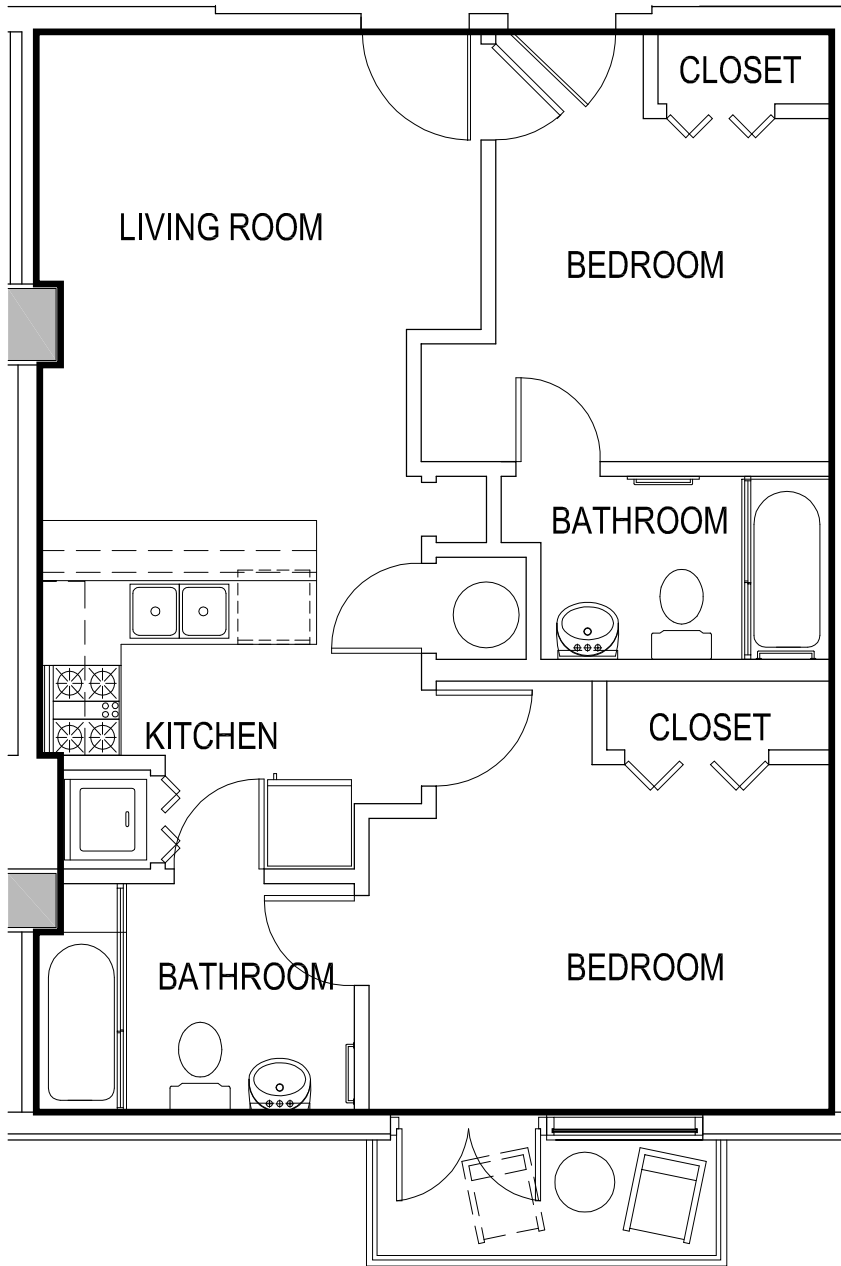

UNIT 818

*Room configuration, dimensions, and area tabulations reflect final design intent and do not reflect final constructed condition.

TWO BEDROOM UNIT

AREA= 657.15 SQ FT

GAMEDAY ATHENS
ATHENS, GEORGIA