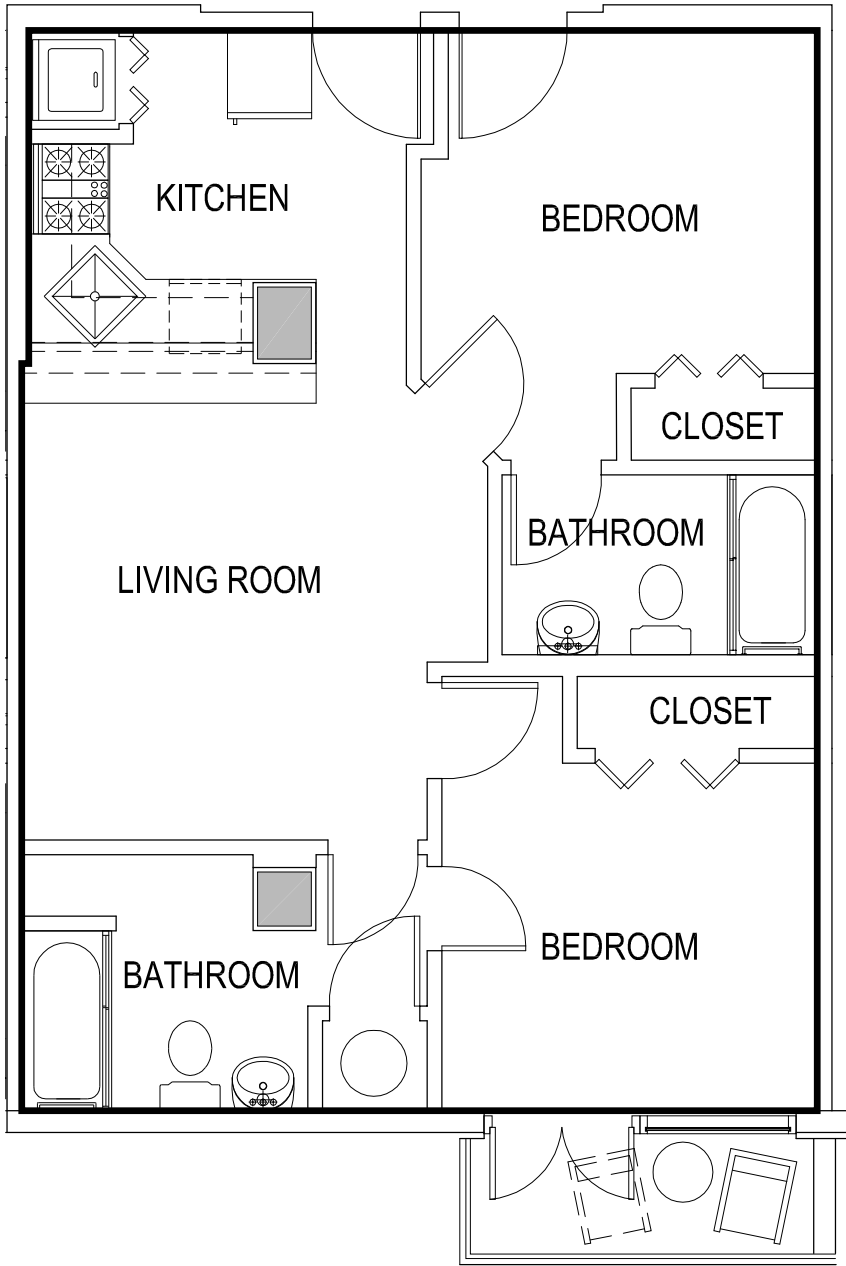

UNIT 620

*Room configuration, dimensions, and area tabulations reflect final design intent and do not reflect final constructed condition.

TWO BEDROOM UNIT

AREA=661.21 SQ FT

GAMEDAY ATHENS
ATHENS, GEORGIA