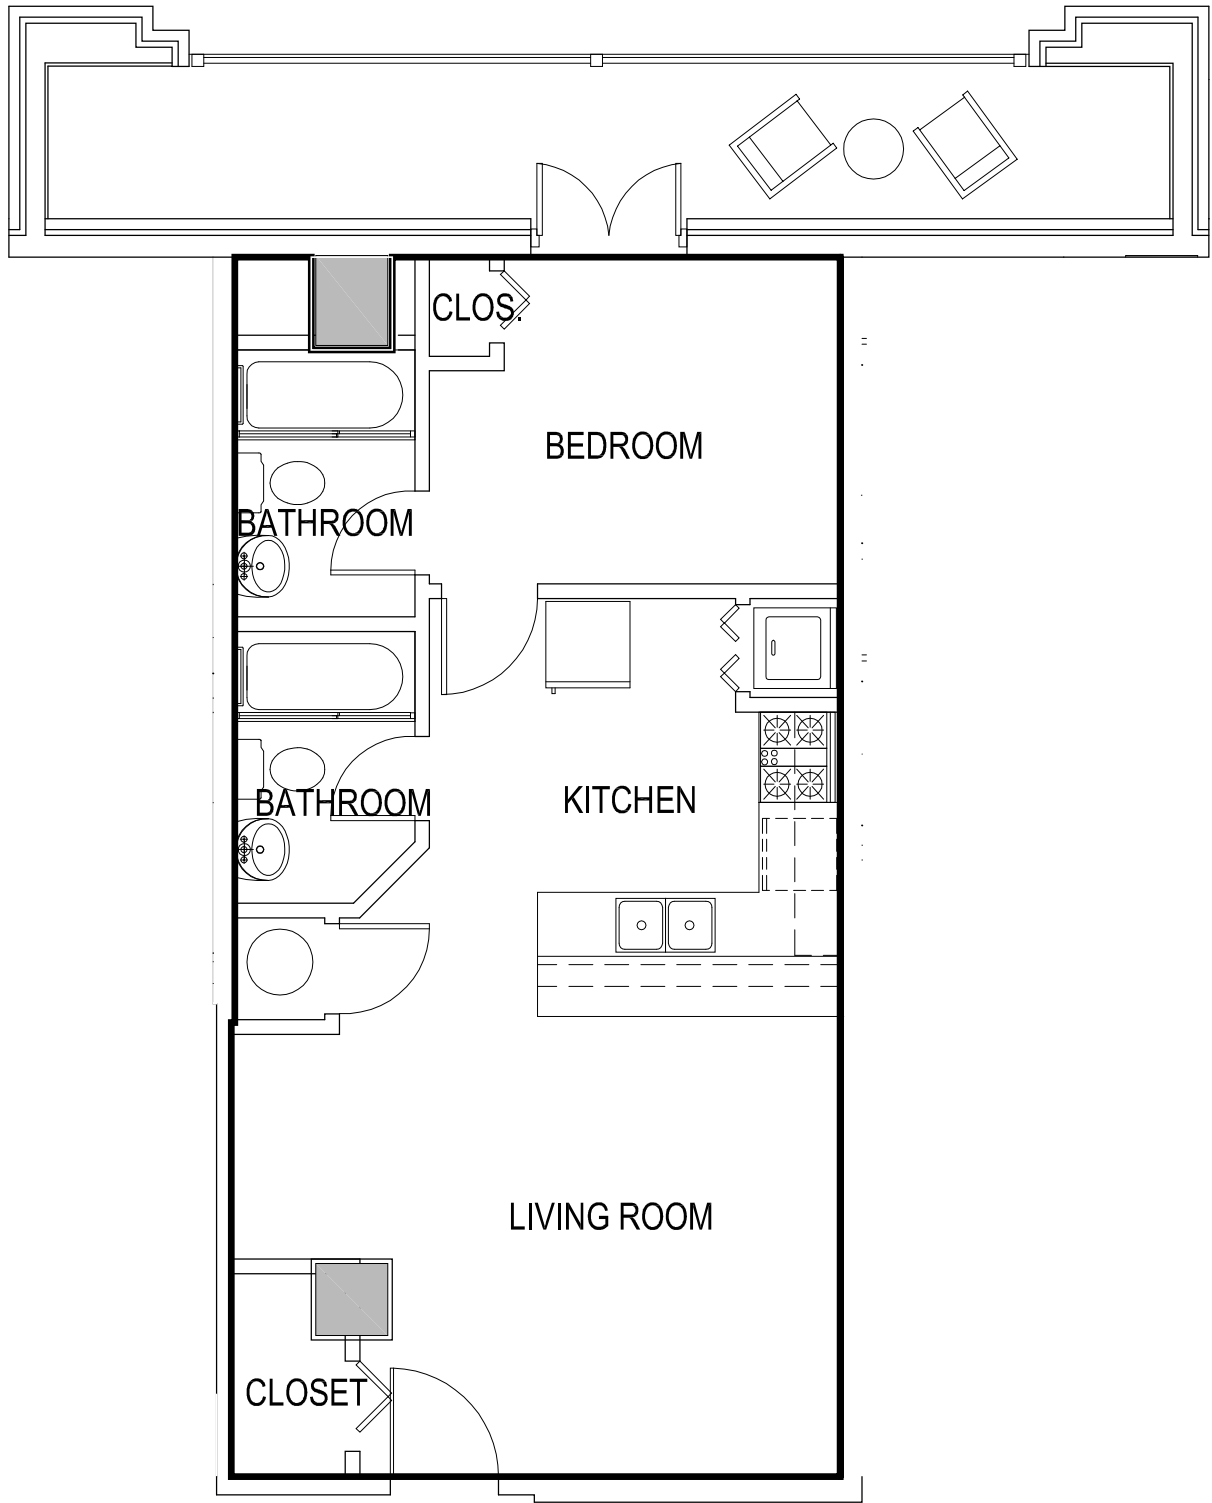

UNIT 206

*Room configuration, dimensions, and area tabulations reflect final design intent and do not reflect final constructed condition.

ONE BEDROOM UNIT

AREA=563.56 SQ FT

GAMEDAY ATHENS
ATHENS, GEORGIA