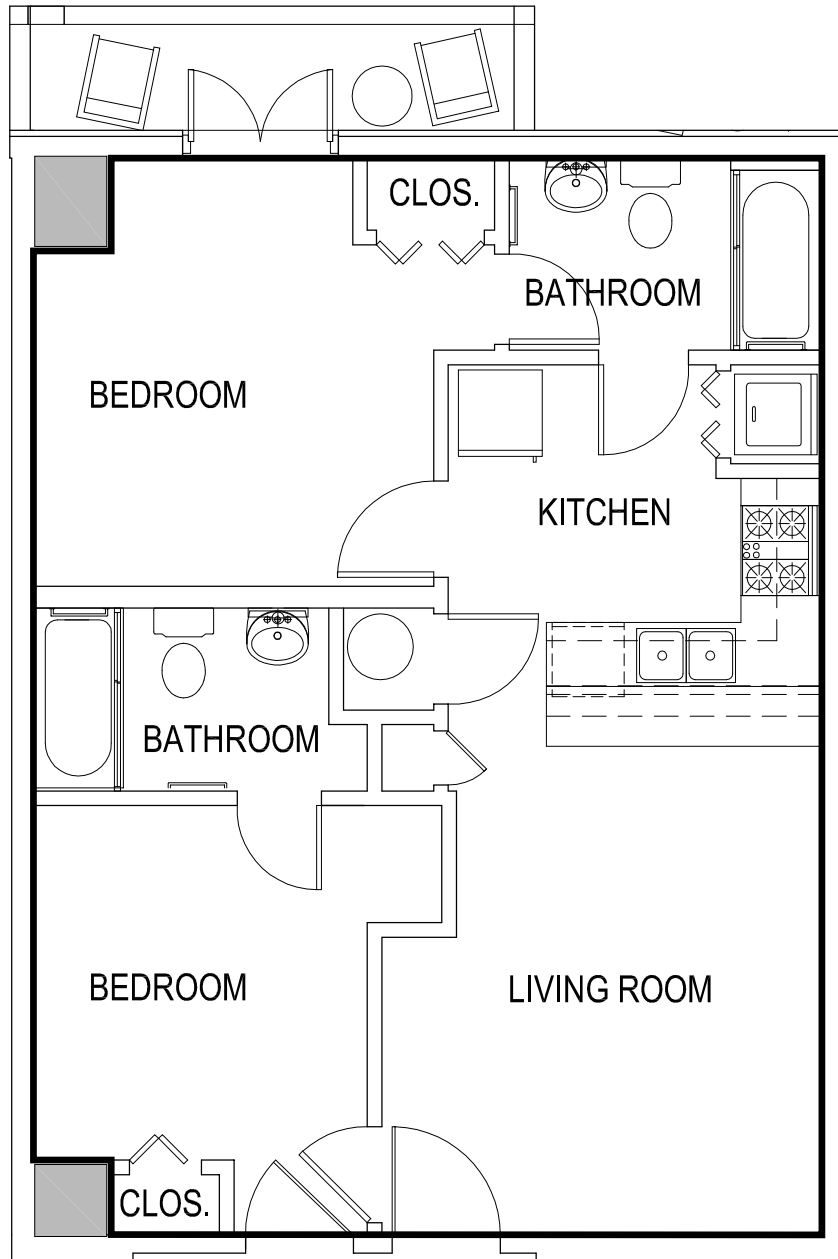

TWO BEDROOM UNIT

AREA= 644.60 SQ FT

GAMEDAY ATHENS
ATHENS, GEORGIA

UNIT 806

*Room configuration, dimensions, and area tabulations reflect final design intent and do not reflect final constructed condition.