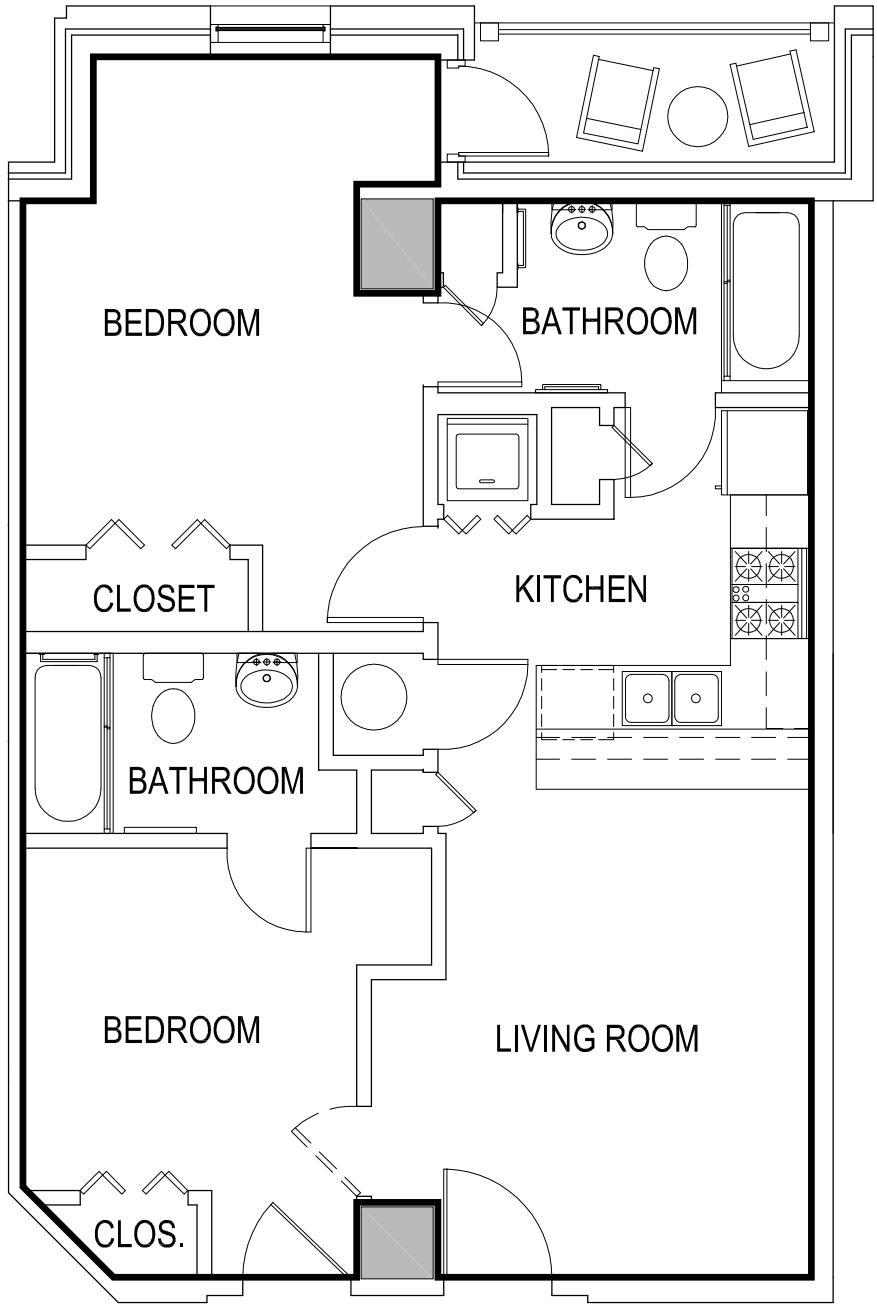

UNIT 510

*Room configuration, dimensions, and area tabulations reflect final design intent and do not reflect final constructed condition.

TWO BEDROOM UNIT

AREA=678.24 SQ FT

GAMEDAY ATHENS
ATHENS, GEORGIA