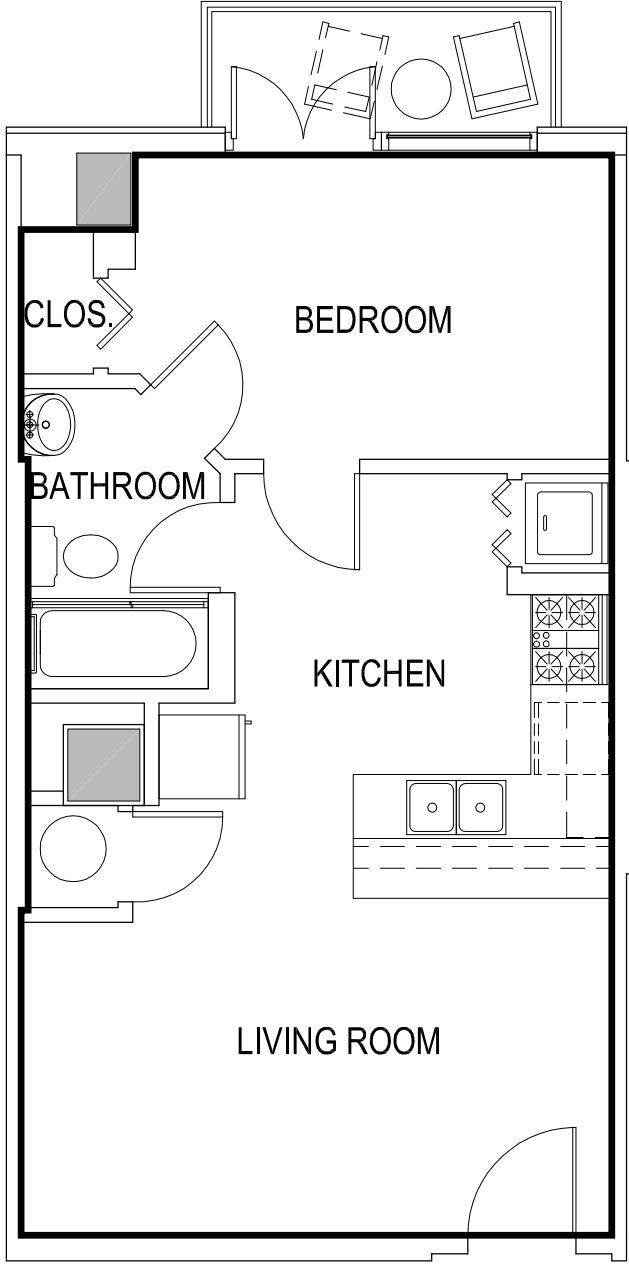

ONE BEDROOM UNIT

AREA= 485.66 SQ FT

GAMEDAY ATHENS
ATHENS, GEORGIA

UNIT 713

*Room configuration, dimensions, and area tabulations reflect final design intent and do not reflect final constructed condition.