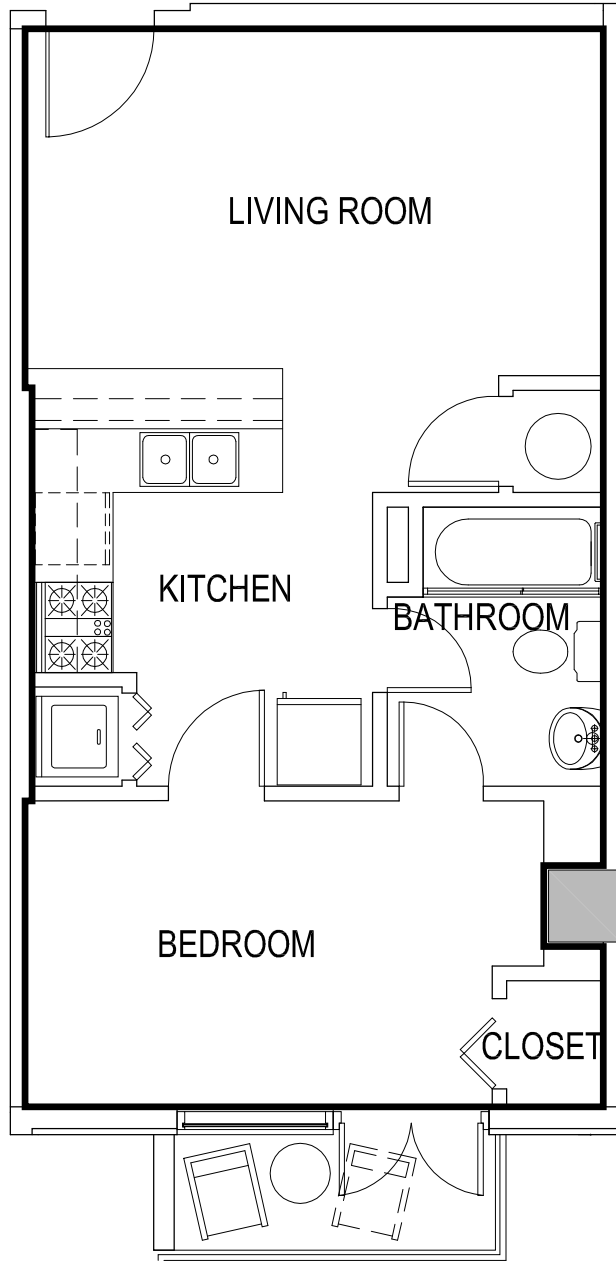

UNIT 608

*Room configuration, dimensions, and area tabulations reflect final design intent and do not reflect final constructed condition.

ONE BEDROOM UNIT

A scale bar with markings at 0, 1', 2', 5', and 10'.

AREA=474.88 SQ FT

GAMEDAY ATHENS
ATHENS, GEORGIA