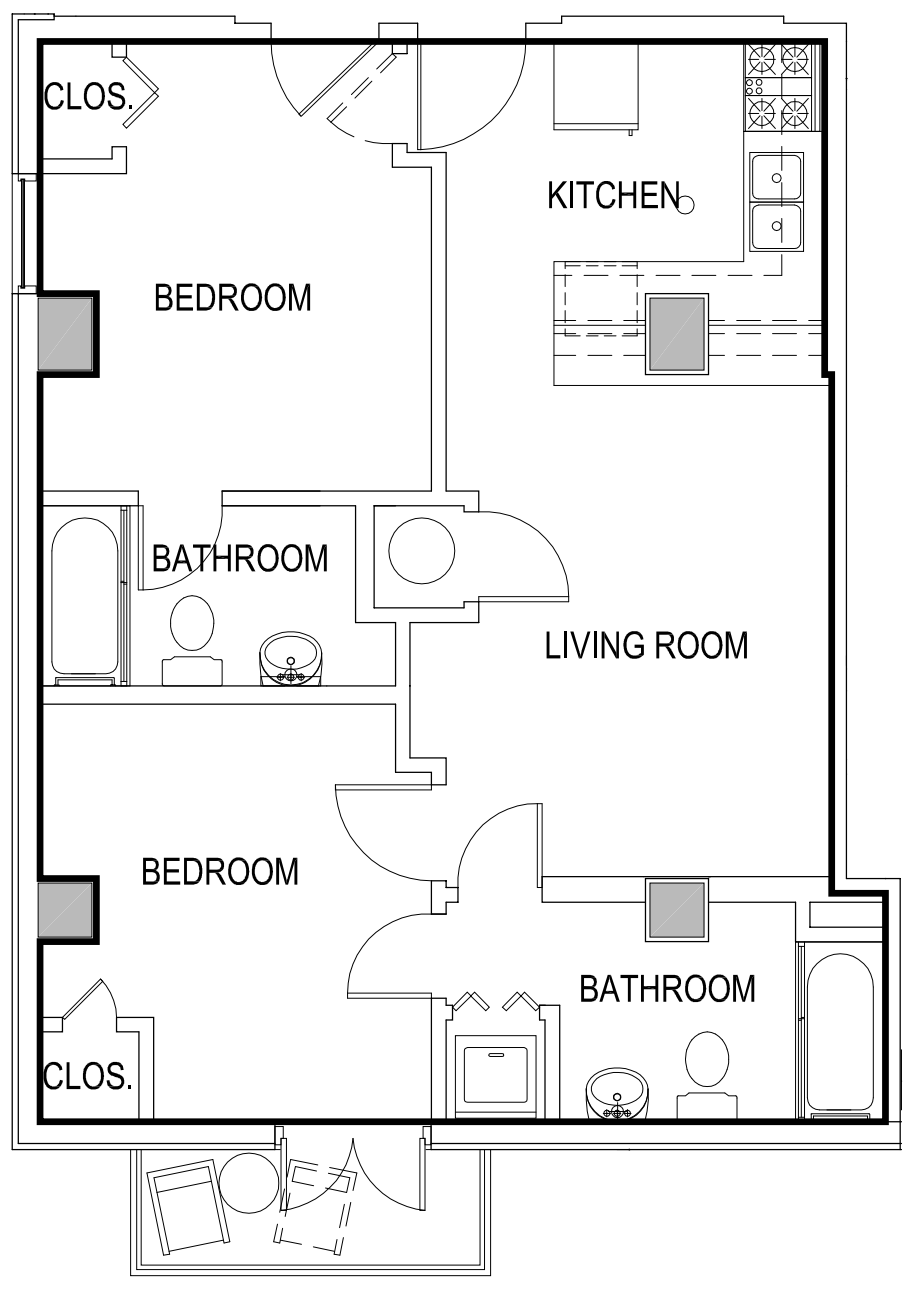

UNIT 822

*Room configuration, dimensions, and area tabulations reflect final design intent and do not reflect final constructed condition.

TWO BEDROOM UNIT

A scale bar with markings at 0, 1', 2', 5', and 10'.

AREA= 661.41 SQ FT

GAMEDAY ATHENS
ATHENS, GEORGIA