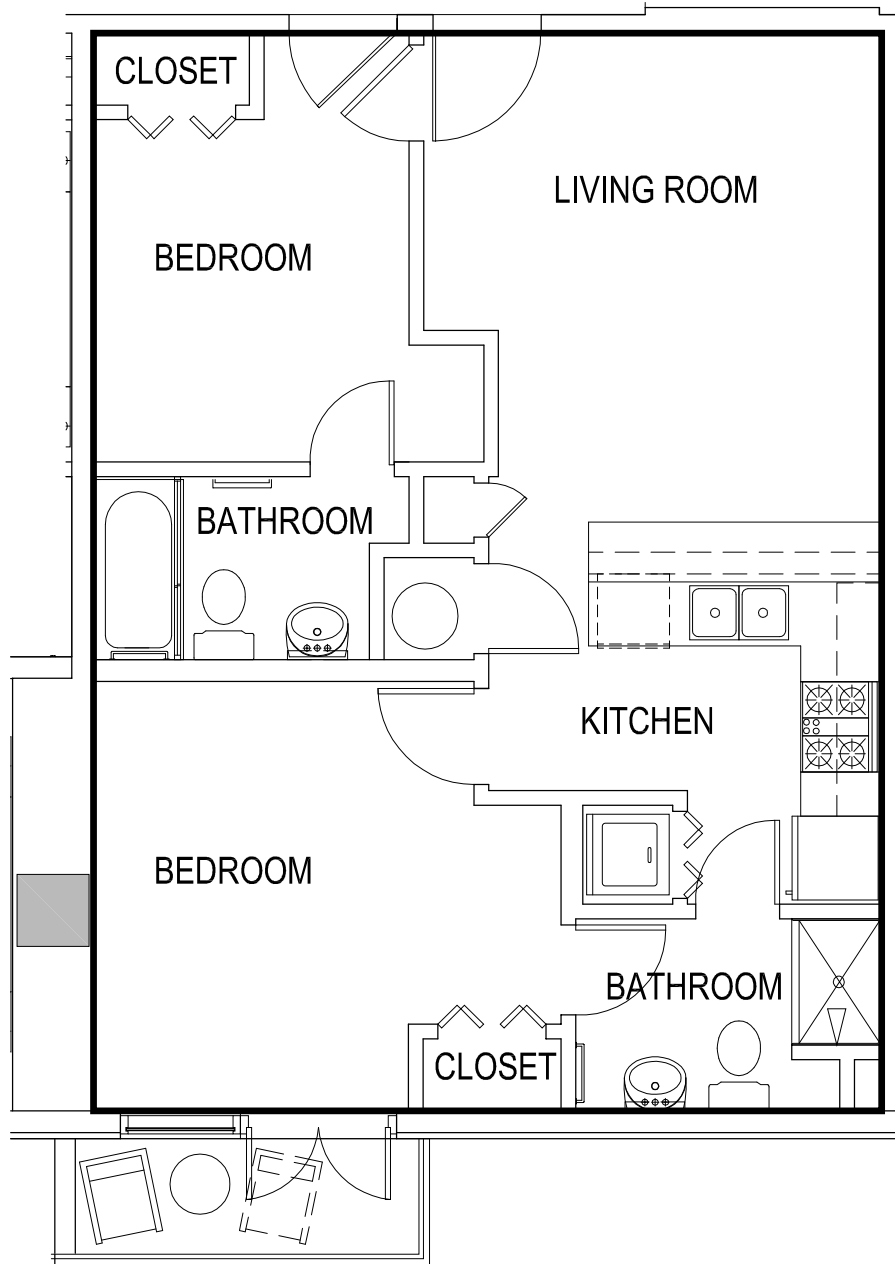

UNIT 704

*Room configuration, dimensions, and area tabulations reflect final design intent and do not reflect final constructed condition.

TWO BEDROOM UNIT

AREA= 655.49 SQ FT

GAMEDAY ATHENS
ATHENS, GEORGIA