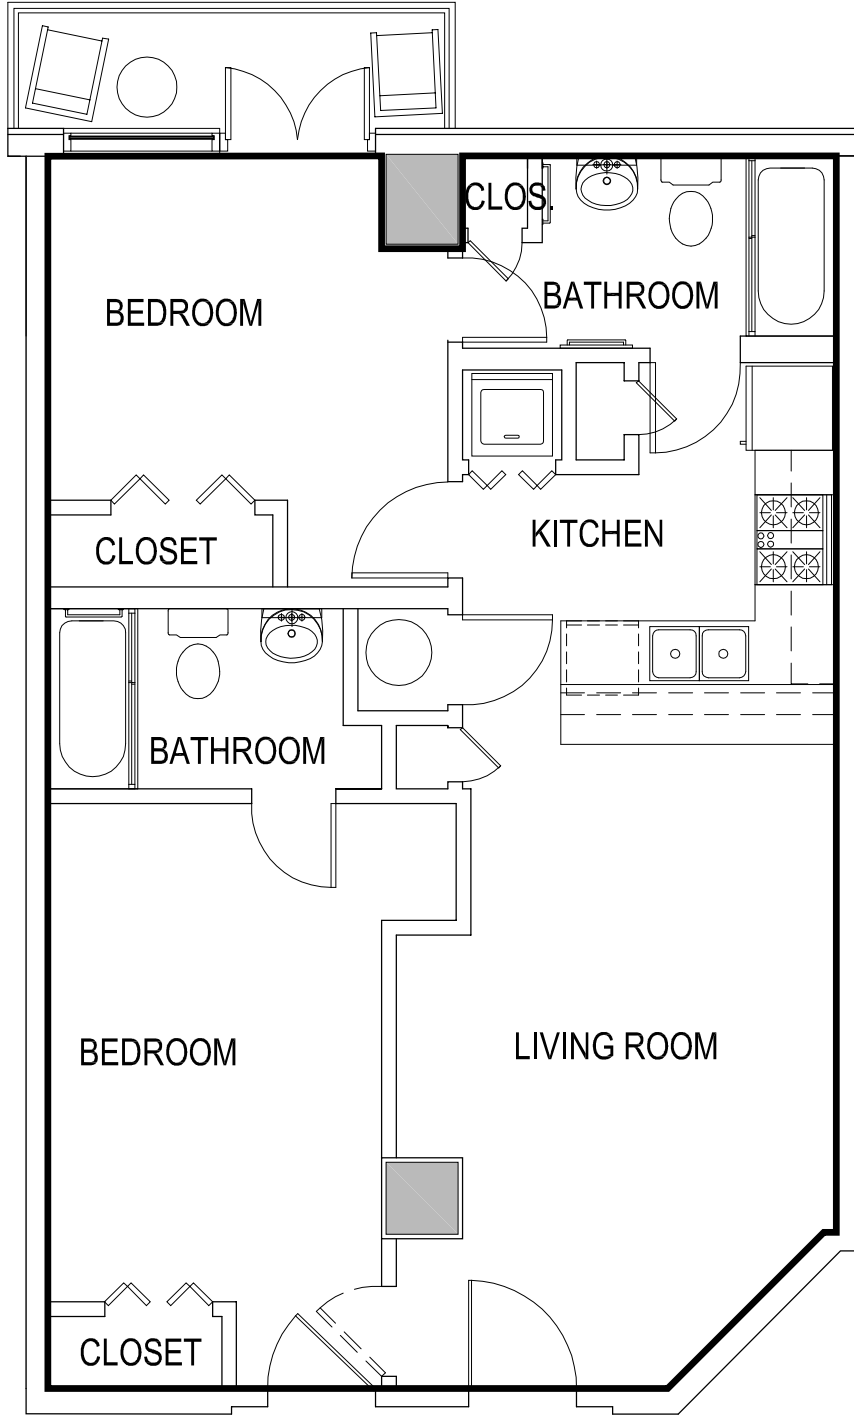

UNIT 402

*Room configuration, dimensions, and area tabulations reflect final design intent and do not reflect final constructed condition.

ONE BEDROOM UNIT

AREA=452.71 SQ FT

GAMEDAY ATHENS
ATHENS, GEORGIA