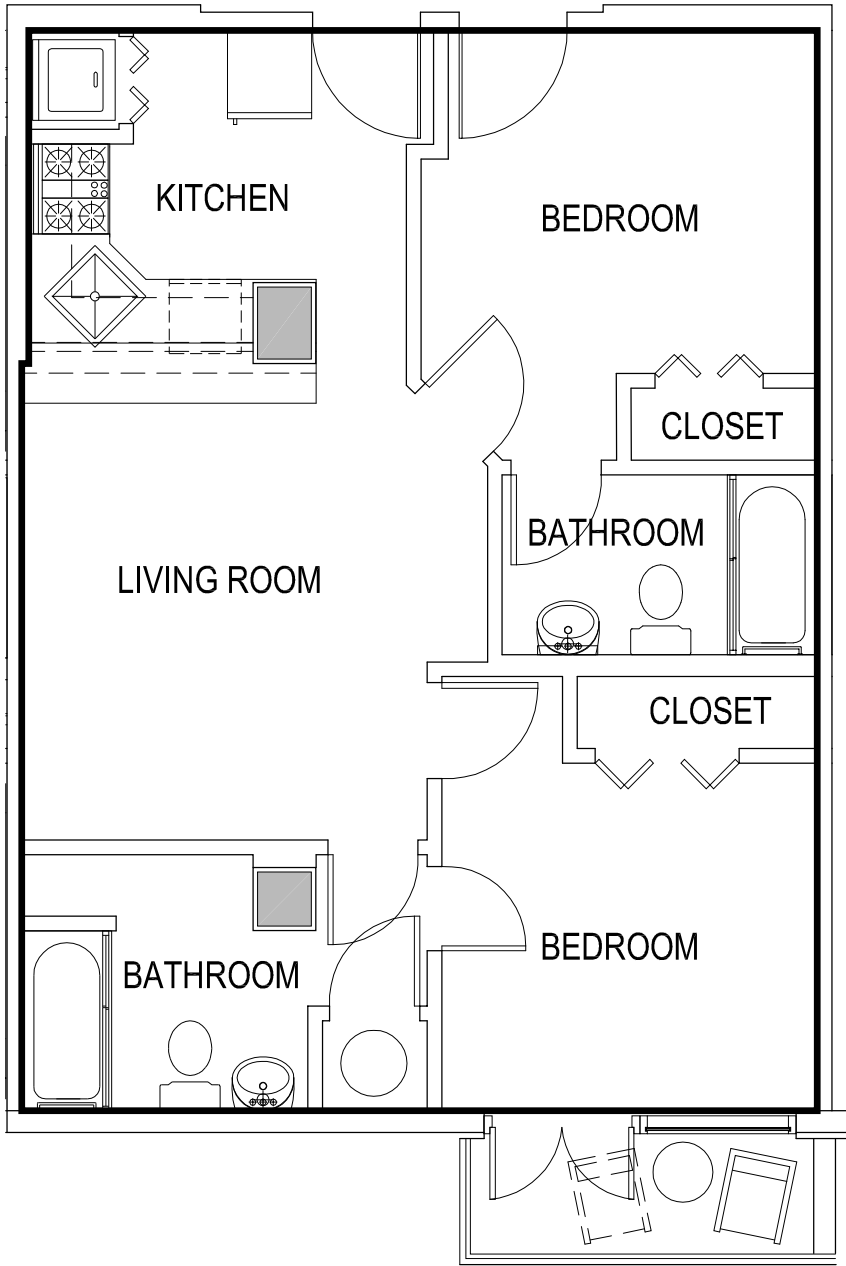

UNIT 816

*Room configuration, dimensions, and area tabulations reflect final design intent and do not reflect final constructed condition.

TWO BEDROOM UNIT

AREA= 661.21 SQ FT

GAMEDAY ATHENS
ATHENS, GEORGIA