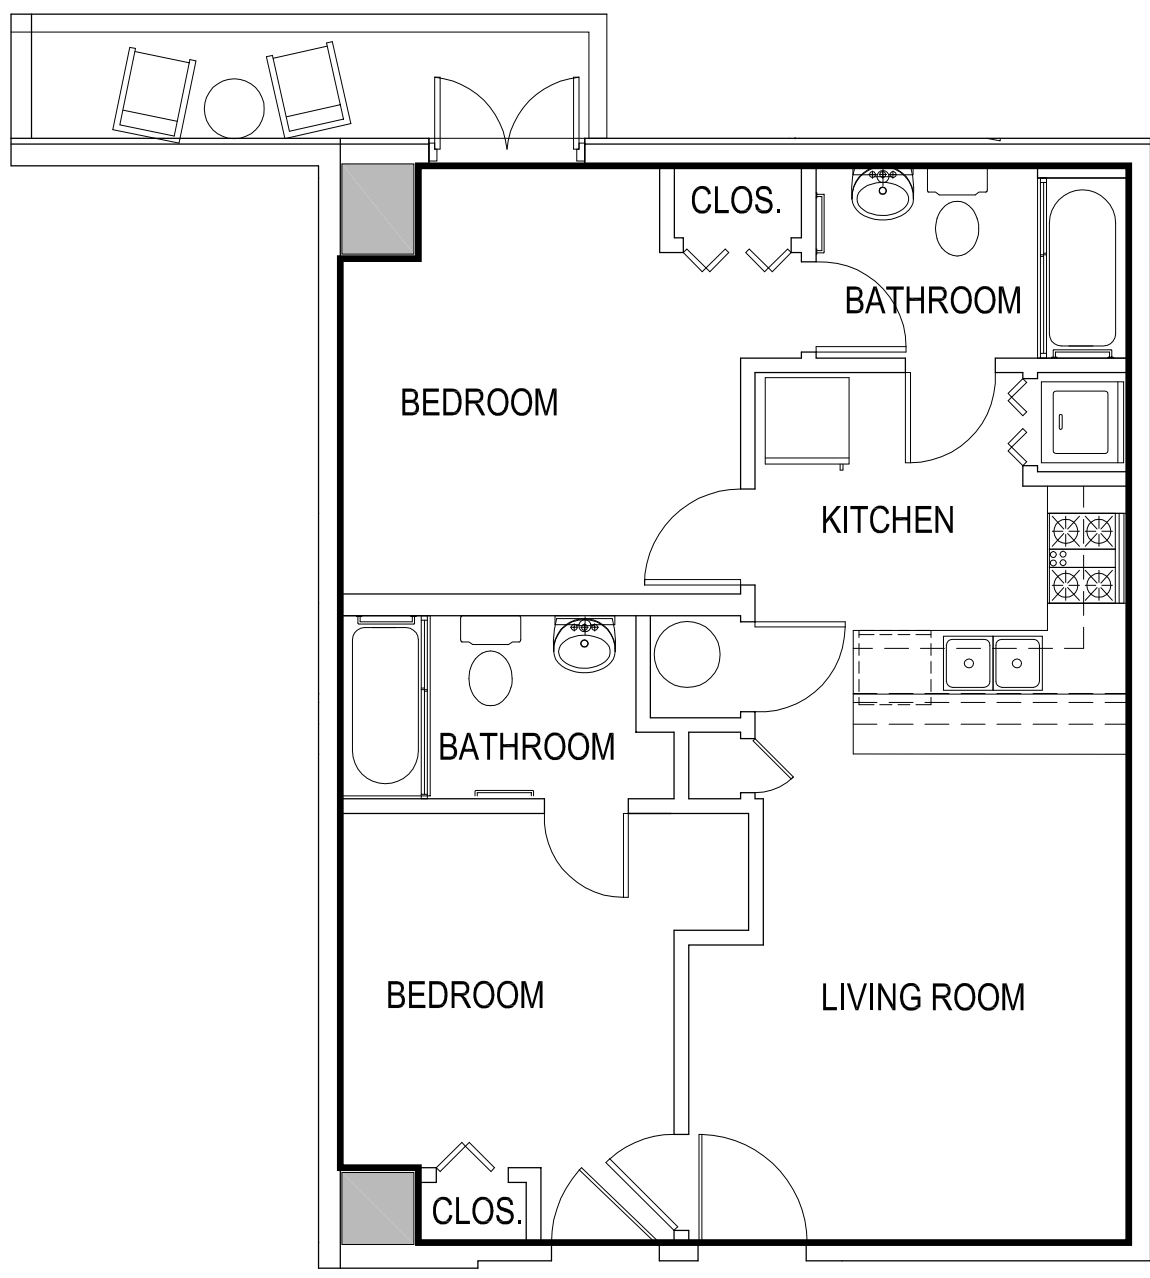

UNIT 805

*Room configuration, dimensions, and area tabulations reflect final design intent and do not reflect final constructed condition.

TWO BEDROOM UNIT

AREA= 644.60 SQ FT

GAMEDAY ATHENS
ATHENS, GEORGIA