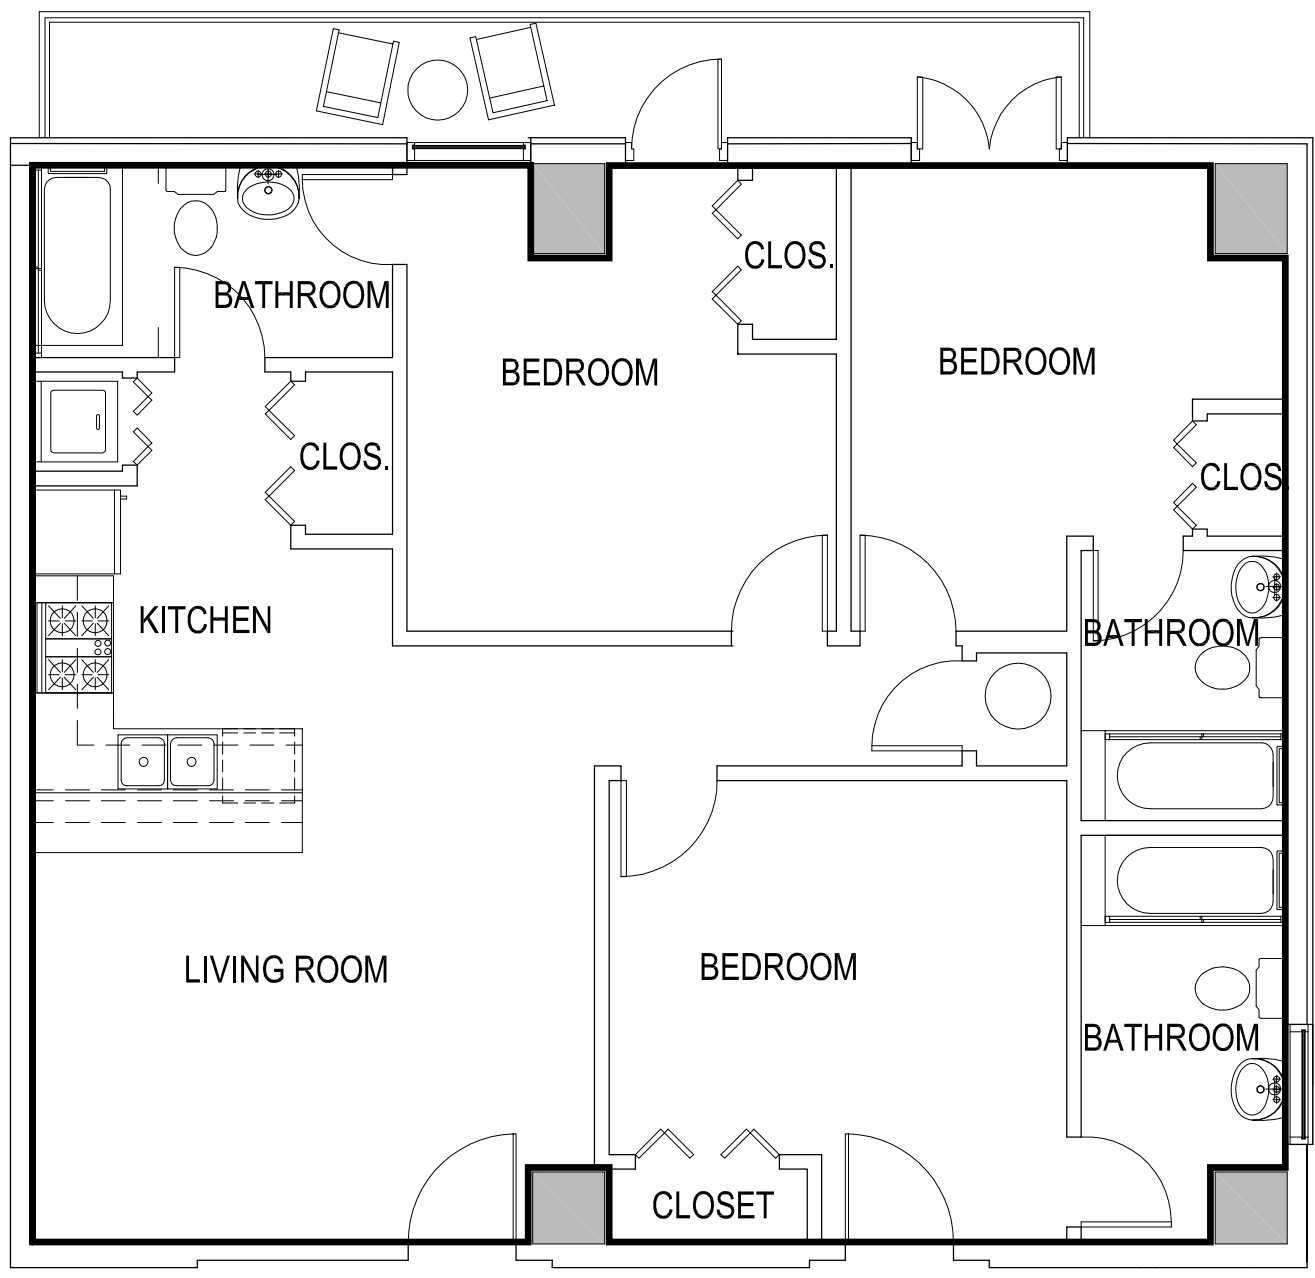

TWO BEDROOM UNIT

AREA=661.41 SQ FT

GAMEDAY ATHENS
ATHENS, GEORGIA

UNIT 801

*Room configuration, dimensions, and area tabulations reflect final design intent and do not reflect final constructed condition.