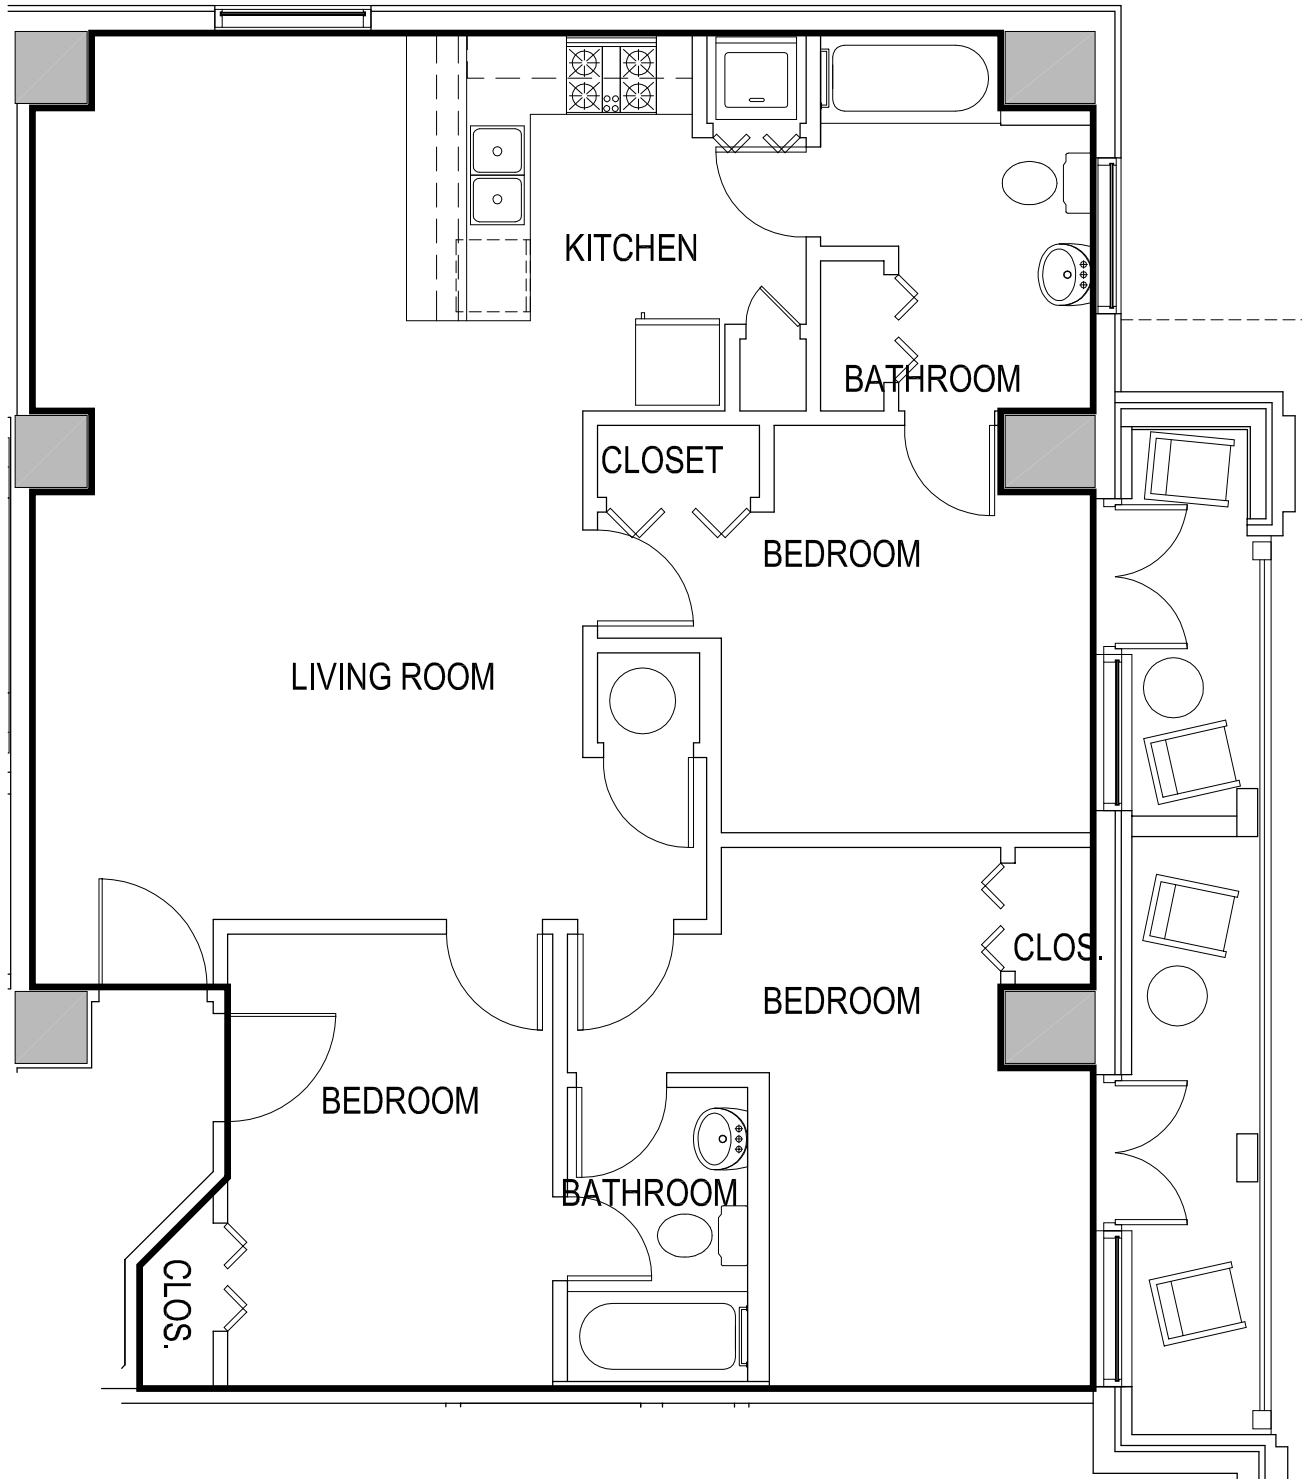

UNIT 511

*Room configuration, dimensions, and area tabulations reflect final design intent and do not reflect final constructed condition.

THREE BEDROOM UNIT

AREA=1036.15 SQ FT

GAMEDAY ATHENS
ATHENS, GEORGIA