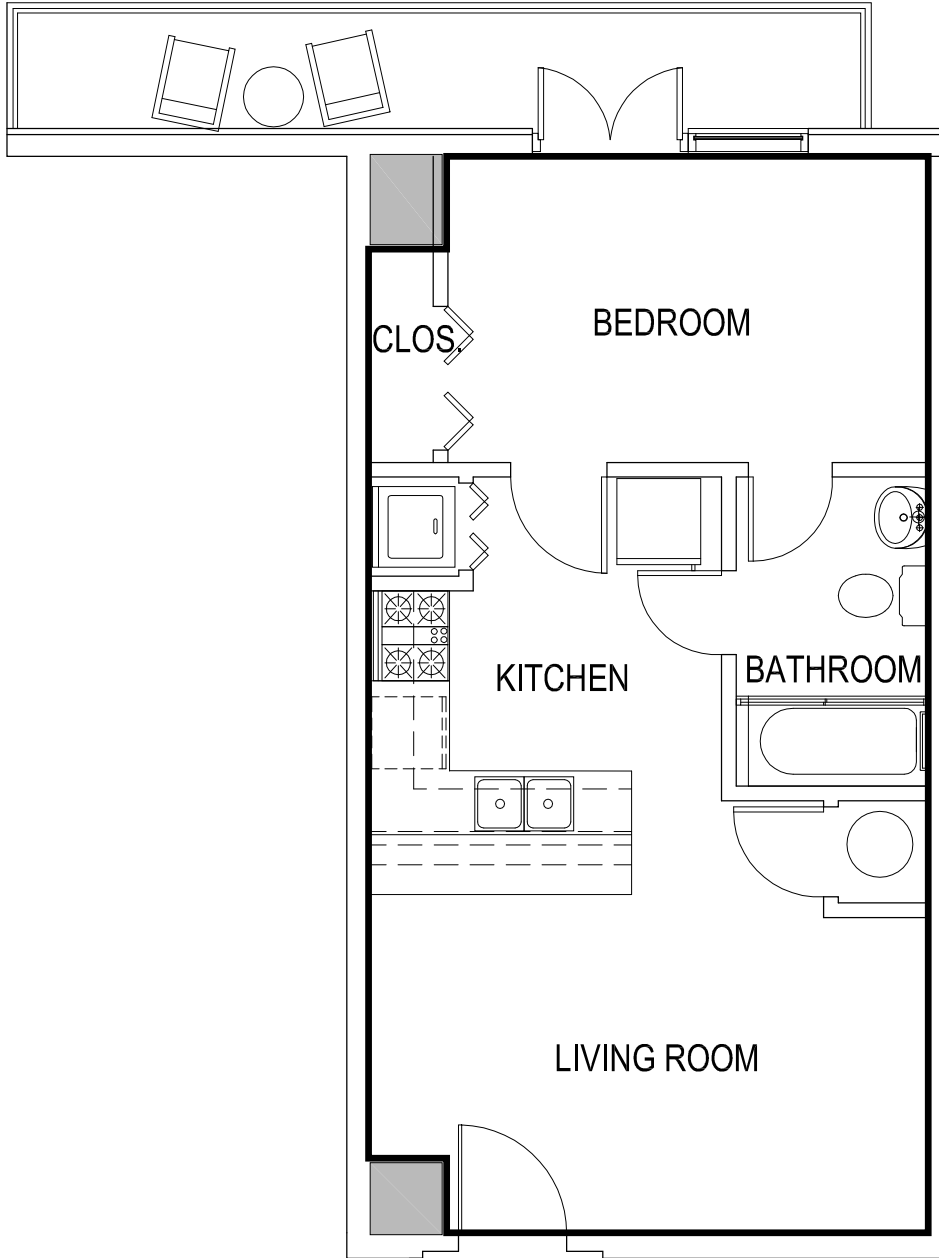

UNIT 803

*Room configuration, dimensions, and area tabulations reflect final design intent and do not reflect final constructed condition.

ONE BEDROOM UNIT

AREA= 454.57 SQ FT

GAMEDAY ATHENS
ATHENS, GEORGIA