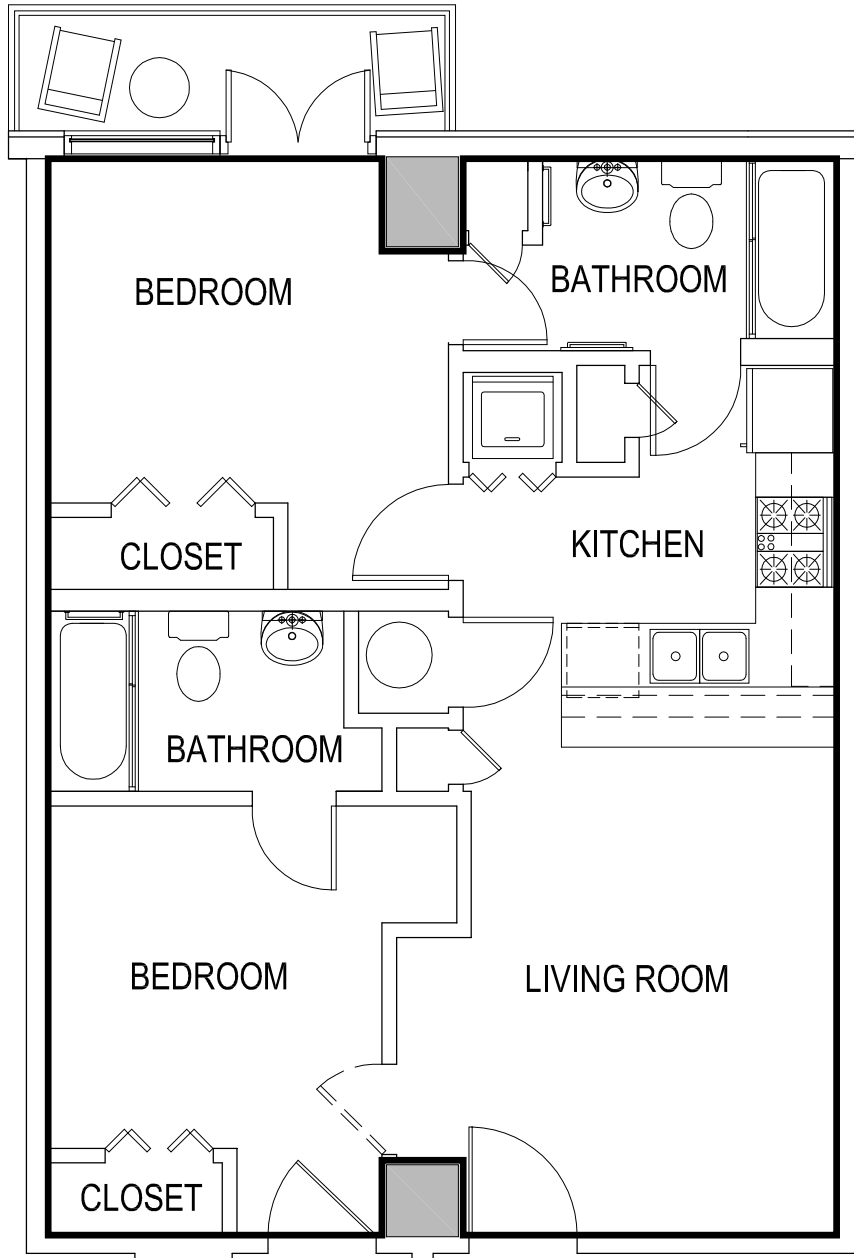

UNIT 605

*Room configuration, dimensions, and area tabulations reflect final design intent and do not reflect final constructed condition.

TWO BEDROOM UNIT

AREA=644.13 SQ FT

GAMEDAY ATHENS
ATHENS, GEORGIA