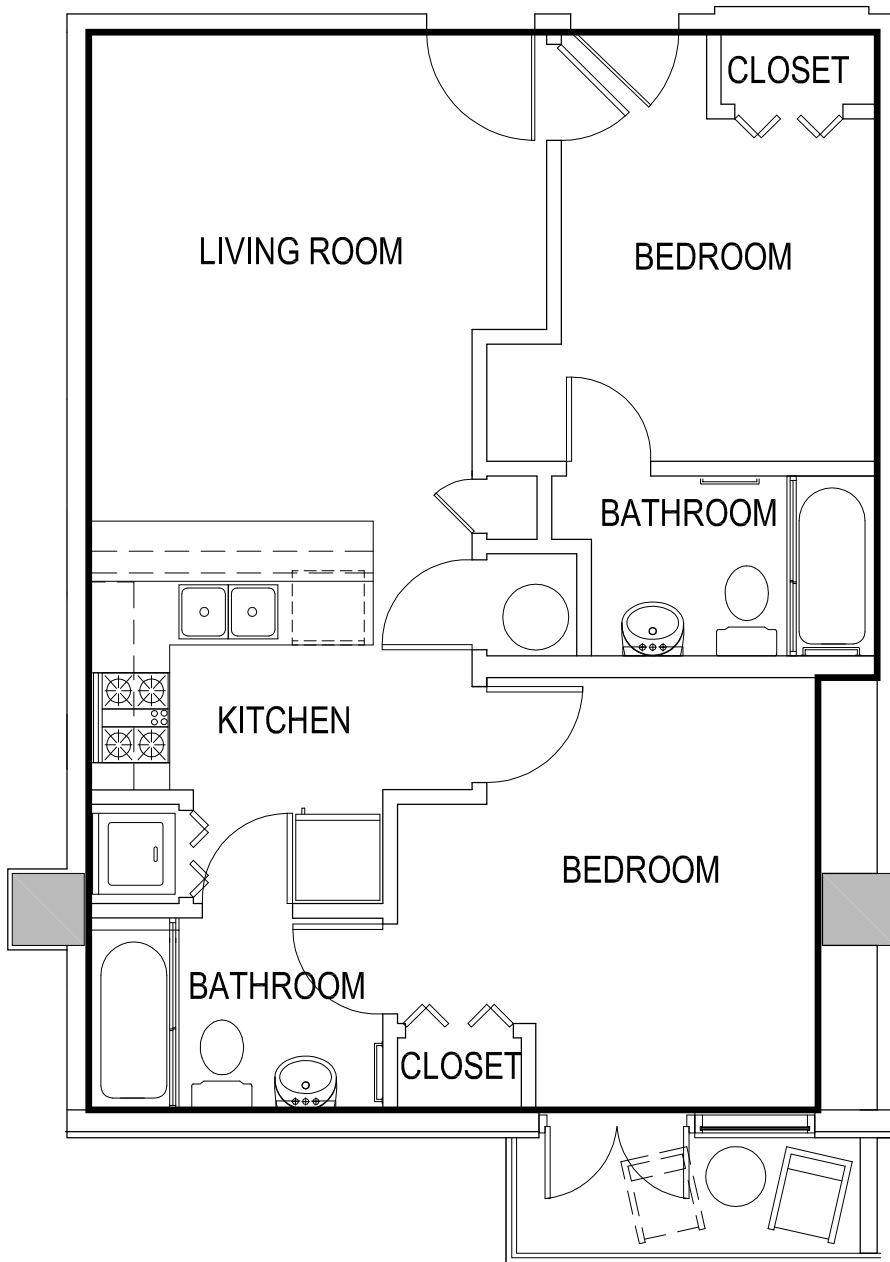

UNIT 706

*Room configuration, dimensions, and area tabulations reflect final design intent and do not reflect final constructed condition.

TWO BEDROOM UNIT

AREA= 635.73 SQ FT

GAMEDAY ATHENS
ATHENS, GEORGIA