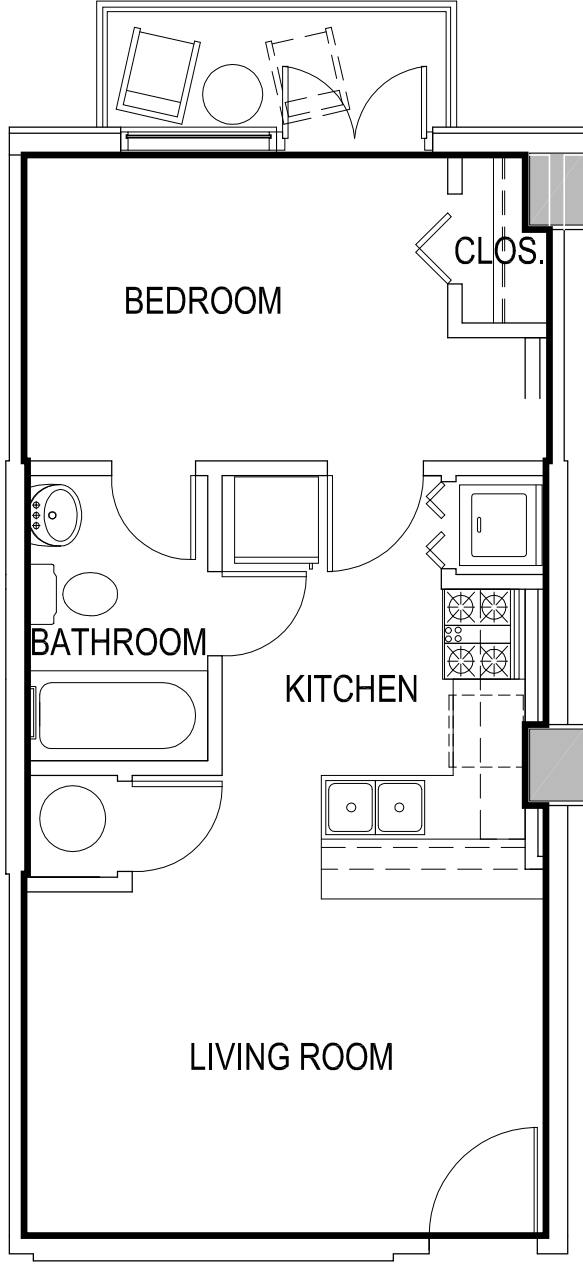

UNIT 517

*Room configuration, dimensions, and area tabulations reflect final design intent and do not reflect final constructed condition.

ONE BEDROOM UNIT

AREA=432.02 SQ FT

GAMEDAY ATHENS
ATHENS, GEORGIA