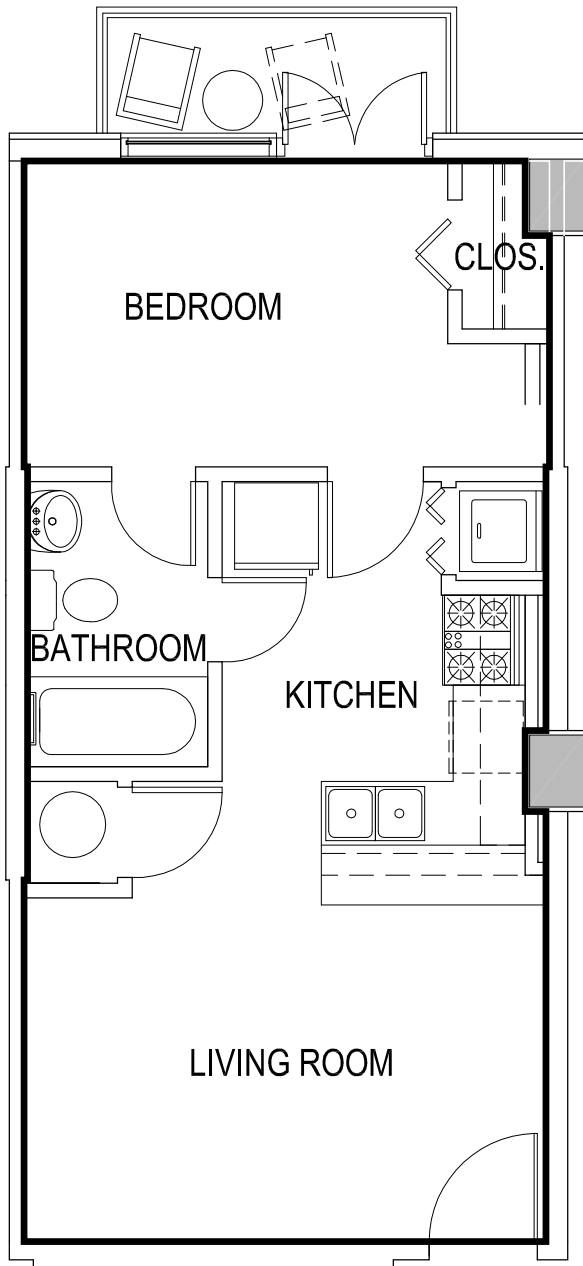

UNIT 525

*Room configuration, dimensions, and area tabulations reflect final design intent and do not reflect final constructed condition.

ONE BEDROOM UNIT

AREA=432.02 SQ FT

GAMEDAY ATHENS
ATHENS, GEORGIA