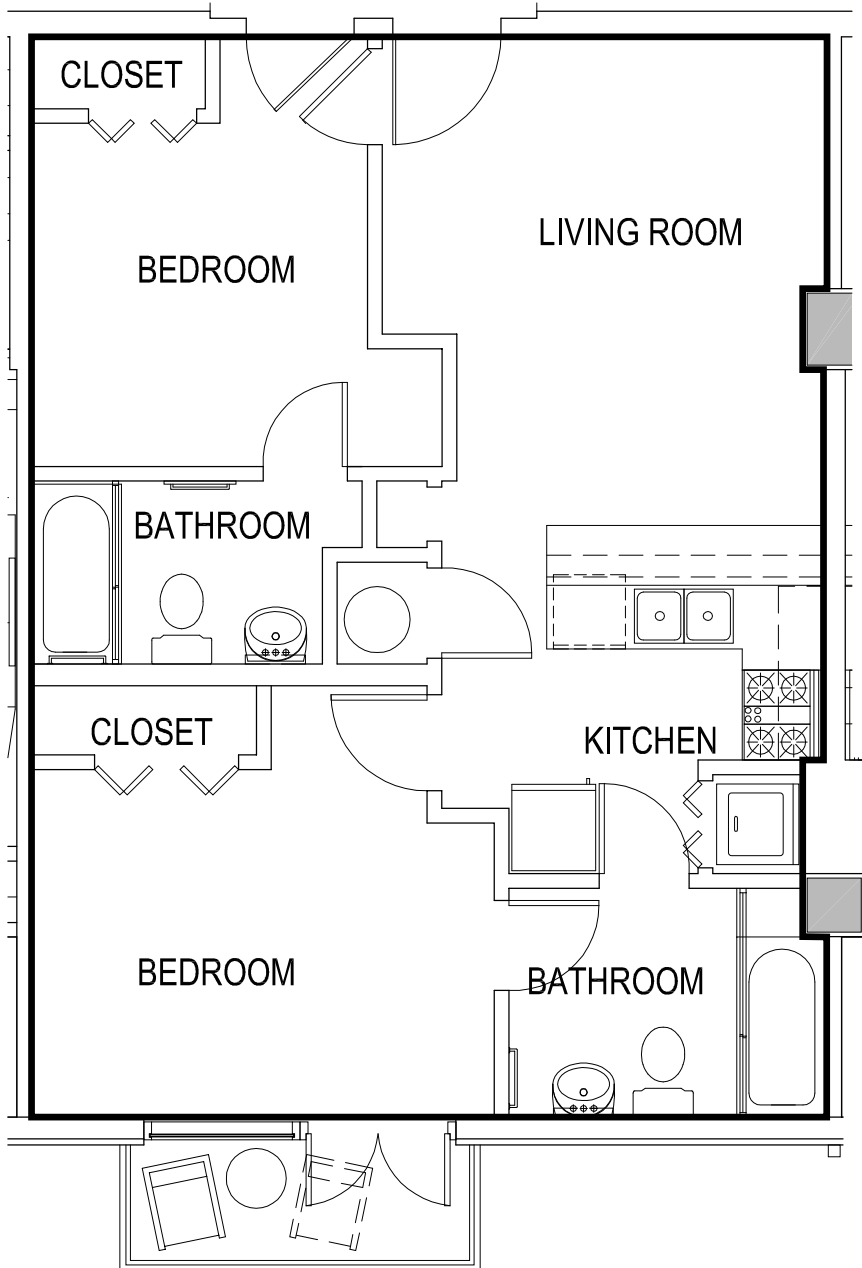

UNIT 616

*Room configuration, dimensions, and area tabulations reflect final design intent and do not reflect final constructed condition.

TWO BEDROOM UNIT

AREA=657.14 SQ FT

GAMEDAY ATHENS
ATHENS, GEORGIA