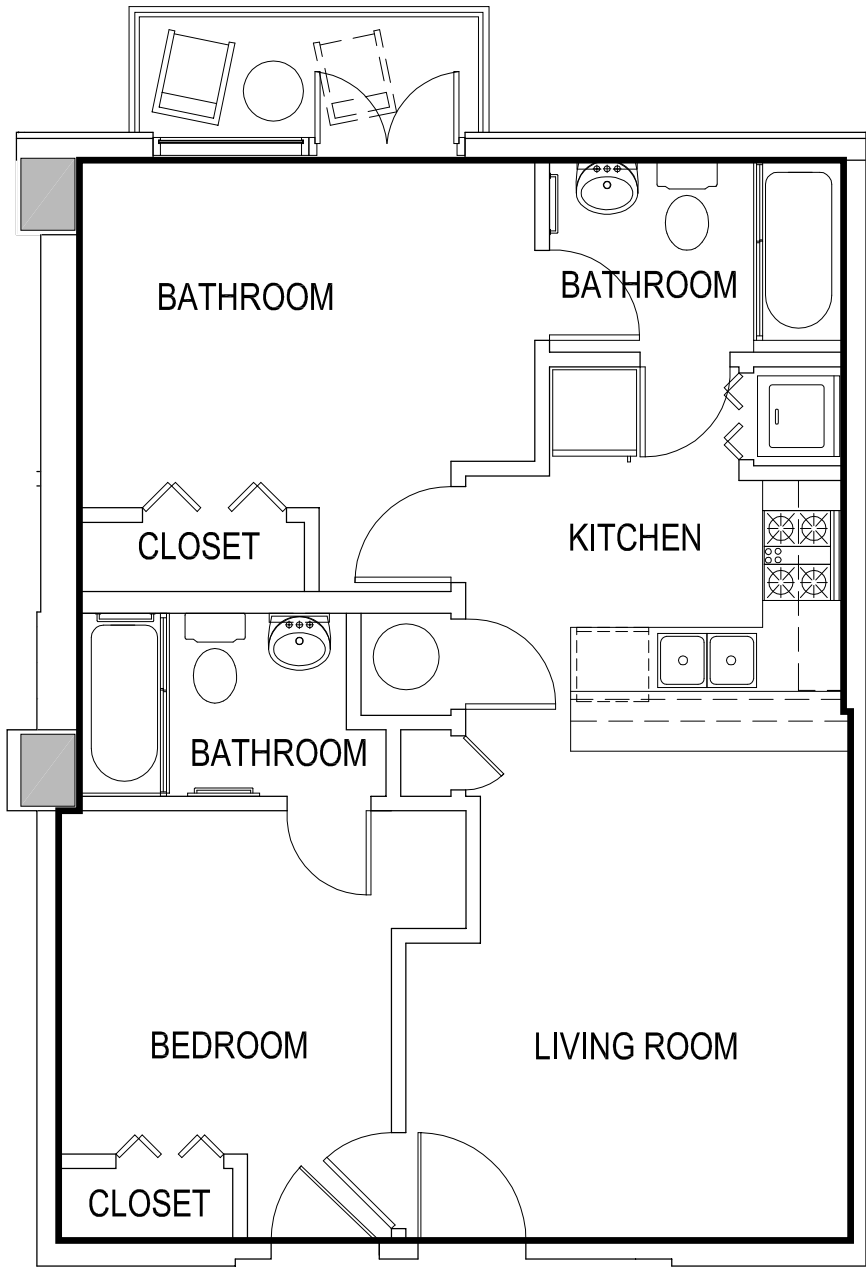

UNIT 723

*Room configuration, dimensions, and area tabulations reflect final design intent and do not reflect final constructed condition.

TWO BEDROOM UNIT

AREA=646.70 SQ FT

GAMEDAY ATHENS
ATHENS, GEORGIA