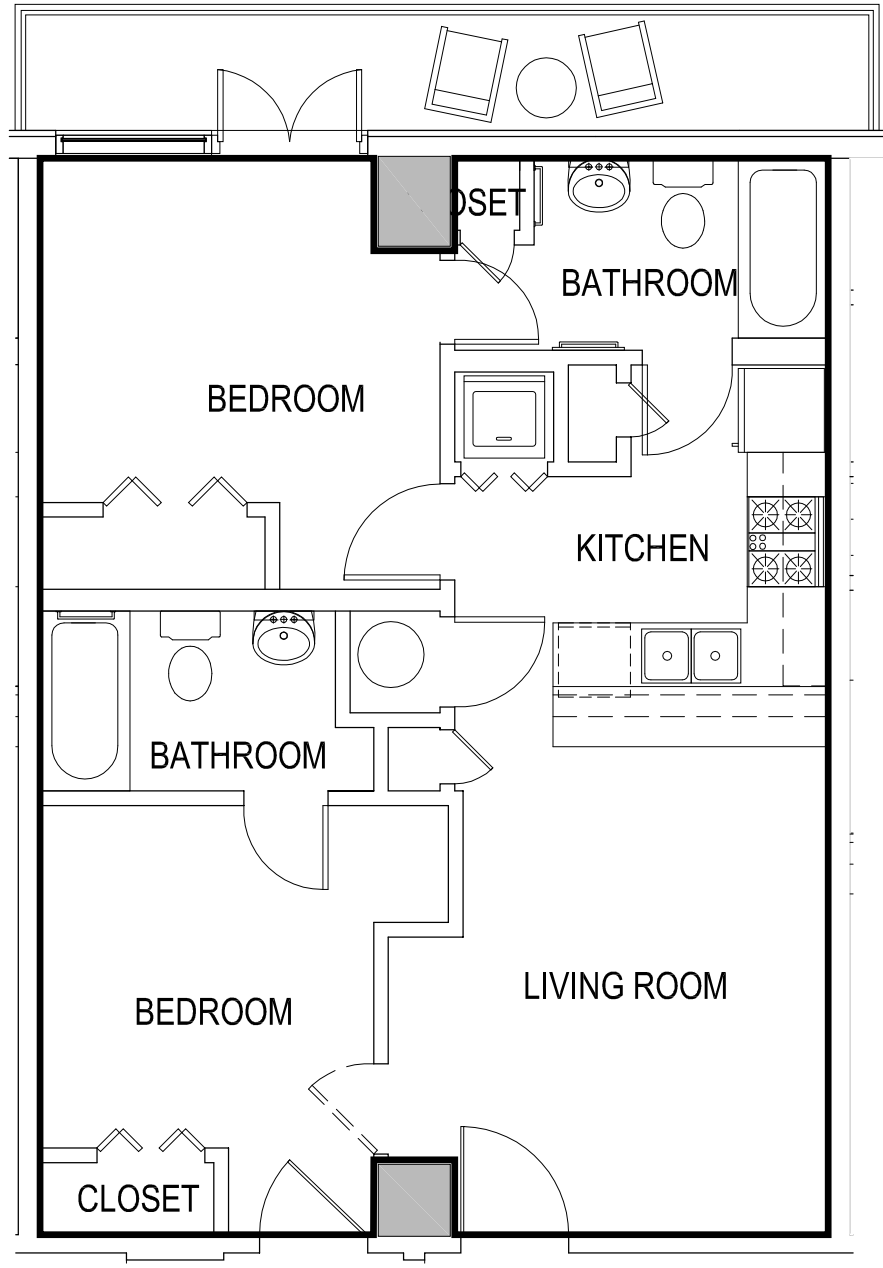

UNIT 705

*Room configuration, dimensions, and area tabulations reflect final design intent and do not reflect final constructed condition.

TWO BEDROOM UNIT

AREA= 644.13 SQ FT

GAMEDAY ATHENS
ATHENS, GEORGIA