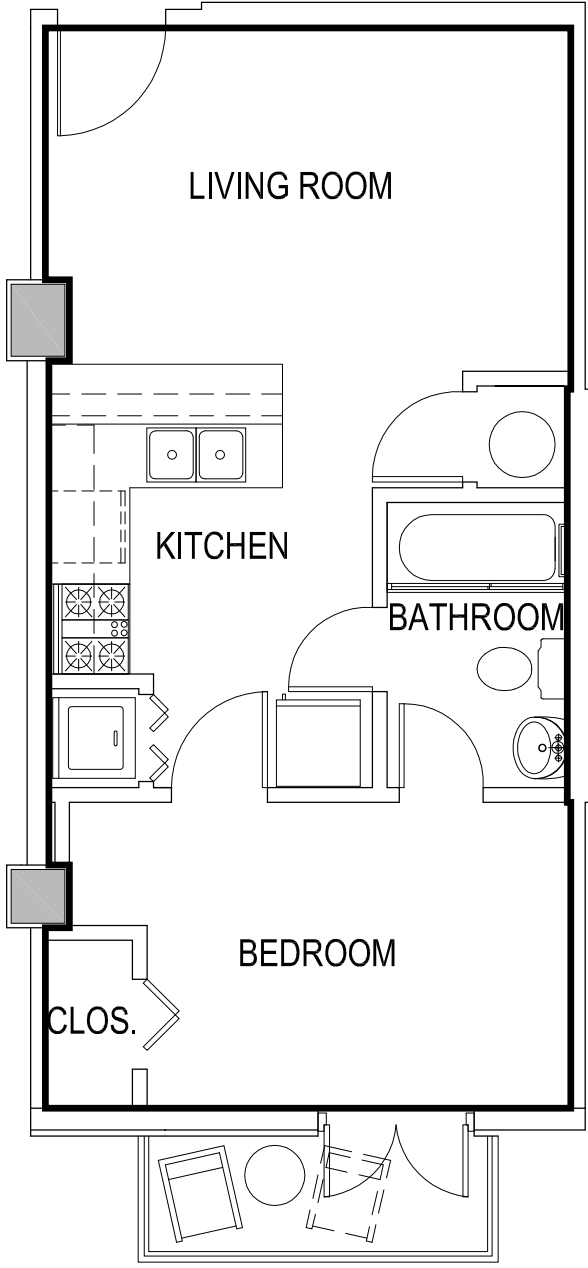

UNIT 526

*Room configuration, dimensions, and area tabulations reflect final design intent and do not reflect final constructed condition.

ONE BEDROOM UNIT

A scale bar with markings at 0, 1', 2', 5', and 10'.

AREA=432.76 SQ FT

GAMEDAY ATHENS
ATHENS, GEORGIA