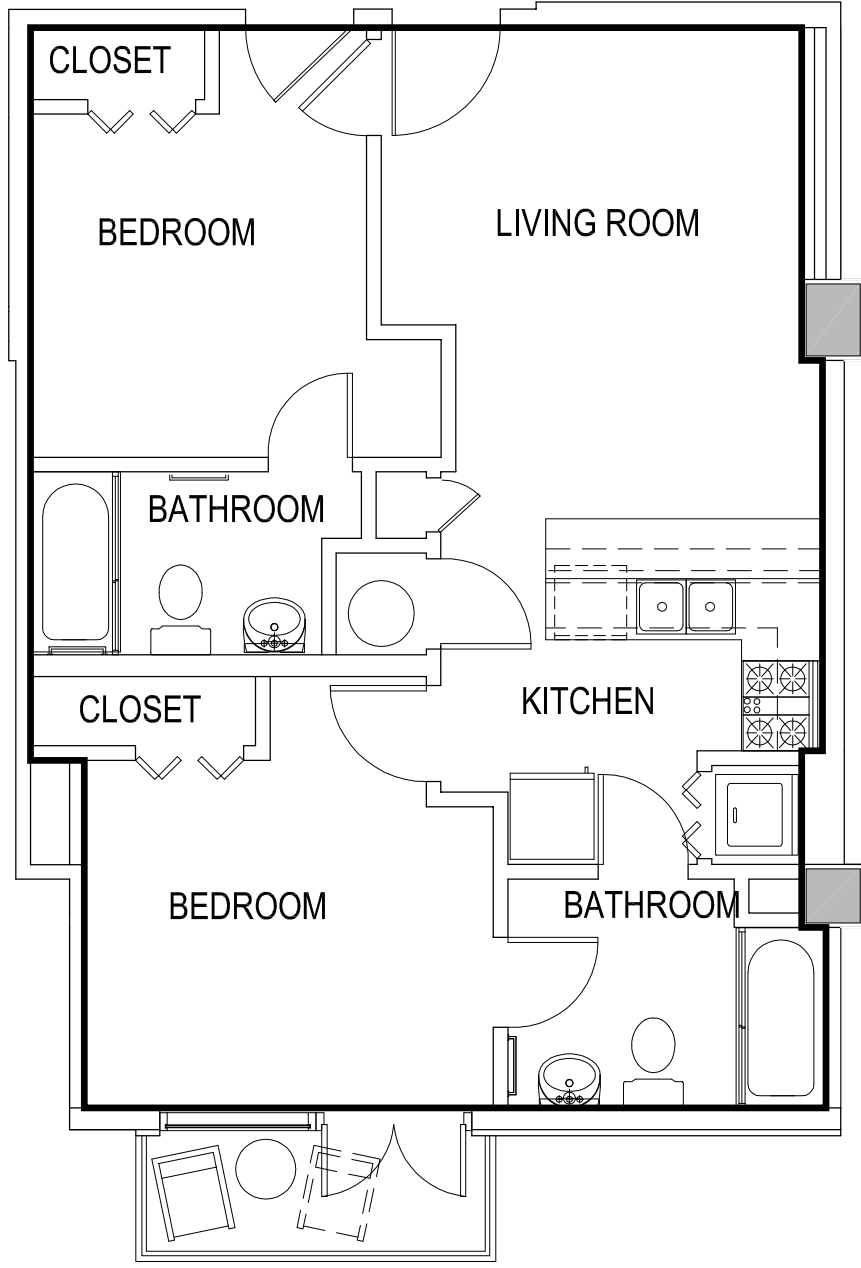

UNIT 724

*Room configuration, dimensions, and area tabulations reflect final design intent and do not reflect final constructed condition.

TWO BEDROOM UNIT

AREA=638.07 SQ FT

GAMEDAY ATHENS
ATHENS, GEORGIA