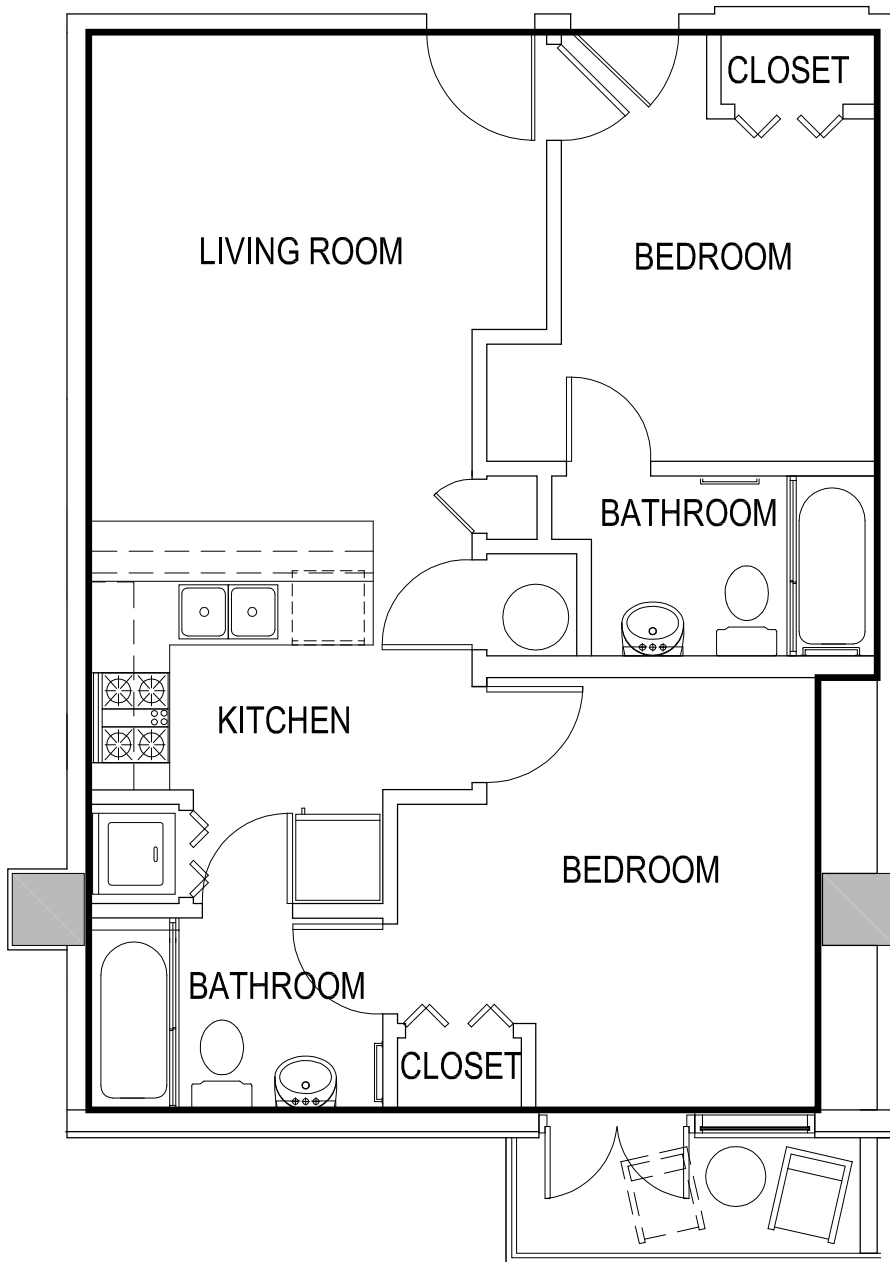

UNIT 506

*Room configuration, dimensions, and area tabulations reflect final design intent and do not reflect final constructed condition.

TWO BEDROOM UNIT

AREA=635.73 SQ FT

GAMEDAY ATHENS
ATHENS, GEORGIA