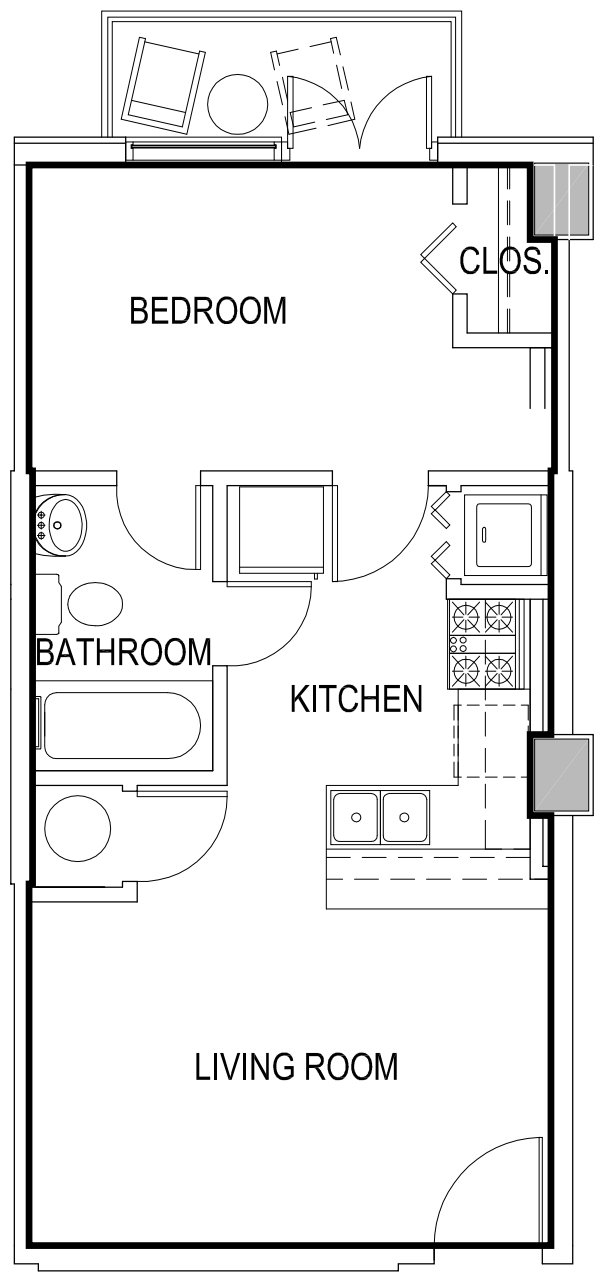

UNIT 521

*Room configuration, dimensions, and area tabulations reflect final design intent and do not reflect final constructed condition.

ONE BEDROOM UNIT

A graphic scale bar with markings at 0, 1', 2', 5', and 10'.

AREA=432.02 SQ FT

GAMEDAY ATHENS
ATHENS, GEORGIA