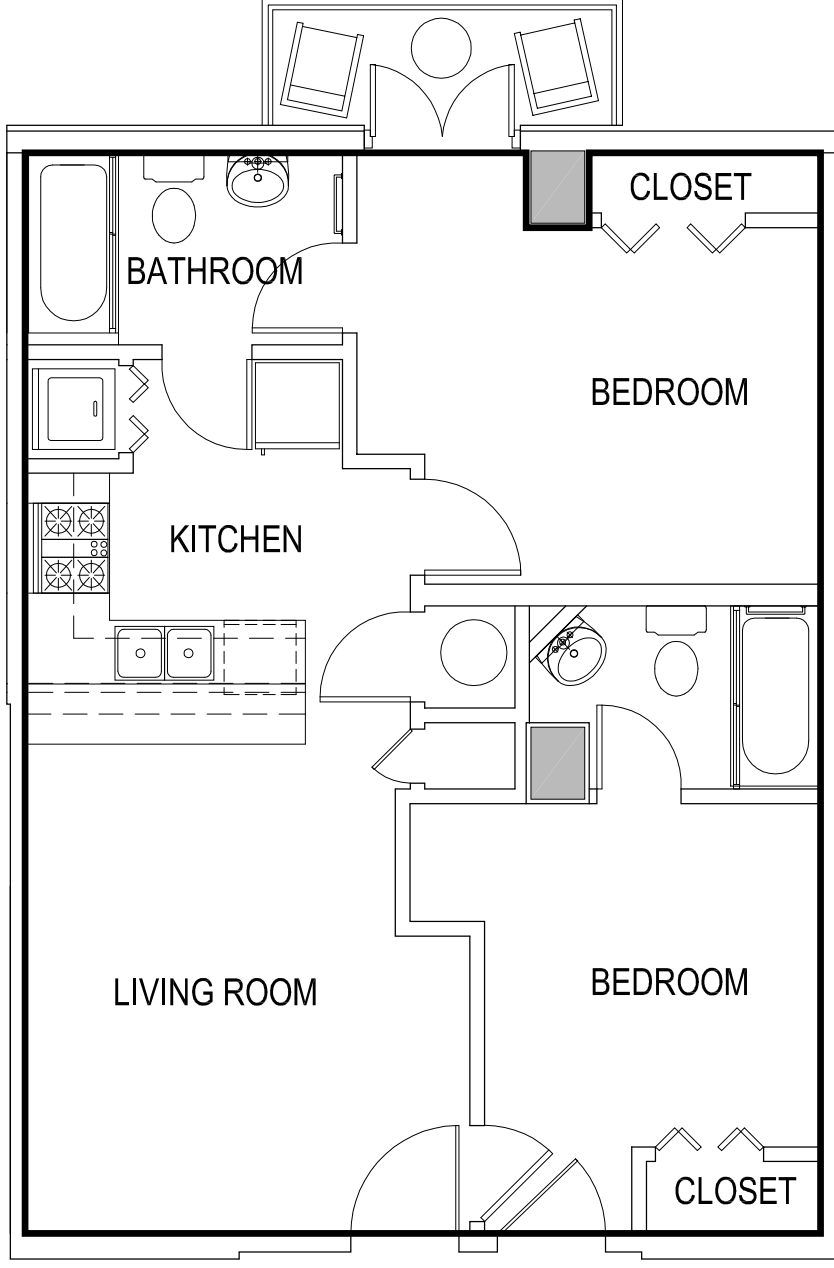

UNIT 619

*Room configuration, dimensions, and area tabulations reflect final design intent and do not reflect final constructed condition.

TWO BEDROOM UNIT

AREA=659.42 SQ FT

GAMEDAY ATHENS
ATHENS, GEORGIA