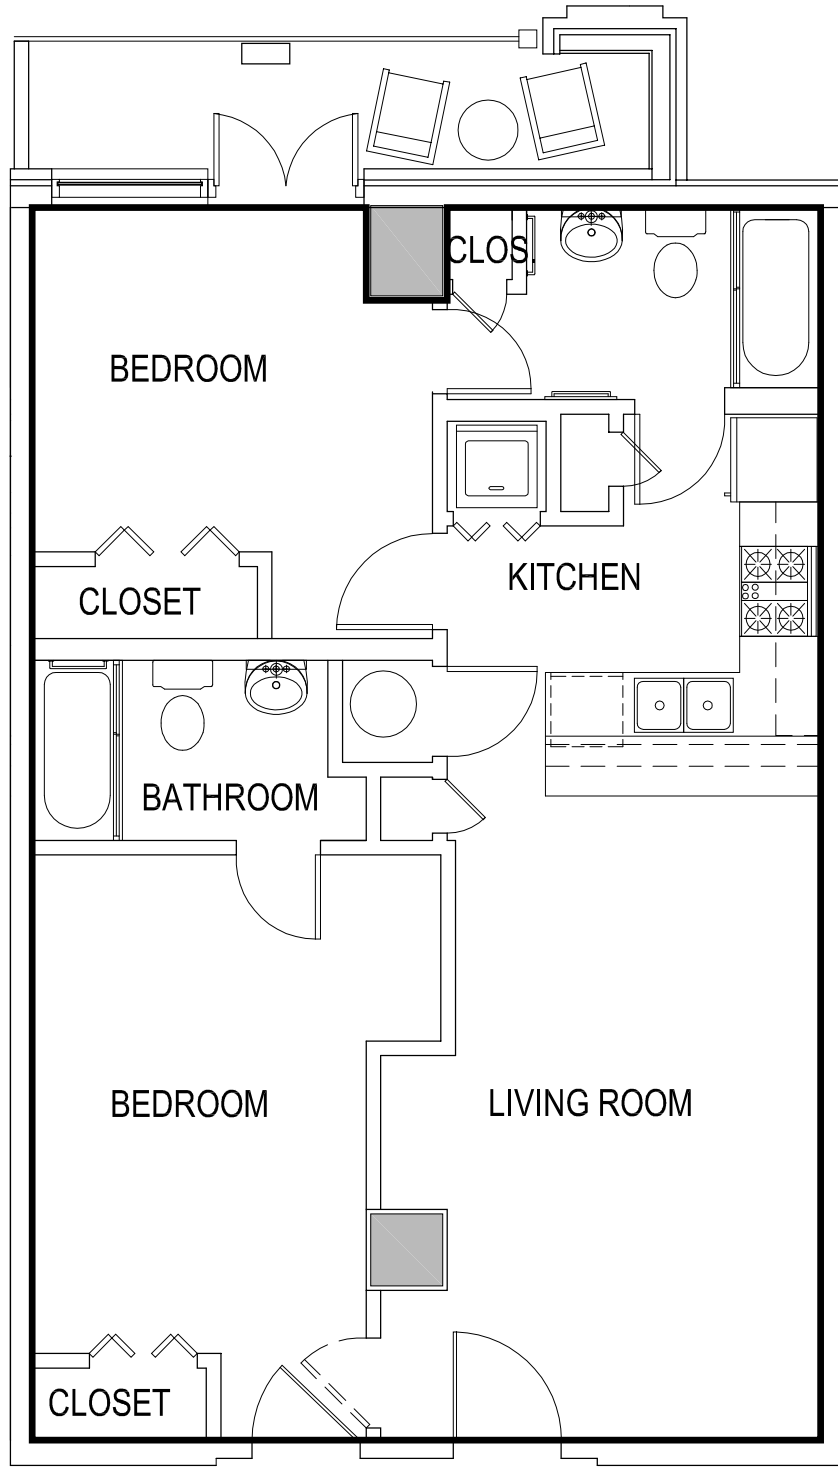

UNIT 304

*Room configuration, dimensions, and area tabulations reflect final design intent and do not reflect final constructed condition.

TWO BEDROOM UNIT

AREA=743.67 SQ FT

GAMEDAY ATHENS
ATHENS, GEORGIA