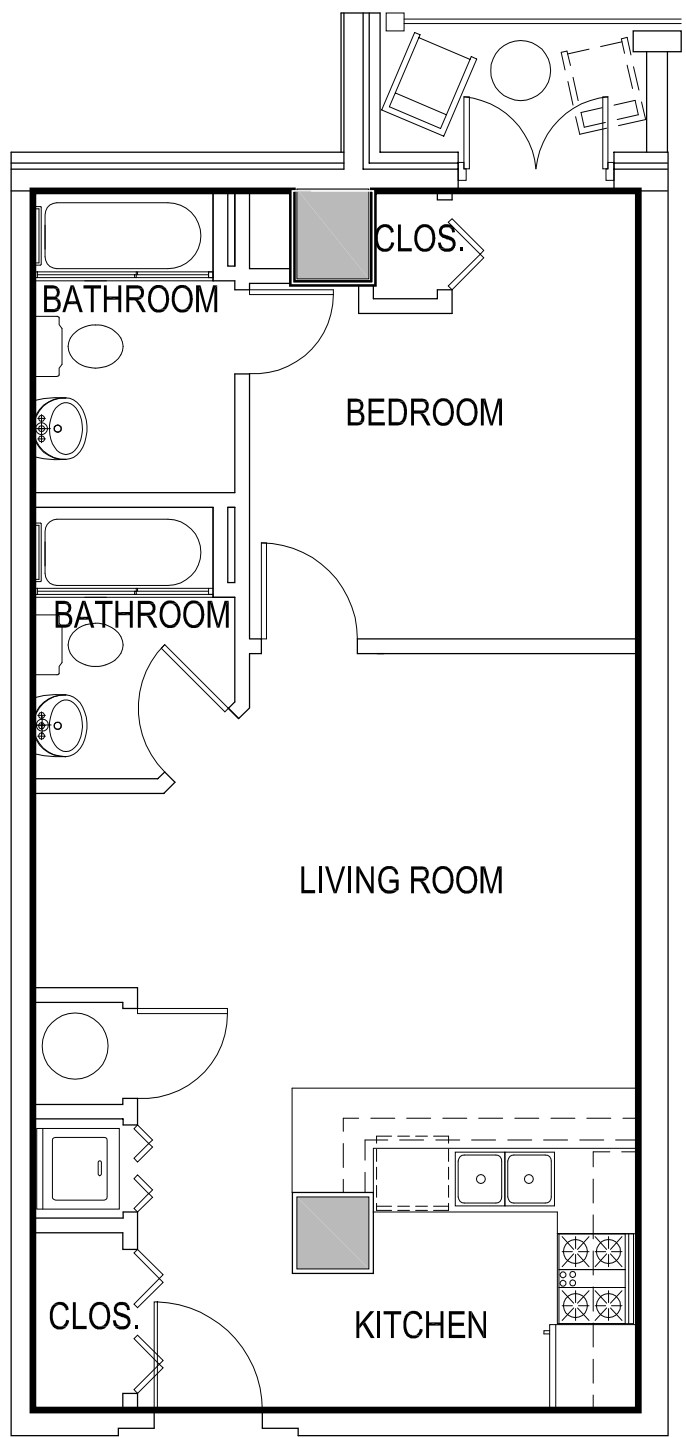

UNIT 205

*Room configuration, dimensions, and area tabulations reflect final design intent and do not reflect final constructed condition.

ONE BEDROOM UNIT

AREA=564.81 SQ FT

GAMEDAY ATHENS
ATHENS, GEORGIA