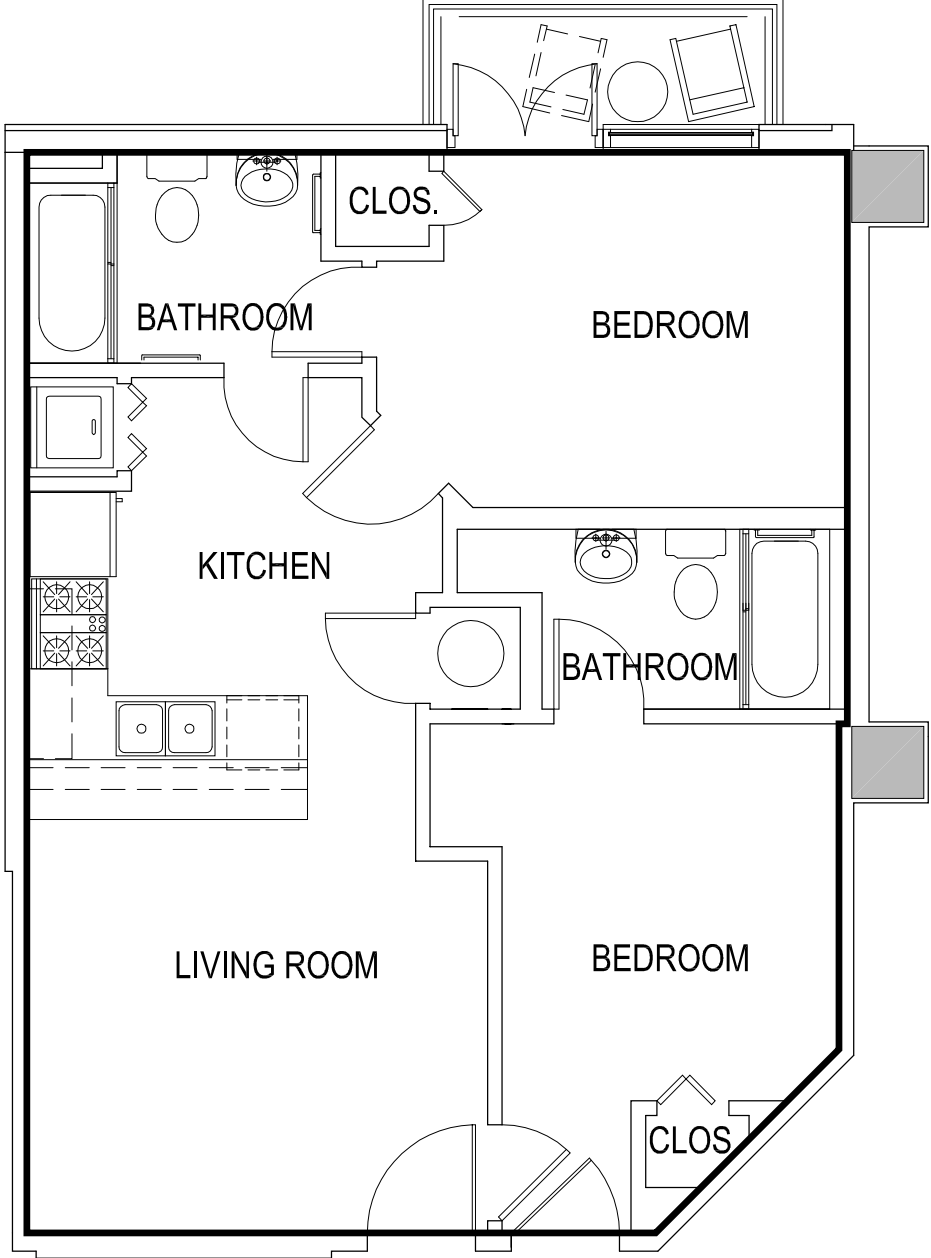

UNIT 512

*Room configuration, dimensions, and area tabulations reflect final design intent and do not reflect final constructed condition.

TWO BEDROOM UNIT

AREA=667.60 SQ FT

GAMEDAY ATHENS
ATHENS, GEORGIA