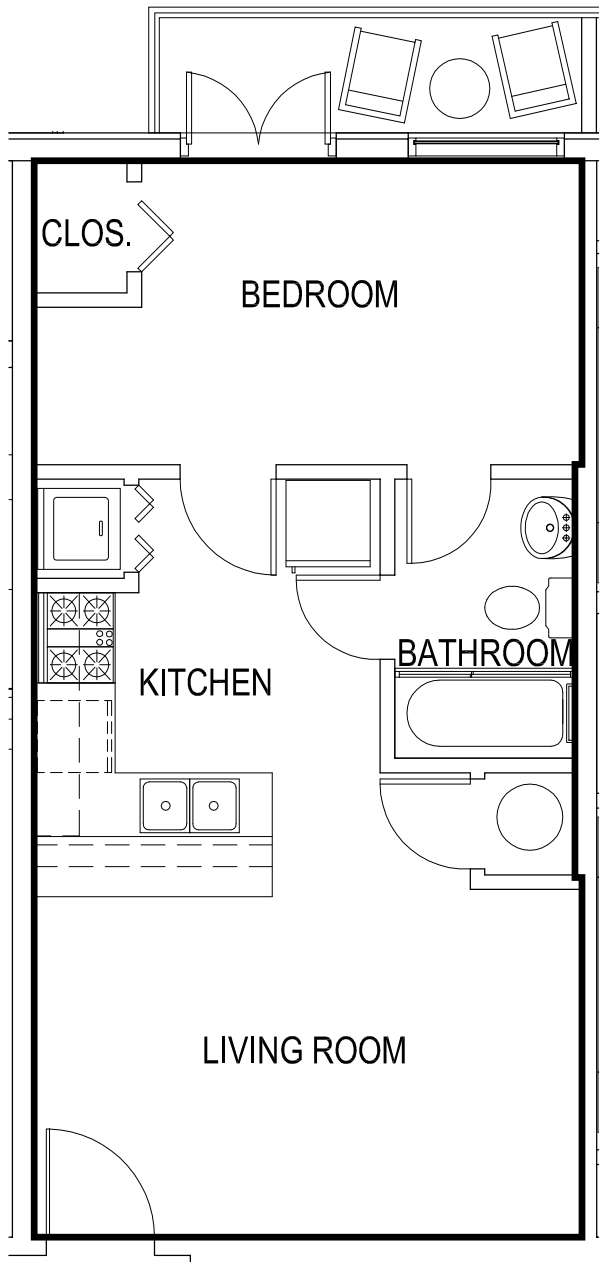

UNIT 703

*Room configuration, dimensions, and area tabulations reflect final design intent and do not reflect final constructed condition.

ONE BEDROOM UNIT

AREA= 452.71 SQ FT

GAMEDAY ATHENS
ATHENS, GEORGIA