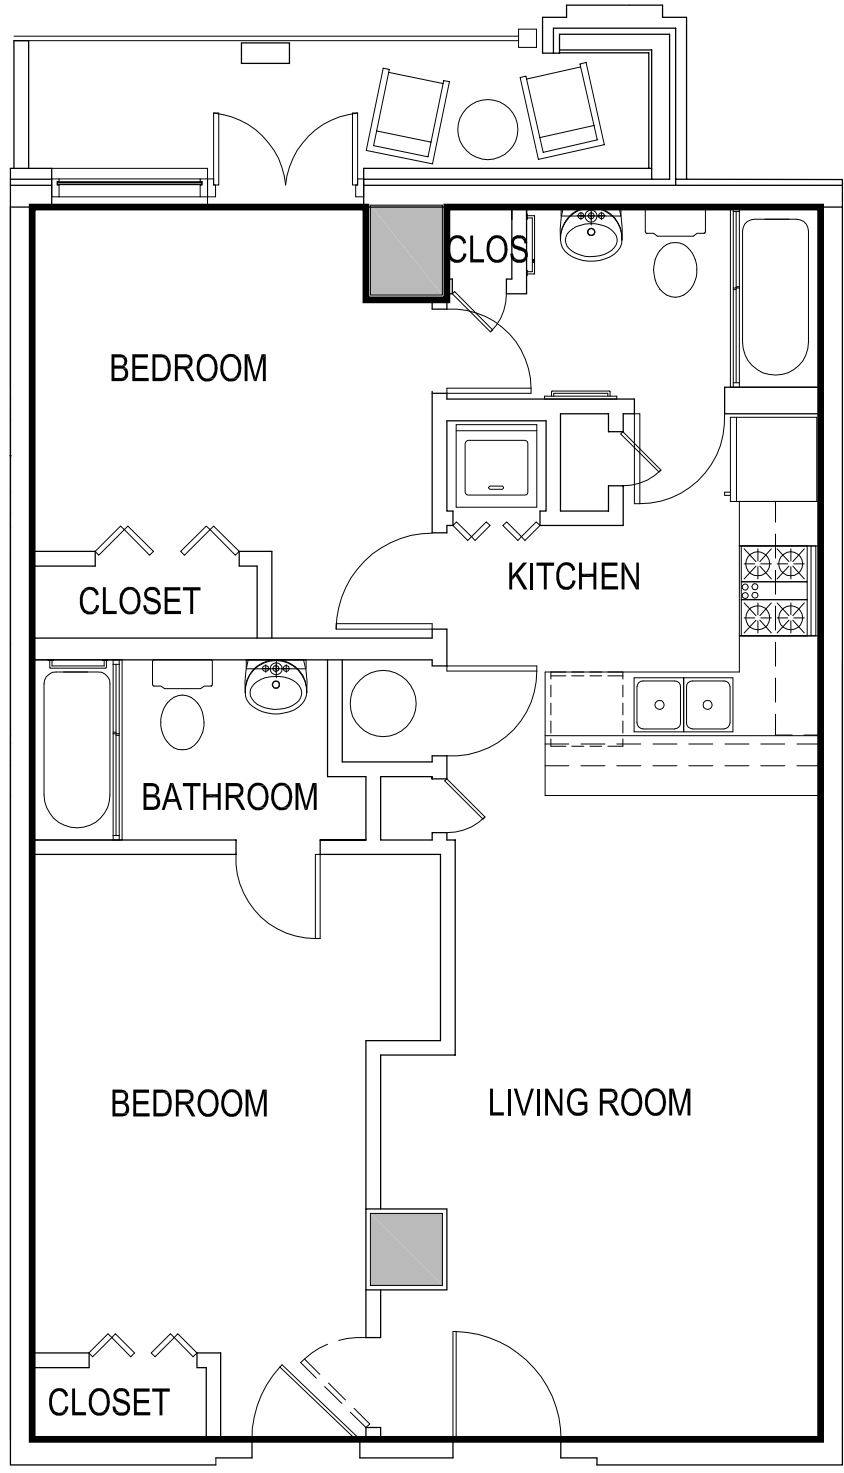

UNIT 403

*Room configuration, dimensions, and area tabulations reflect final design intent and do not reflect final constructed condition.

TWO BEDROOM UNIT

AREA=732.79 SQ FT

GAMEDAY ATHENS
ATHENS, GEORGIA