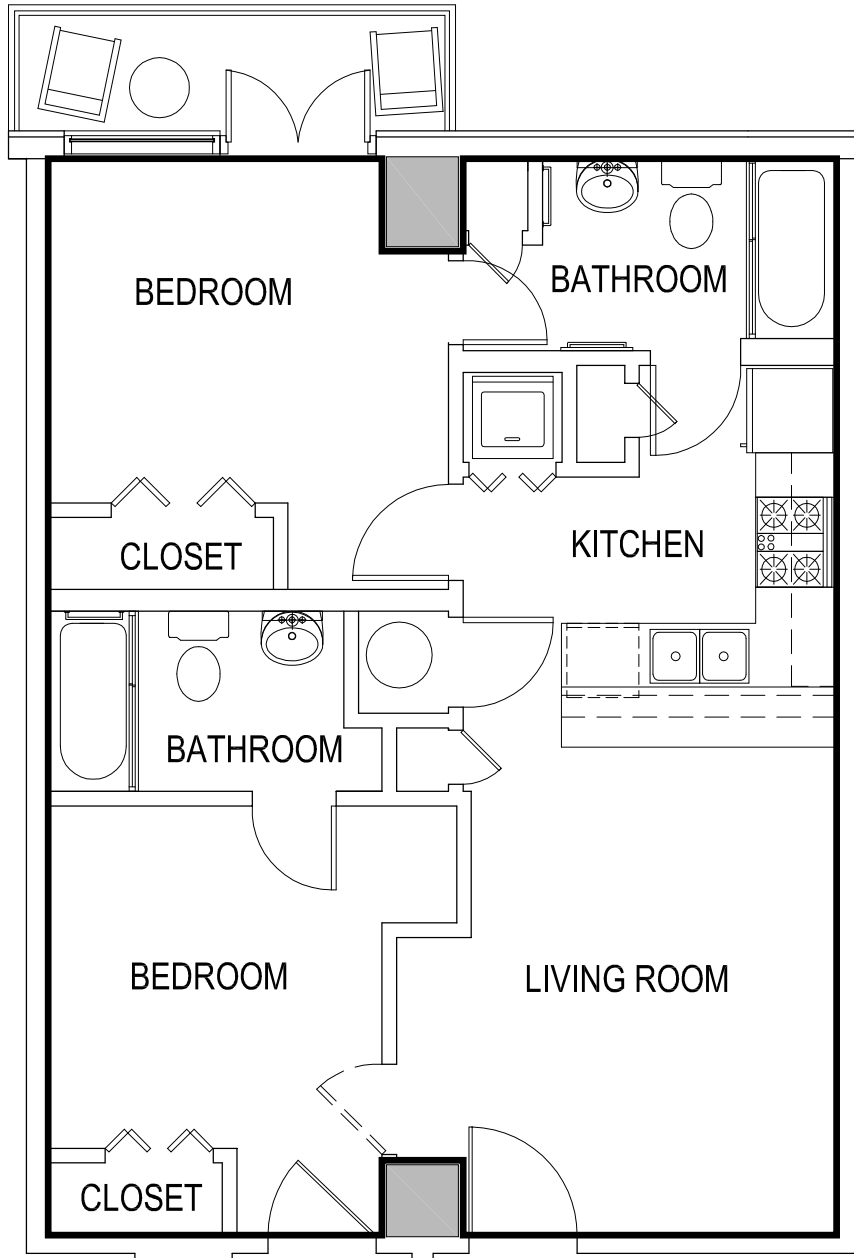

UNIT 505

*Room configuration, dimensions, and area tabulations reflect final design intent and do not reflect final constructed condition.

TWO BEDROOM UNIT

AREA=644.13 SQ FT

GAMEDAY ATHENS
ATHENS, GEORGIA