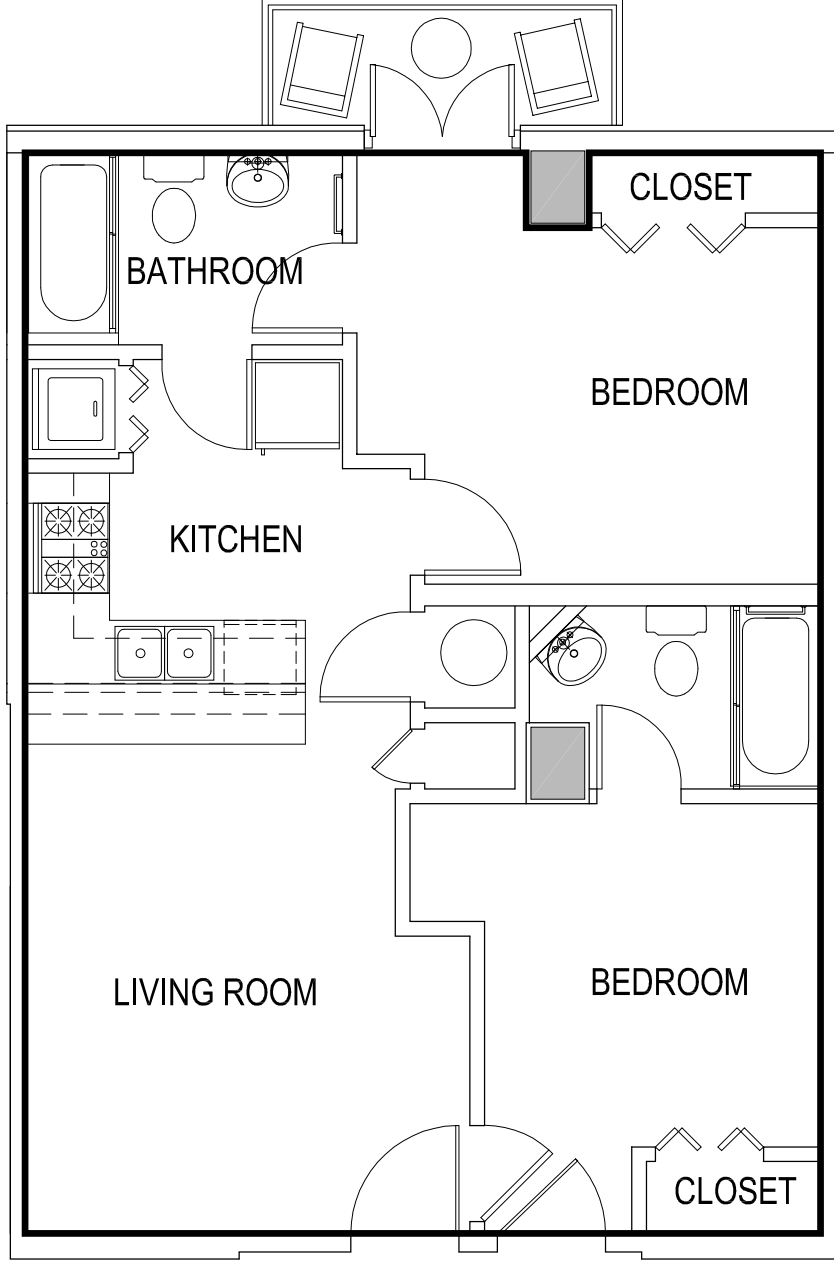

UNIT 719

*Room configuration, dimensions, and area tabulations reflect final design intent and do not reflect final constructed condition.

TWO BEDROOM UNIT

AREA=659.42 SQ FT

GAMEDAY ATHENS
ATHENS, GEORGIA