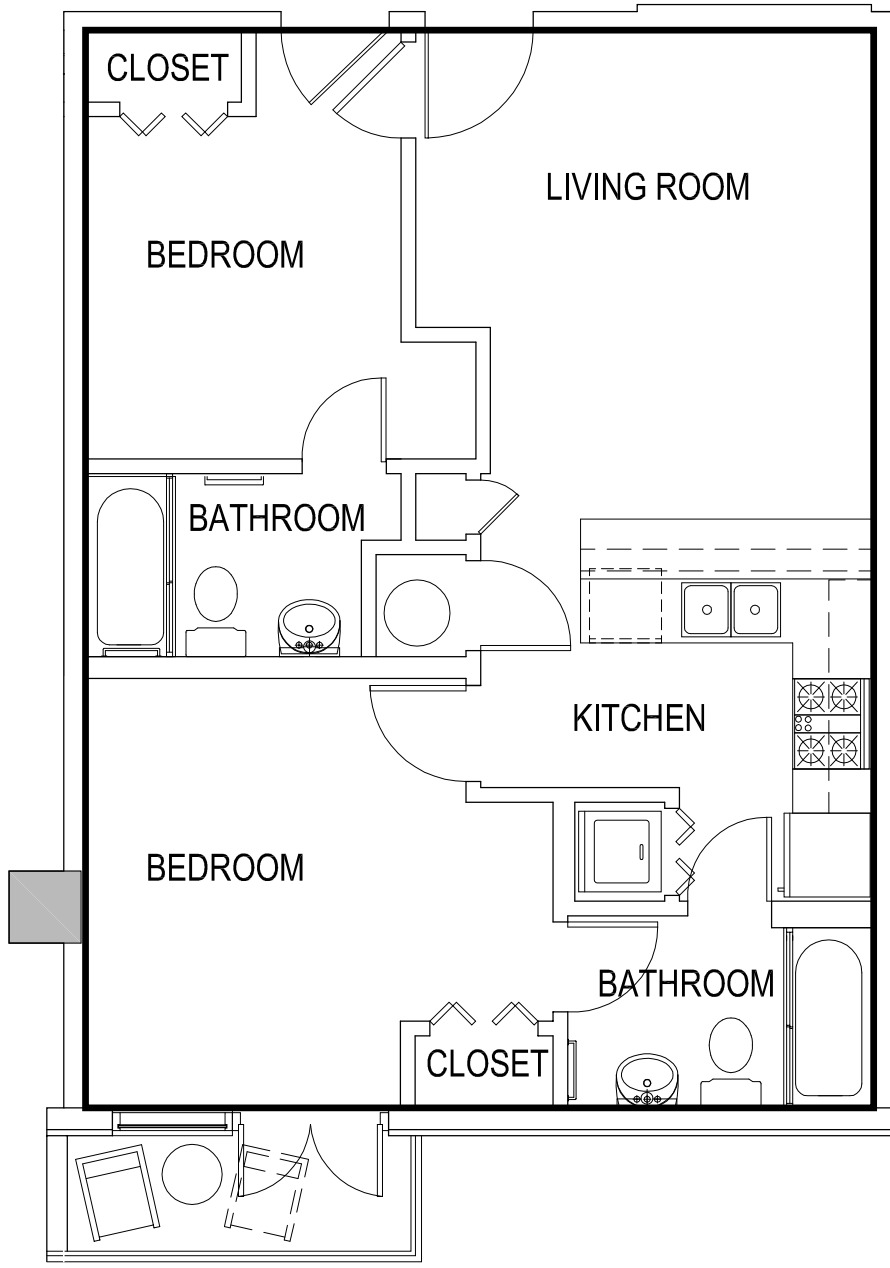

UNIT 604

*Room configuration, dimensions, and area tabulations reflect final design intent and do not reflect final constructed condition.

TWO BEDROOM UNIT

AREA=655.49 SQ FT

GAMEDAY ATHENS
ATHENS, GEORGIA