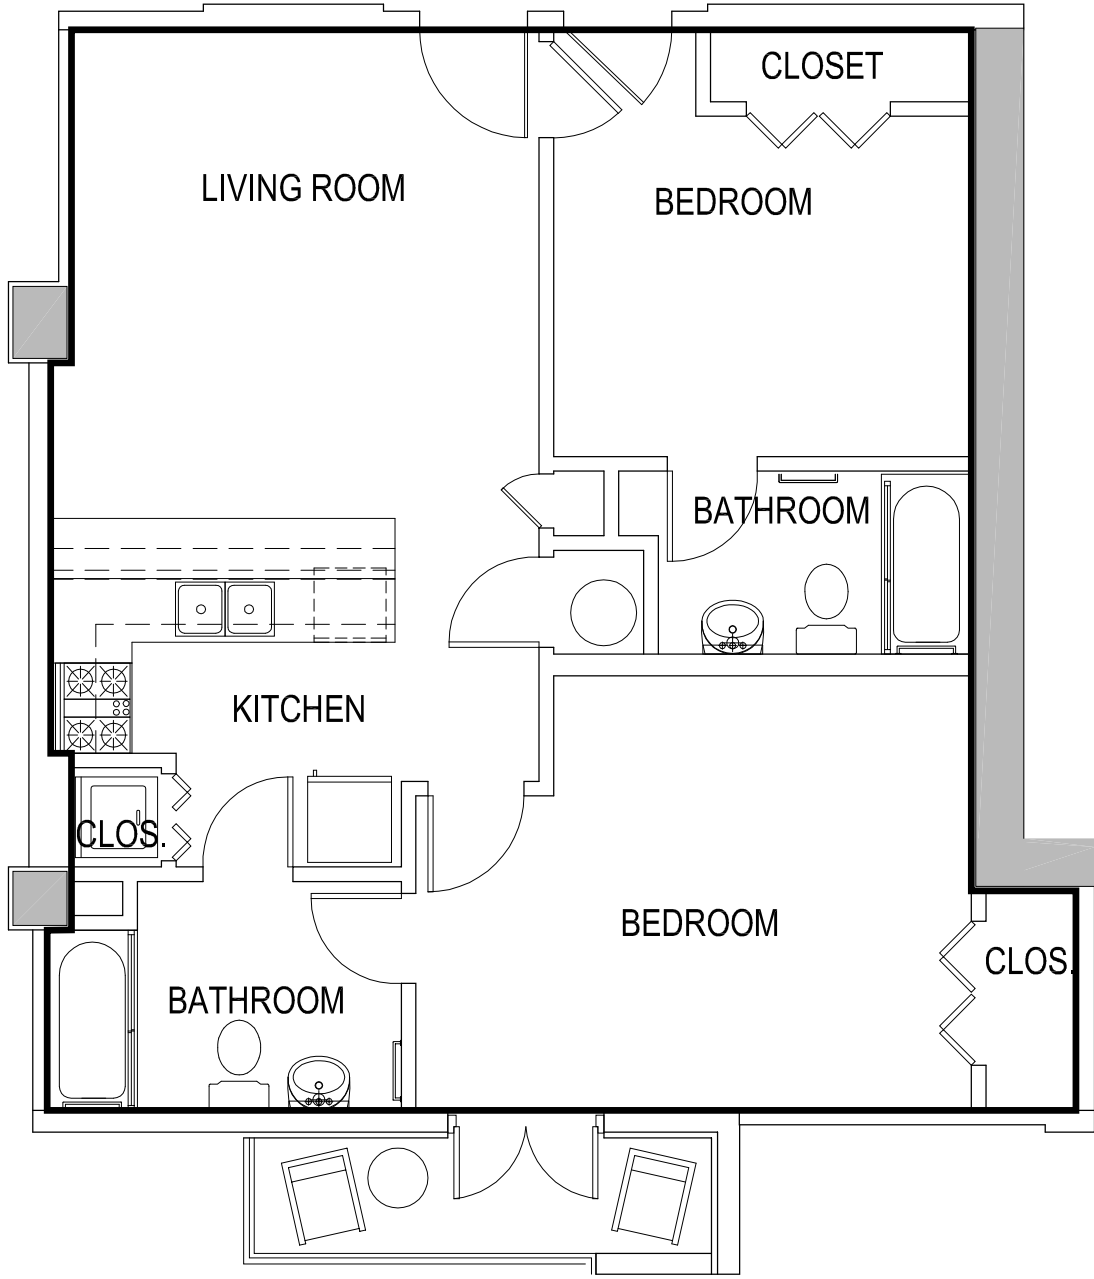

UNIT 514

*Room configuration, dimensions, and area tabulations reflect final design intent and do not reflect final constructed condition.

TWO BEDROOM UNIT

AREA=777.54 SQ FT

GAMEDAY ATHENS
ATHENS, GEORGIA