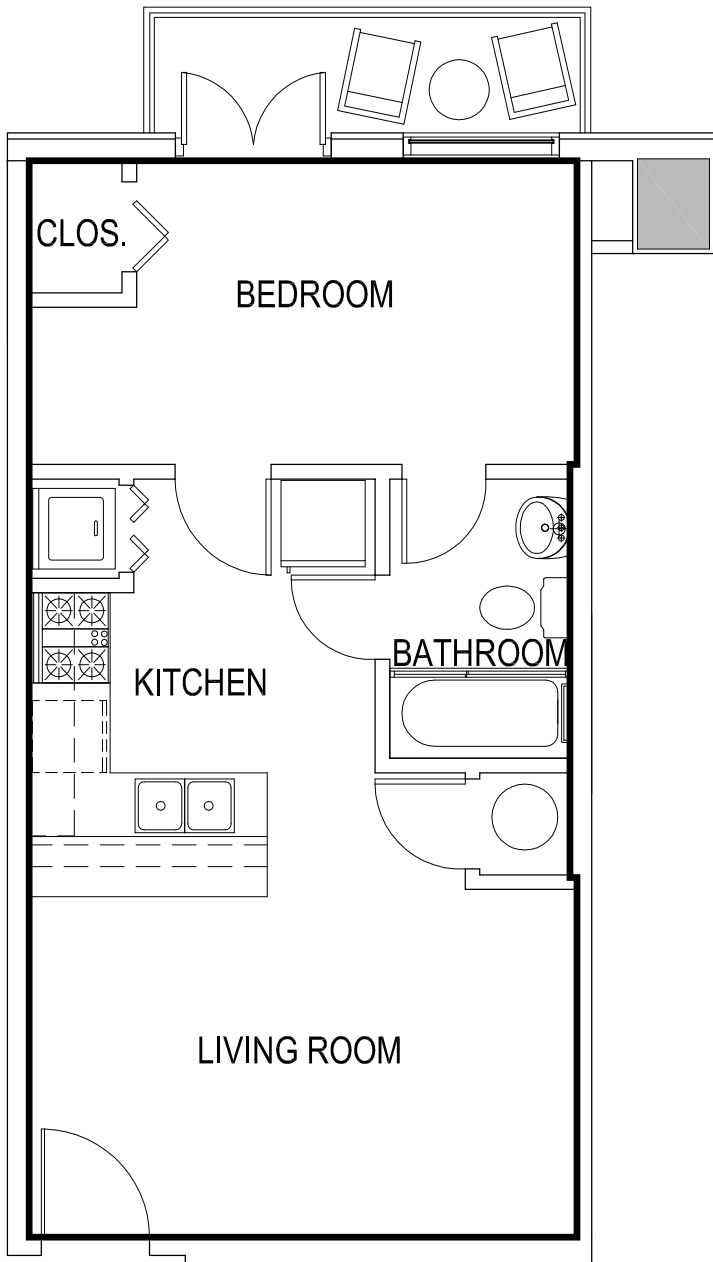

UNIT 401

*Room configuration, dimensions, and area tabulations reflect final design intent and do not reflect final constructed condition.

TWO BEDROOM UNIT

AREA=637.25 SQ FT

GAMEDAY ATHENS
ATHENS, GEORGIA