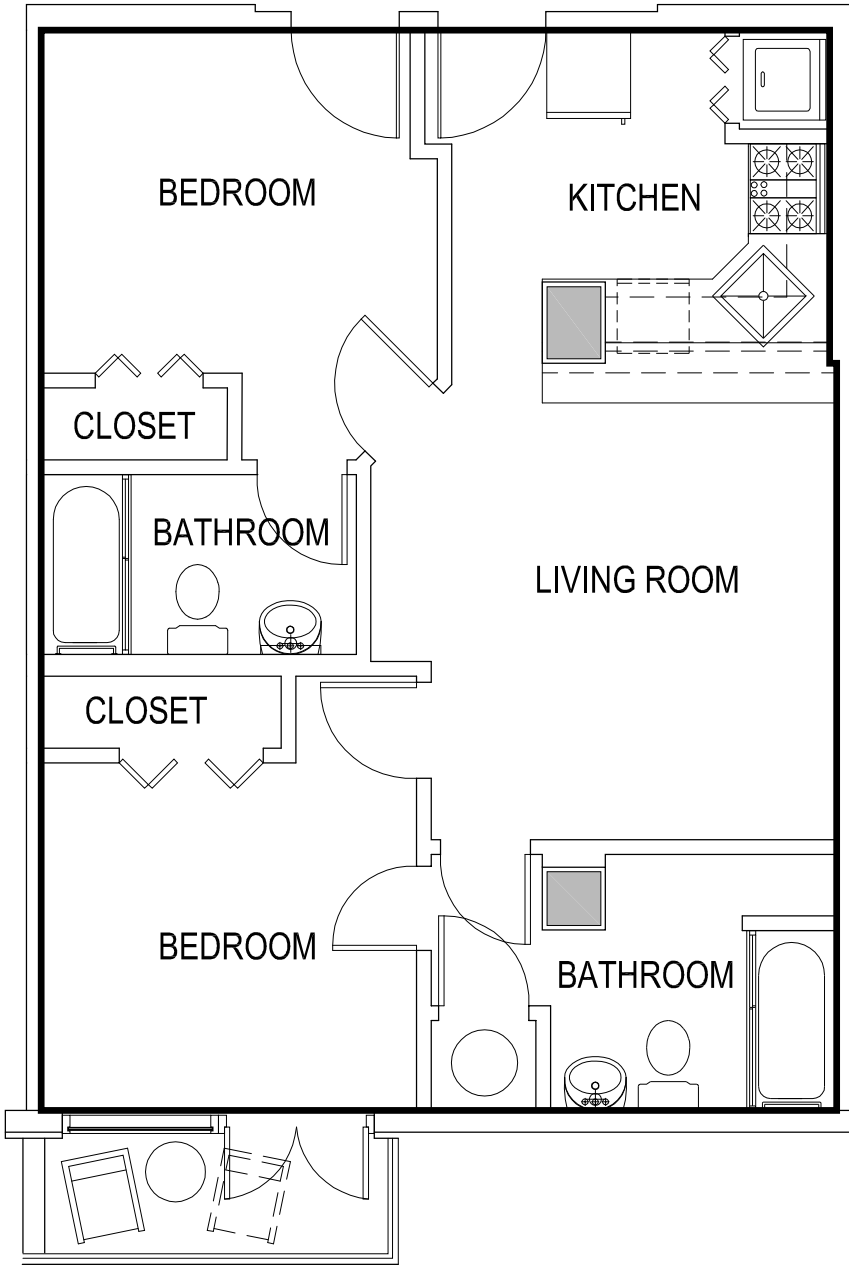

UNIT 814

*Room configuration, dimensions, and area tabulations reflect final design intent and do not reflect final constructed condition.

TWO BEDROOM UNIT

AREA= 661.21 SQ FT

GAMEDAY ATHENS
ATHENS, GEORGIA