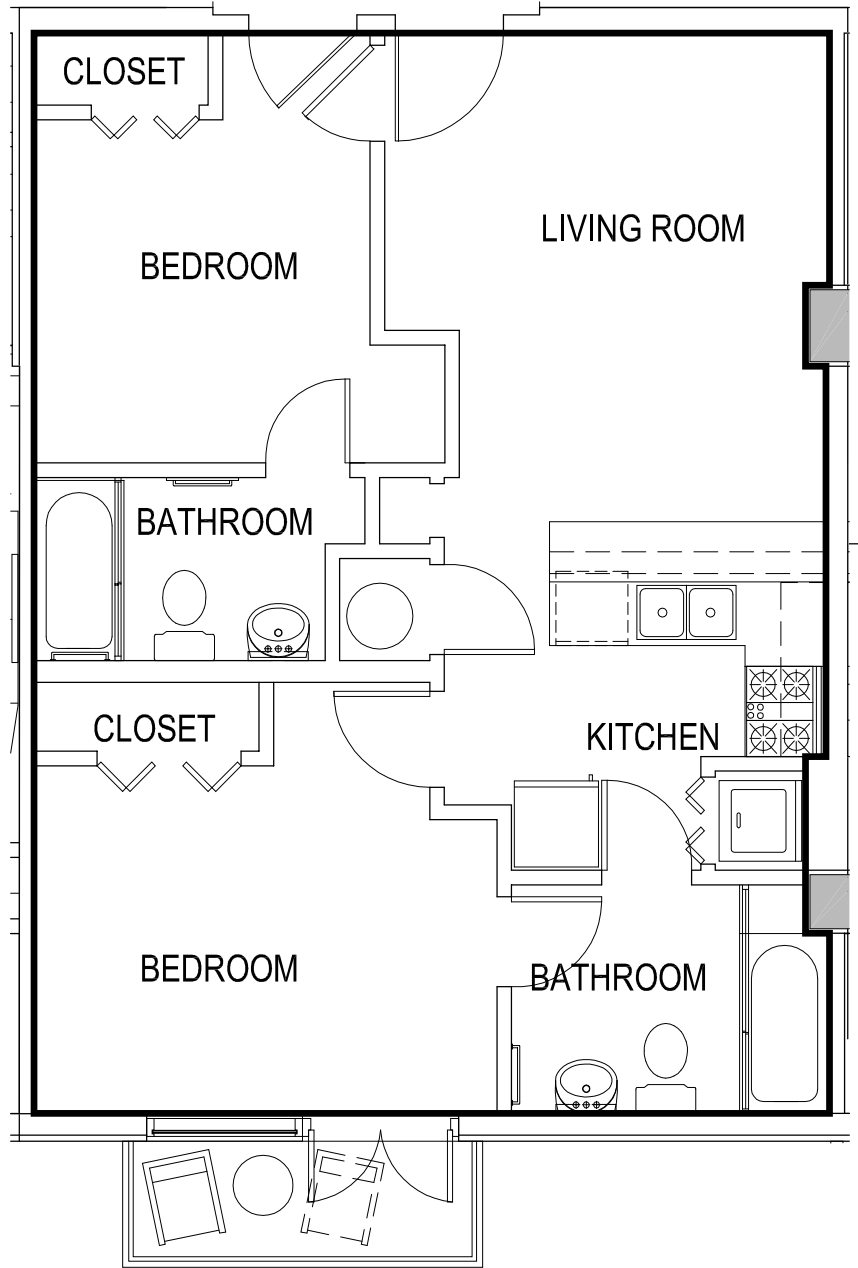

UNIT 716

*Room configuration, dimensions, and area tabulations reflect final design intent and do not reflect final constructed condition.

TWO BEDROOM UNIT

AREA=657.13 SQ FT

GAMEDAY ATHENS
ATHENS, GEORGIA