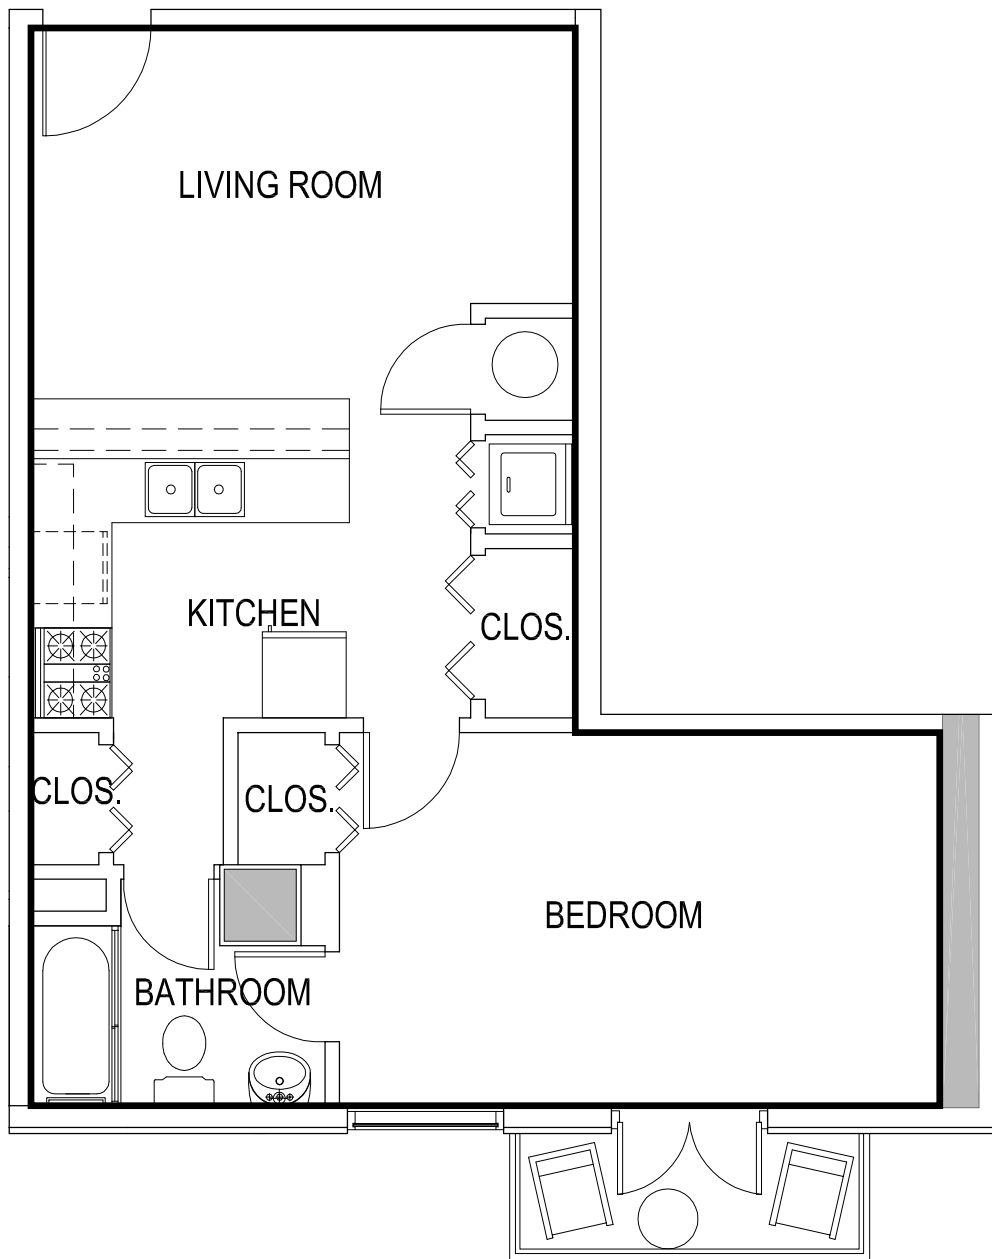

UNIT 702

*Room configuration, dimensions, and area tabulations reflect final design intent and do not reflect final constructed condition.

ONE BEDROOM UNIT

AREA= 557.74 SQ FT

GAMEDAY ATHENS
ATHENS, GEORGIA