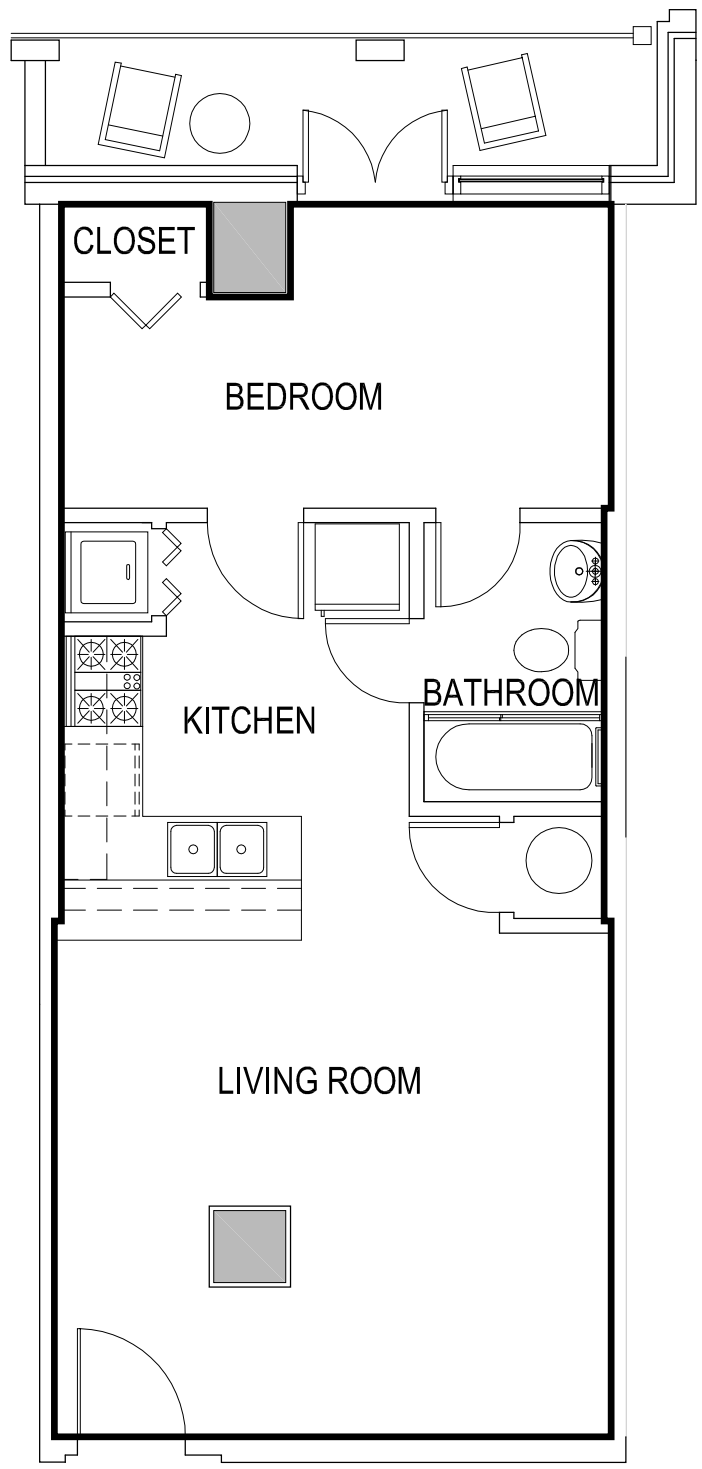

UNIT 406

*Room configuration, dimensions, and area tabulations reflect final design intent and do not reflect final constructed condition.

TWO BEDROOM UNIT

AREA=781.58 SQ FT

GAMEDAY ATHENS
ATHENS, GEORGIA