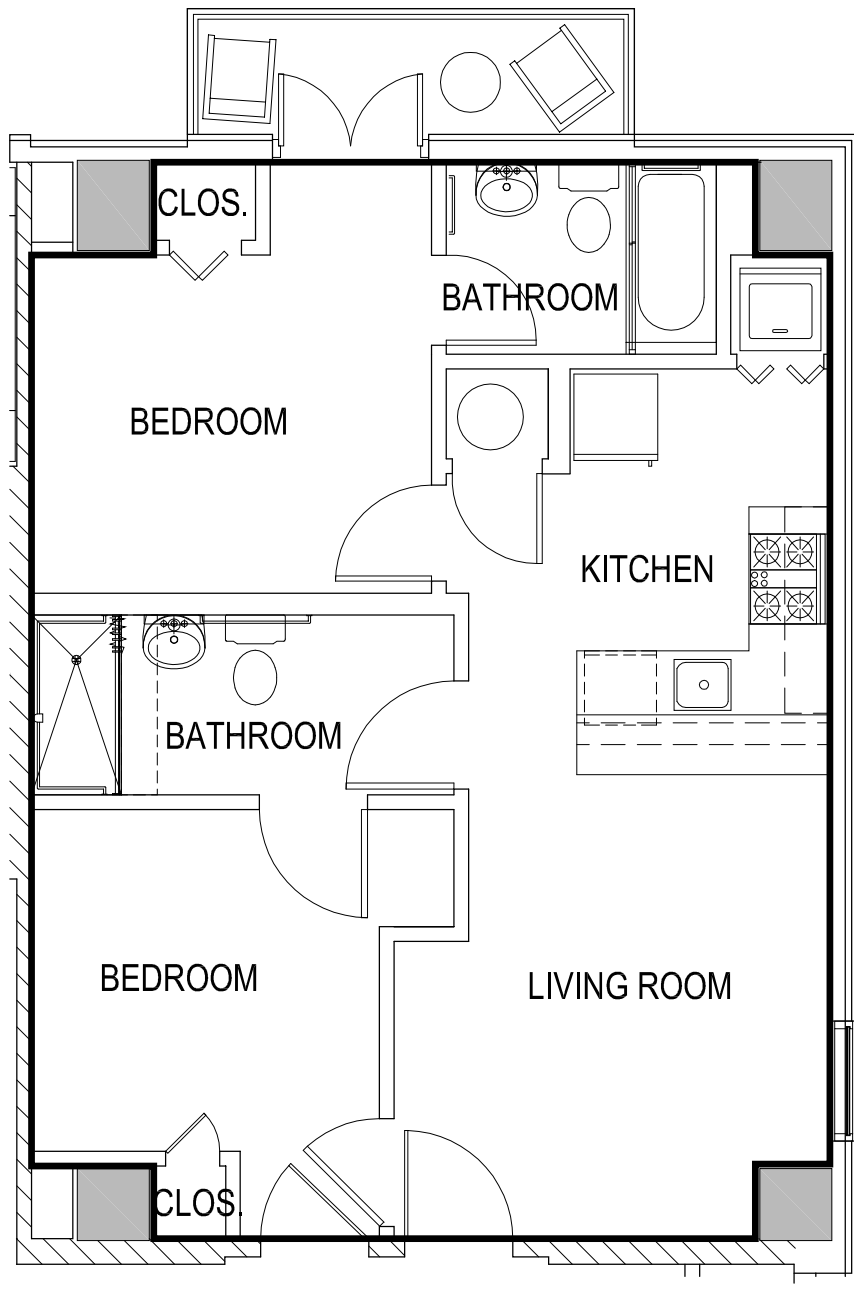

UNIT 301

*Room configuration, dimensions, and area tabulations reflect final design intent and do not reflect final constructed condition.

TWO BEDROOM UNIT

A graphical scale bar with markings at 0, 1', 2', 5', and 10'.

AREA=637.78 SQ FT

GAMEDAY ATHENS
ATHENS, GEORGIA