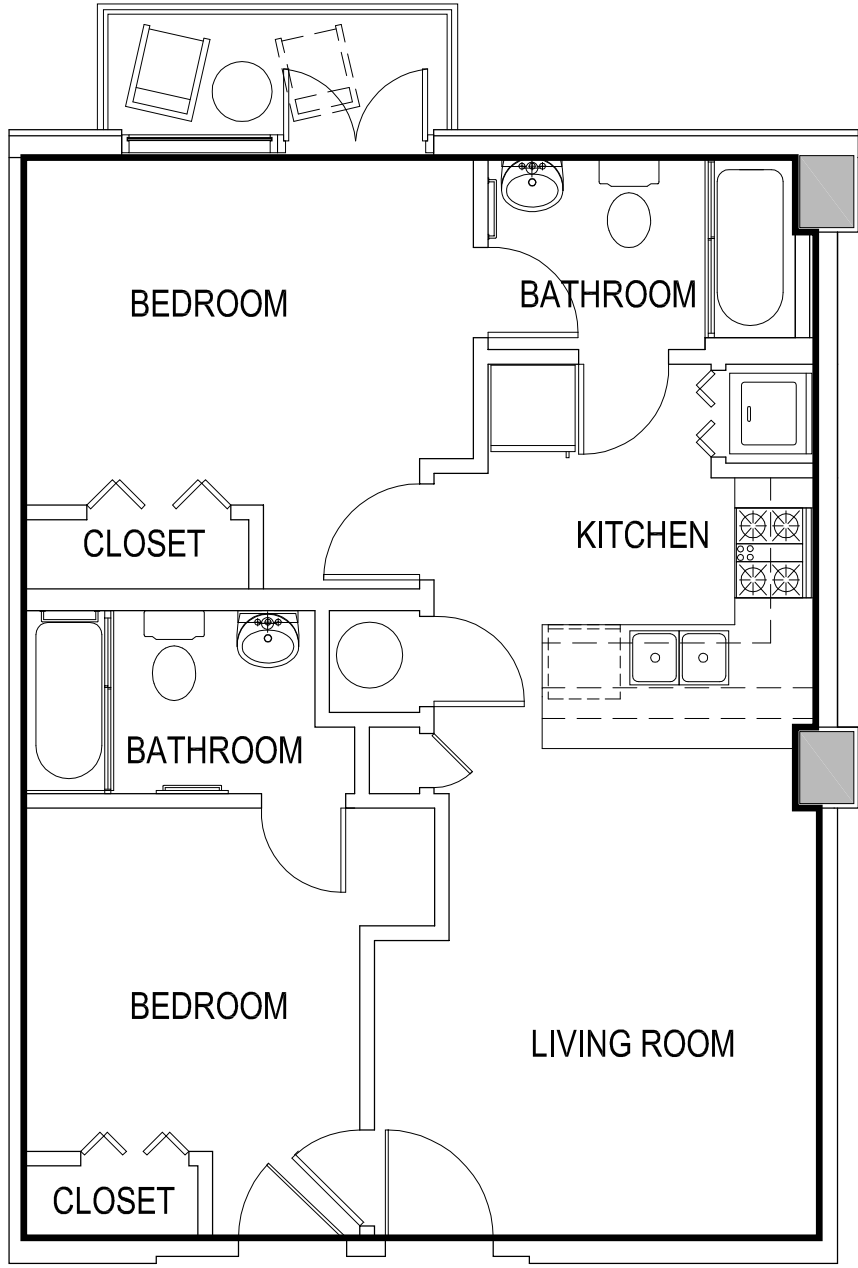

UNIT 717

*Room configuration, dimensions, and area tabulations reflect final design intent and do not reflect final constructed condition.

TWO BEDROOM UNIT

AREA=658.78 SQ FT

GAMEDAY ATHENS
ATHENS, GEORGIA