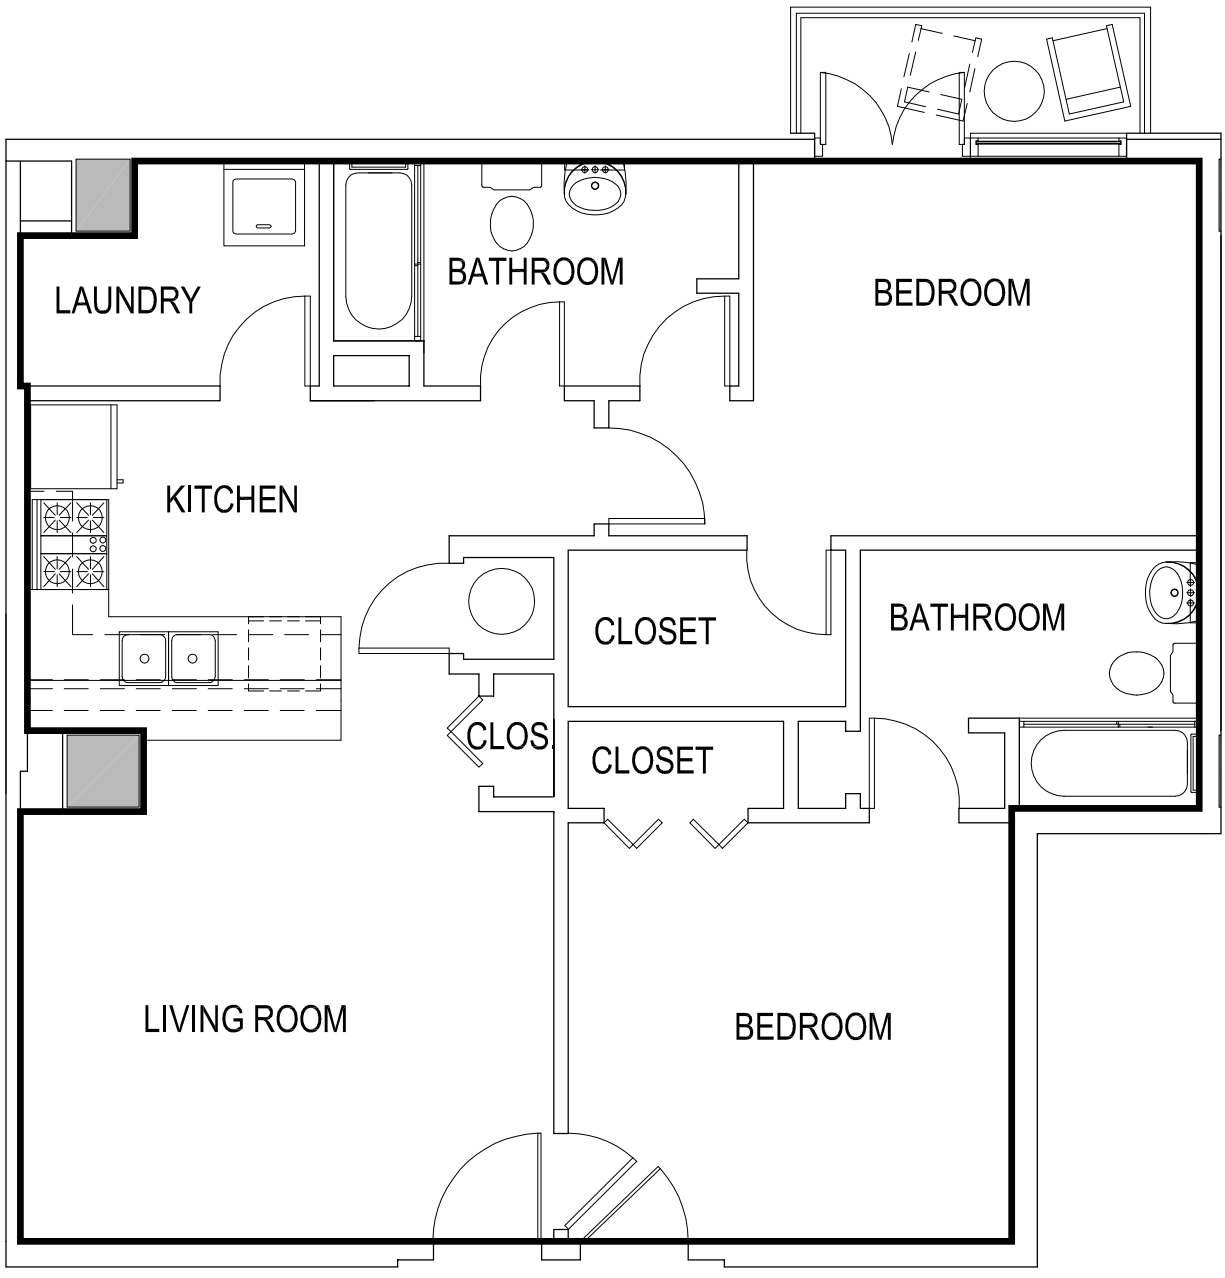

UNIT 809

*Room configuration, dimensions, and area tabulations reflect final design intent and do not reflect final constructed condition.

TWO BEDROOM UNIT

AREA= 903.83 SQ FT

GAMEDAY ATHENS
ATHENS, GEORGIA