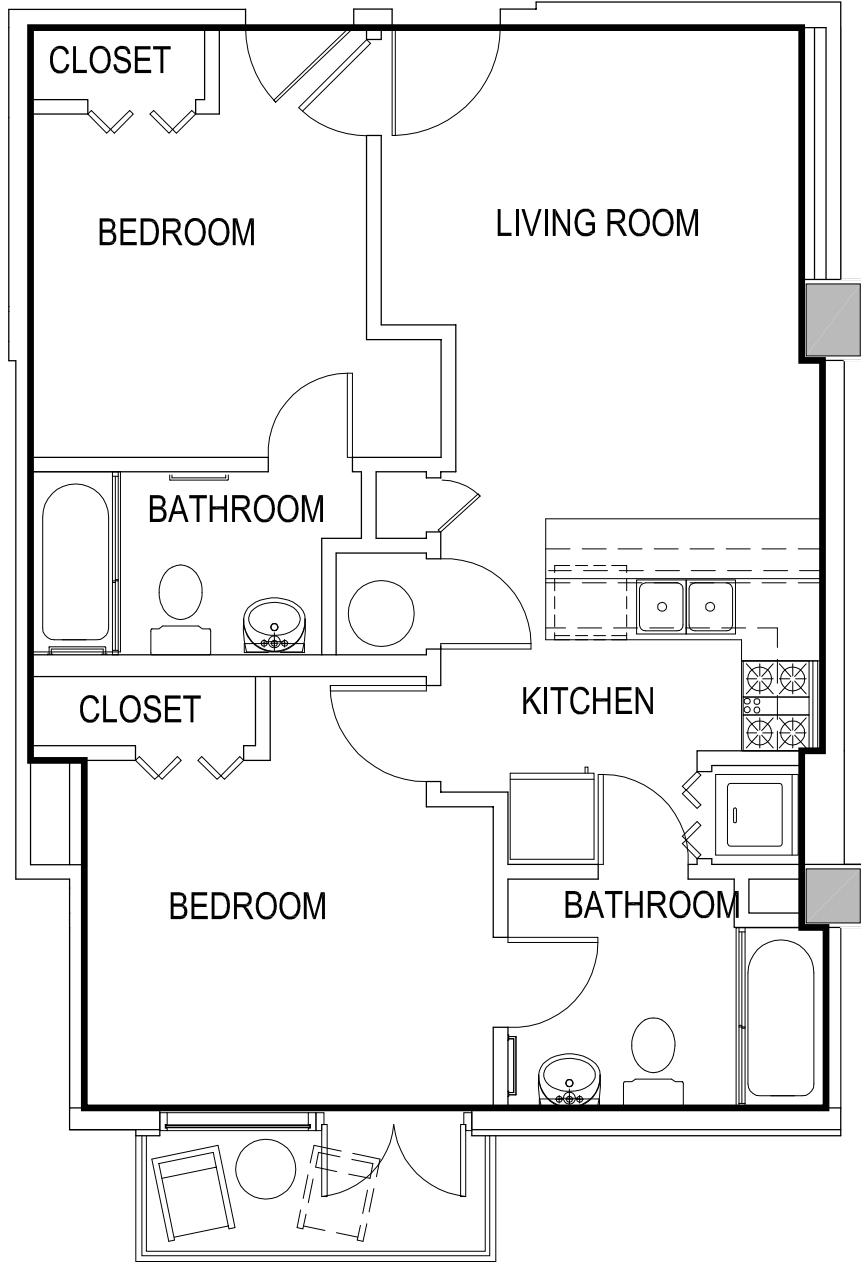

UNIT 624

*Room configuration, dimensions, and area tabulations reflect final design intent and do not reflect final constructed condition.

TWO BEDROOM UNIT

AREA=638.07 SQ FT

GAMEDAY ATHENS
ATHENS, GEORGIA