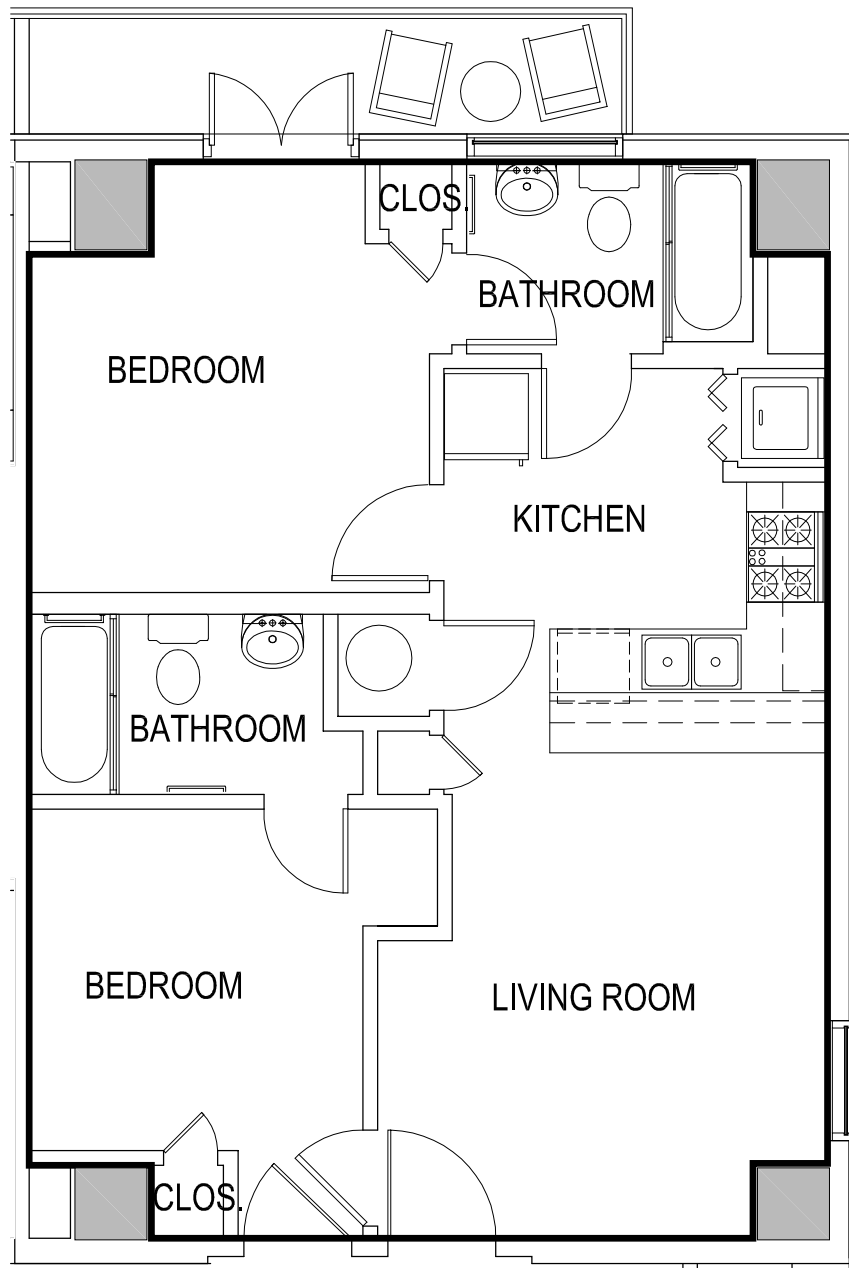

TWO BEDROOM UNIT

AREA=661.41 SQ FT

GAMEDAY ATHENS
ATHENS, GEORGIA

UNIT 701

*Room configuration, dimensions, and area tabulations reflect final design intent and do not reflect final constructed condition.