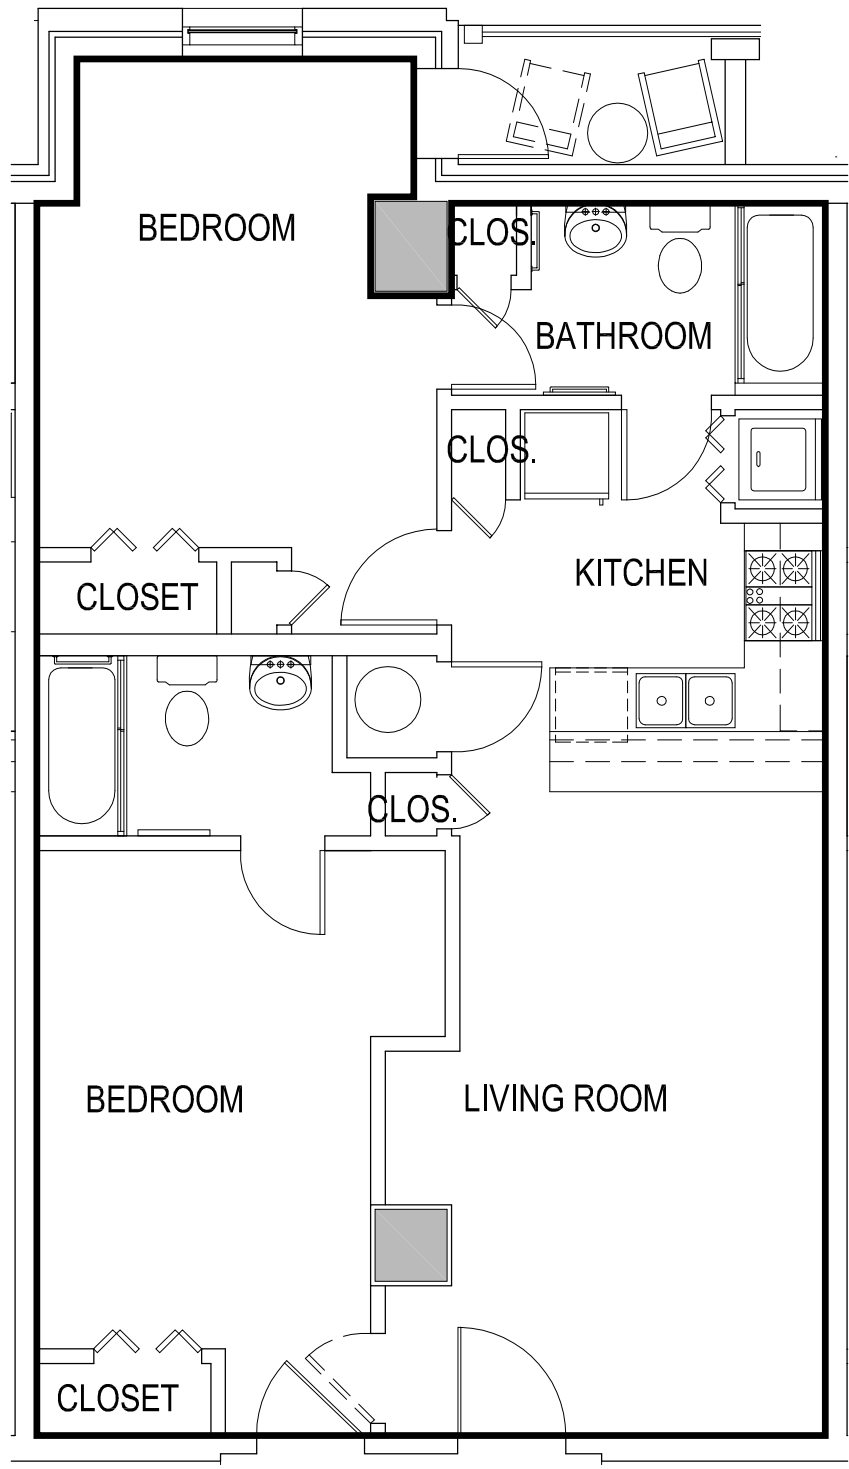

UNIT 404

*Room configuration, dimensions, and area tabulations reflect final design intent and do not reflect final constructed condition.

TWO BEDROOM UNIT

AREA=743.67 SQ FT

GAMEDAY ATHENS
ATHENS, GEORGIA