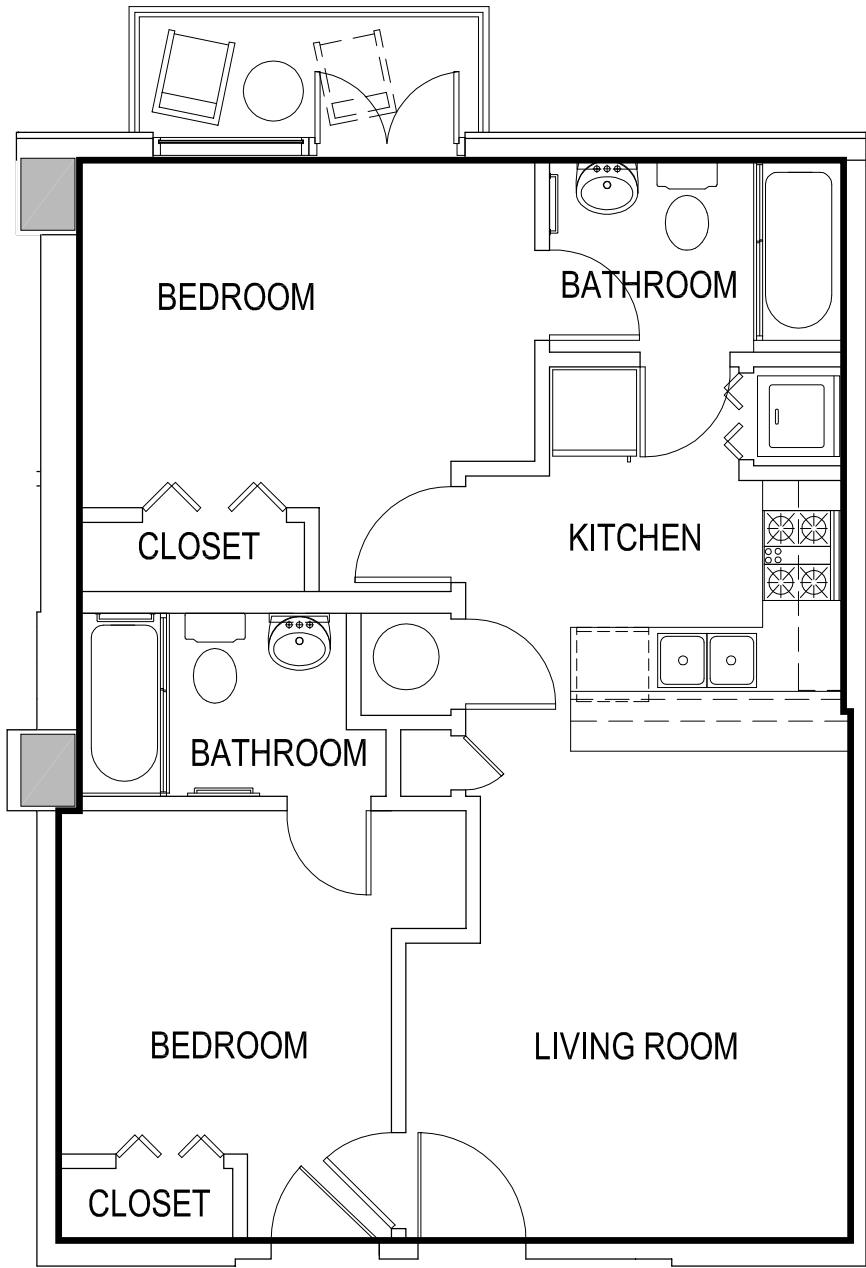

UNIT 819

*Room configuration, dimensions, and area tabulations reflect final design intent and do not reflect final constructed condition.

TWO BEDROOM UNIT

AREA= 646.69 SQ FT

GAMEDAY ATHENS
ATHENS, GEORGIA