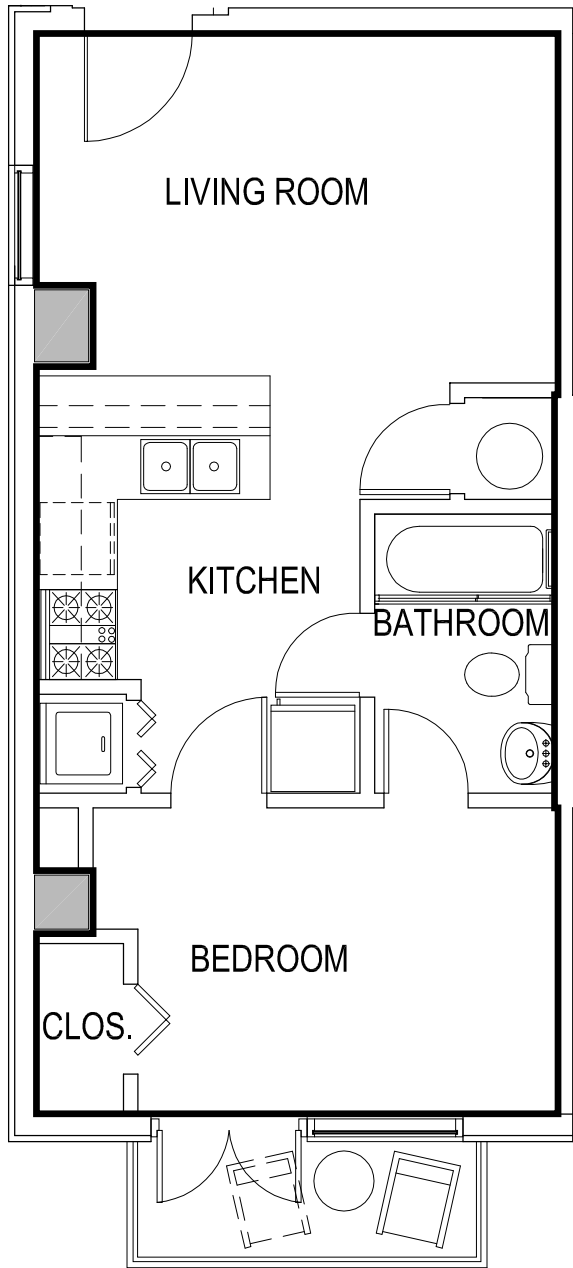

UNIT 532

*Room configuration, dimensions, and area tabulations reflect final design intent and do not reflect final constructed condition.

ONE BEDROOM UNIT

A scale bar with markings at 0, 1', 2', 5', and 10'.

AREA=427.56 SQ FT

GAMEDAY ATHENS
ATHENS, GEORGIA