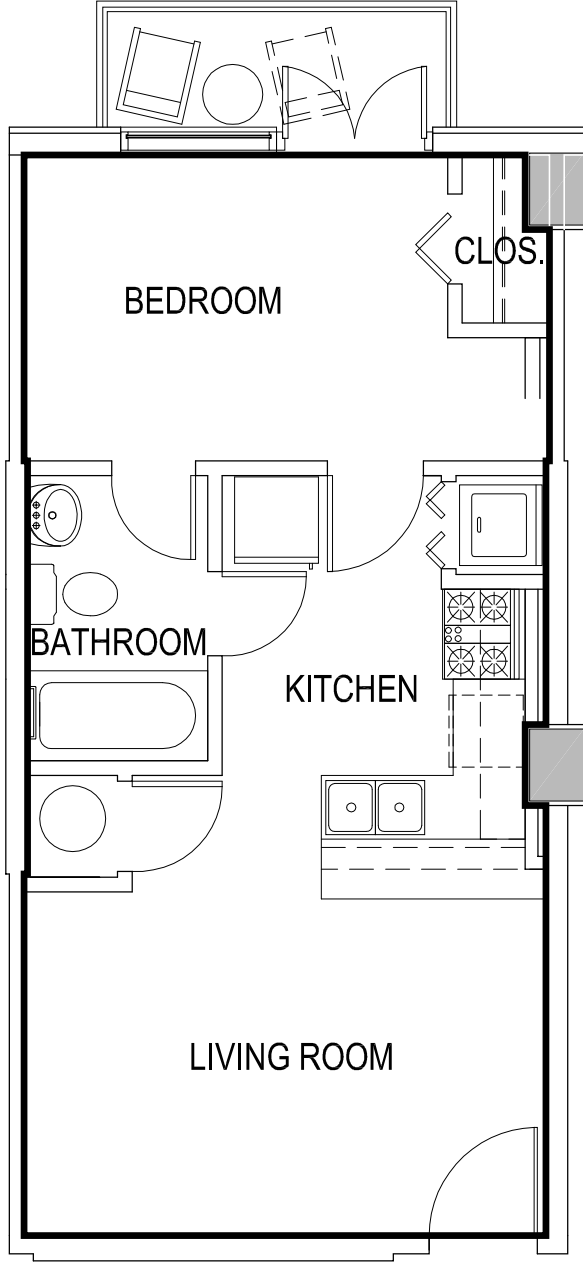

UNIT 529

*Room configuration, dimensions, and area tabulations reflect final design intent and do not reflect final constructed condition.

ONE BEDROOM UNIT

AREA=432.02 SQ FT

GAMEDAY ATHENS
ATHENS, GEORGIA