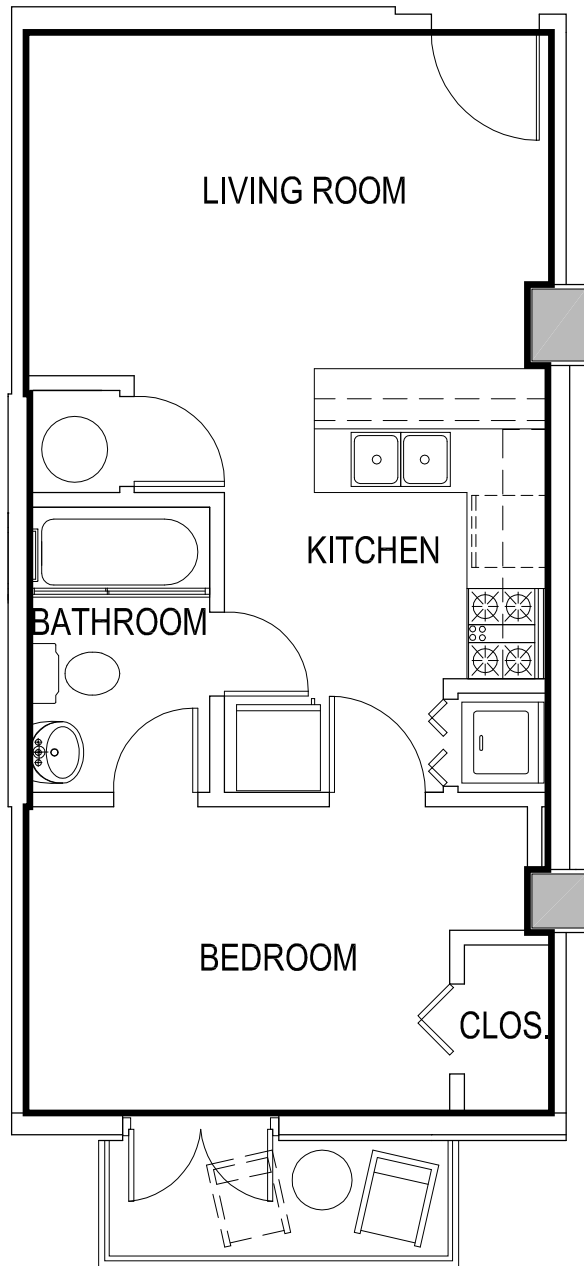

UNIT 524

*Room configuration, dimensions, and area tabulations reflect final design intent and do not reflect final constructed condition.

ONE BEDROOM UNIT

AREA=432.76 SQ FT

GAMEDAY ATHENS
ATHENS, GEORGIA