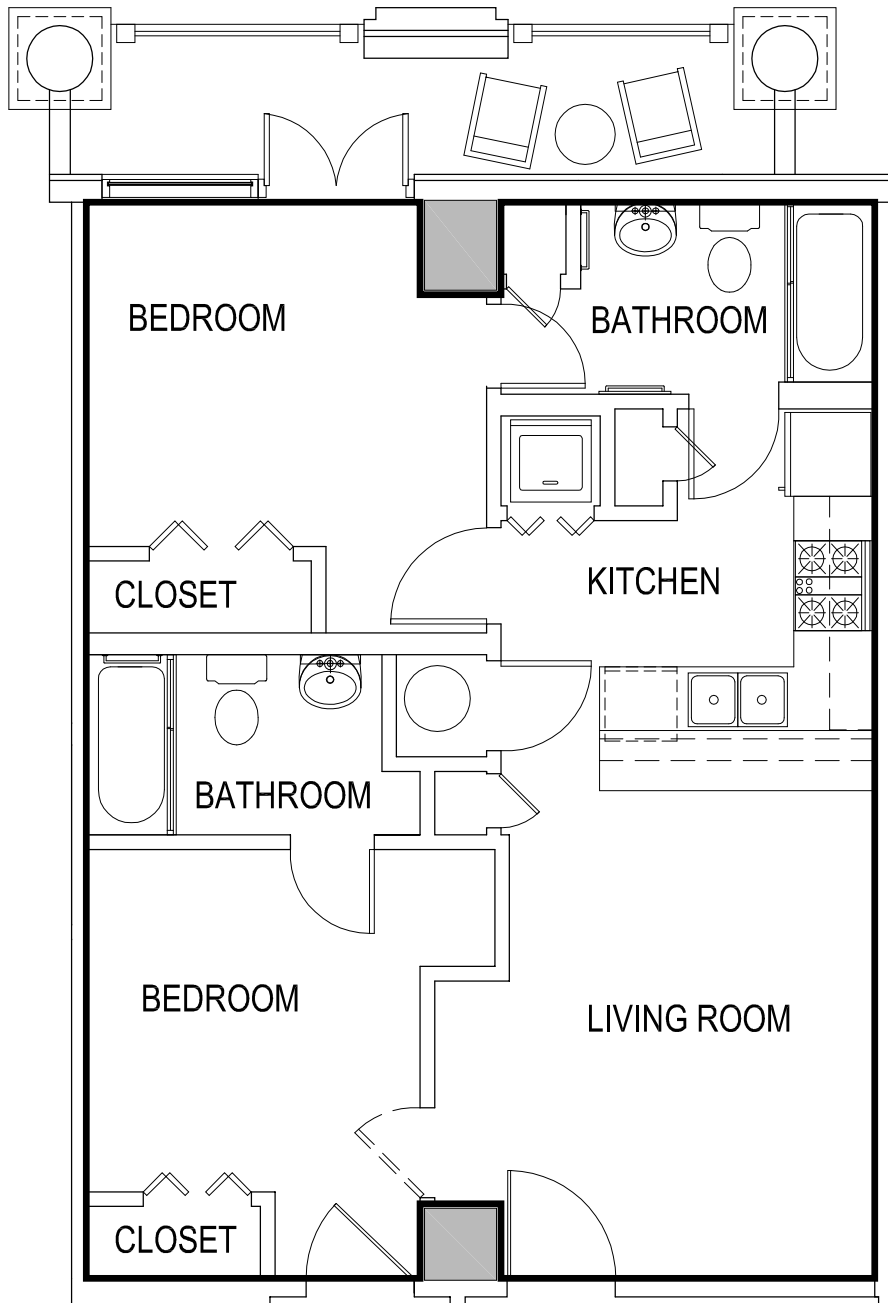

UNIT 609

*Room configuration, dimensions, and area tabulations reflect final design intent and do not reflect final constructed condition.

TWO BEDROOM UNIT

AREA=644.14 SQ FT

GAMEDAY ATHENS
ATHENS, GEORGIA