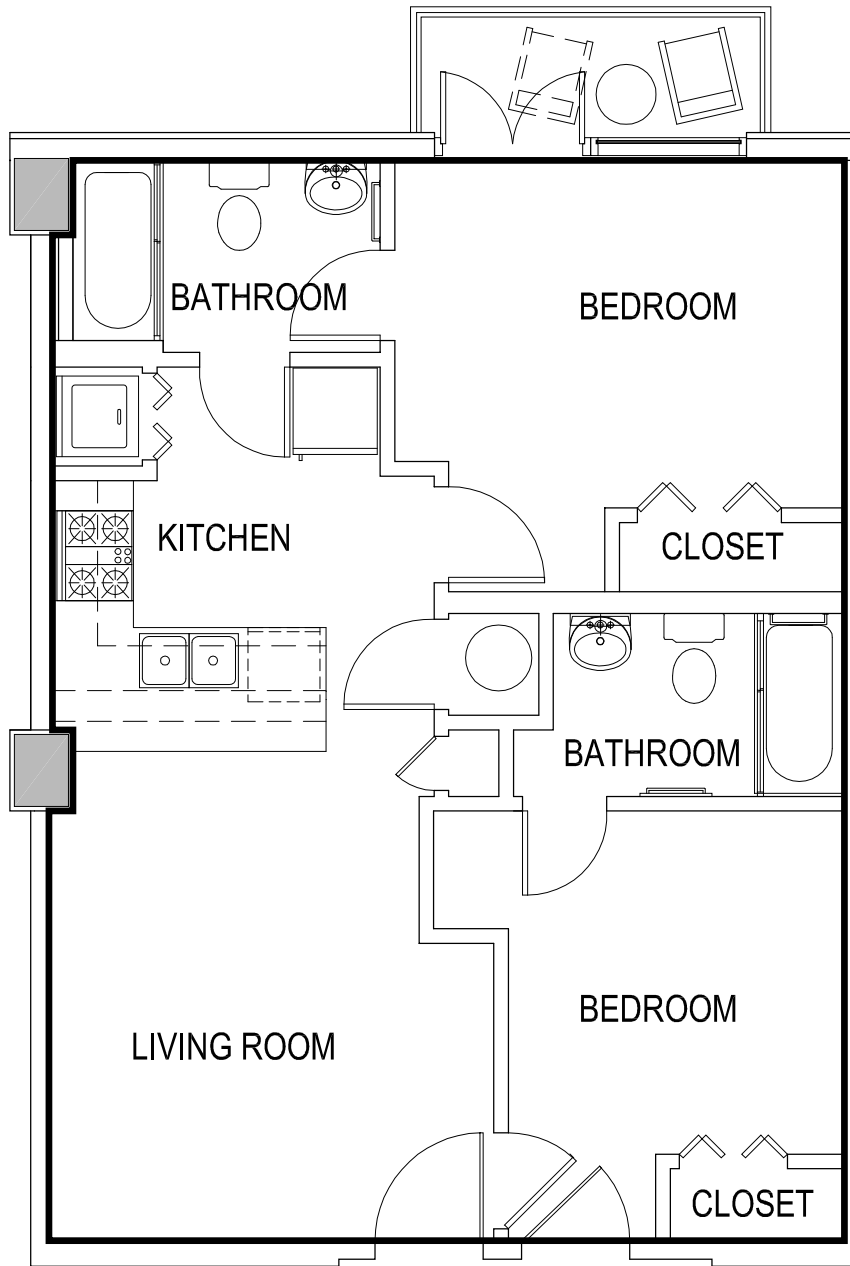

UNIT 715

*Room configuration, dimensions, and area tabulations reflect final design intent and do not reflect final constructed condition.

TWO BEDROOM UNIT

AREA=658.78 SQ FT

GAMEDAY ATHENS
ATHENS, GEORGIA