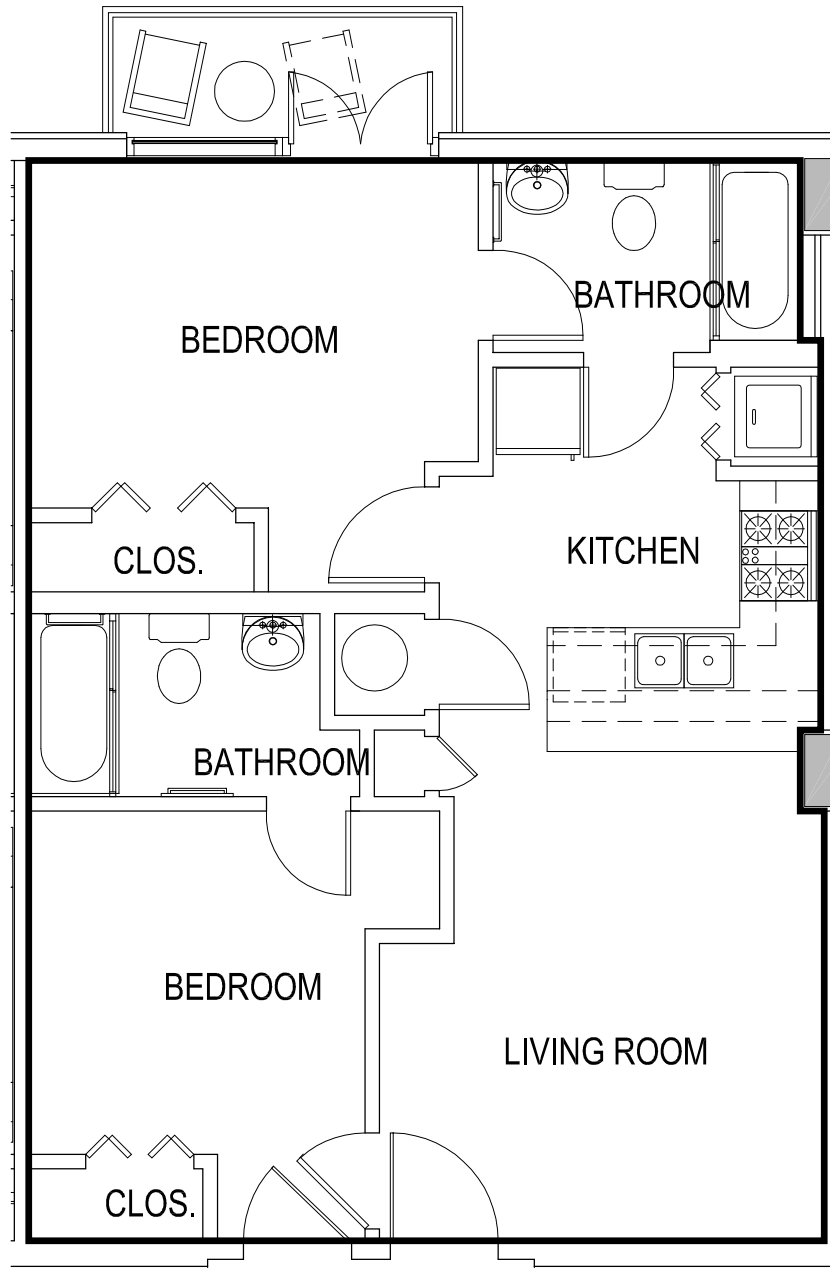

UNIT 617

*Room configuration, dimensions, and area tabulations reflect final design intent and do not reflect final constructed condition.

TWO BEDROOM UNIT

AREA=657.11 SQ FT

GAMEDAY ATHENS
ATHENS, GEORGIA