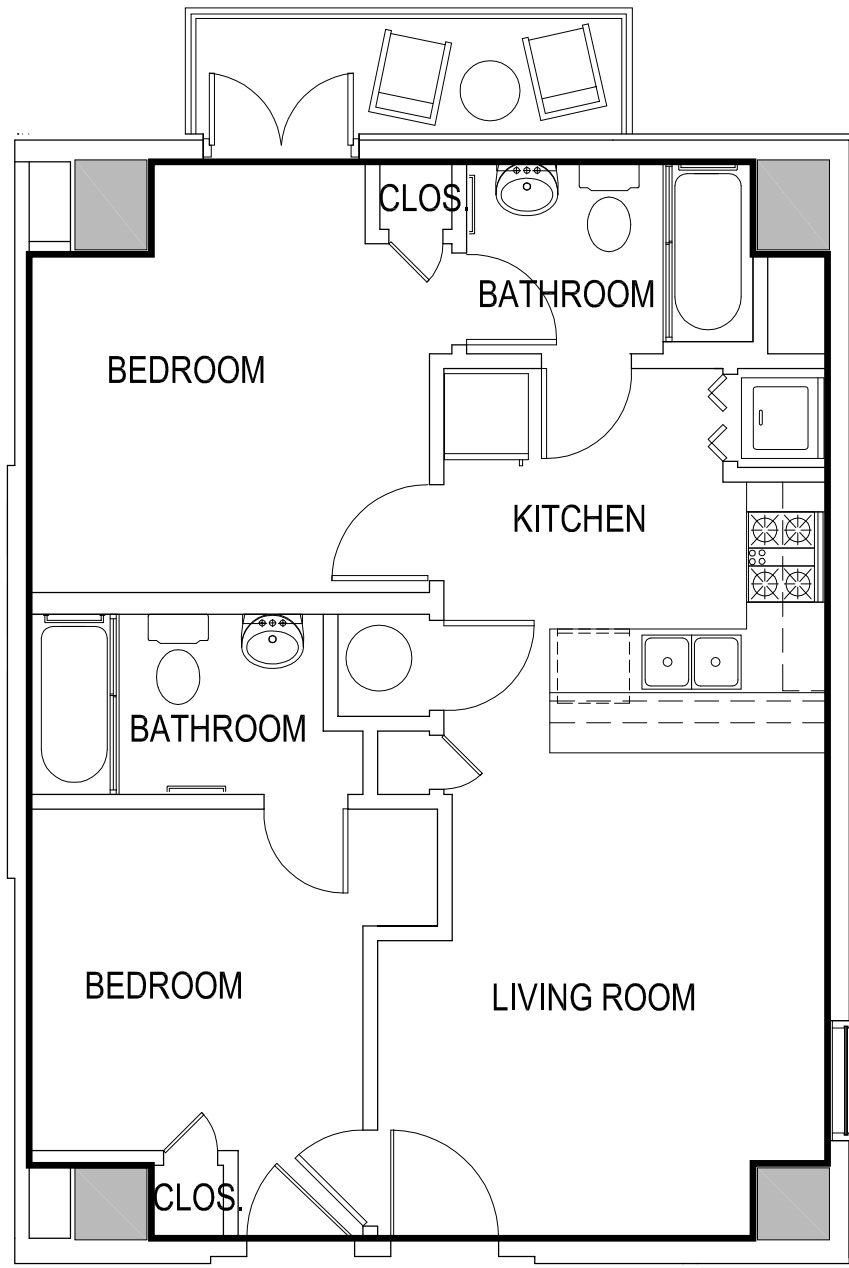

UNIT 601

*Room configuration, dimensions, and area tabulations reflect final design intent and do not reflect final constructed condition.

TWO BEDROOM UNIT

AREA=637.78 SQ FT

GAMEDAY ATHENS
ATHENS, GEORGIA