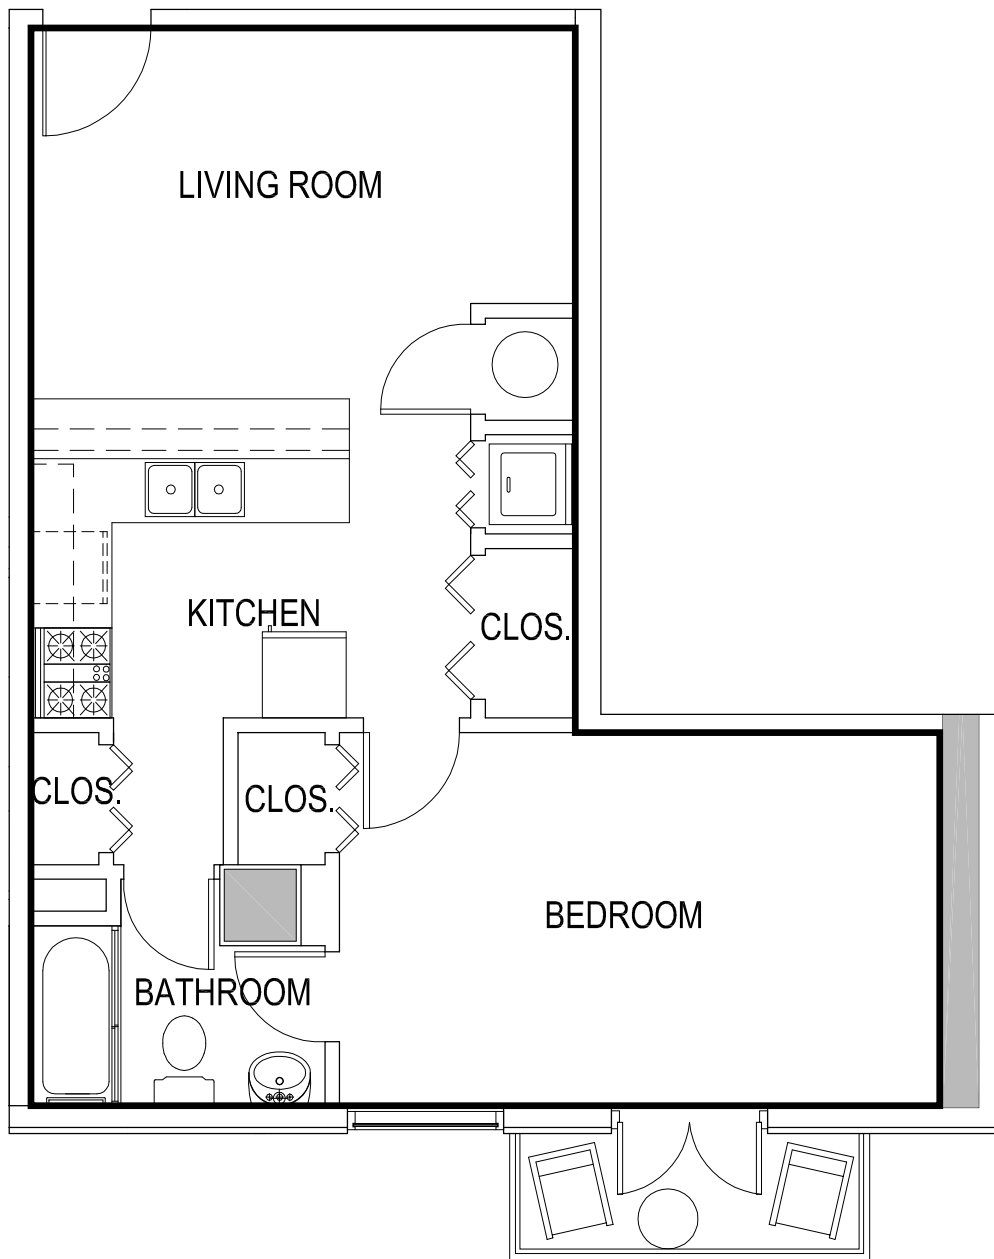

UNIT 602

*Room configuration, dimensions, and area tabulations reflect final design intent and do not reflect final constructed condition.

ONE BEDROOM UNIT

AREA=557.74 SQ FT

GAMEDAY ATHENS
ATHENS, GEORGIA