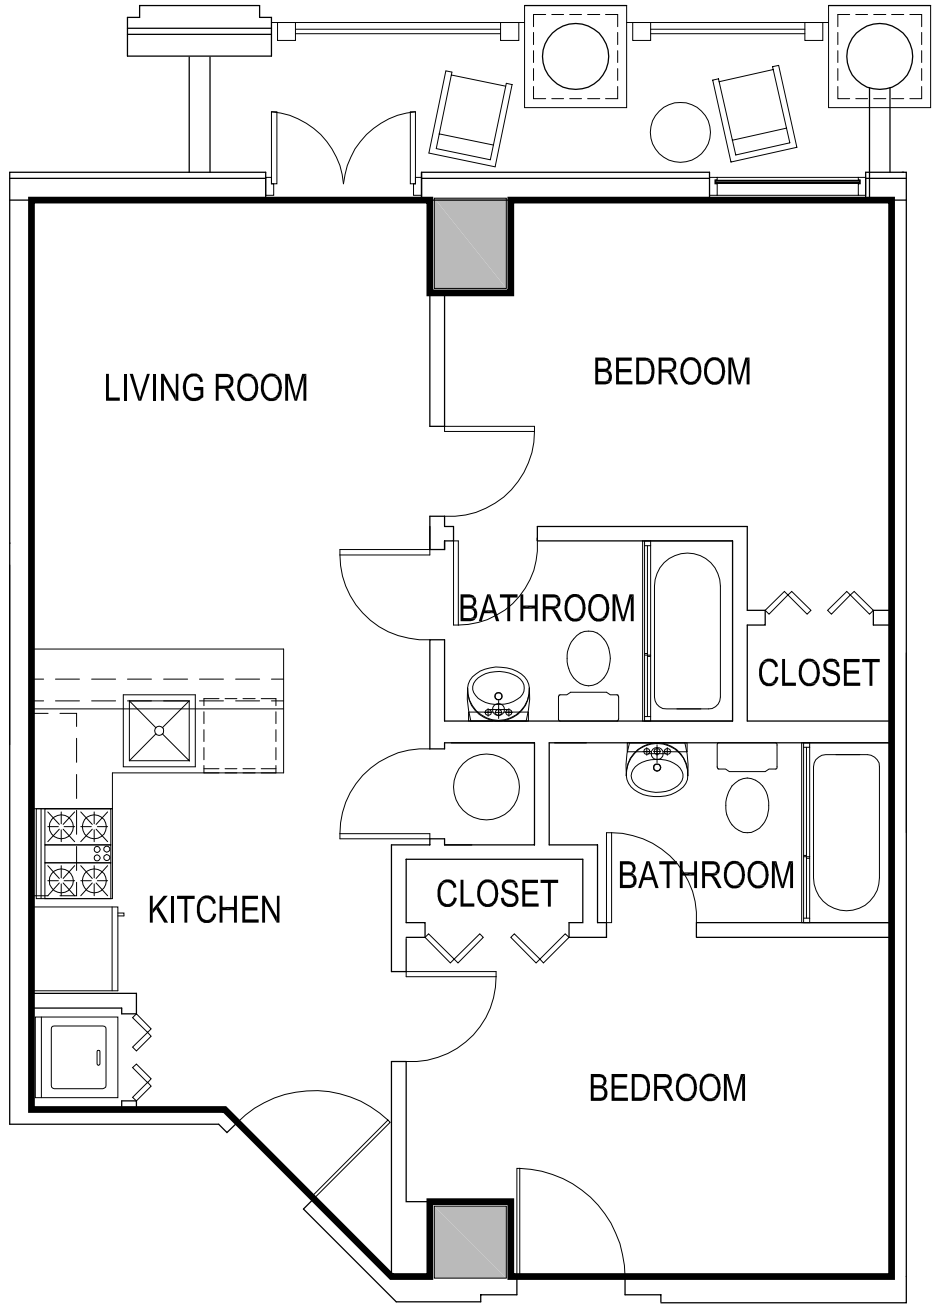

UNIT 610

*Room configuration, dimensions, and area tabulations reflect final design intent and do not reflect final constructed condition.

TWO BEDROOM UNIT

AREA=668.02 SQ FT

GAMEDAY ATHENS
ATHENS, GEORGIA