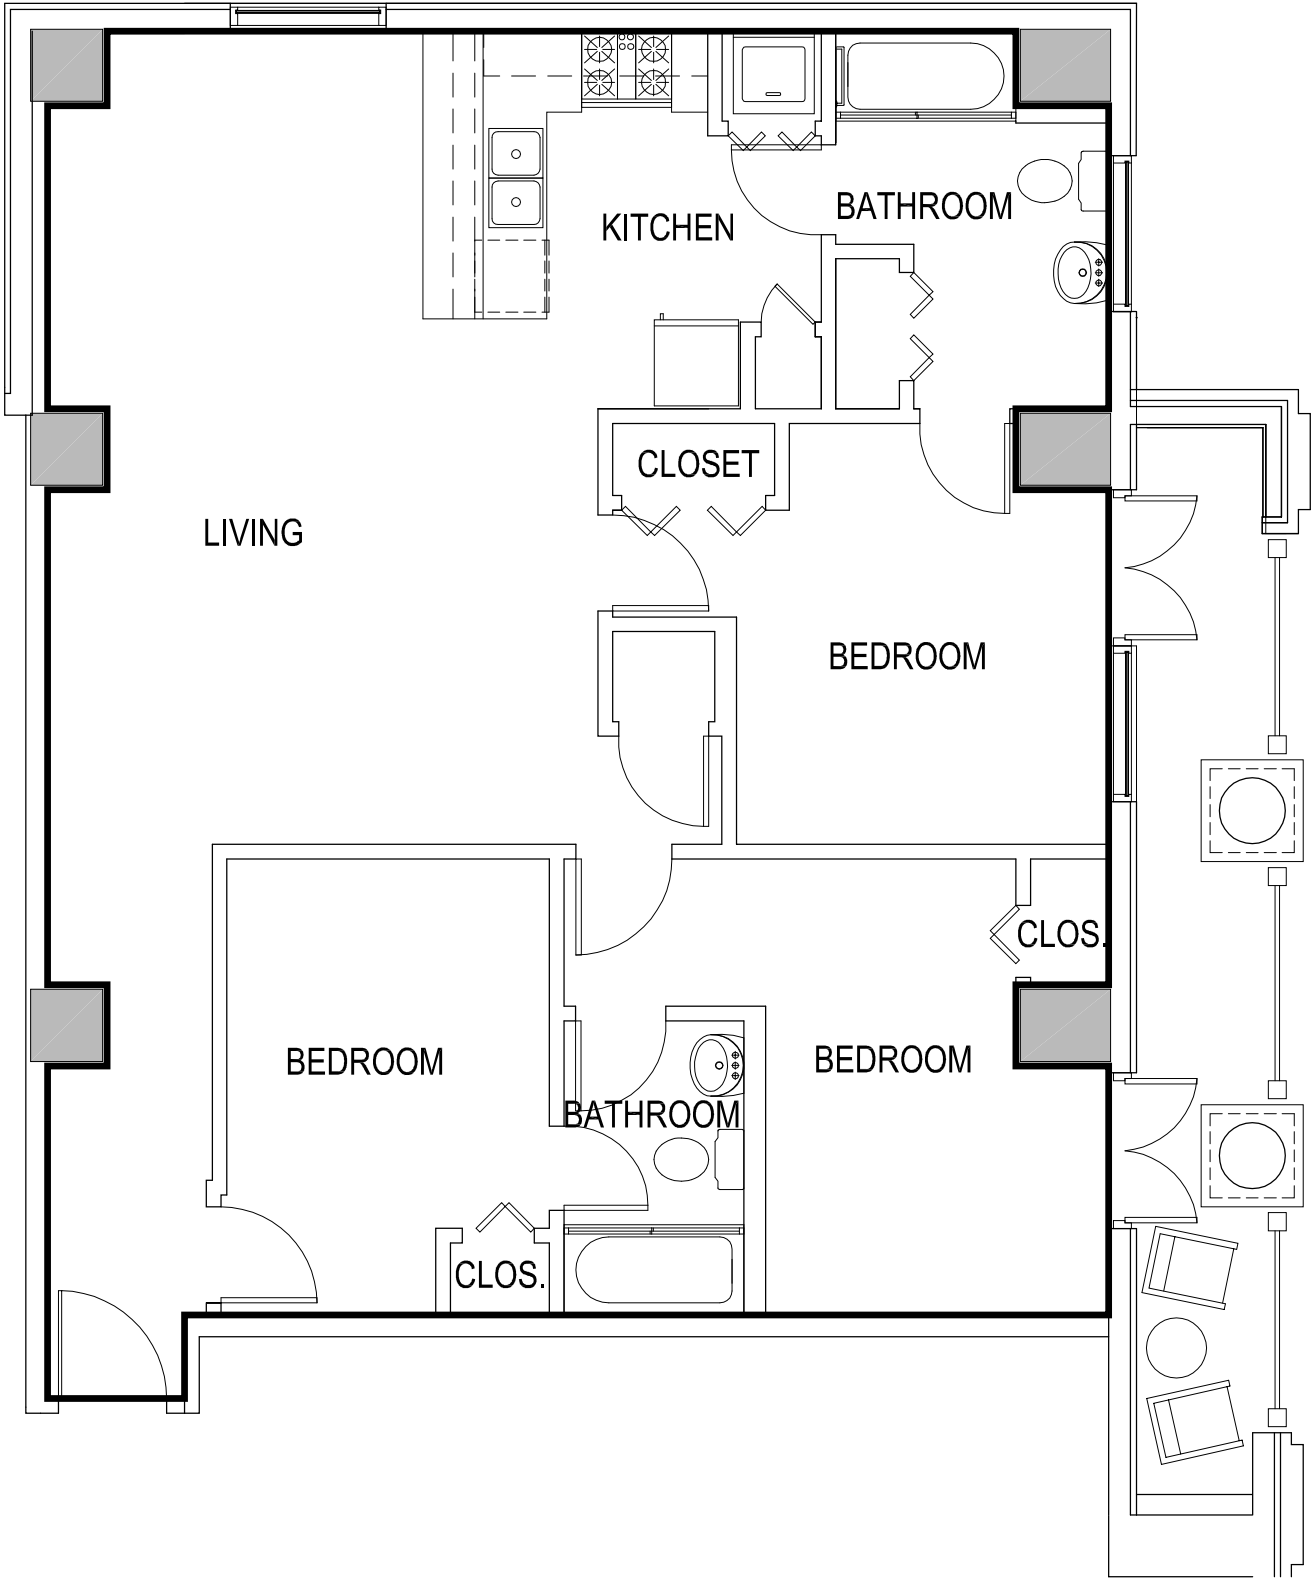

UNIT 611

*Room configuration, dimensions, and area tabulations reflect final design intent and do not reflect final constructed condition.

THREE BEDROOM UNIT

AREA=1031.83 SQ FT

GAMEDAY ATHENS
ATHENS, GEORGIA