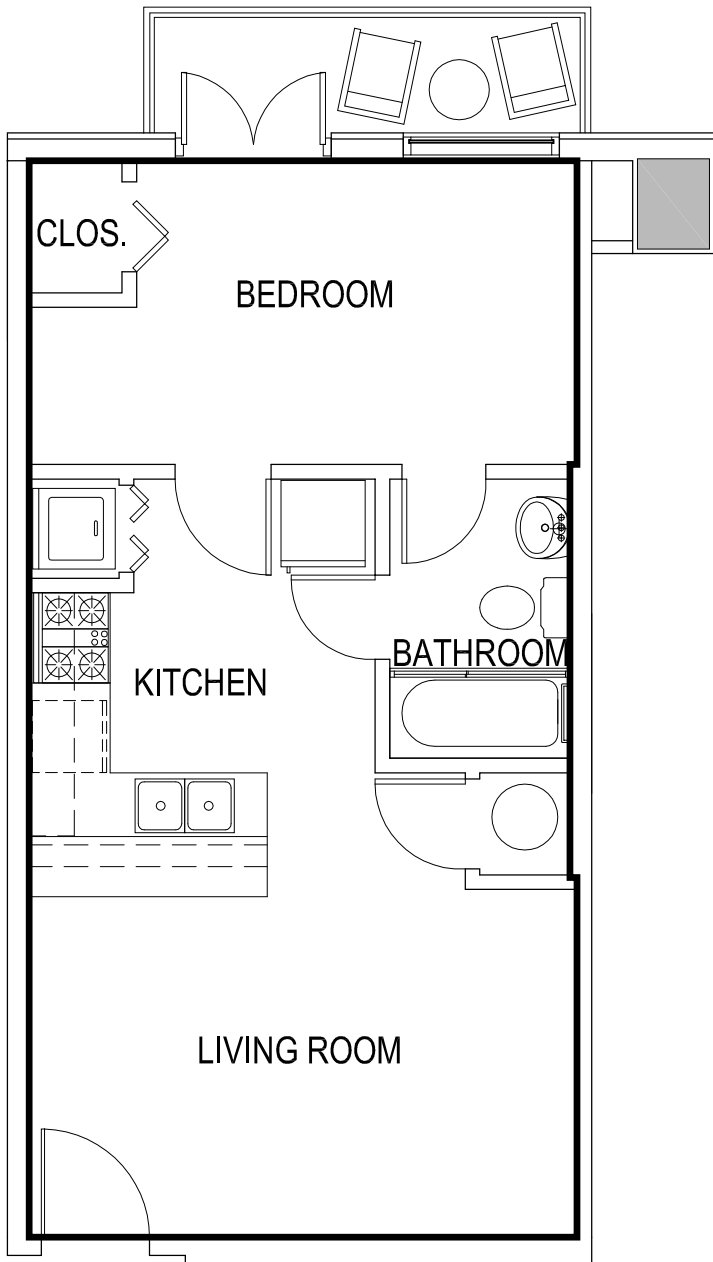

UNIT 603

*Room configuration, dimensions, and area tabulations reflect final design intent and do not reflect final constructed condition.

ONE BEDROOM UNIT

AREA=452.71 SQ FT

GAMEDAY ATHENS
ATHENS, GEORGIA