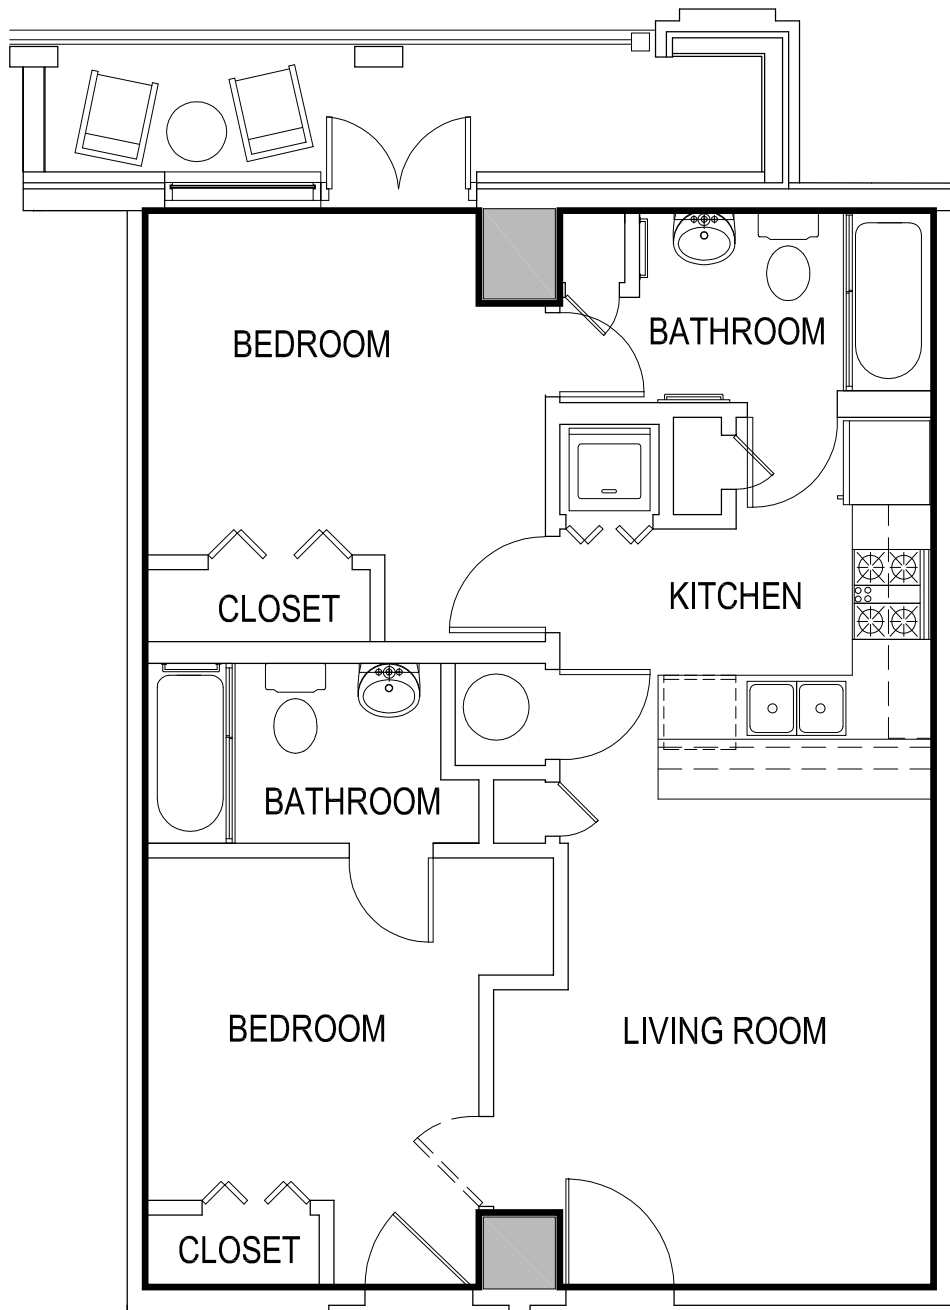

UNIT 507

*Room configuration, dimensions, and area tabulations reflect final design intent and do not reflect final constructed condition.

TWO BEDROOM UNIT

AREA=644.14 SQ FT

GAMEDAY ATHENS
ATHENS, GEORGIA