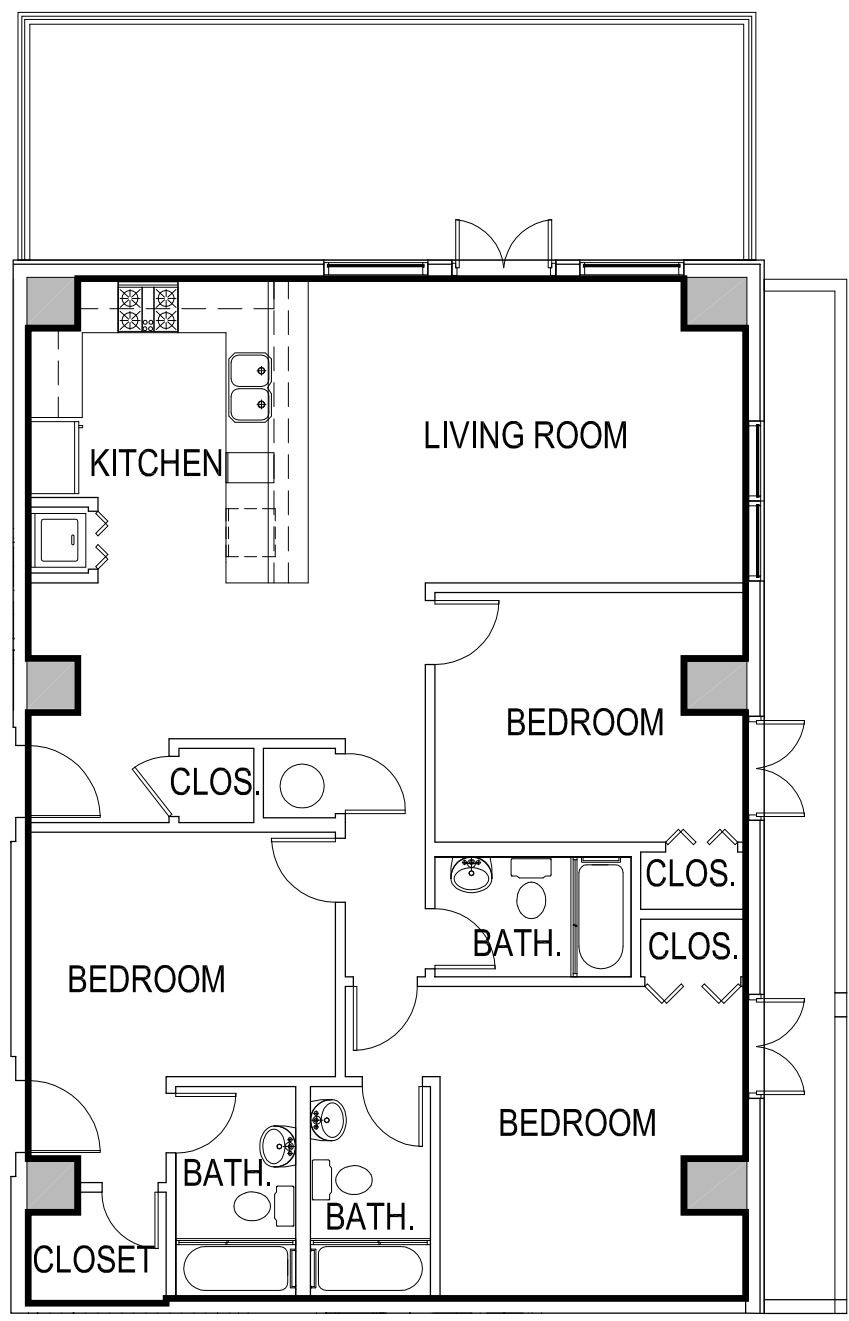

UNIT 808

*Room configuration, dimensions, and area tabulations reflect final design intent and do not reflect final constructed condition.

THREE BEDROOM UNIT

AREA= 1240.84 SQ FT

GAMEDAY ATHENS
ATHENS, GEORGIA