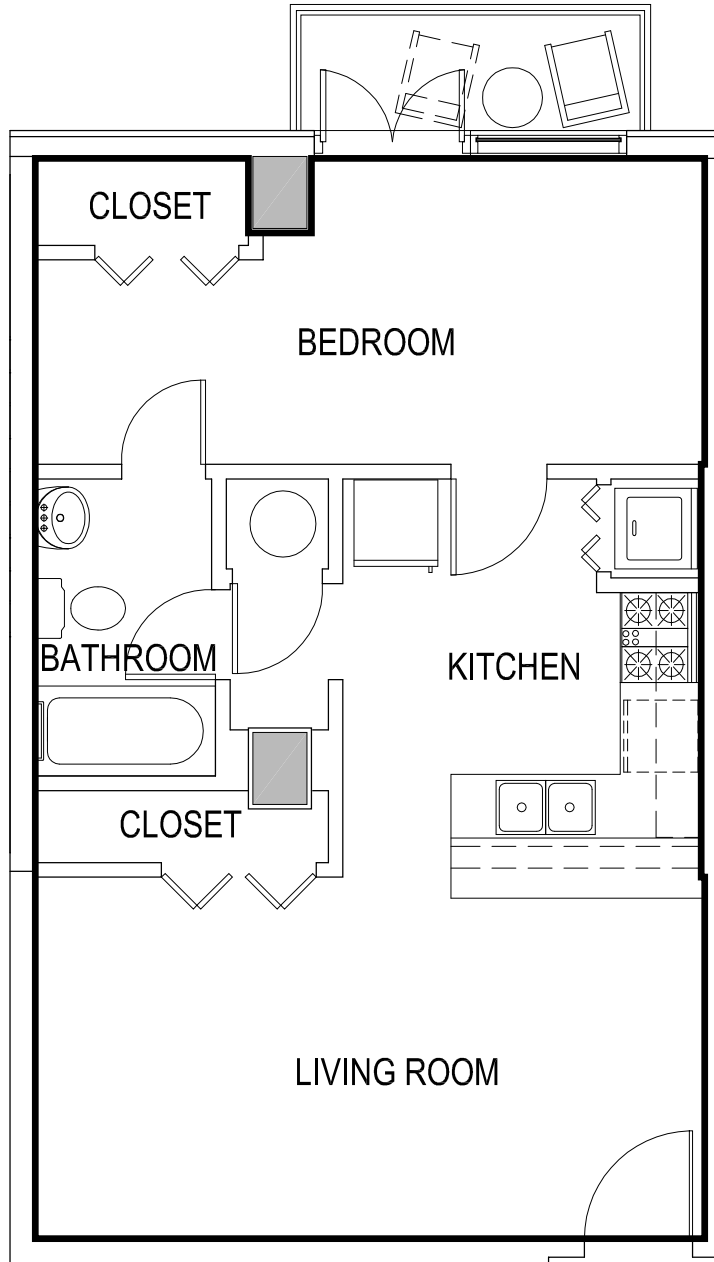

UNIT 531

*Room configuration, dimensions, and area tabulations reflect final design intent and do not reflect final constructed condition.

ONE BEDROOM UNIT

AREA=553.09 SQ FT

GAMEDAY ATHENS
ATHENS, GEORGIA