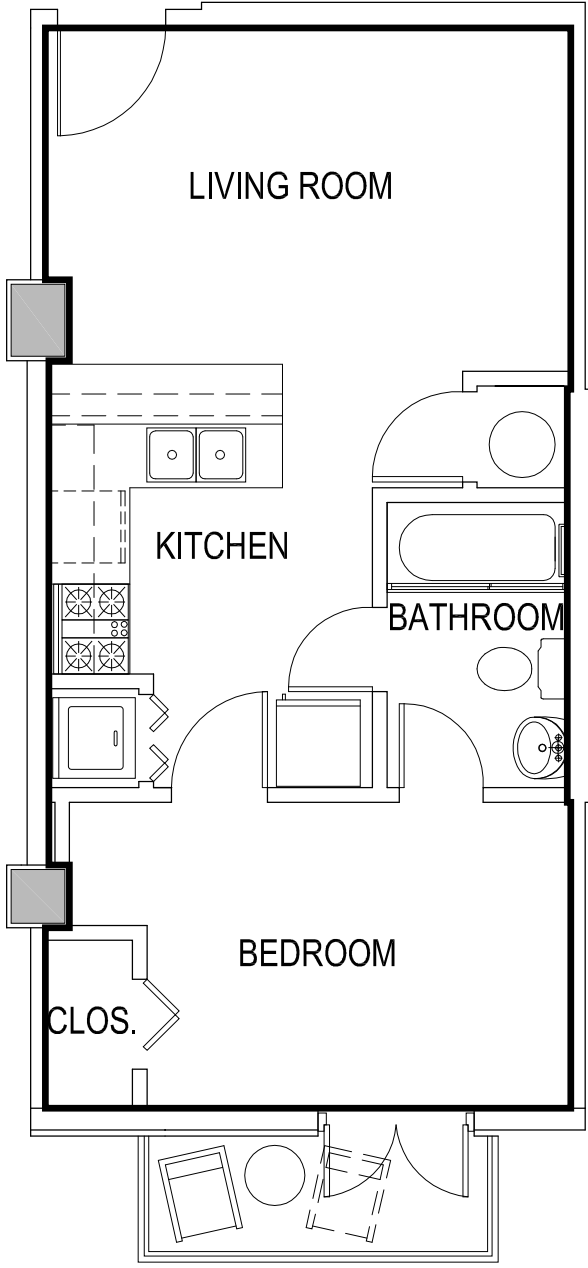

UNIT 522

*Room configuration, dimensions, and area tabulations reflect final design intent and do not reflect final constructed condition.

ONE BEDROOM UNIT

A graphical scale bar with markings at 0, 1', 2', 5', and 10'.

AREA=432.76 SQ FT

GAMEDAY ATHENS
ATHENS, GEORGIA