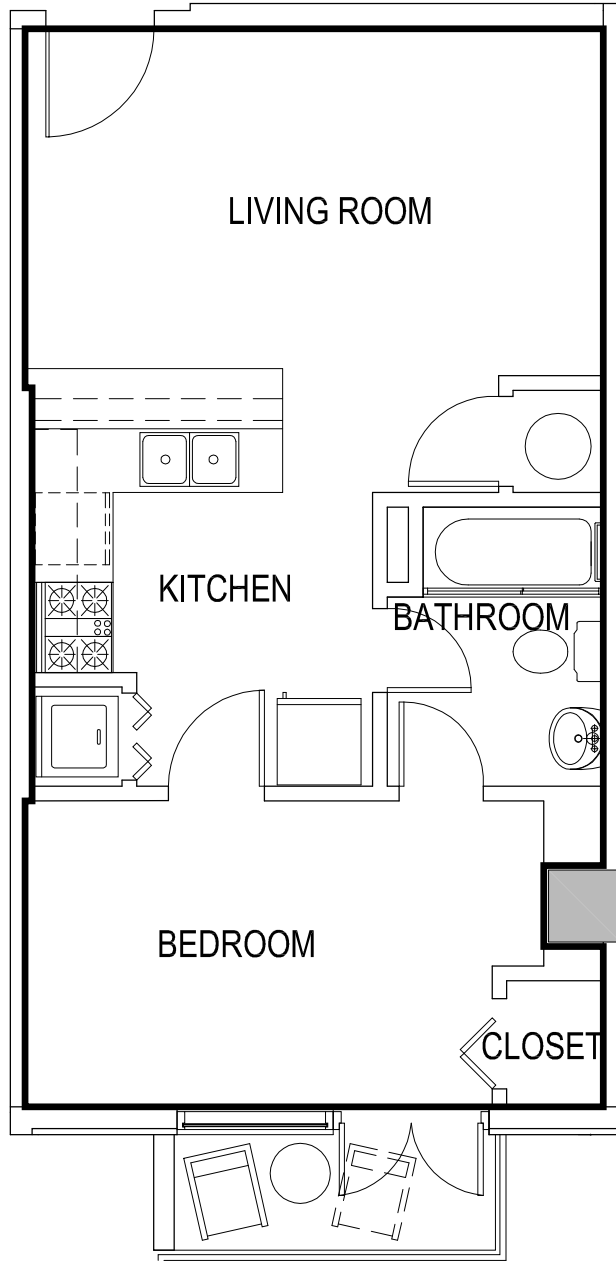

UNIT 508

*Room configuration, dimensions, and area tabulations reflect final design intent and do not reflect final constructed condition.

ONE BEDROOM UNIT

A scale bar with markings at 0, 1', 2', 5', and 10'.

AREA=474.88 SQ FT

GAMEDAY ATHENS
ATHENS, GEORGIA