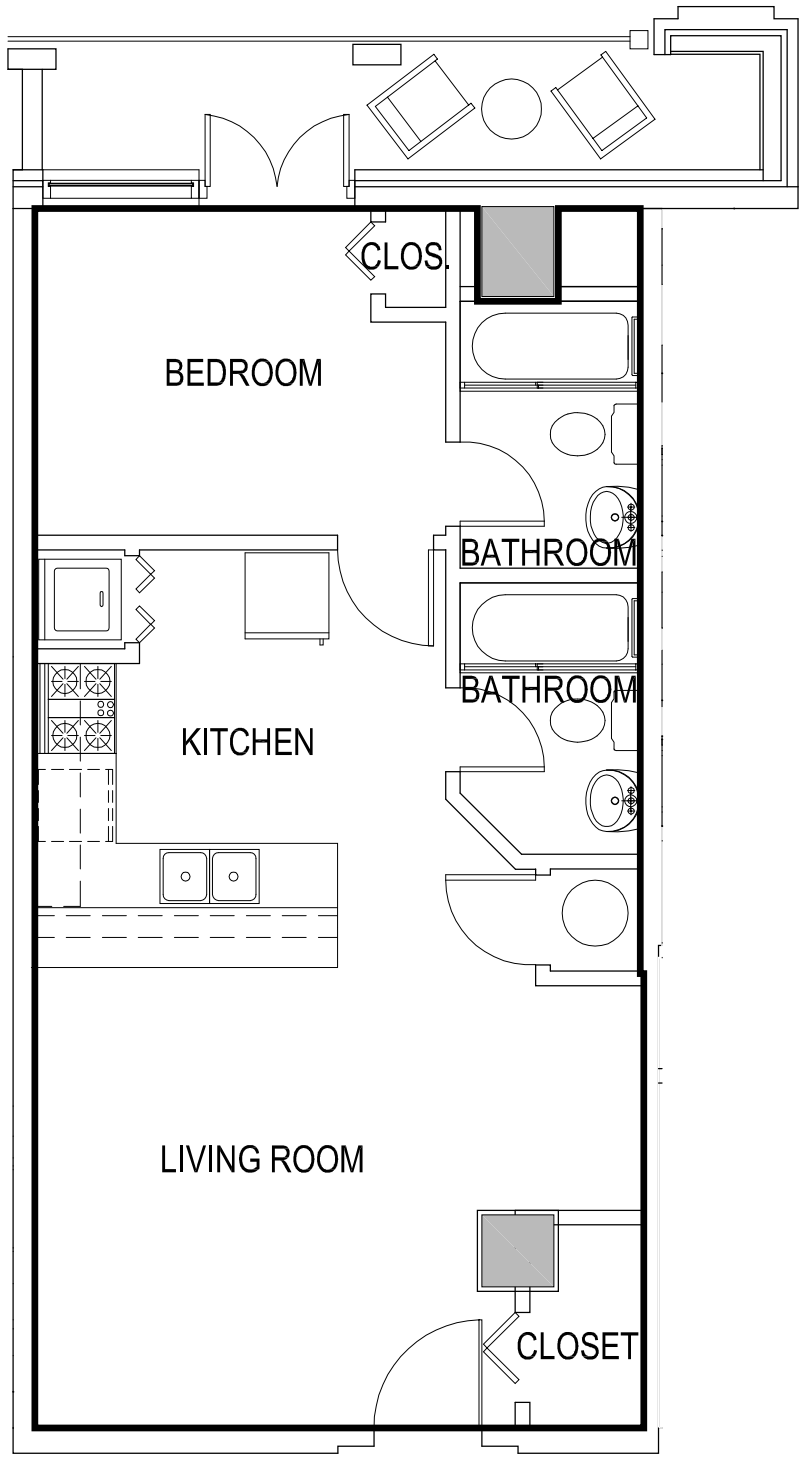

UNIT 204

*Room configuration, dimensions, and area tabulations reflect final design intent and do not reflect final constructed condition.

ONE BEDROOM UNIT

AREA=571.97 SQ FT

GAMEDAY ATHENS
ATHENS, GEORGIA