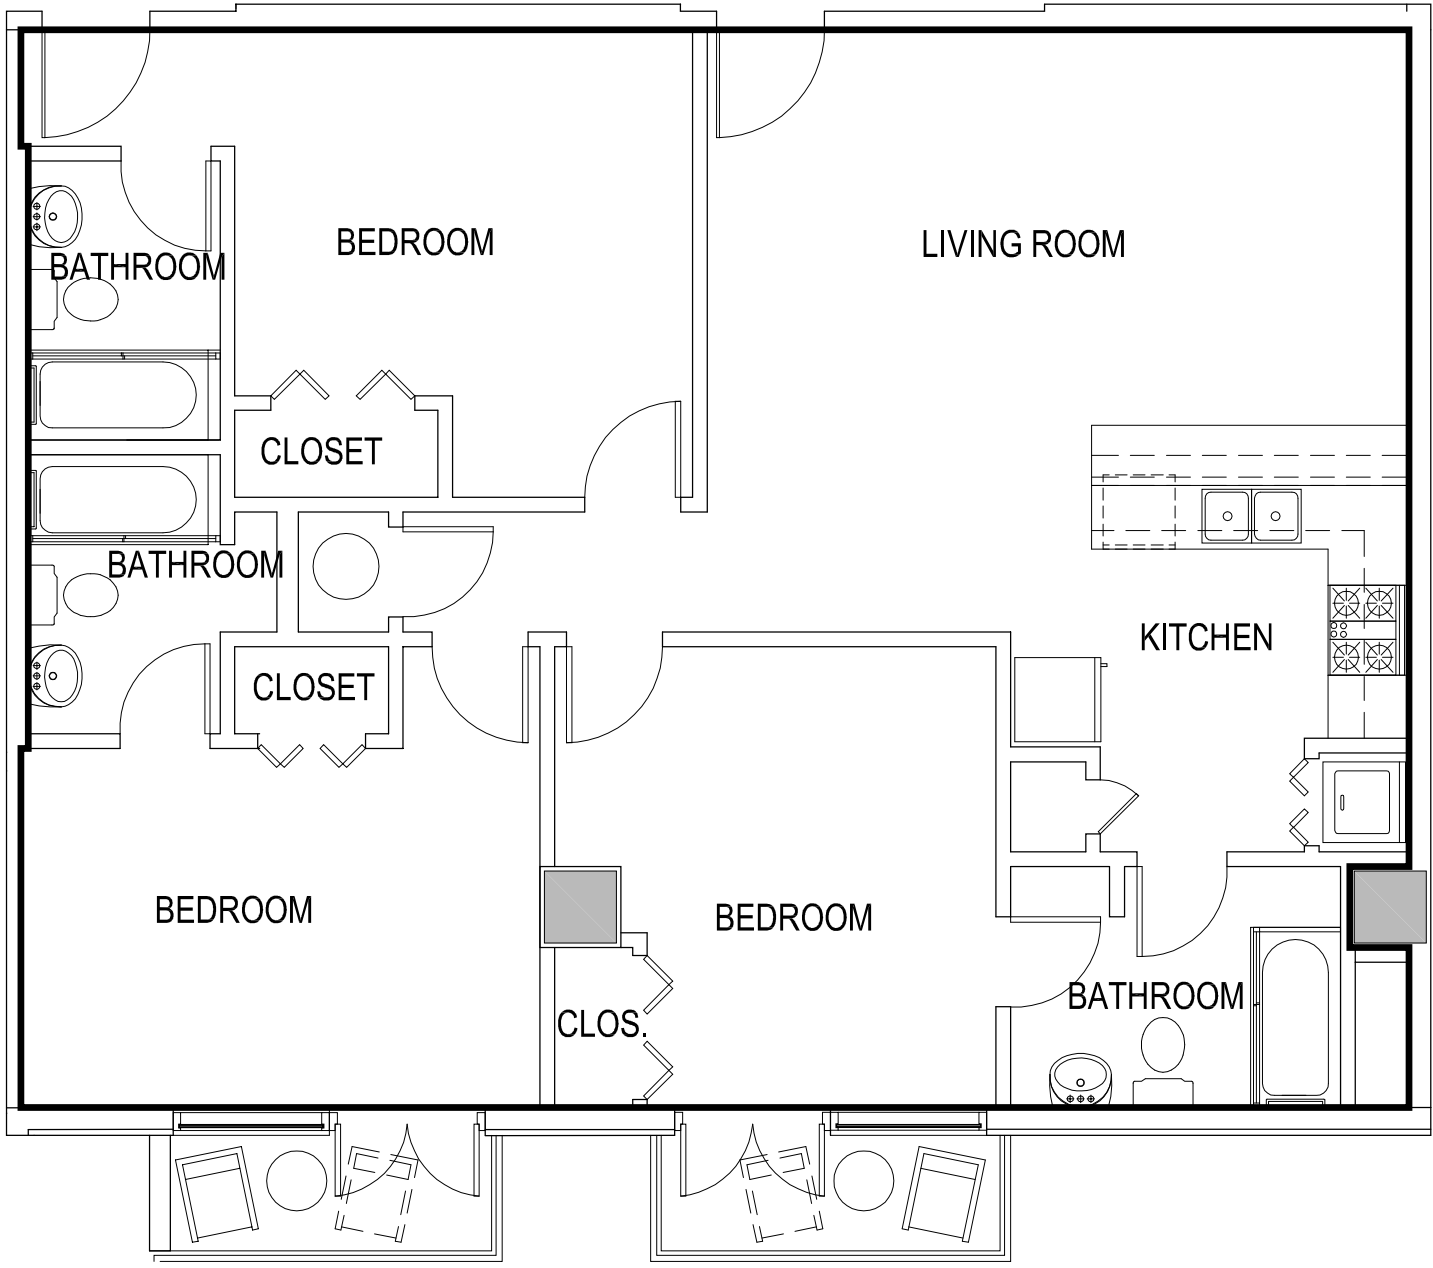

ONE BEDROOM UNIT

AREA= 454.57 SQ FT

GAMEDAY ATHENS
ATHENS, GEORGIA

UNIT 804

*Room configuration, dimensions, and area tabulations reflect final design intent and do not reflect final constructed condition.