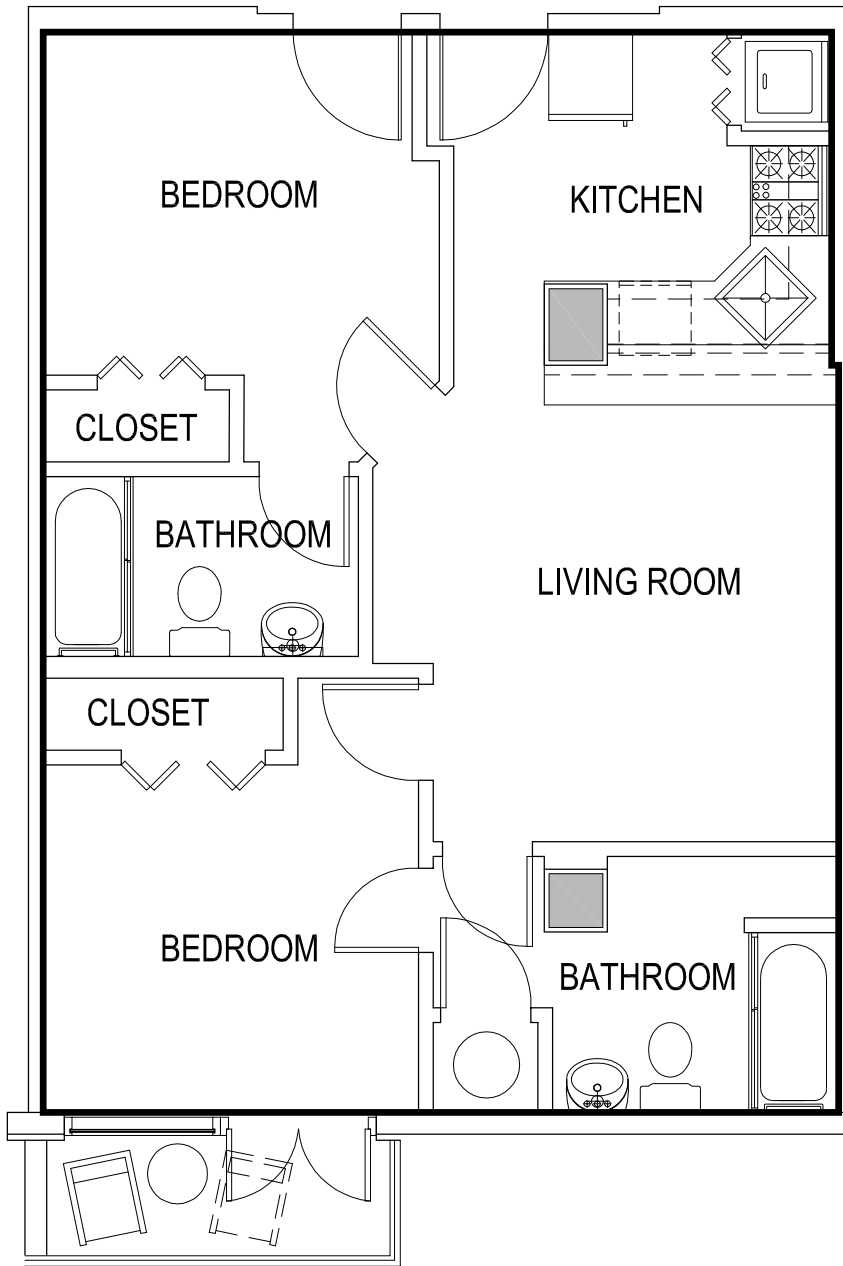

UNIT 618

*Room configuration, dimensions, and area tabulations reflect final design intent and do not reflect final constructed condition.

TWO BEDROOM UNIT

AREA=661.21 SQ FT

GAMEDAY ATHENS
ATHENS, GEORGIA