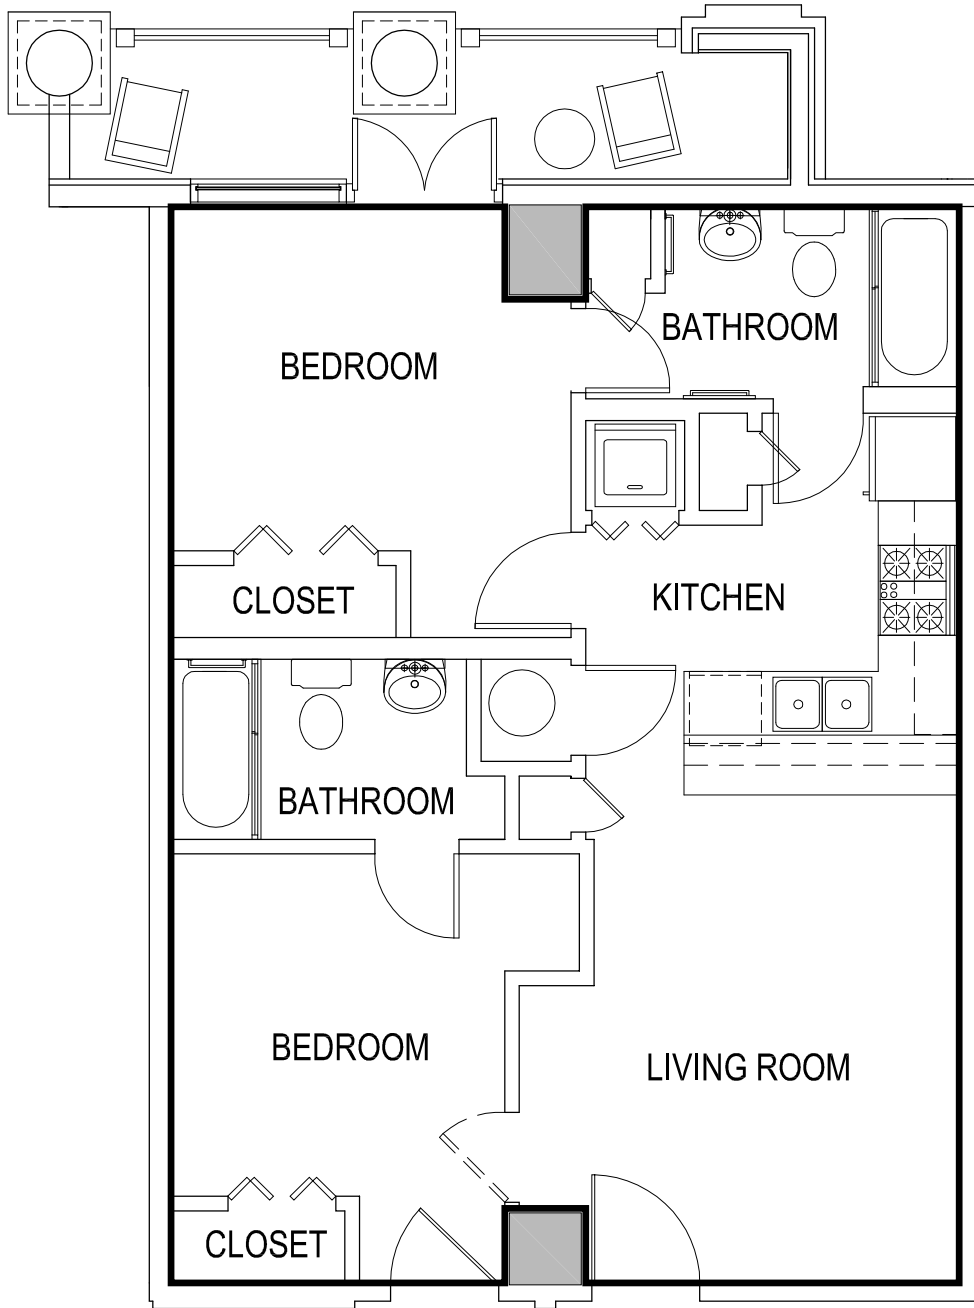

UNIT 607

*Room configuration, dimensions, and area tabulations reflect final design intent and do not reflect final constructed condition.

TWO BEDROOM UNIT

AREA=644.14 SQ FT

GAMEDAY ATHENS
ATHENS, GEORGIA