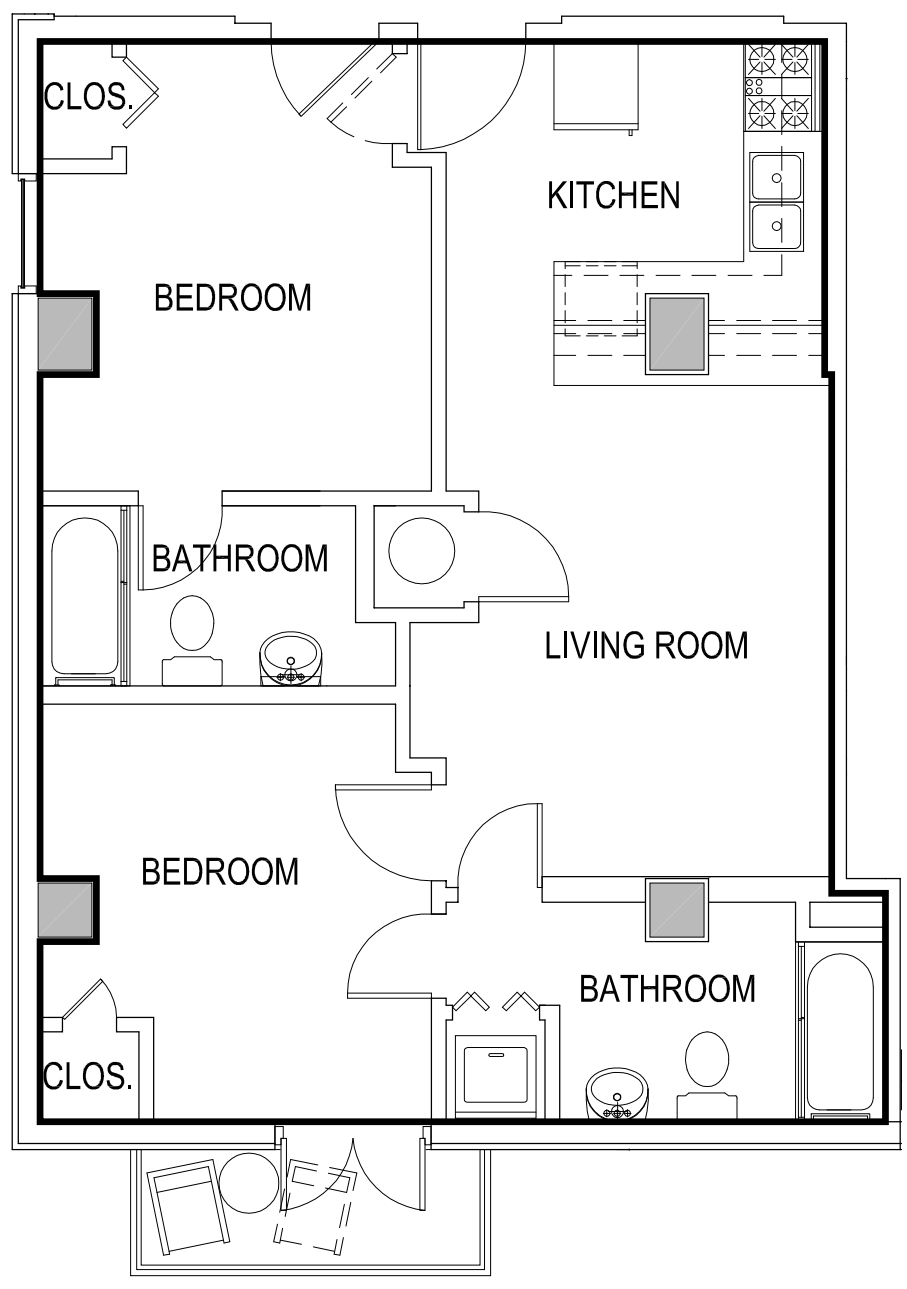

UNIT 726

*Room configuration, dimensions, and area tabulations reflect final design intent and do not reflect final constructed condition.

TWO BEDROOM UNIT

AREA=661.41 SQ FT

GAMEDAY ATHENS
ATHENS, GEORGIA