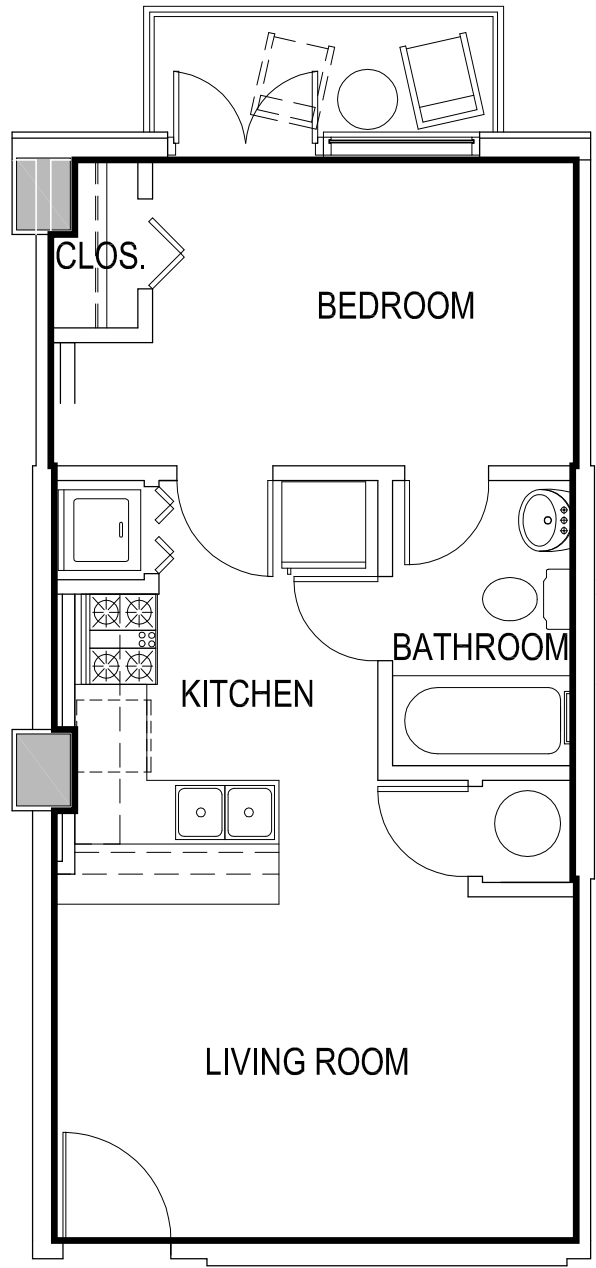

UNIT 515

*Room configuration, dimensions, and area tabulations reflect final design intent and do not reflect final constructed condition.

ONE BEDROOM UNIT

A graphic scale bar with markings at 0, 1', 2', 5', and 10'.

AREA=432.02 SQ FT

GAMEDAY ATHENS
ATHENS, GEORGIA