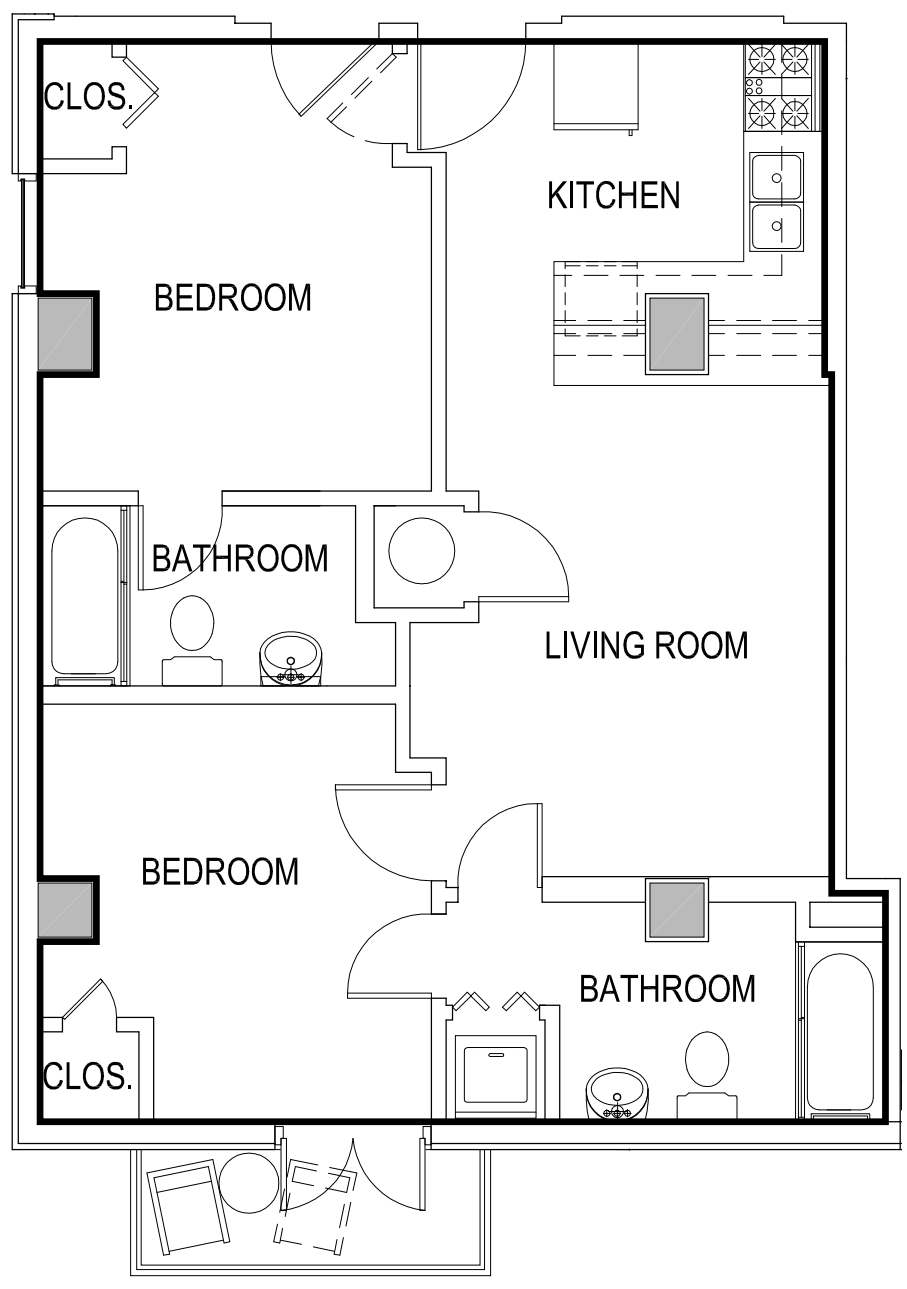

UNIT 626

*Room configuration, dimensions, and area tabulations reflect final design intent and do not reflect final constructed condition.

TWO BEDROOM UNIT

AREA=661.41 SQ FT

GAMEDAY ATHENS
ATHENS, GEORGIA