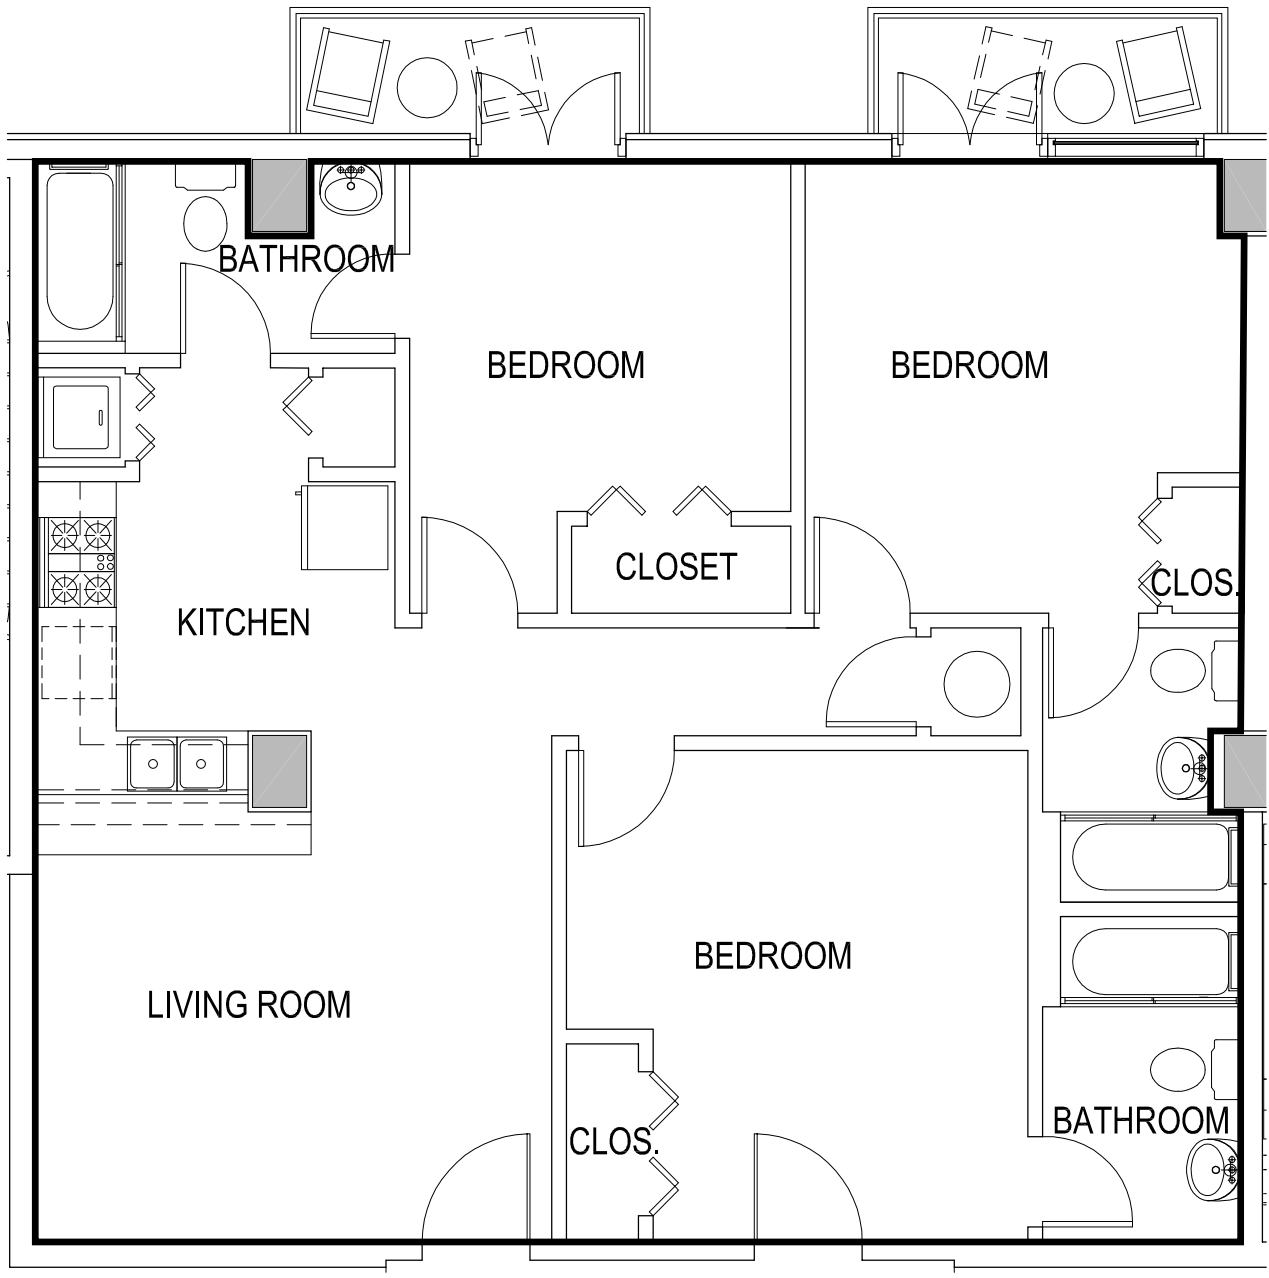

UNIT 725

*Room configuration, dimensions, and area tabulations reflect final design intent and do not reflect final constructed condition.

THREE BEDROOM UNIT

AREA=999.03 SQ FT

GAMEDAY ATHENS
ATHENS, GEORGIA