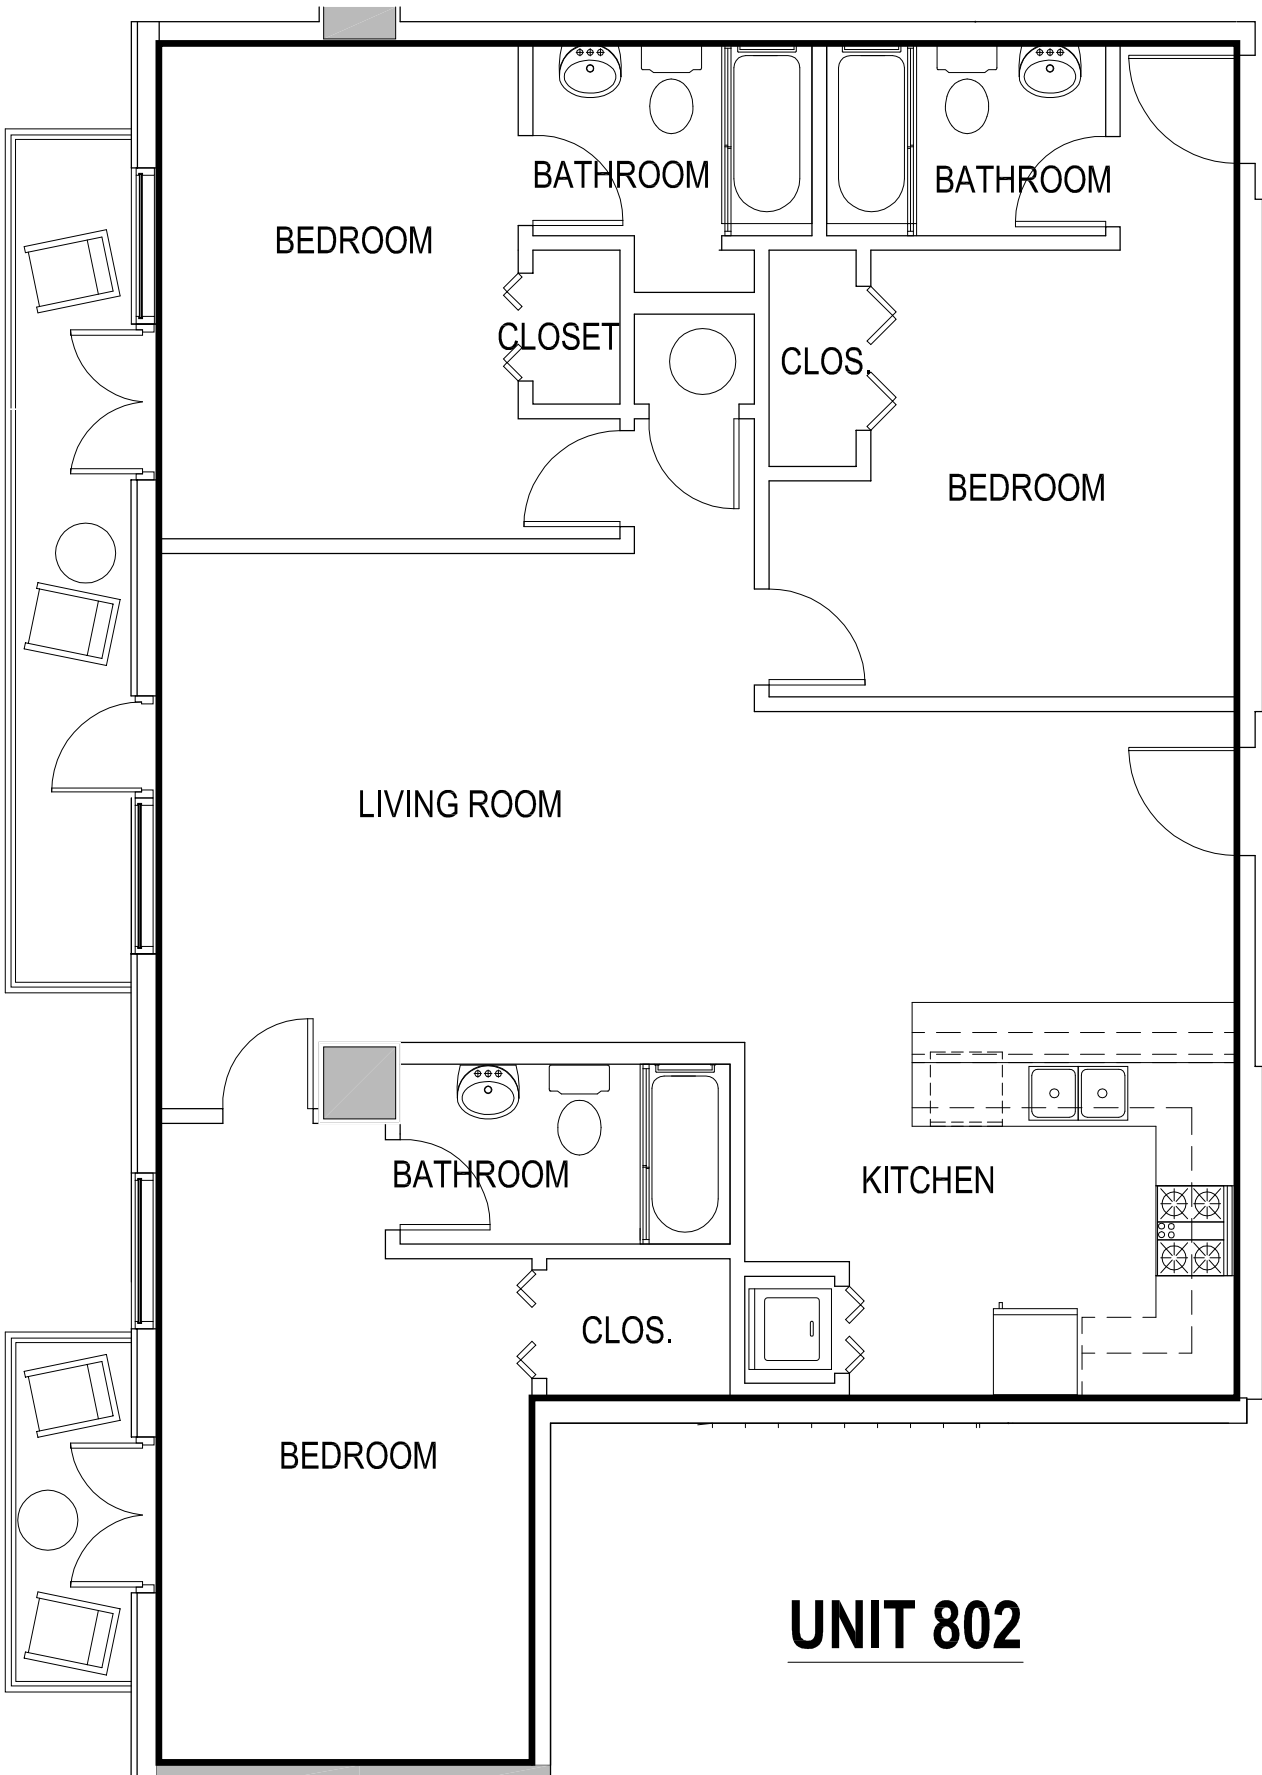

*Room configuration, dimensions, and area tabulations reflect final design intent and do not reflect final constructed condition.

THREE BEDROOM UNIT

AREA= 1231.23 SQ FT

GAMEDAY ATHENS
ATHENS, GEORGIA