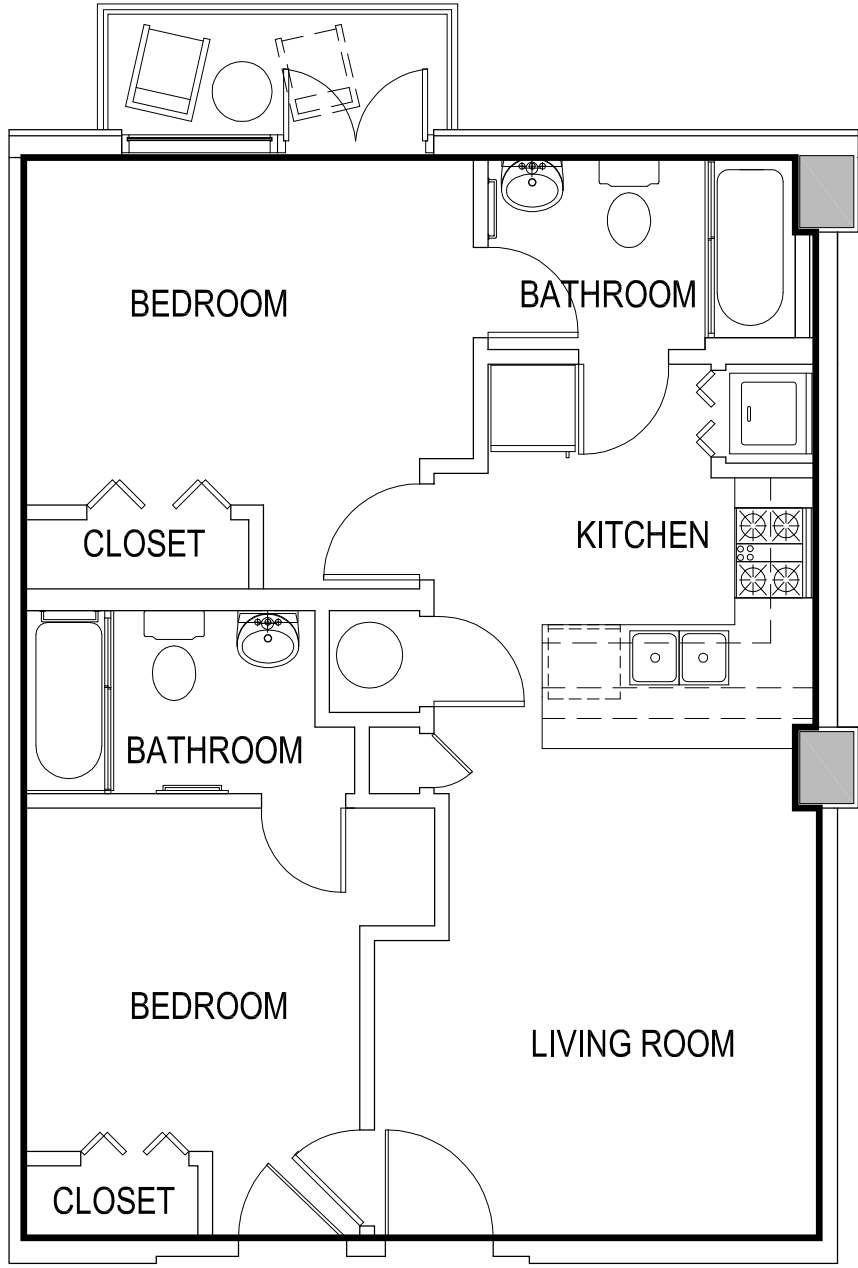

UNIT 813

*Room configuration, dimensions, and area tabulations reflect final design intent and do not reflect final constructed condition.

TWO BEDROOM UNIT

AREA= 658.77 SQ FT

GAMEDAY ATHENS
ATHENS, GEORGIA